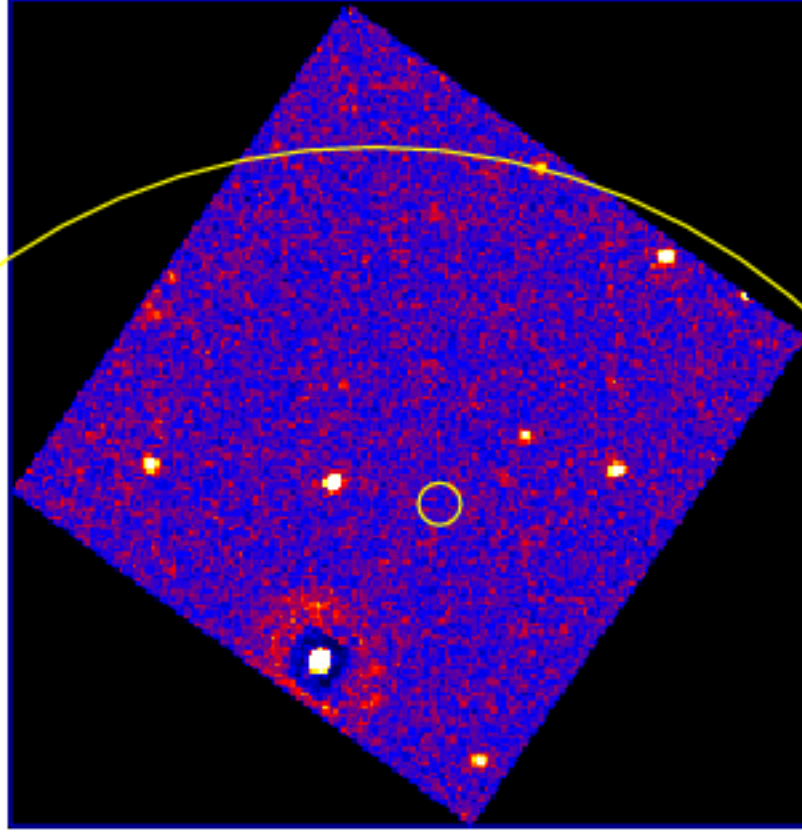

UVOT Finding Chart

OBSID 01246989000 / DATE-OBS 2024-08-05T14:30:56.0

54.0 16:56:50.0 46.0 42.0

RA (J2000)

Dec (J2000)

21:00.0

30.0

18:20:00.0