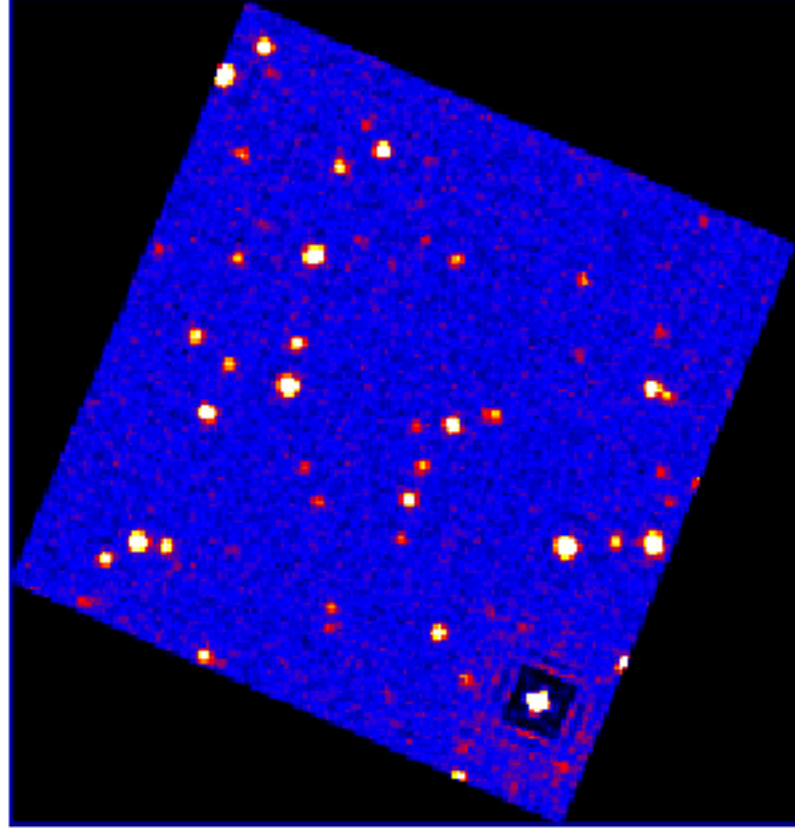

UVOT Finding Chart

OBSID 01232465000 / DATE-OBS 2024-06-01T21:45:22.3

10:30.0

11:00.0

30.0

-6:12:00.0

30.0

13:00.0