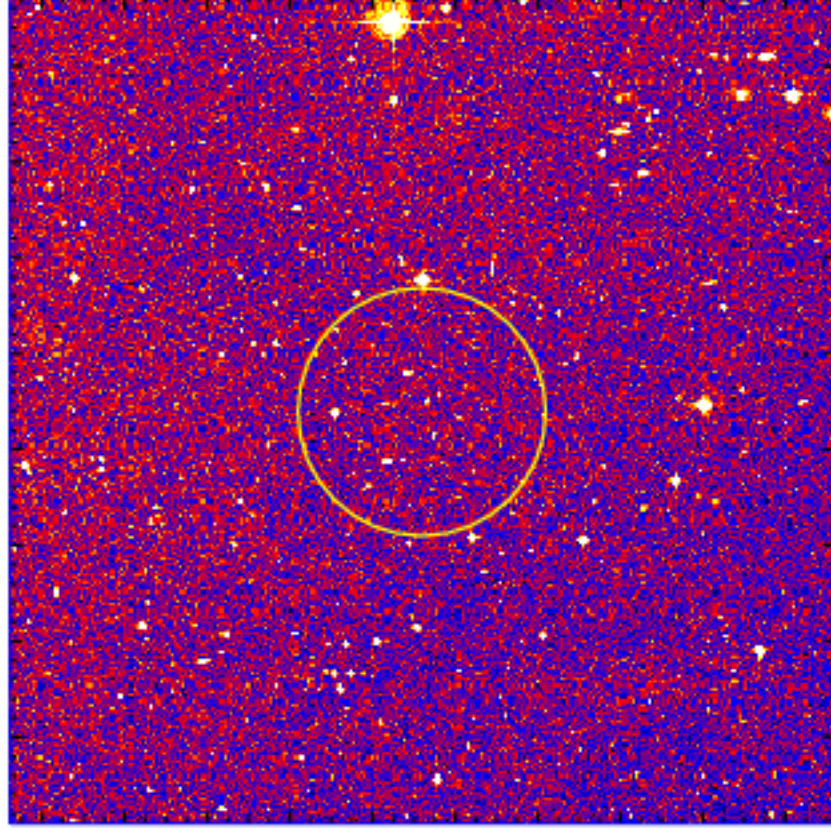

UVOT Finding Chart

OBSID 01230423000 / DATE-OBS 2024-05-23T14:46:16.5

-21:52:00.0

54:00.0

56:00.0

58:00.0

-22:00:00.0

02:00.0

04:00.0

06:00.0

08:00.0

10:00.0

30.0   2:14:00.0

RA (J2000)

3000

3500

4000

4500

5000