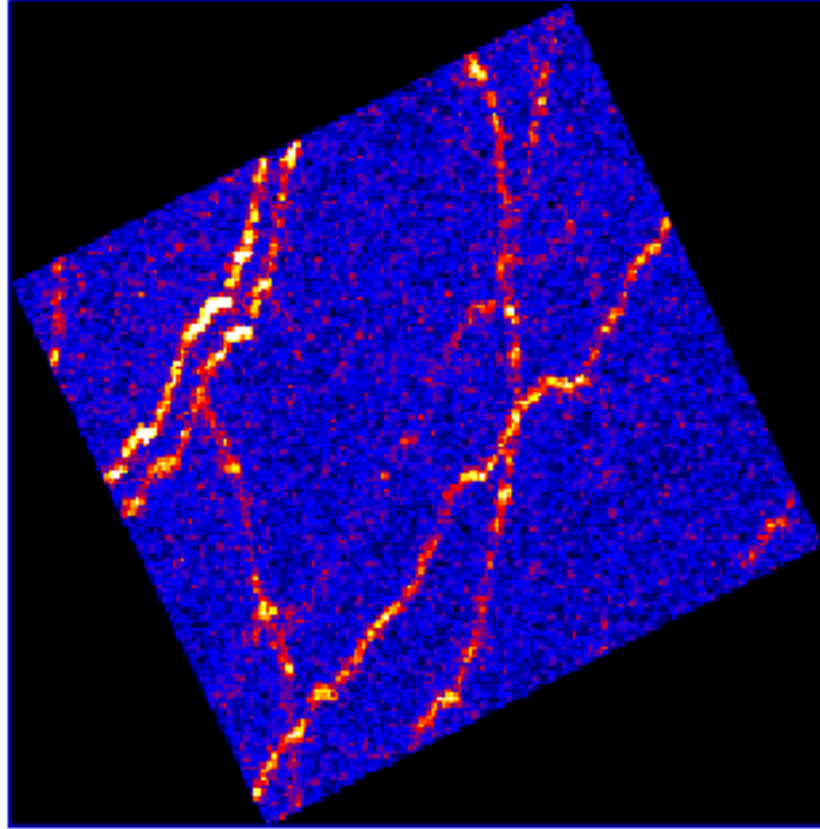

UVOT Finding Chart

OBSID 01217733000 / DATE-OBS 2024-02-27T05:46:44.8

48:00.0

30.0

21:47:00.0

30.0

46:00.0

30.0

45:00.0

04.0 5:37:00.0 56.0 36:52.0

RA (J2000)