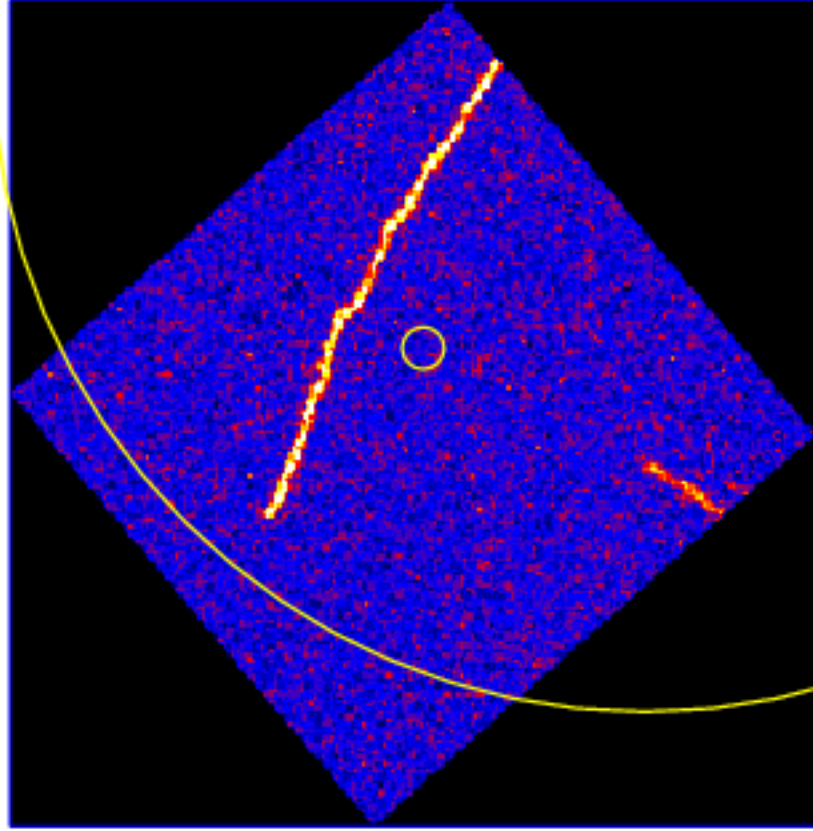

UVOT Finding Chart

OBSID 01212373000 / DATE-OBS 2024-02-01T13:25:05.4

35:00.0

30.0

-15:36:00.0

30.0

37:00.0

30.0

38:00.0

18.0

14.0

16:19:10.0

06.0

RA (J2000)

5

10