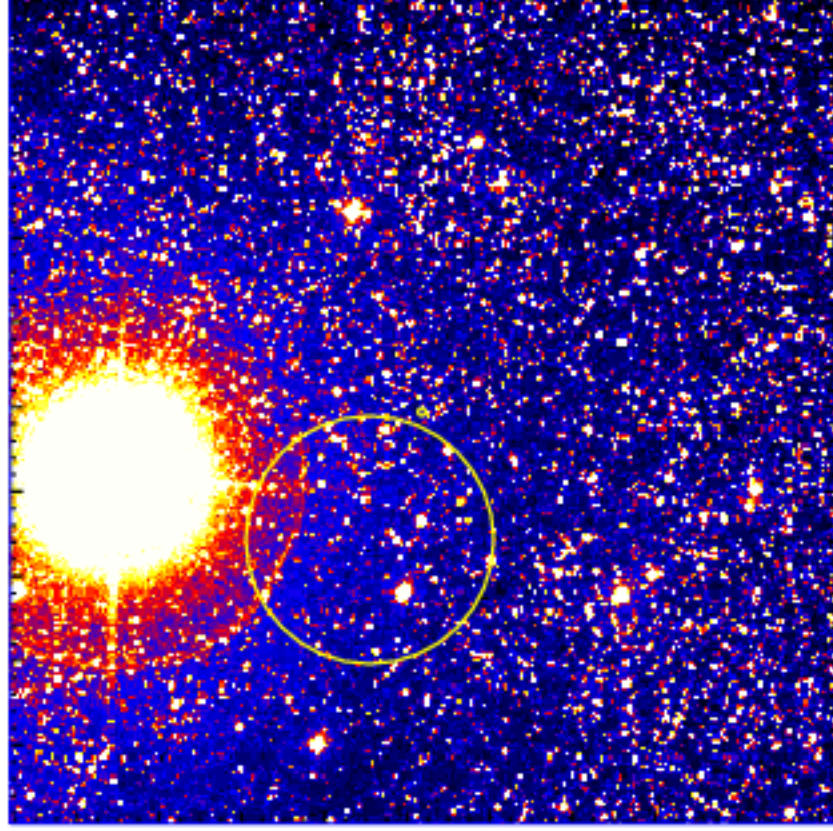

UVOT Finding Chart

OBSID 01192236000 / DATE-OBS 2023-09-16T03:16:15.8

06:00.0
04:00.0
02:00.0
35:00:00.0
58:00.0
56:00.0
54:00.0
52:00.0
34:50:00.0
48:00.0

19:56:50.0 19:56:20.0 19:55:50.0

RA (J2000)

3000

4000