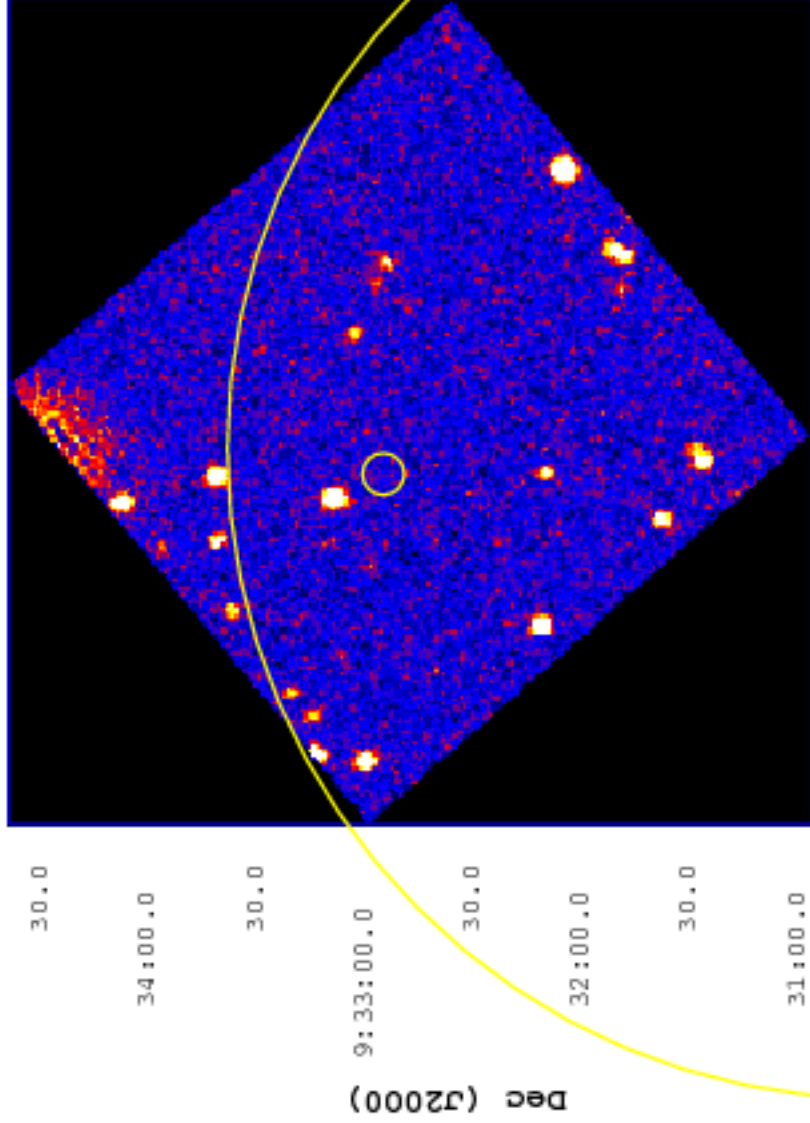

UVOT Finding Chart

OBSID 01104692000 / DATE-OBS 2022-04-30T13:58:17.5

30.0

34:00.0

30.0

9:33:00.0

30.0

32:00.0

30.0

31:00.0

6:30:30.0 26.0 22.0

RA (J2000)

2

4

6

8

10

12

14

16

18

20

22