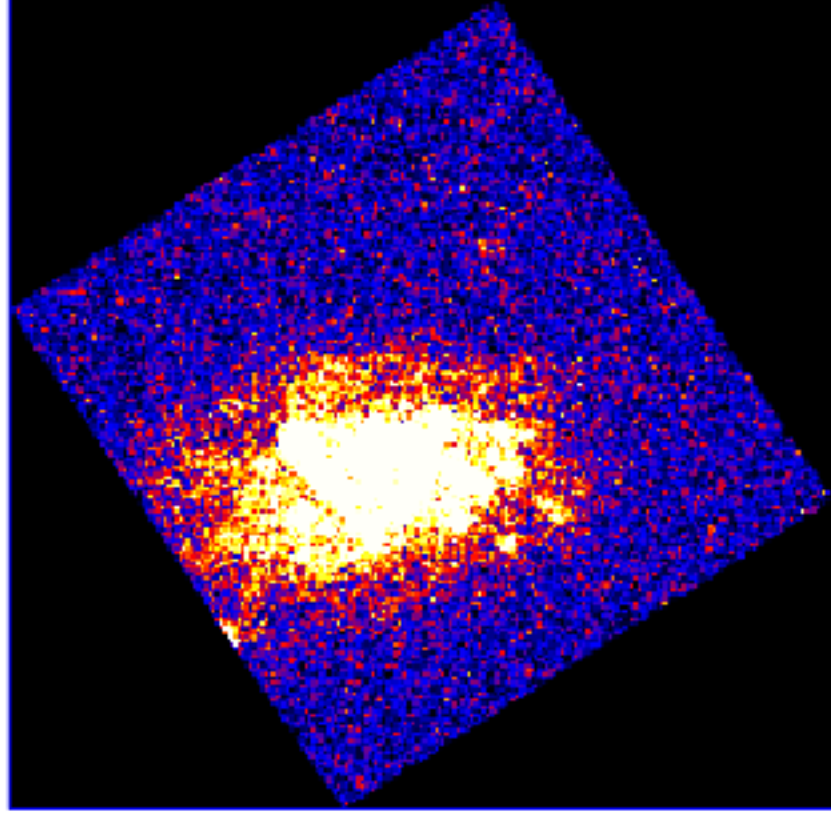

UVOT Finding Chart

OBSID 00015108003 / DATE-OBS 2022-04-04T13:53:04.6

33:00.0

30.0

32:00.0

30.0

31:00.0

30.0

63:30:00.0

29:30.0

40.0 12:34:30.0 20.0

RA (J2000)