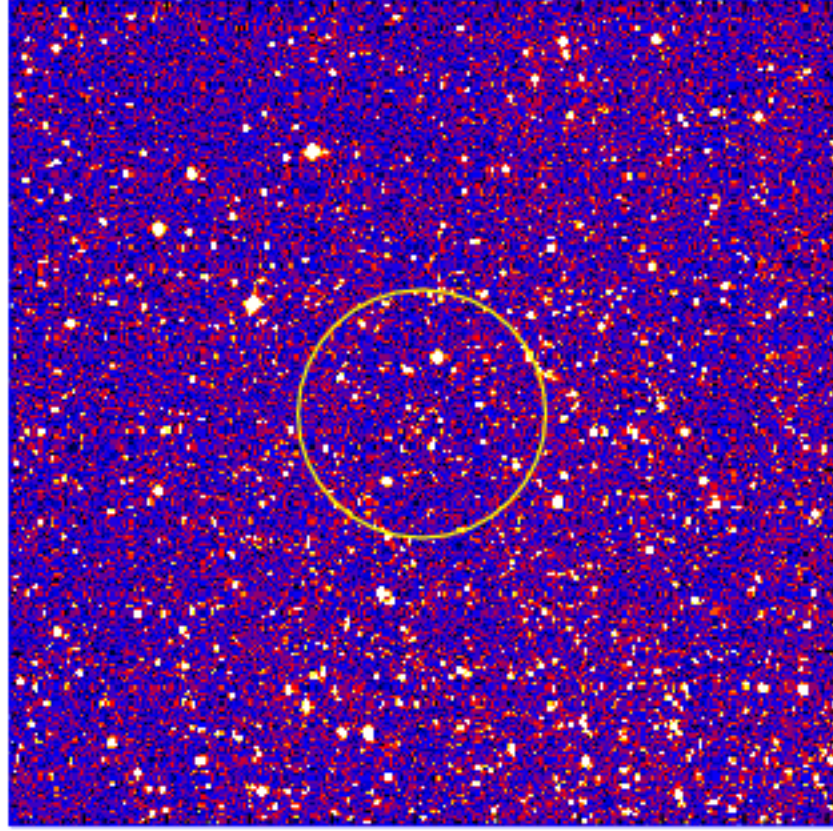

UVOT Finding Chart

OBSID 01070298000 / DATE-OBS 2021-08-25T06:58:52.8

-53:56:00.0

58:00.0

-54:00:00.0

02:00.0

04:00.0

06:00.0