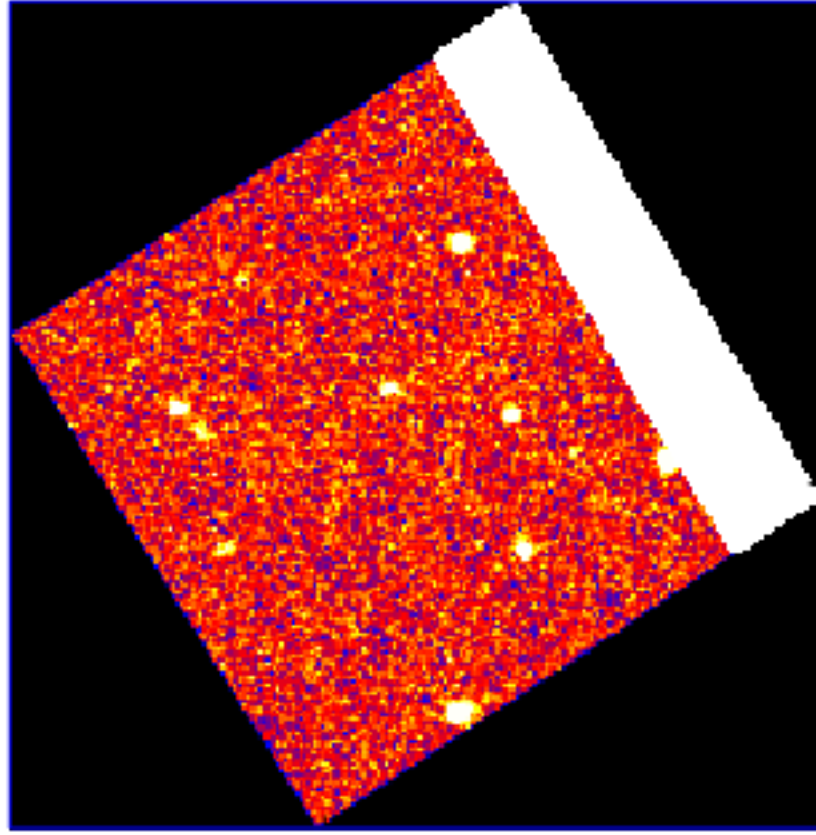

# UVOT Finding Chart

OBSID 01042031000 / DATE-OBS 2021-04-09T14:57:48.7

52.0 48.0 44.0 16:19:40.0

RA (J2000)