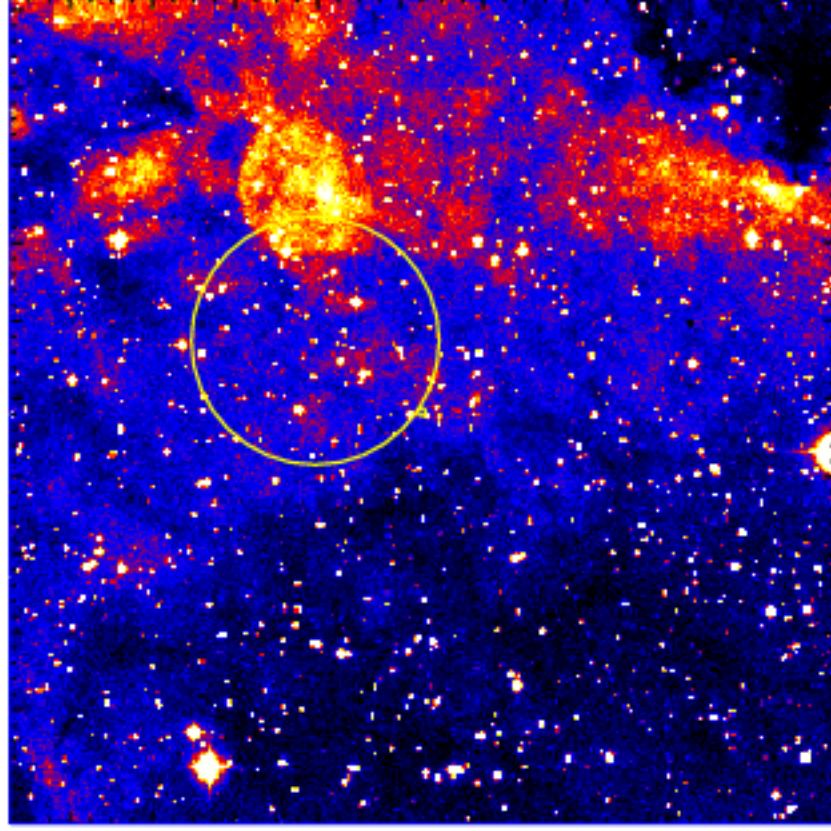

UVOT Finding Chart

OBSID 01016013000 / DATE-OBS 2021-01-05T12:35:00.6

10:00.0
08:00.0
06:00.0
04:00.0
02:00.0
41:00:00.0
58:00.0
56:00.0
54:00.0
40:52:00.0

30.0 20:31:00.0 30:30.0

RA (J2000)

2500

3000

3500