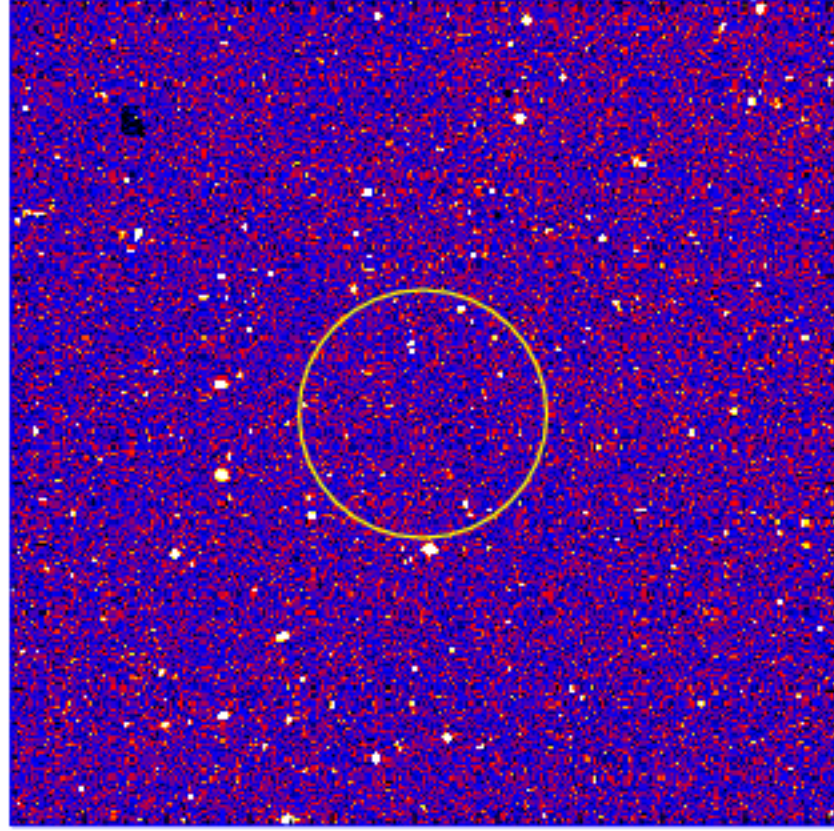

UVOT Finding Chart

OBSID 01015088000 / DATE-OBS 2020-12-28T11:14:35.6

20:00.0
18:00.0
16:00.0
14:00.0
12:00.0
48:10:00.0
08:00.0
06:00.0
04:00.0
02:00.0

30.0 14:03:00.0 30.0 02:00.0

RA (J2000)

2500

3000

3500