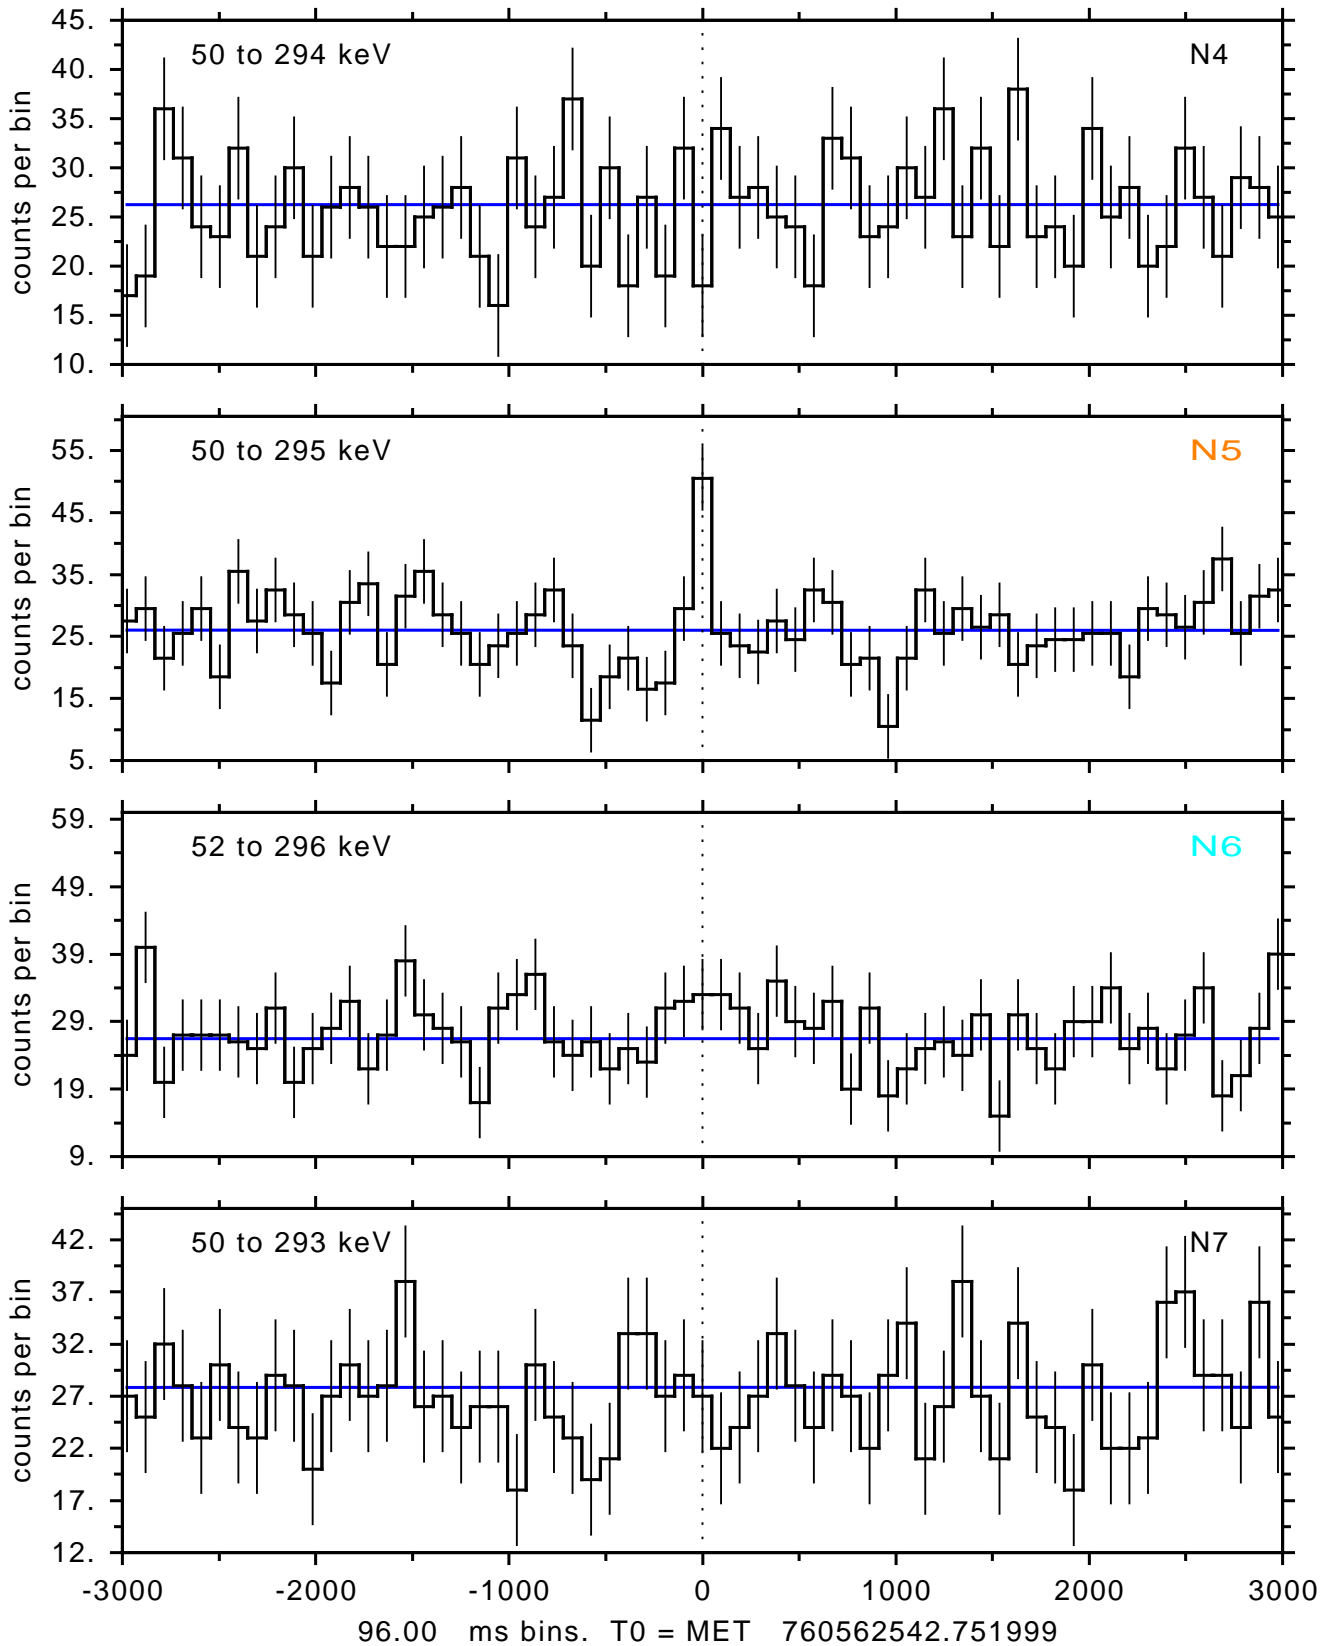

sGRB ver 120f of 2022 Dec 3 run on 2025-02-06 16:50:07

T0 = 760562542.751999 = 2025-02-06 19:22:17.752000

Algr: 4: P01 of F0001: glg_tte_b0_250206_19z_v00

sGRB ver 120f of 2022 Dec 3 run on 2025-02-06 16:50:07
T0 = 760562542.751999 = 2025-02-06 19:22:17.752000
Algr: 4: P01 of F0001: glg_tte_b0_250206_19z_v00