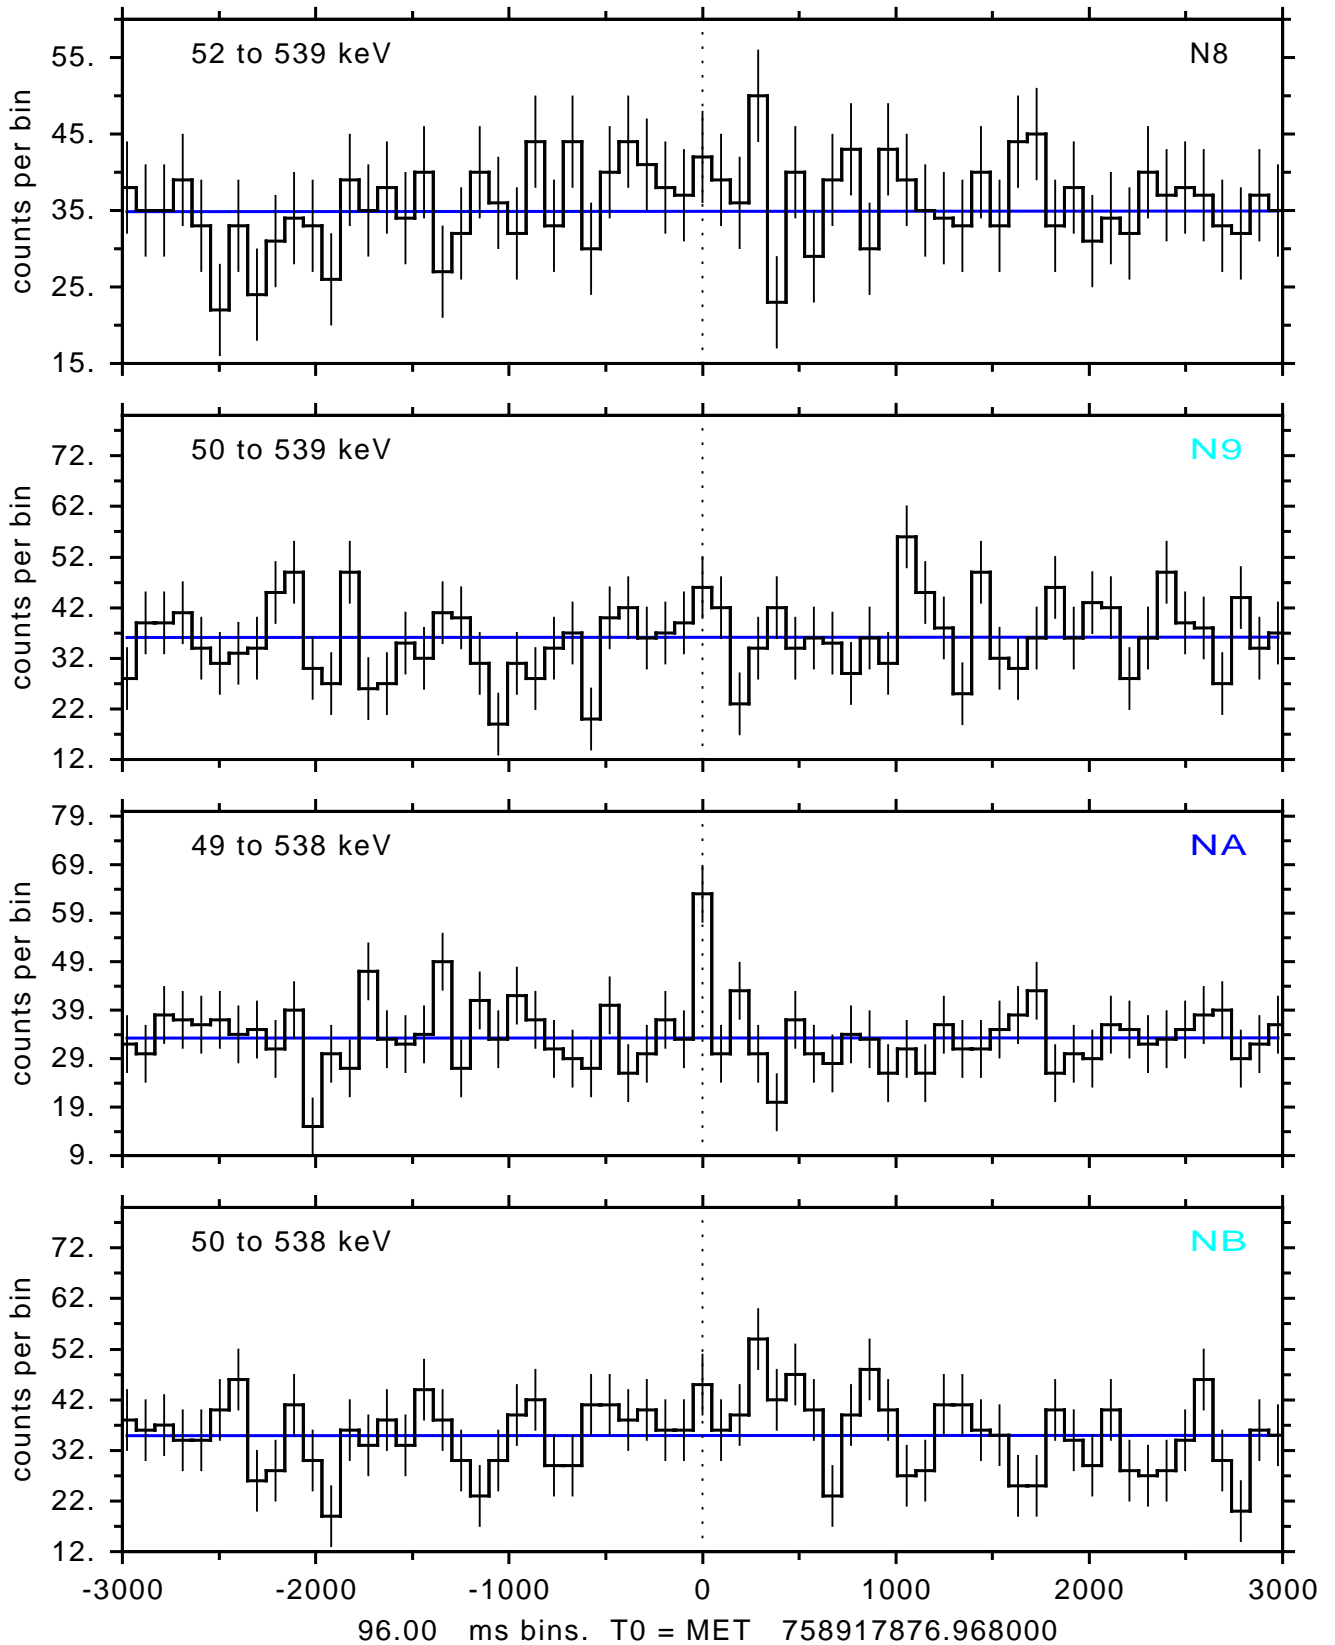

sGRB ver 120f of 2022 Dec 3 run on 2025-01-18 15:05:07
T0 = 758917876.968000 = 2025-01-18 18:31:11.968000
Algr: 2: P01 of F0001: glg_tte_b0_250118_18z_v00

sGRB ver 120f of 2022 Dec 3 run on 2025-01-18 15:05:07
T0 = 758917876.968000 = 2025-01-18 18:31:11.968000
Algr: 2: P01 of F0001: glg_tte_b0_250118_18z_v00