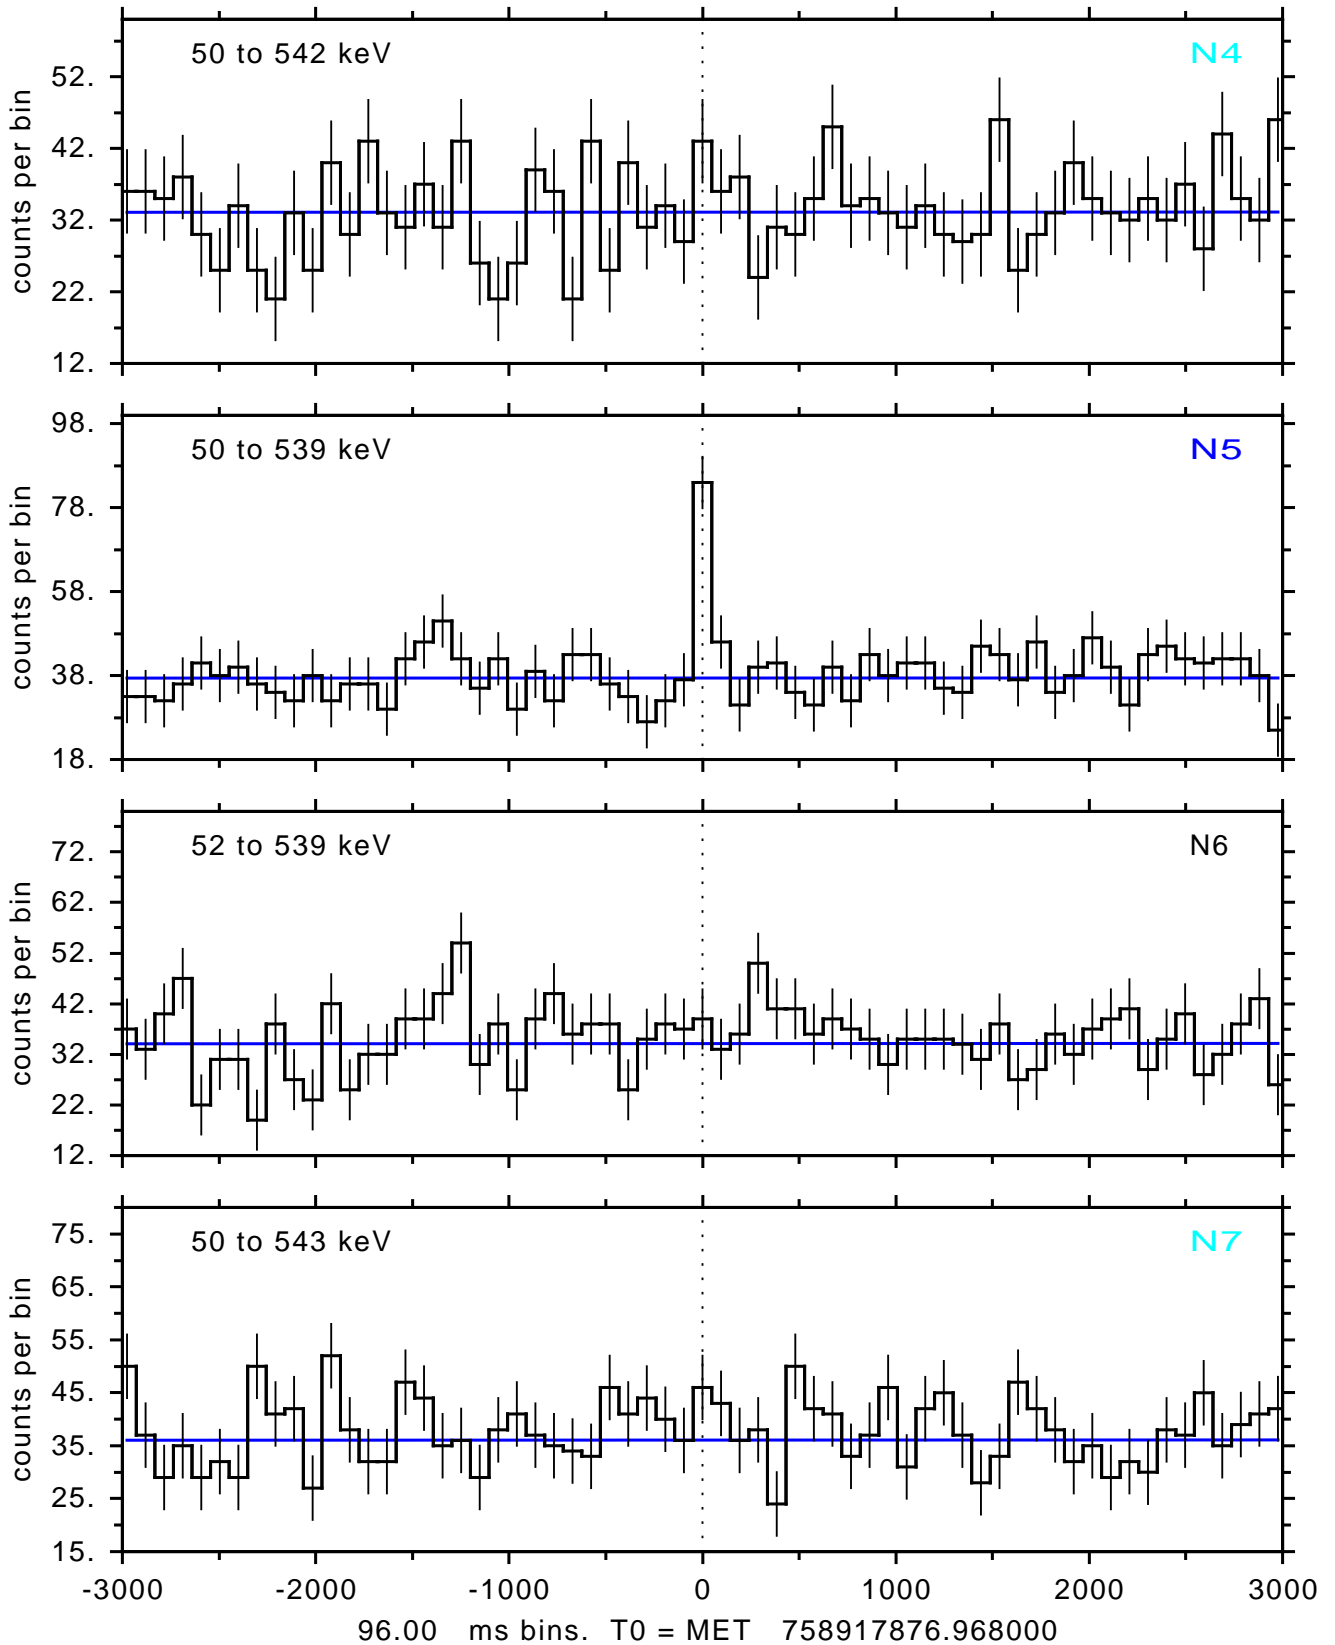

sGRB ver 120f of 2022 Dec 3 run on 2025-01-18 15:05:07
T0 = 758917876.968000 = 2025-01-18 18:31:11.968000
Algr: 2: P01 of F0001: glg_tte_b0_250118_18z_v00

sGRB ver 120f of 2022 Dec 3 run on 2025-01-18 15:05:07
T0 = 758917876.968000 = 2025-01-18 18:31:11.968000
Algr: 2: P01 of F0001: glg_tte_b0_250118_18z_v00