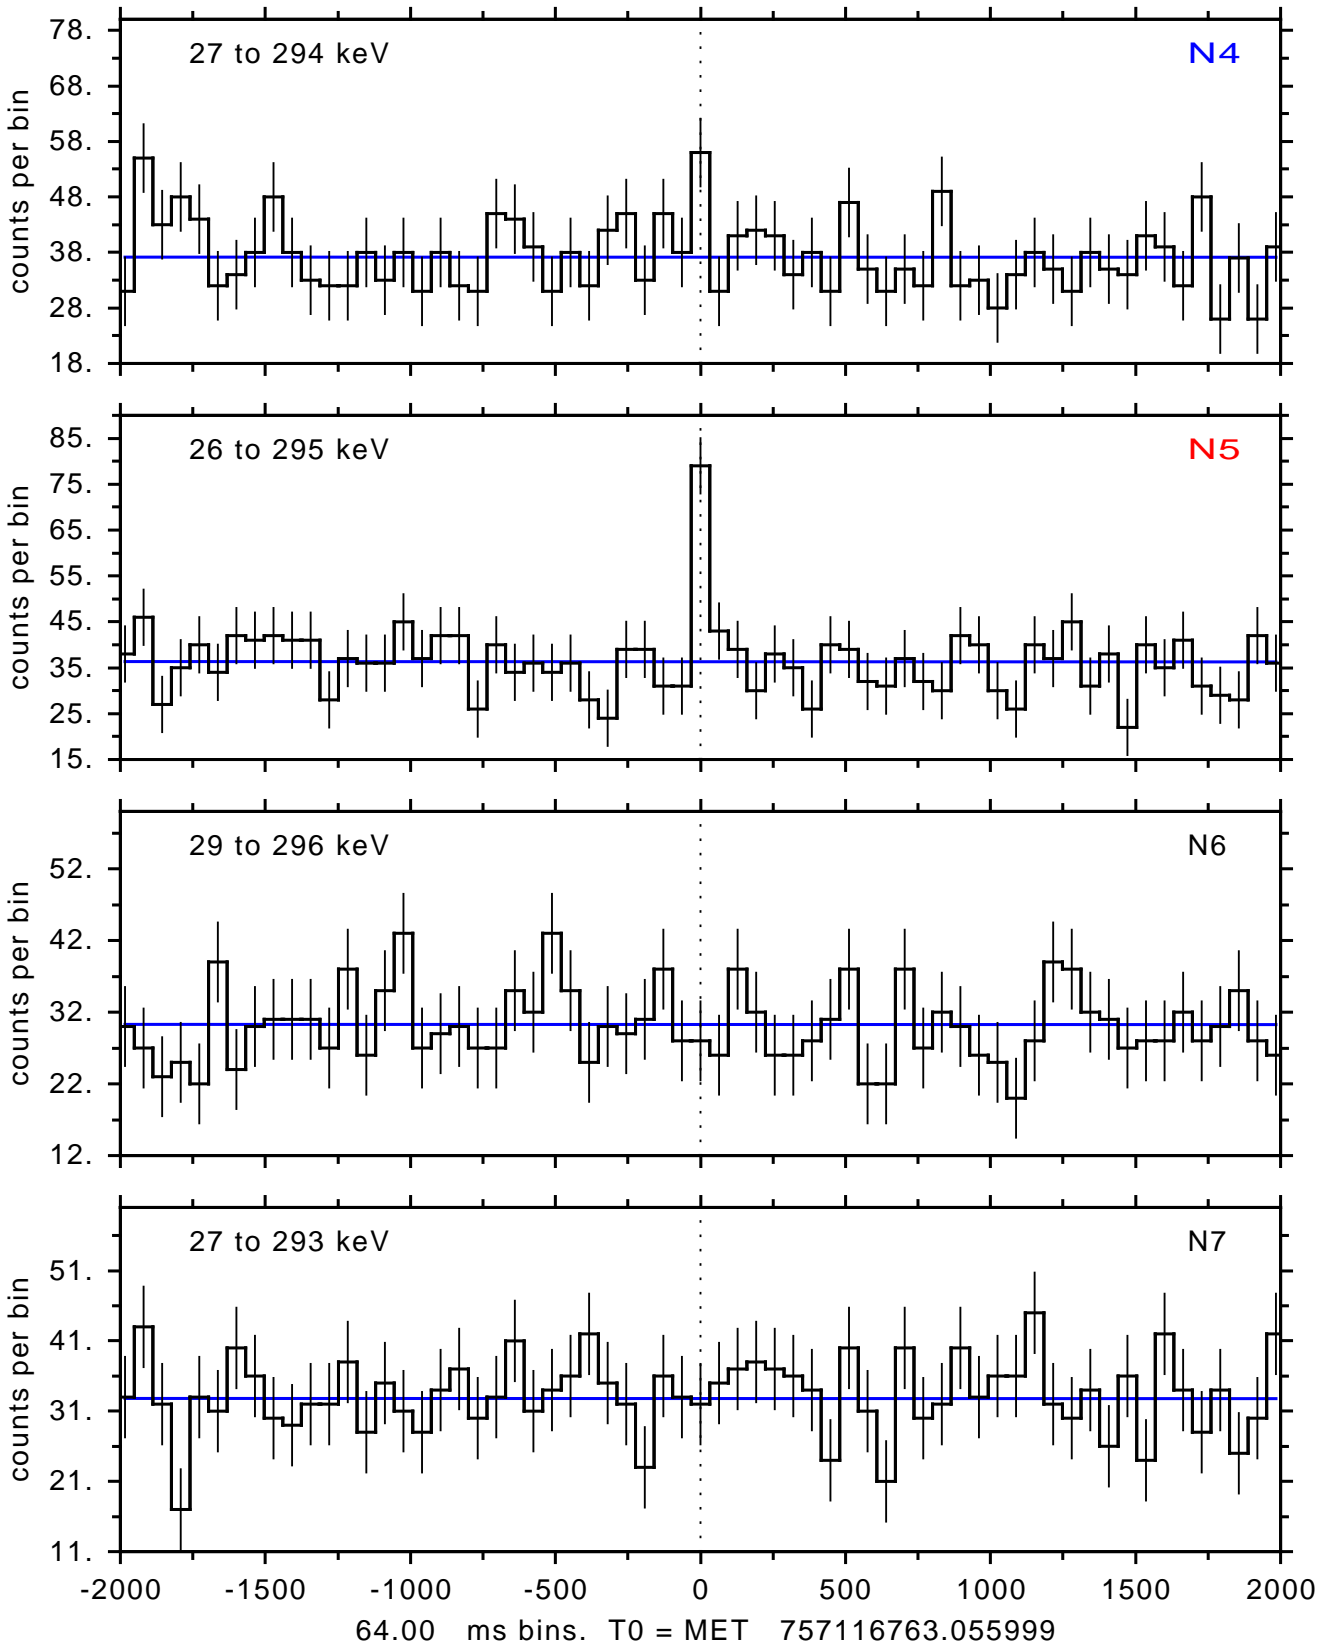

sGRB ver 120f of 2022 Dec 3 run on 2024-12-28 20:50:10
T0 = 757116763.055999 = 2024-12-28 22:12:38.056000
Algr: 3: P02 of F0001: glg_tte_b0_241228_22z_v00

sGRB ver 120f of 2022 Dec 3 run on 2024-12-28 20:50:10
T0 = 757116763.055999 = 2024-12-28 22:12:38.056000
Algr: 3: P02 of F0001: glg_tte_b0_241228_22z_v00