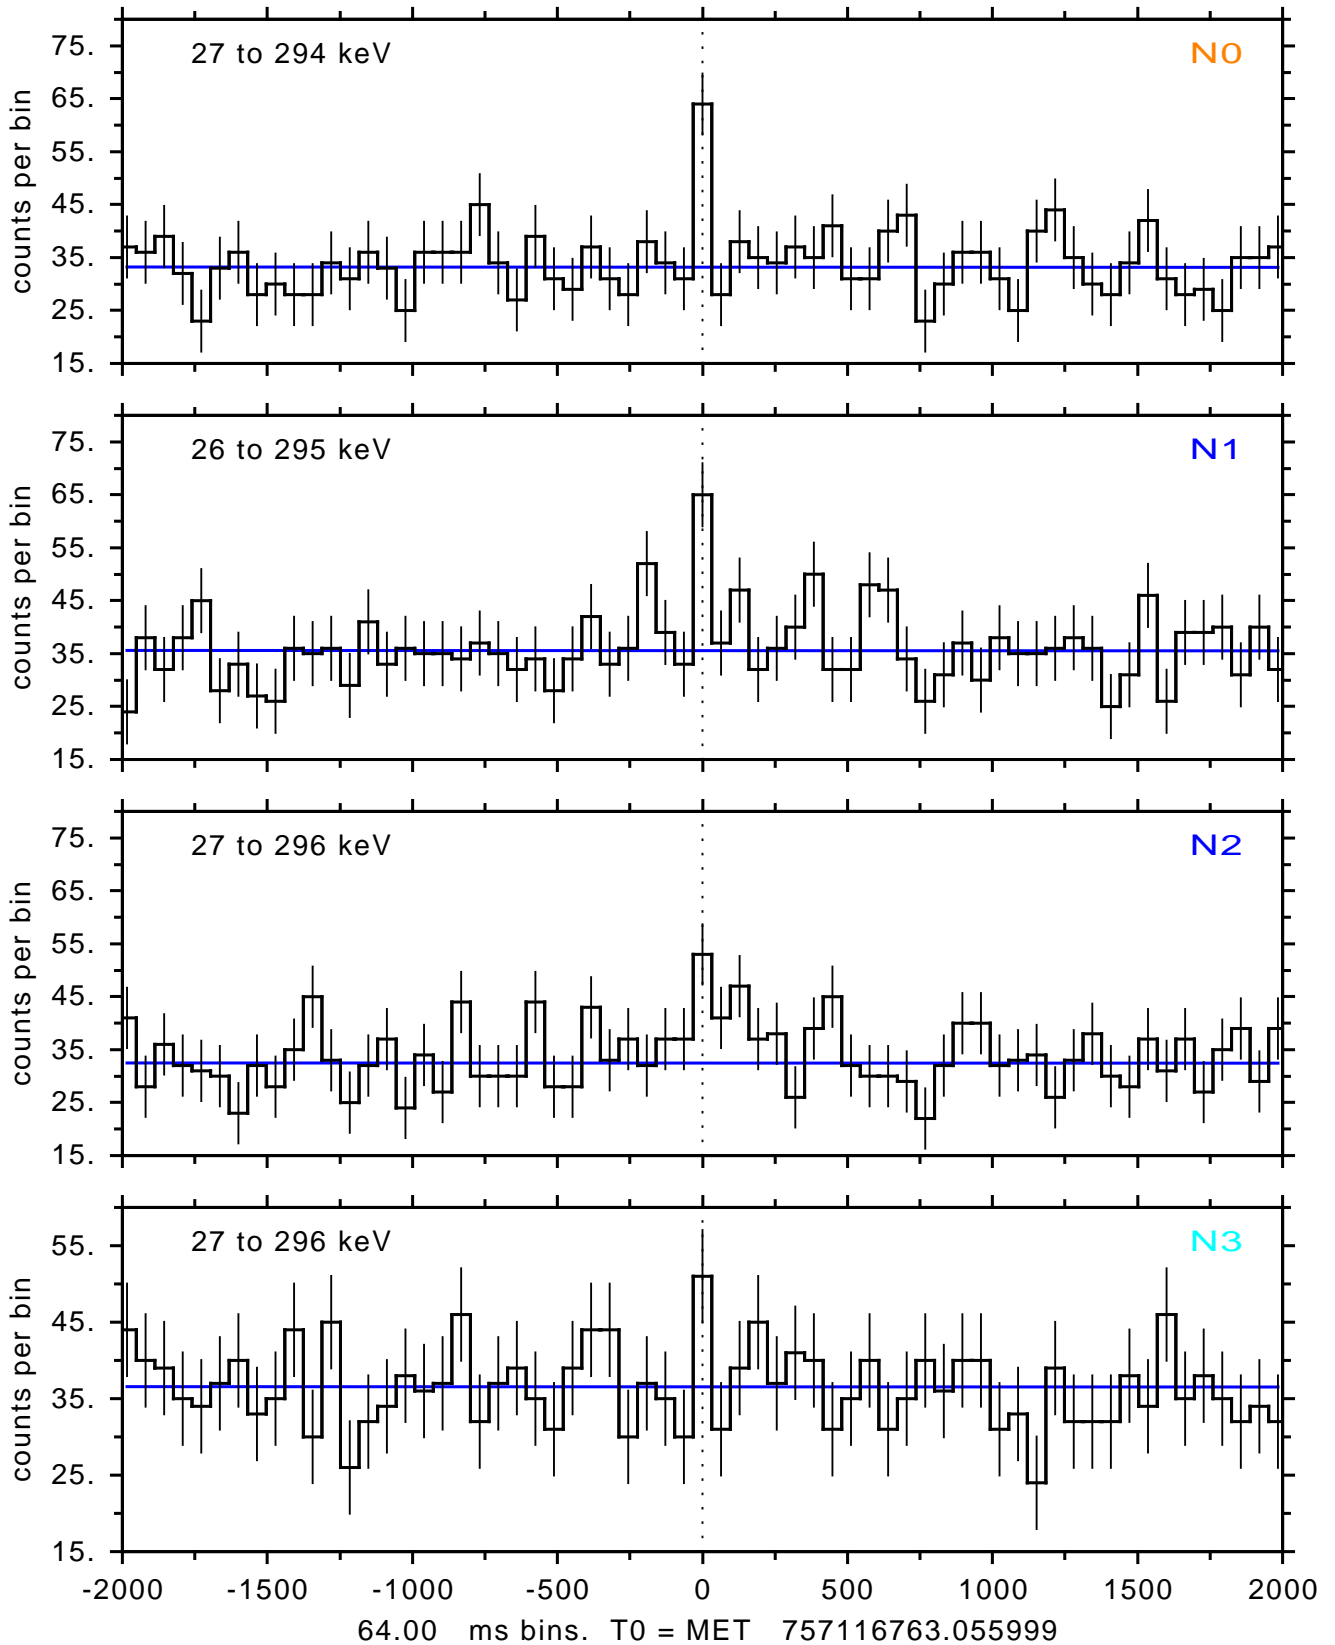

sGRB ver 120f of 2022 Dec 3 run on 2024-12-28 20:50:10
T0 = 757116763.055999 = 2024-12-28 22:12:38.056000
Algr: 3: P02 of F0001: glg_tte_b0_241228_22z_v00

sGRB ver 120f of 2022 Dec 3 run on 2024-12-28 20:50:10
T0 = 757116763.055999 = 2024-12-28 22:12:38.056000
Algr: 3: P02 of F0001: glg_tte_b0_241228_22z_v00