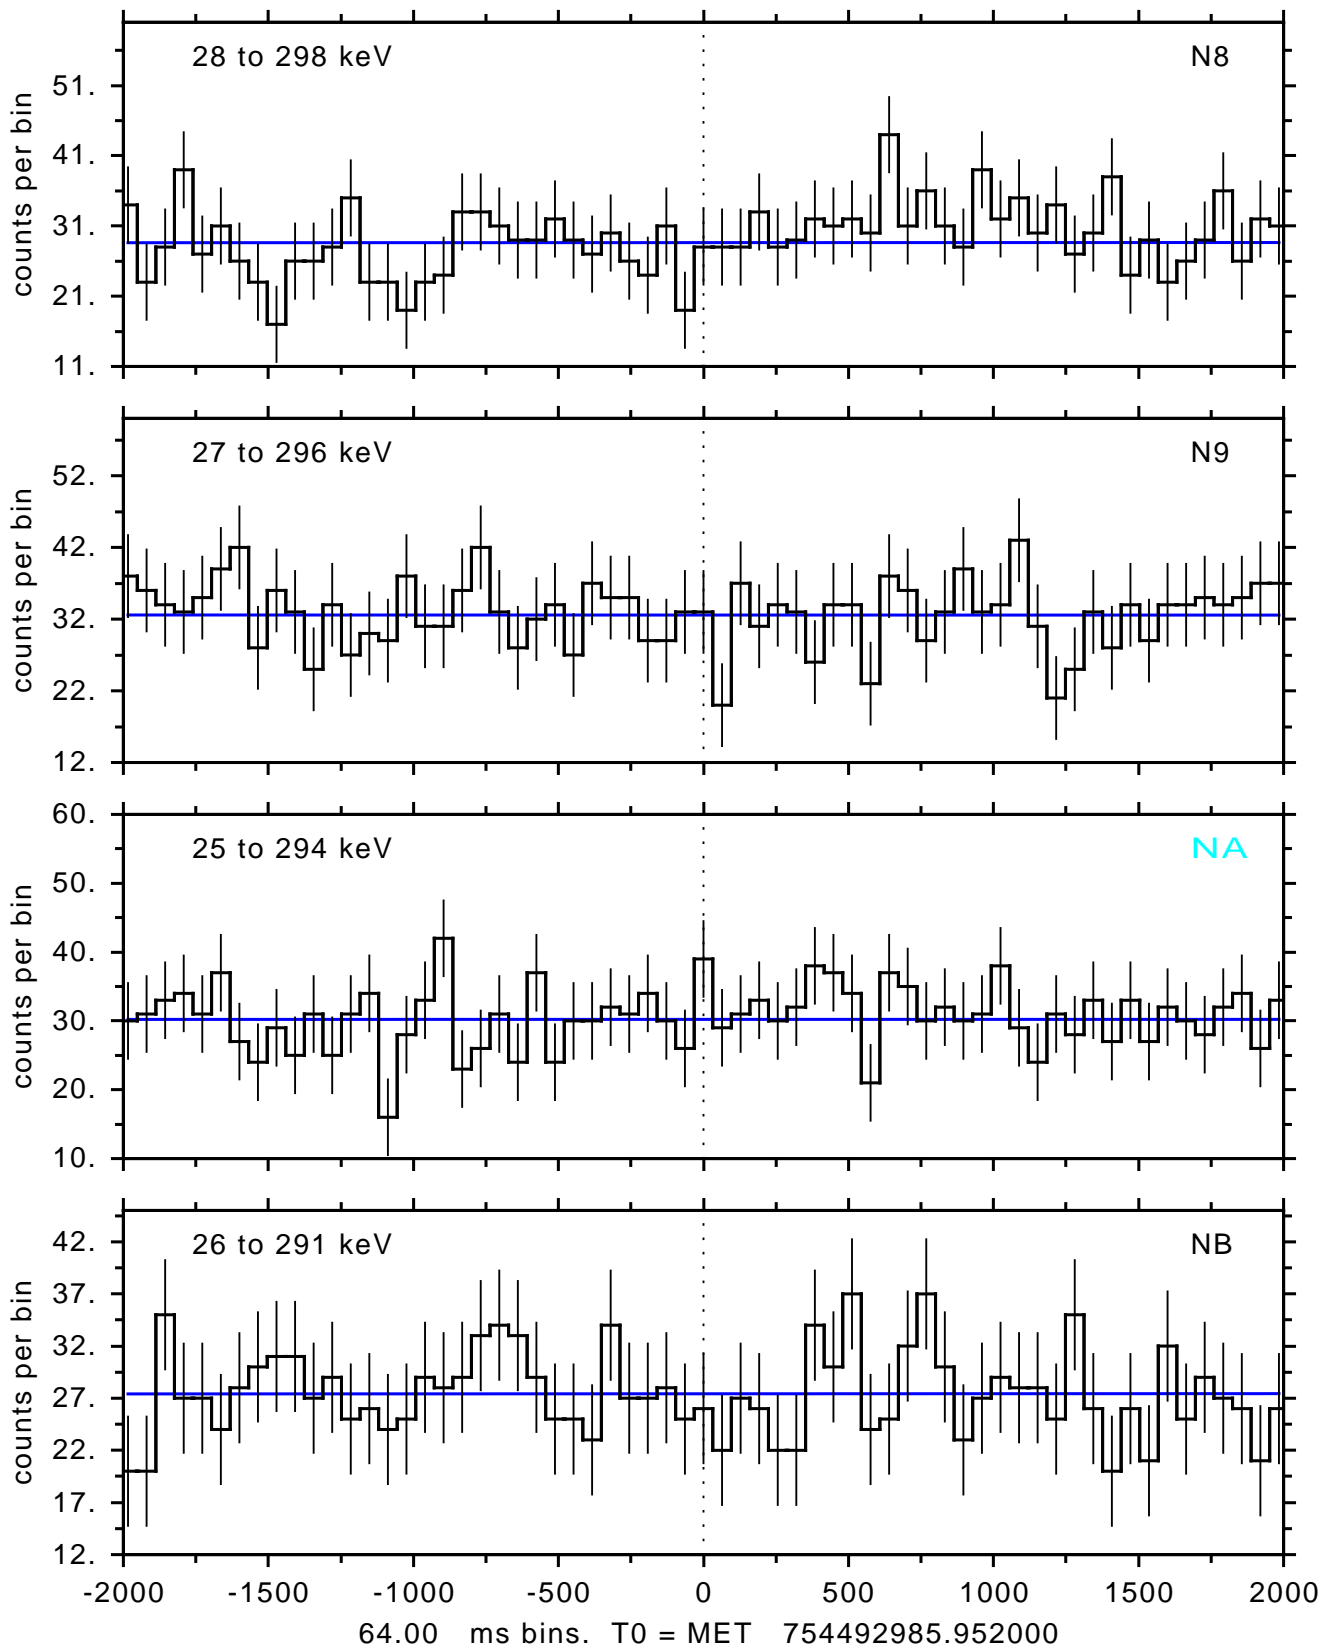

sGRB ver 120f of 2022 Dec 3 run on 2024-11-28 10:06:12  
T0 = 754492985.952000 = 2024-11-28 13:23:00.952000  
Algr: 3: P01 of F0001: glg\_tte\_b0\_241128\_13z\_v00

sGRB ver 120f of 2022 Dec 3 run on 2024-11-28 10:06:12  
T0 = 754492985.952000 = 2024-11-28 13:23:00.952000  
Algr: 3: P01 of F0001: glg\_tte\_b0\_241128\_13z\_v00