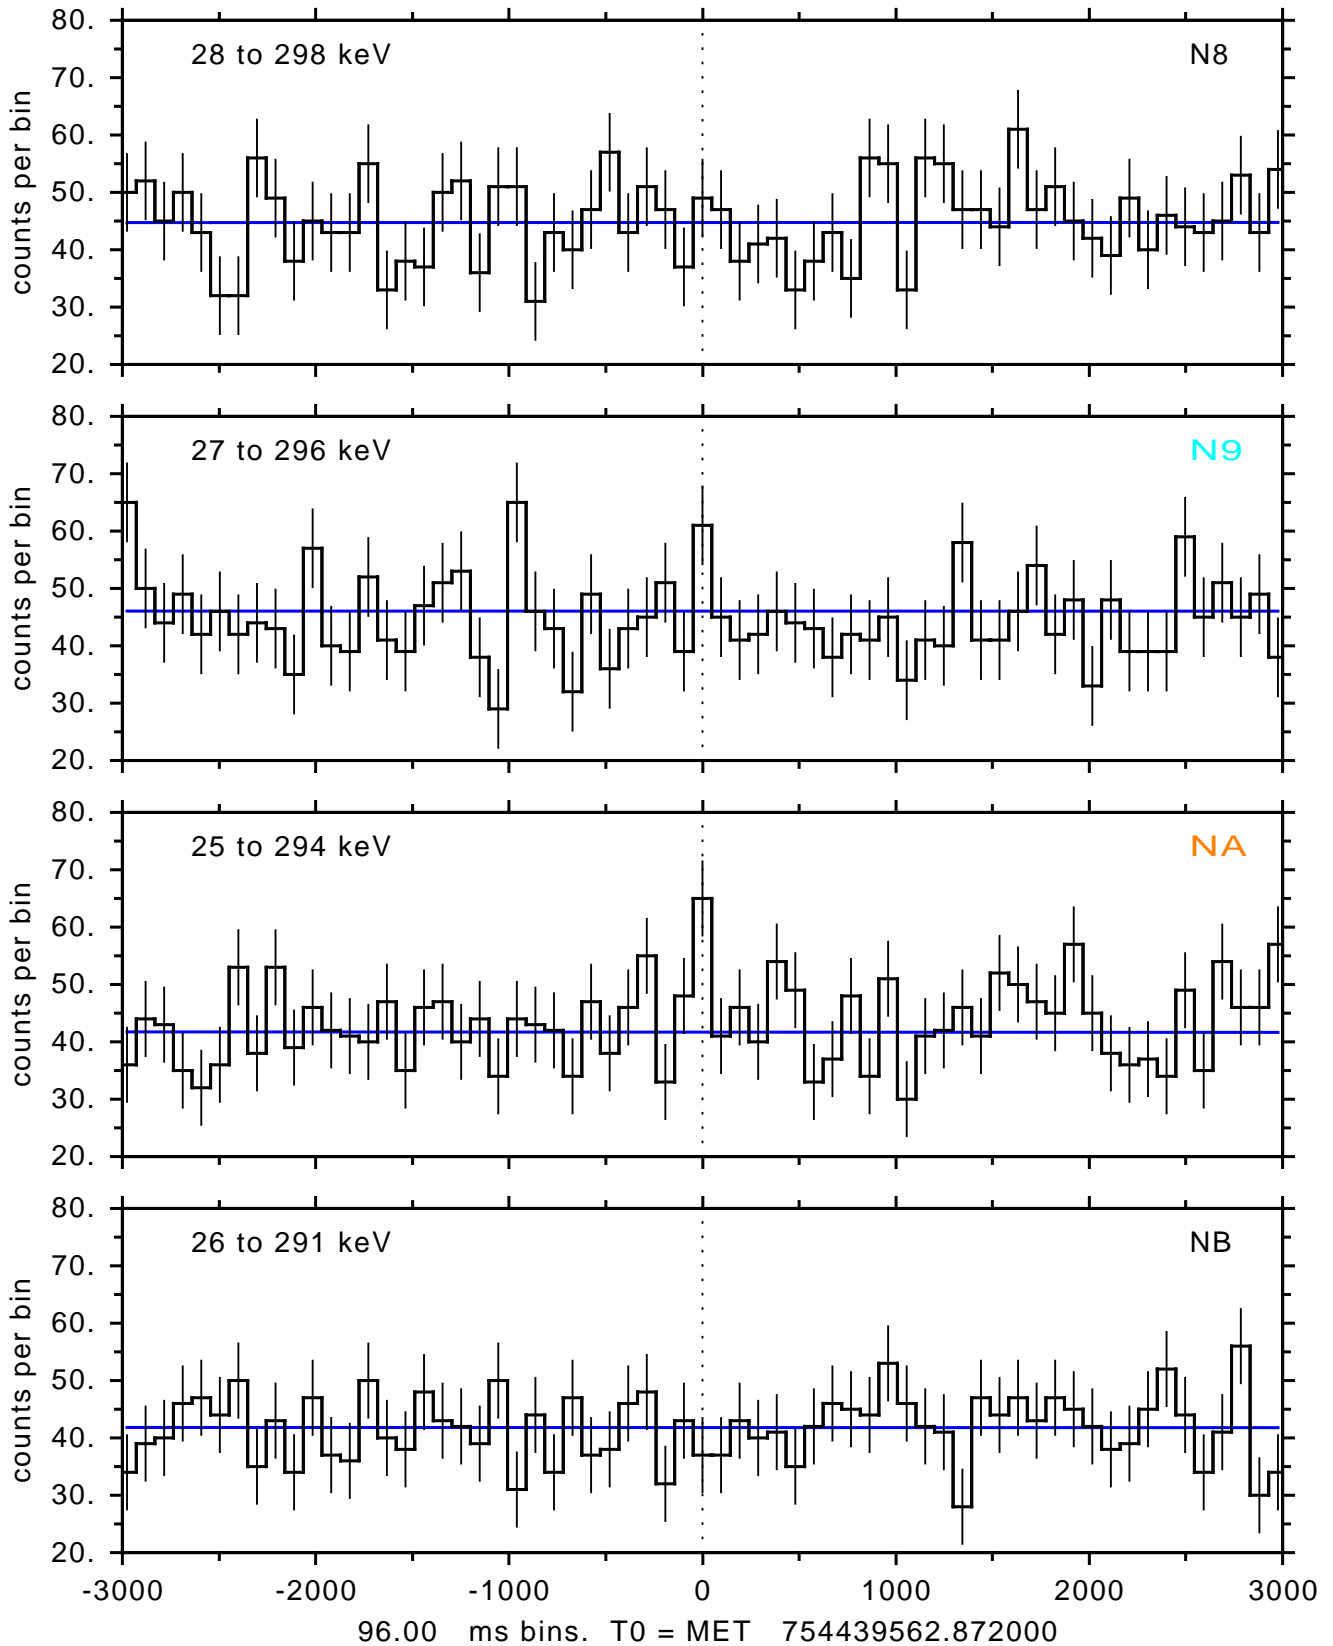

sGRB ver 120f of 2022 Dec 3 run on 2024-11-27 21:35:07

T0 = 754439562.872000 = 2024-11-27 22:32:37.872000

Algr: 3: P03 of F0001: glg_tte_b0_241127_22z_v00

sGRB ver 120f of 2022 Dec 3 run on 2024-11-27 21:35:07
T0 = 754439562.872000 = 2024-11-27 22:32:37.872000
Algr: 3: P03 of F0001: glg_tte_b0_241127_22z_v00