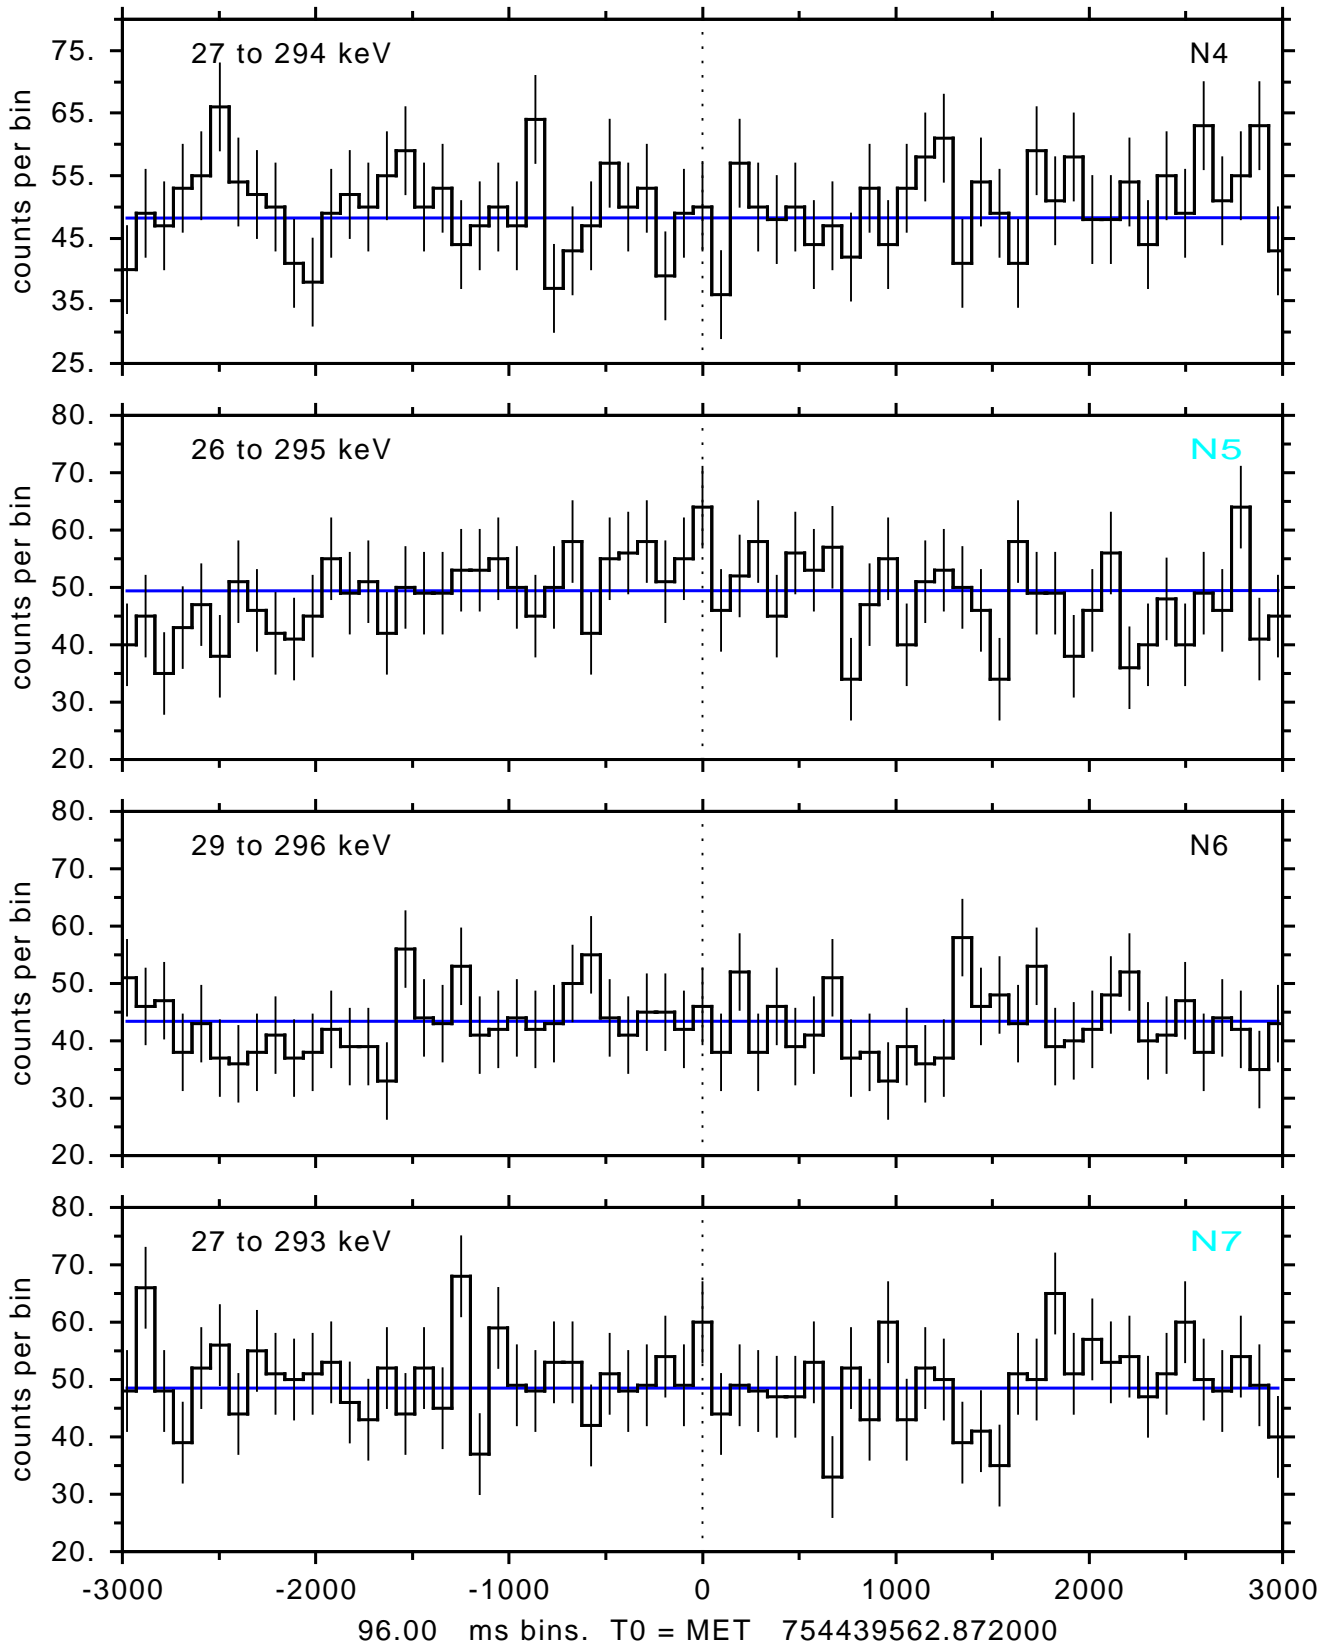

sGRB ver 120f of 2022 Dec 3 run on 2024-11-27 21:35:07

T0 = 754439562.872000 = 2024-11-27 22:32:37.872000

Algr: 3: P03 of F0001: glg_tte_b0_241127_22z_v00

sGRB ver 120f of 2022 Dec 3 run on 2024-11-27 21:35:07
T0 = 754439562.872000 = 2024-11-27 22:32:37.872000
Algr: 3: P03 of F0001: glg_tte_b0_241127_22z_v00