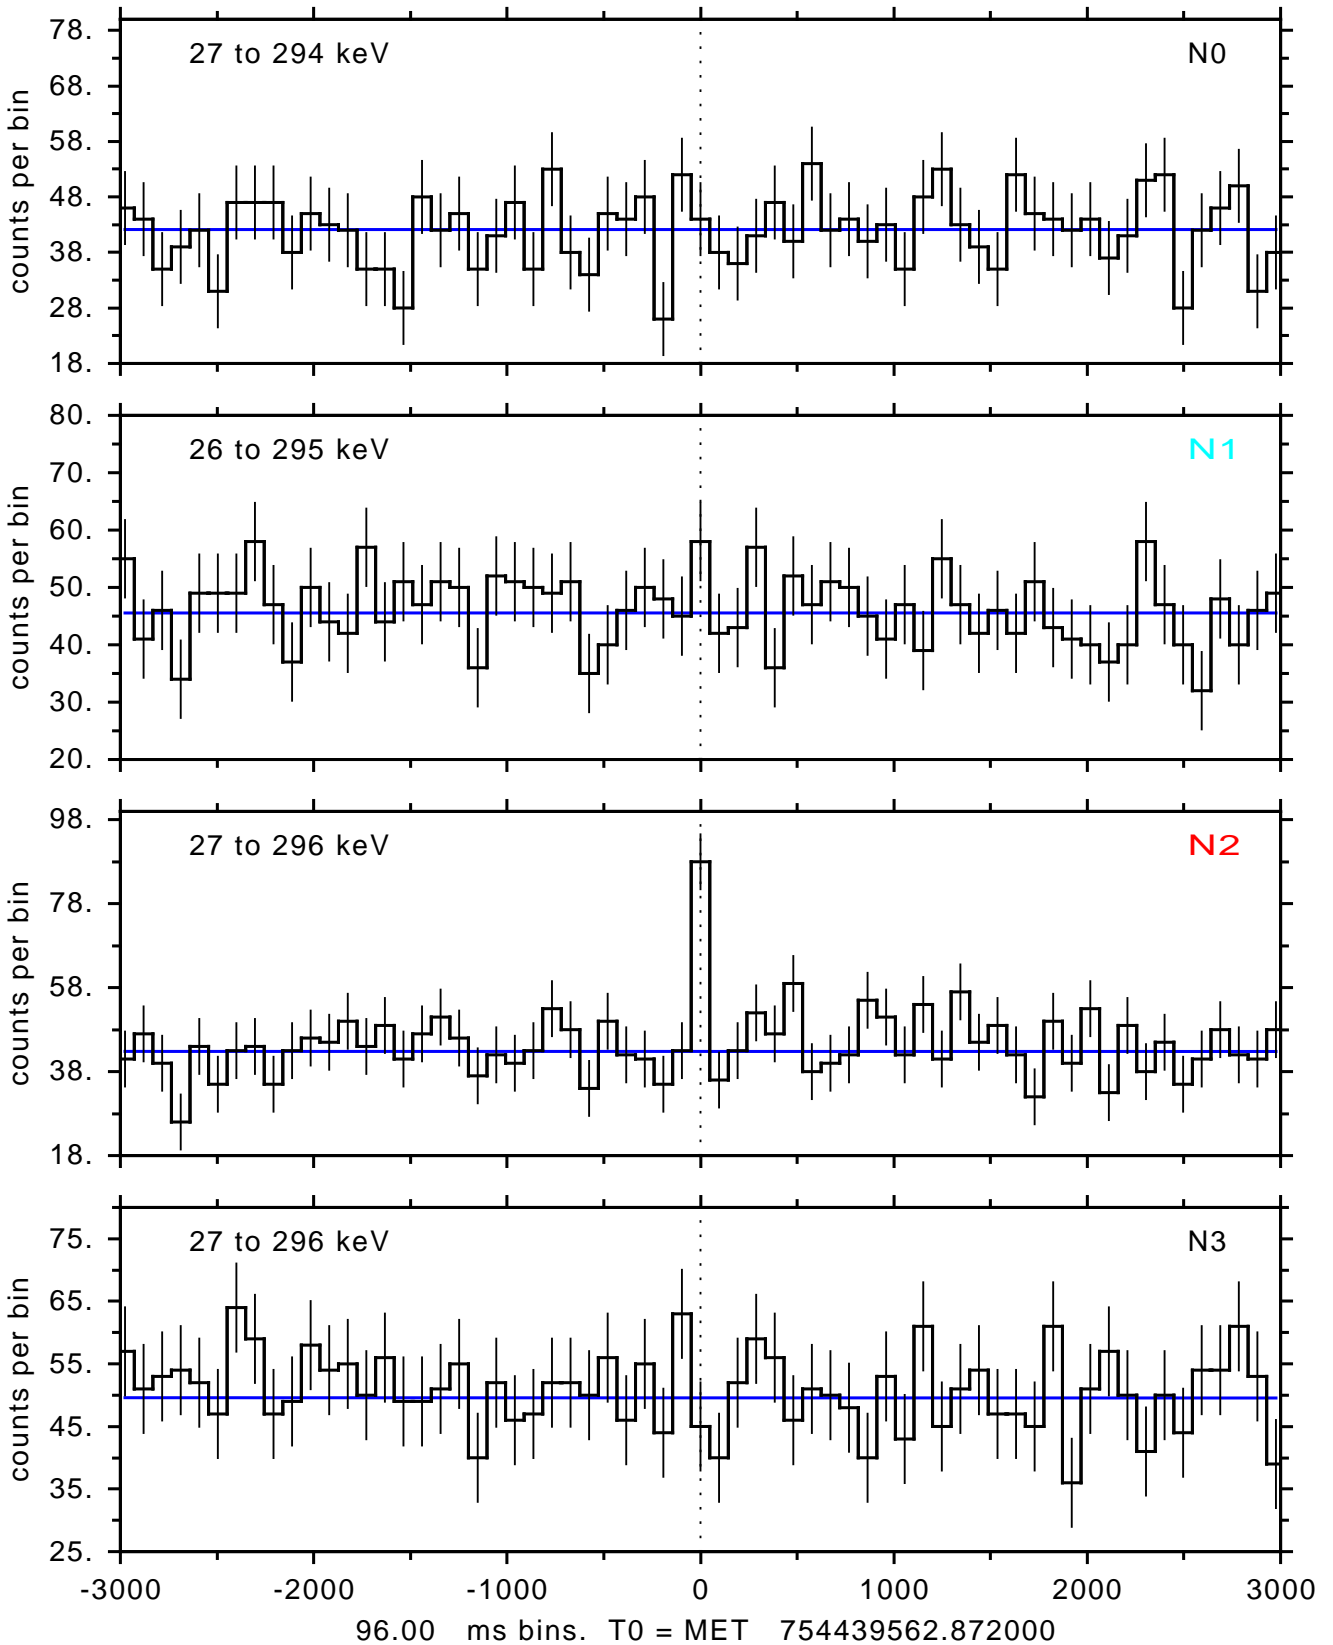

sGRB ver 120f of 2022 Dec 3 run on 2024-11-27 21:35:07

T0 = 754439562.872000 = 2024-11-27 22:32:37.872000

Algr: 3: P03 of F0001: glg_tte_b0_241127_22z_v00

sGRB ver 120f of 2022 Dec 3 run on 2024-11-27 21:35:07
T0 = 754439562.872000 = 2024-11-27 22:32:37.872000
Algr: 3: P03 of F0001: glg_tte_b0_241127_22z_v00