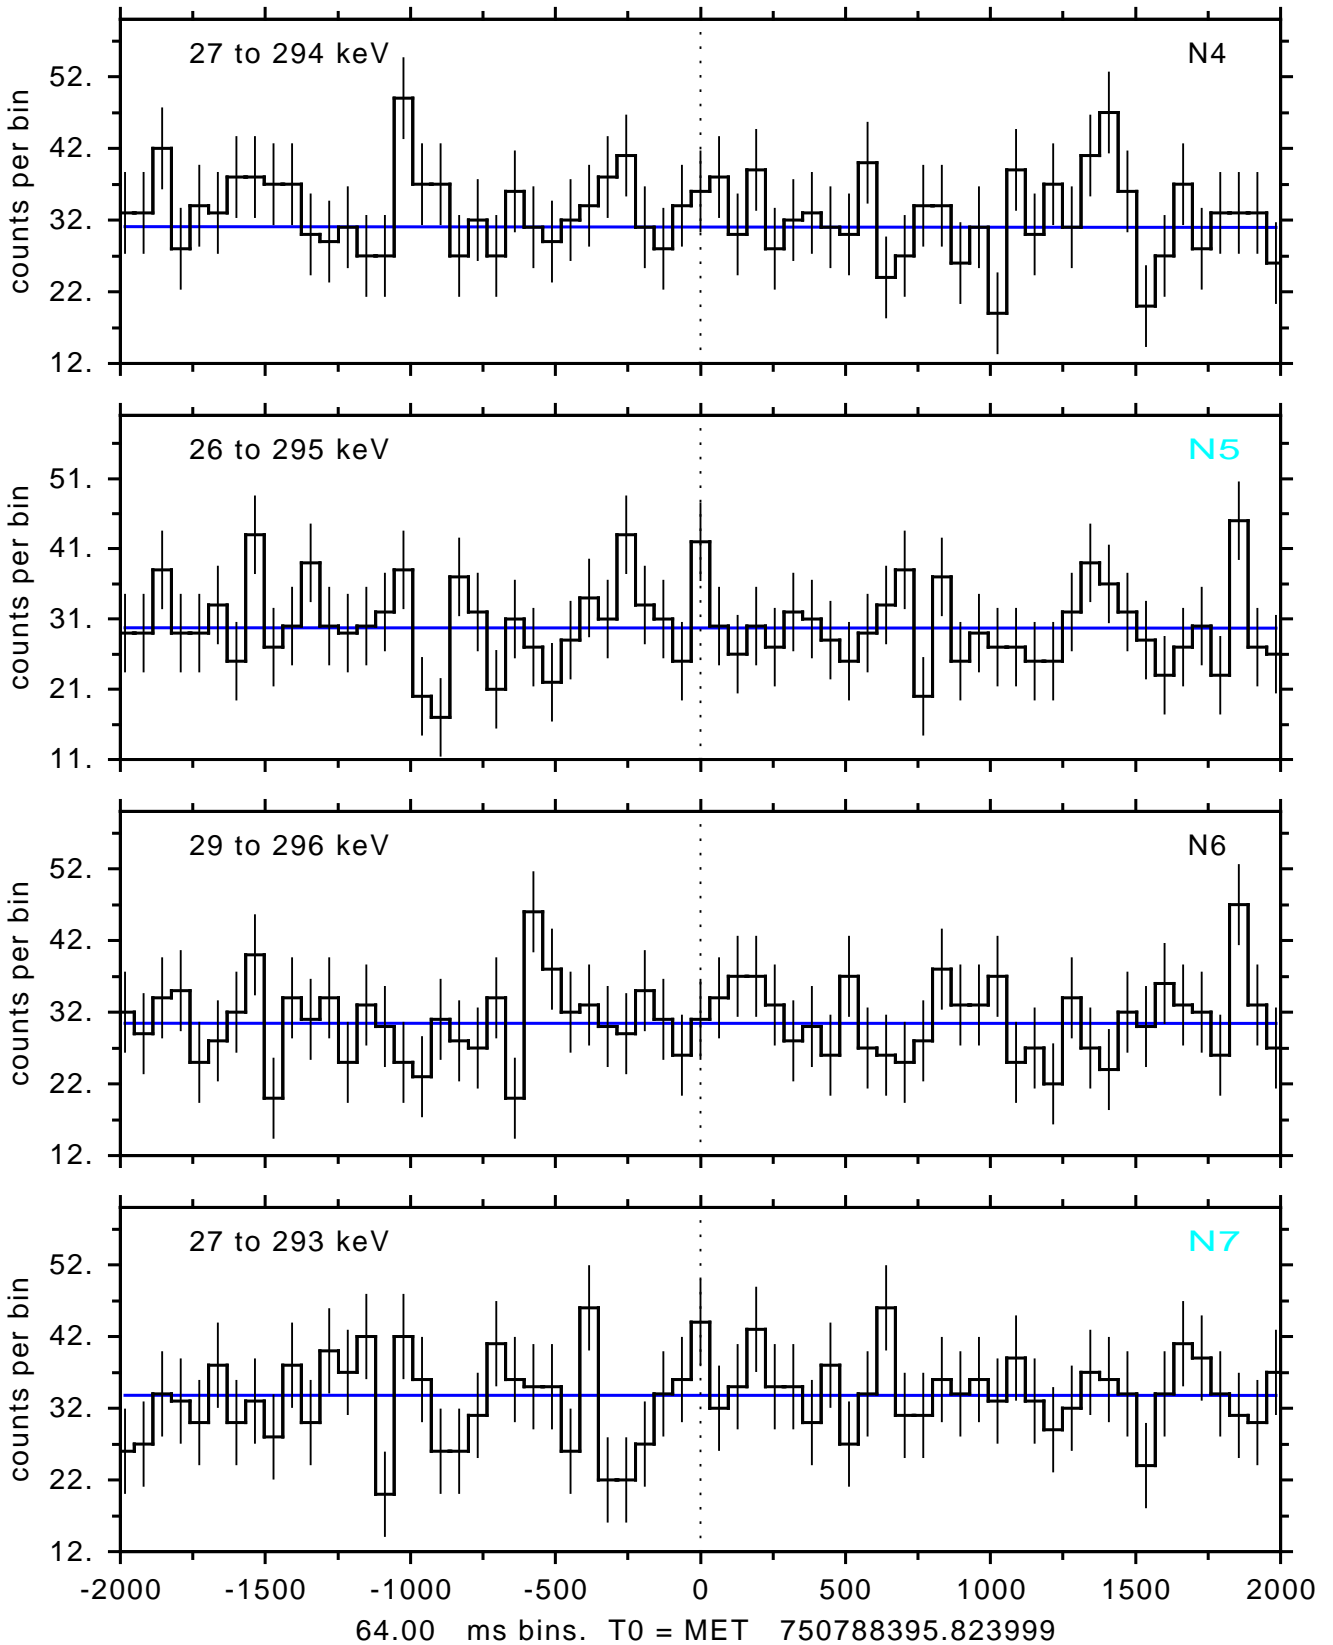

sGRB ver 120f of 2022 Dec 3 run on 2024-10-16 18:36:02
T0 = 750788395.823999 = 2024-10-16 16:19:50.824000
Algr: 3: P01 of F0001: glg_tte_b0_241016_16z_v00

sGRB ver 120f of 2022 Dec 3 run on 2024-10-16 18:36:02
T0 = 750788395.823999 = 2024-10-16 16:19:50.824000
Algr: 3: P01 of F0001: glg_tte_b0_241016_16z_v00