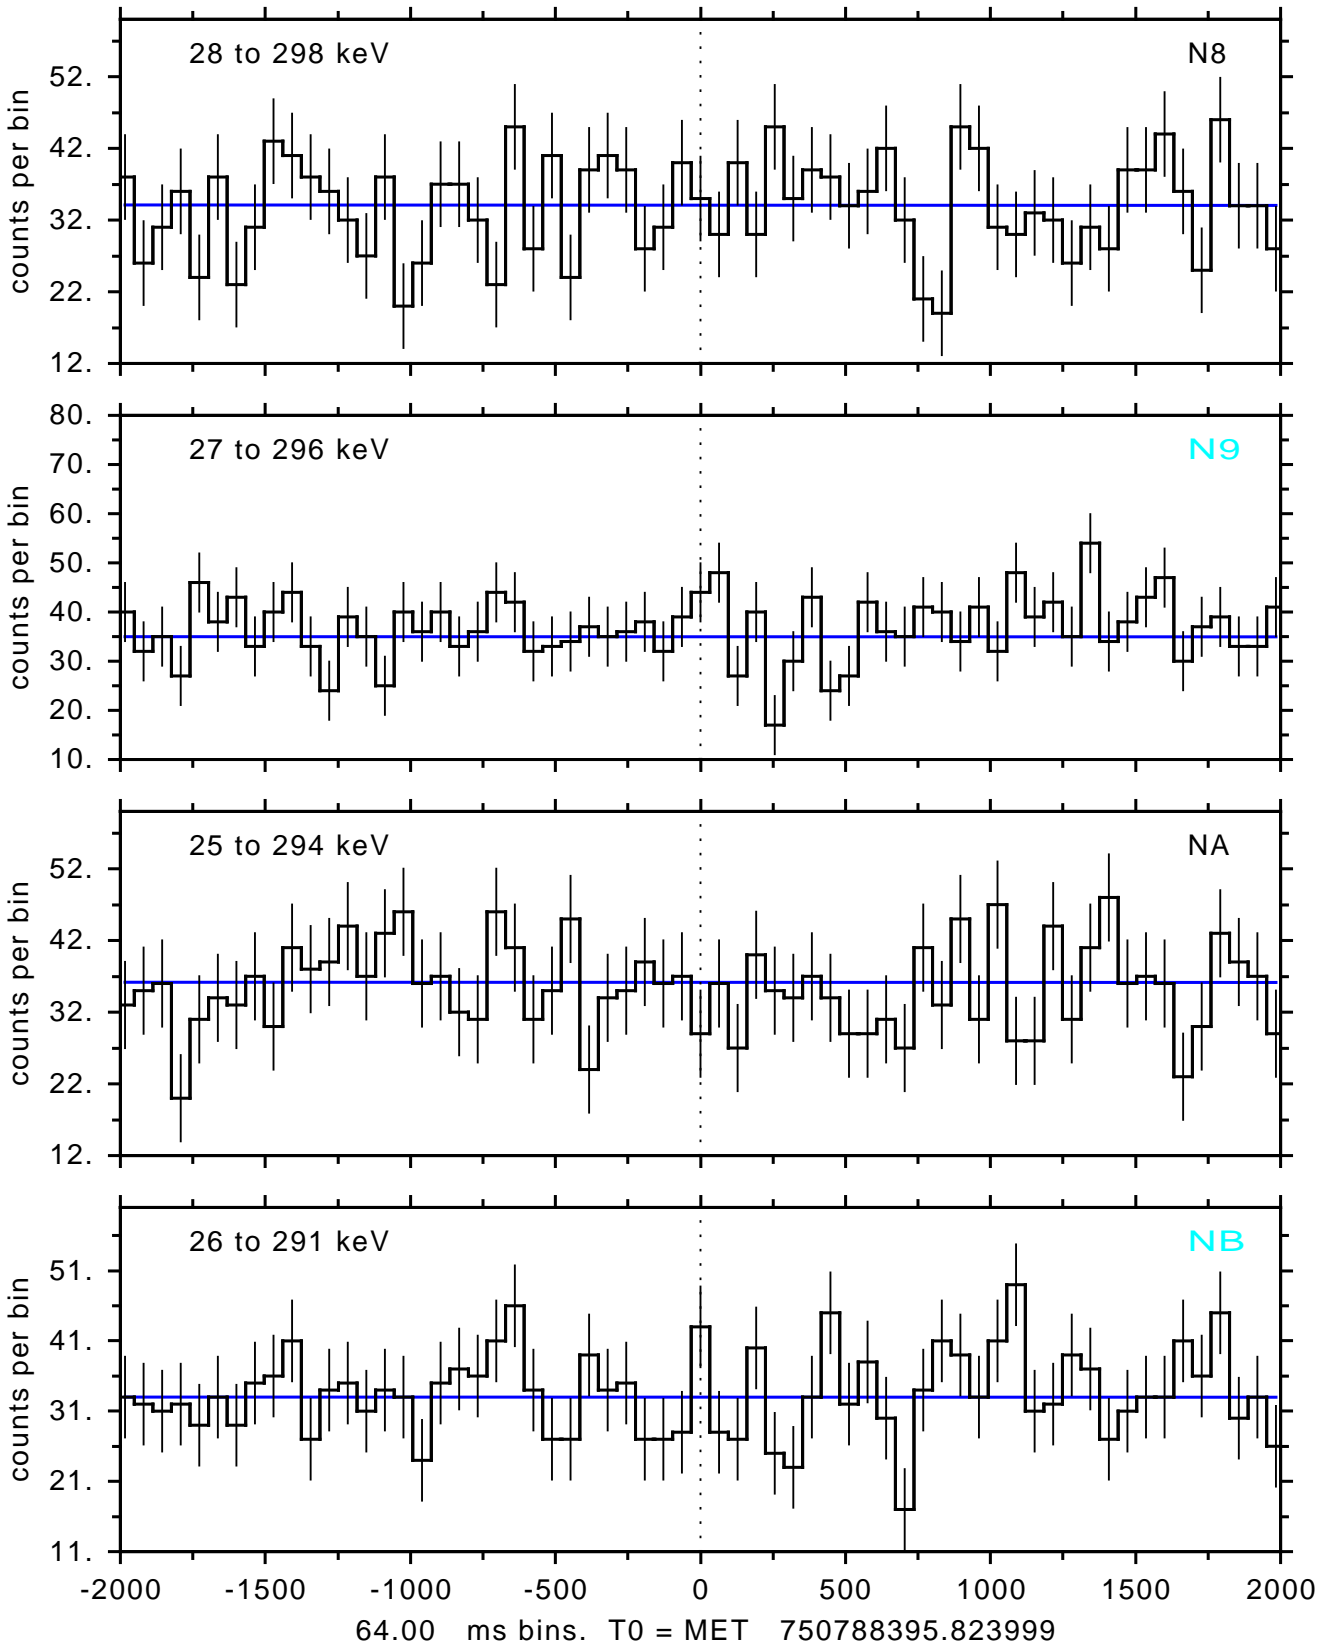

sGRB ver 120f of 2022 Dec 3 run on 2024-10-16 18:36:02
T0 = 750788395.823999 = 2024-10-16 16:19:50.824000
Algr: 3: P01 of F0001: glg_tte_b0_241016_16z_v00

sGRB ver 120f of 2022 Dec 3 run on 2024-10-16 18:36:02
T0 = 750788395.823999 = 2024-10-16 16:19:50.824000
Algr: 3: P01 of F0001: glg_tte_b0_241016_16z_v00