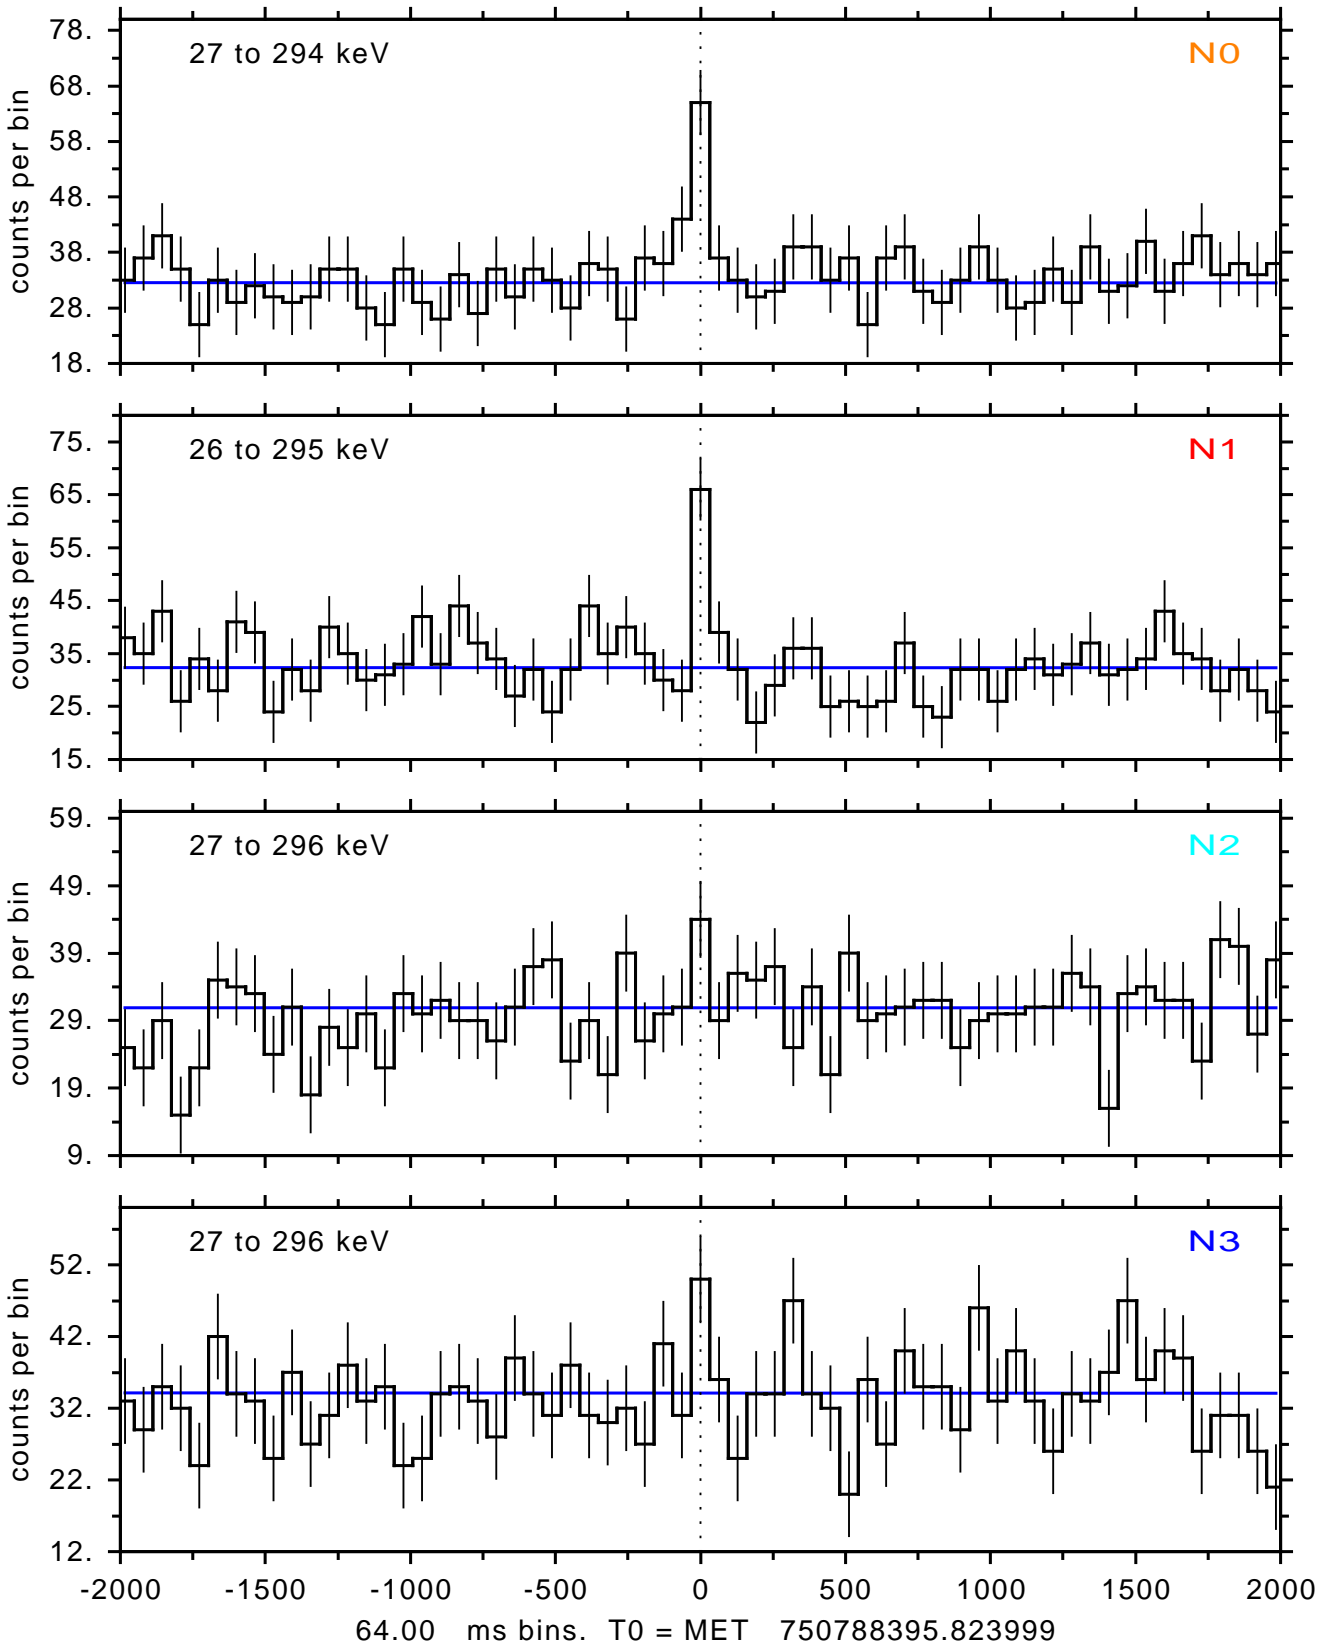

sGRB ver 120f of 2022 Dec 3 run on 2024-10-16 18:36:02
T0 = 750788395.823999 = 2024-10-16 16:19:50.824000
Algr: 3: P01 of F0001: glg_tte_b0_241016_16z_v00

sGRB ver 120f of 2022 Dec 3 run on 2024-10-16 18:36:02
T0 = 750788395.823999 = 2024-10-16 16:19:50.824000
Algr: 3: P01 of F0001: glg_tte_b0_241016_16z_v00