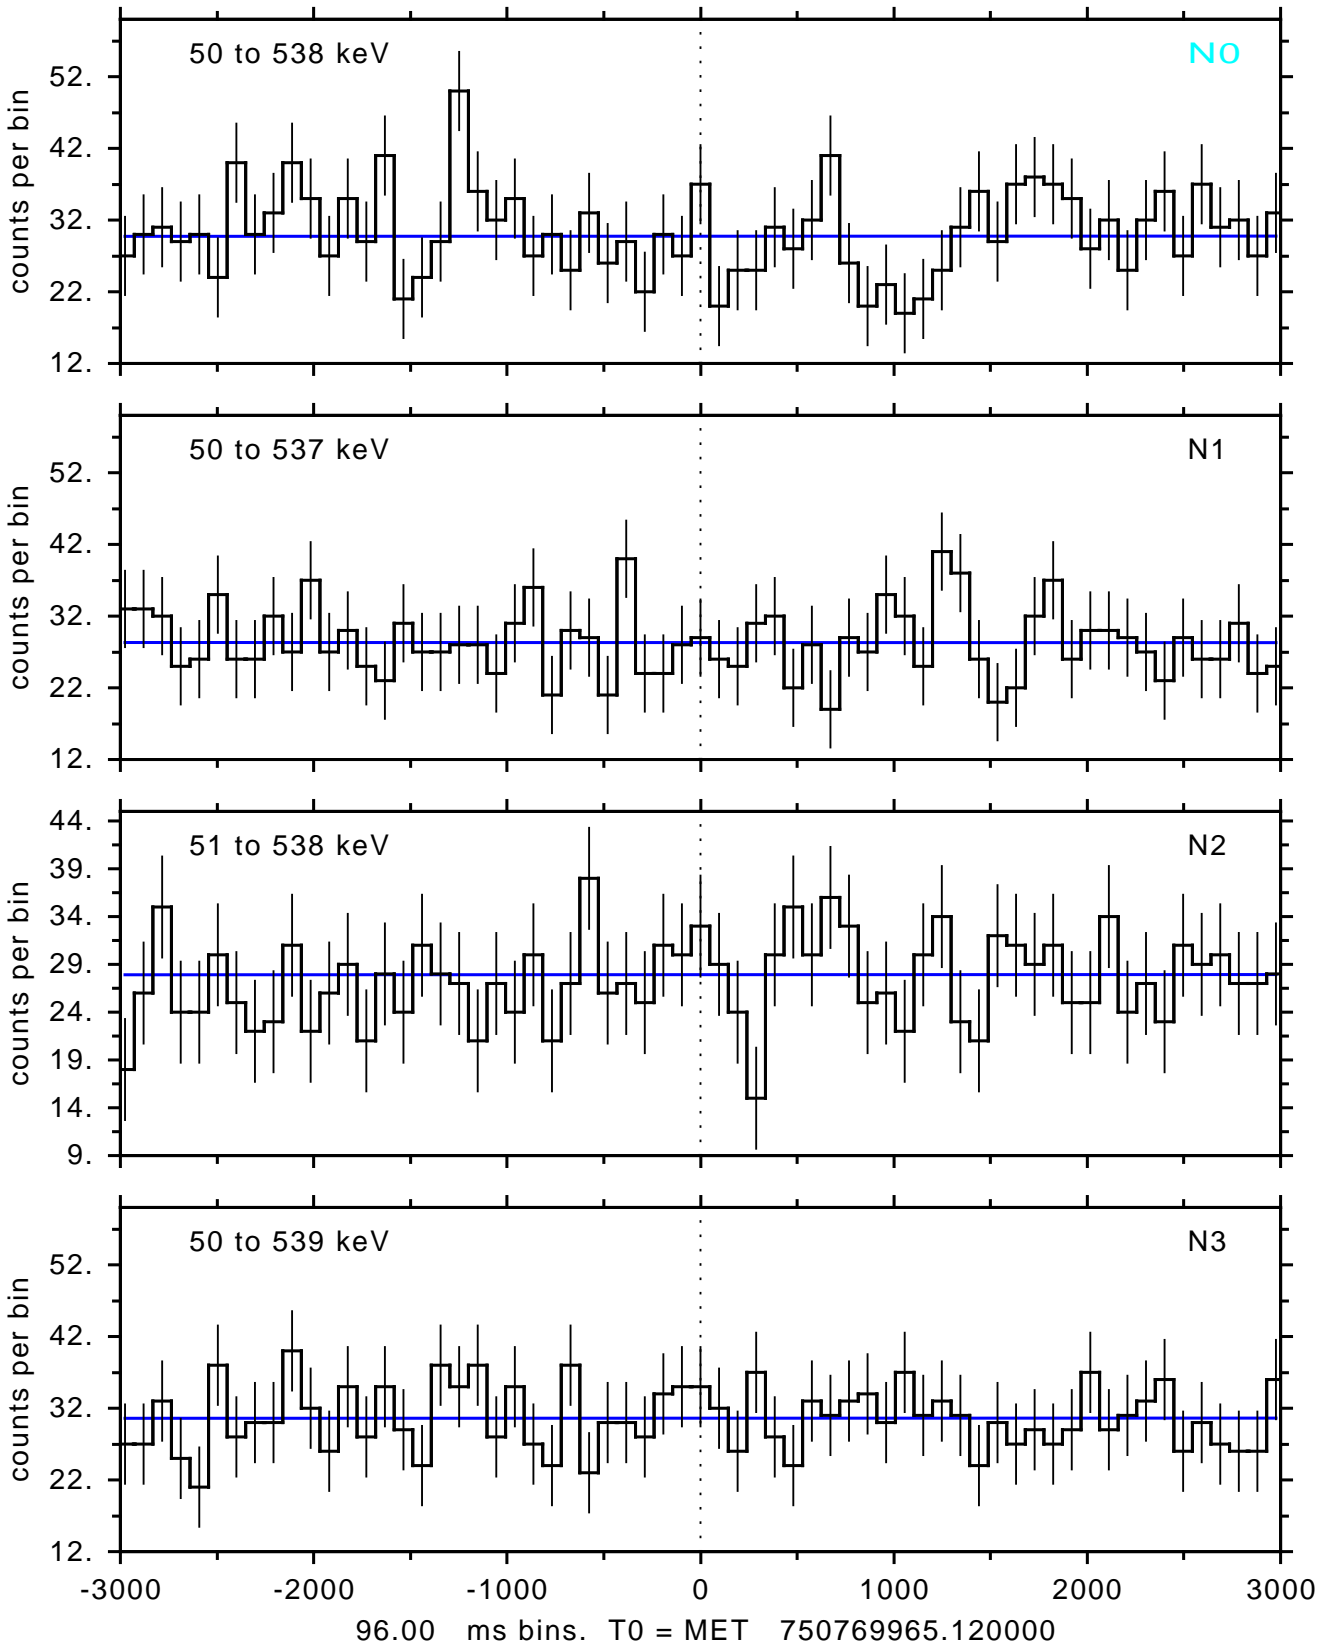

sGRB ver 120f of 2022 Dec 3 run on 2024-10-16 10:06:08
T0 = 750769965.120000 = 2024-10-16 11:12:40.120000
Algr: 2: P01 of F0001: glg_tte_b0_241016_11z_v00

sGRB ver 120f of 2022 Dec 3 run on 2024-10-16 10:06:08
T0 = 750769965.120000 = 2024-10-16 11:12:40.120000
Algr: 2: P01 of F0001: glg_tte_b0_241016_11z_v00