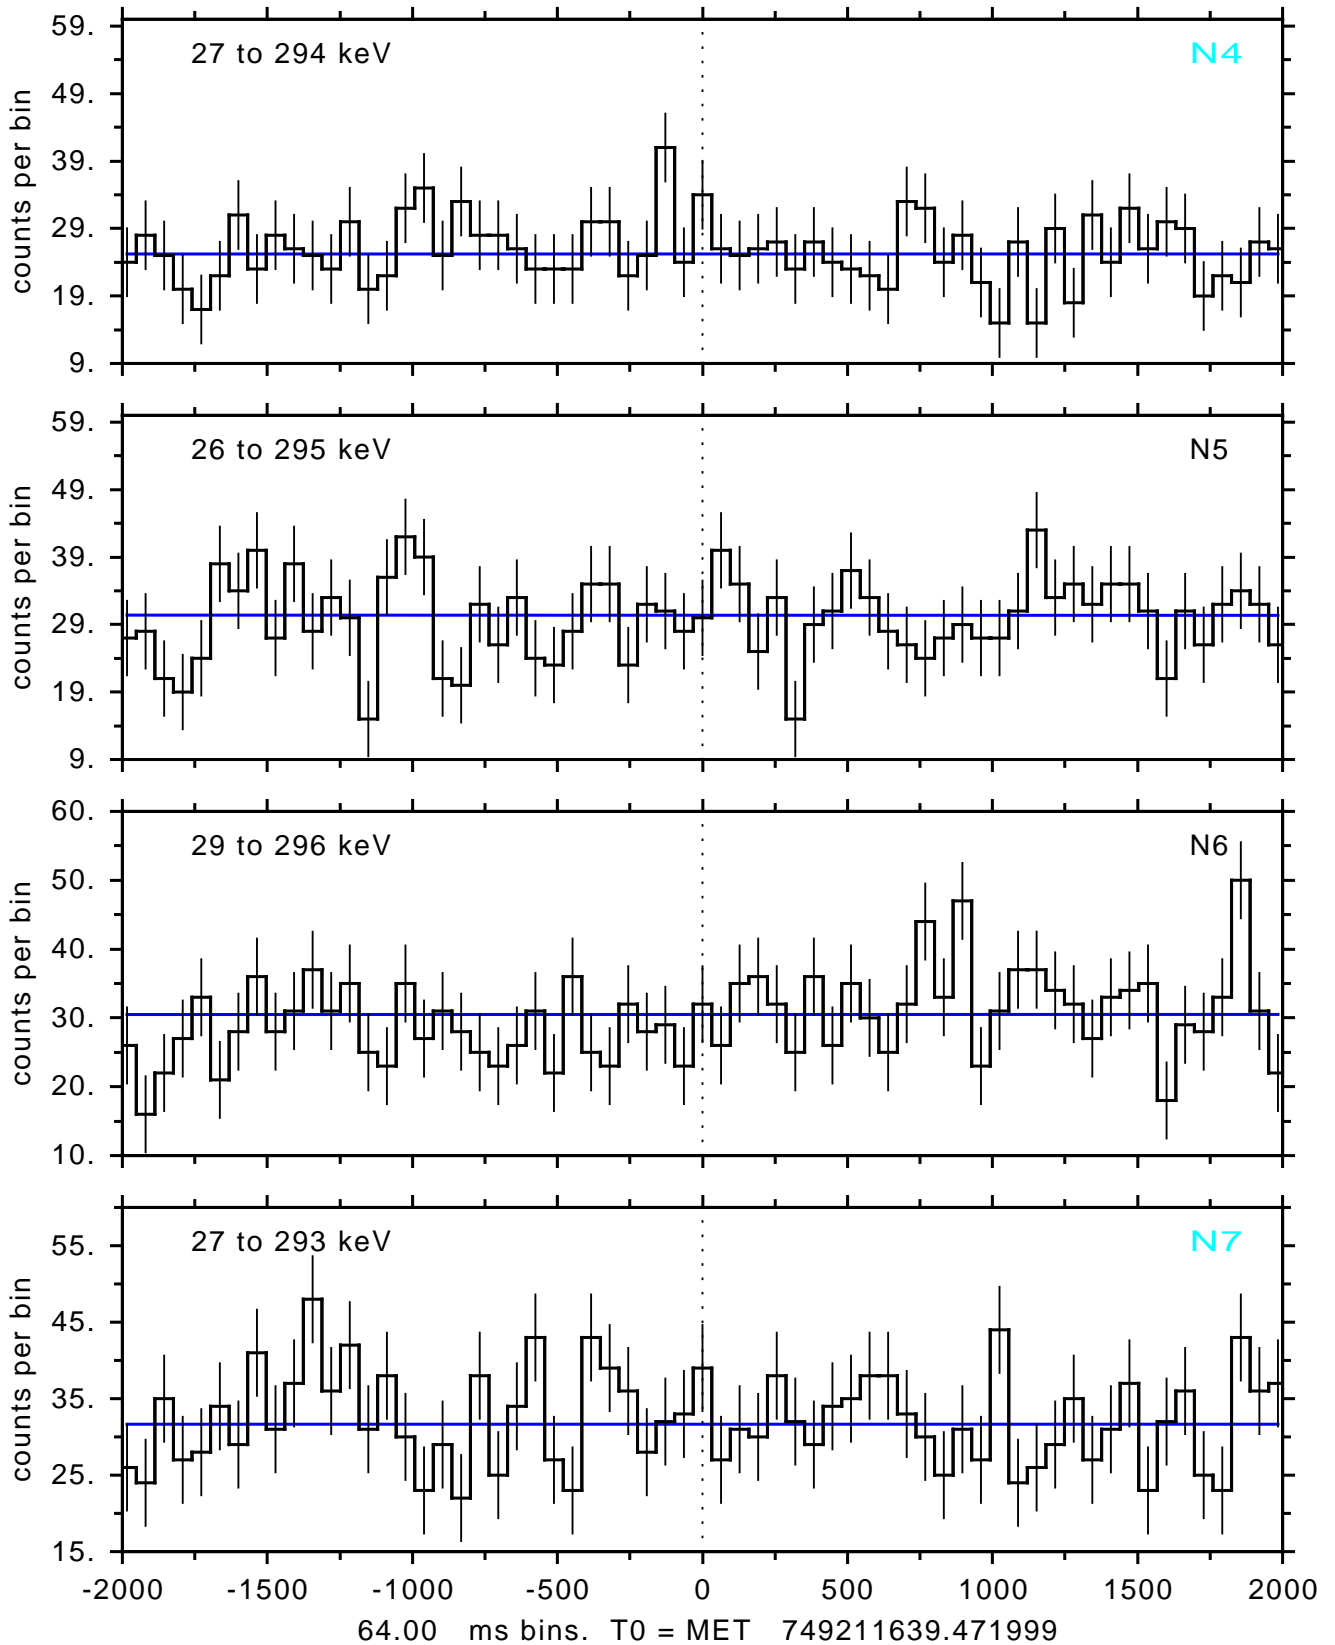

sGRB ver 120f of 2022 Dec 3 run on 2024-09-28 08:35:46
T0 = 749211639.471999 = 2024-09-28 10:20:34.472000
Algr: 3: P01 of F0001: glg_tte_b0_240928_10z_v00

sGRB ver 120f of 2022 Dec 3 run on 2024-09-28 08:35:46
T0 = 749211639.471999 = 2024-09-28 10:20:34.472000
Algr: 3: P01 of F0001: glg_tte_b0_240928_10z_v00