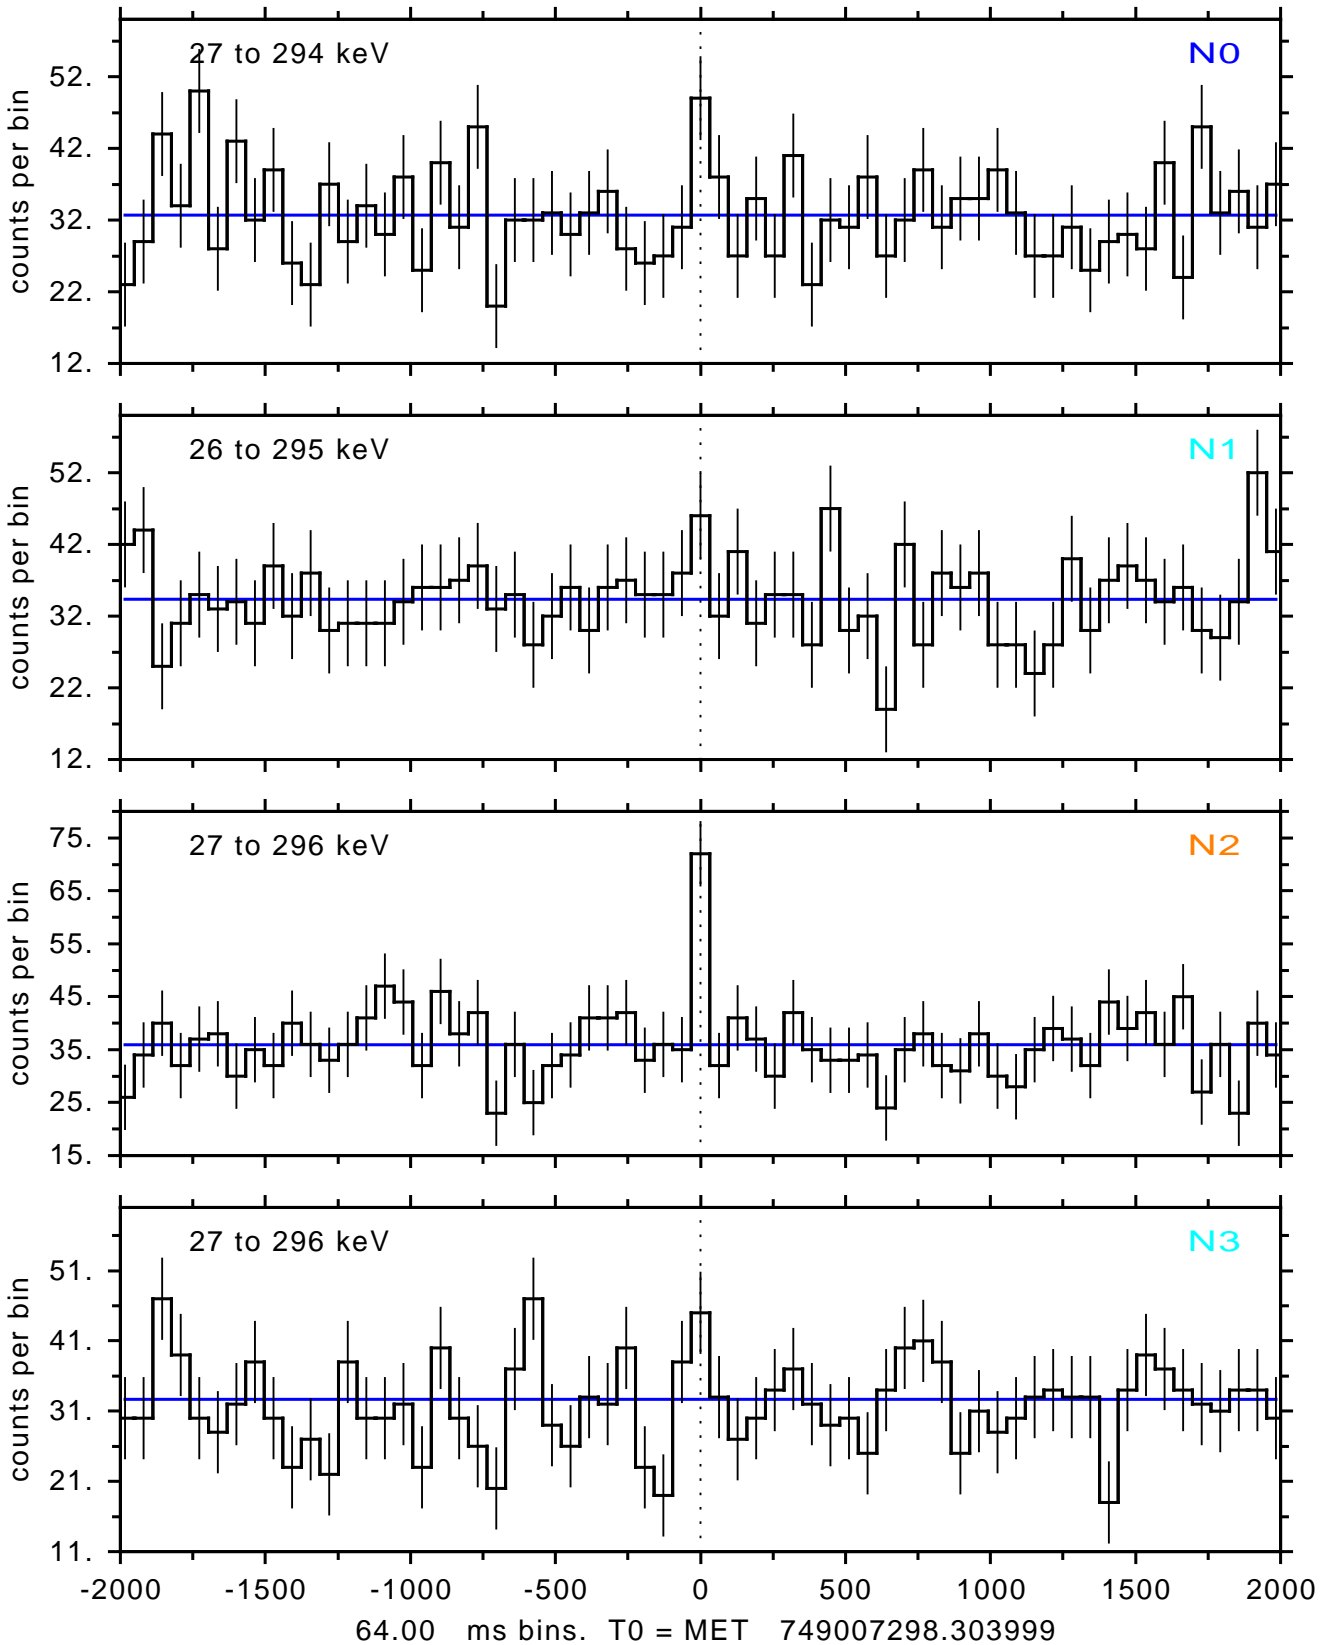

sGRB ver 120f of 2022 Dec 3 run on 2024-09-25 23:35:06

T0 = 749007298.303999 = 2024-09-26 01:34:53.304000

Algr: 3: P01 of F0001: glg_tte_b0_240926_01z_v00

sGRB ver 120f of 2022 Dec 3 run on 2024-09-25 23:35:06
T0 = 749007298.303999 = 2024-09-26 01:34:53.304000
Algr: 3: P01 of F0001: glg_tte_b0_240926_01z_v00