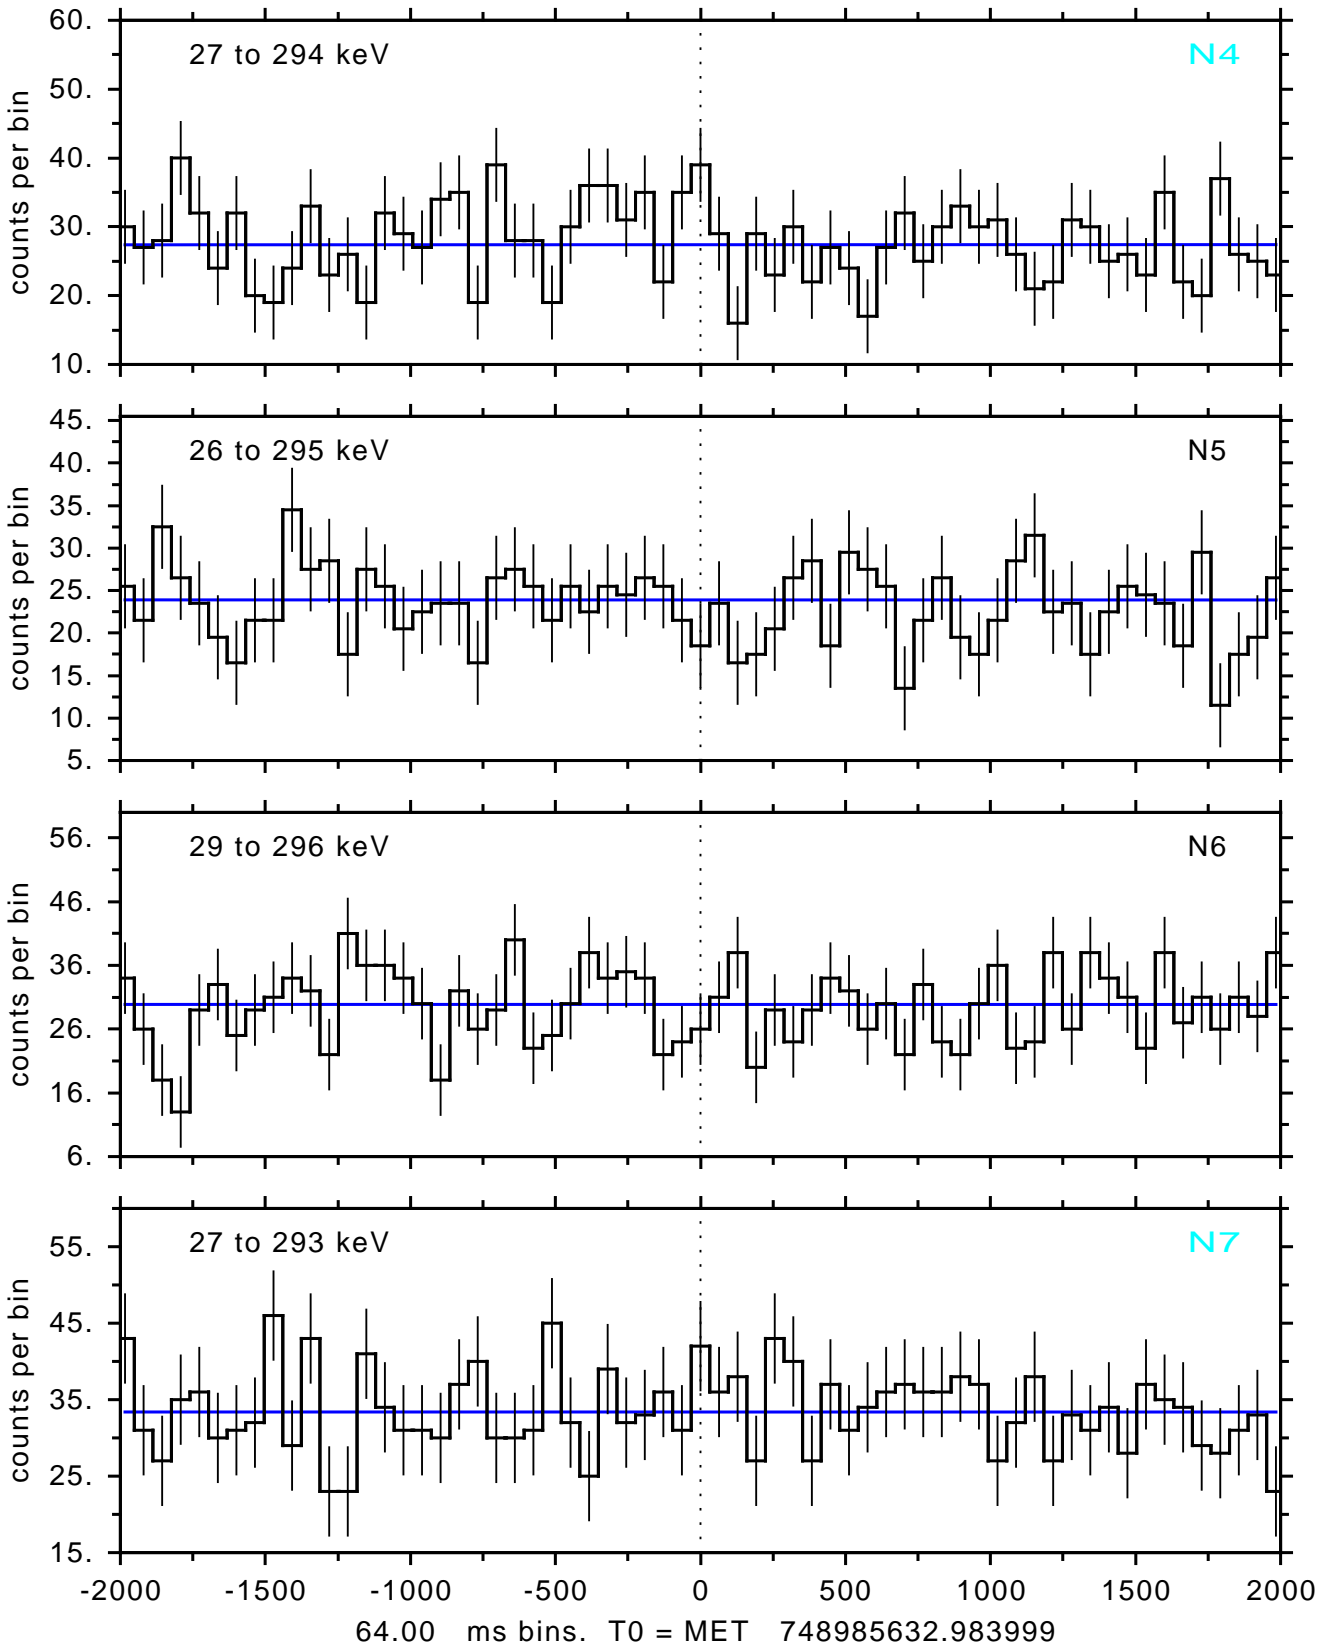

sGRB ver 120f of 2022 Dec 3 run on 2024-09-25 18:35:08
T0 = 748985632.983999 = 2024-09-25 19:33:47.984000
Algr: 3: P01 of F0001: glg_tte_b0_240925_19z_v00

sGRB ver 120f of 2022 Dec 3 run on 2024-09-25 18:35:08
T0 = 748985632.983999 = 2024-09-25 19:33:47.984000
Algr: 3: P01 of F0001: glg_tte_b0_240925_19z_v00