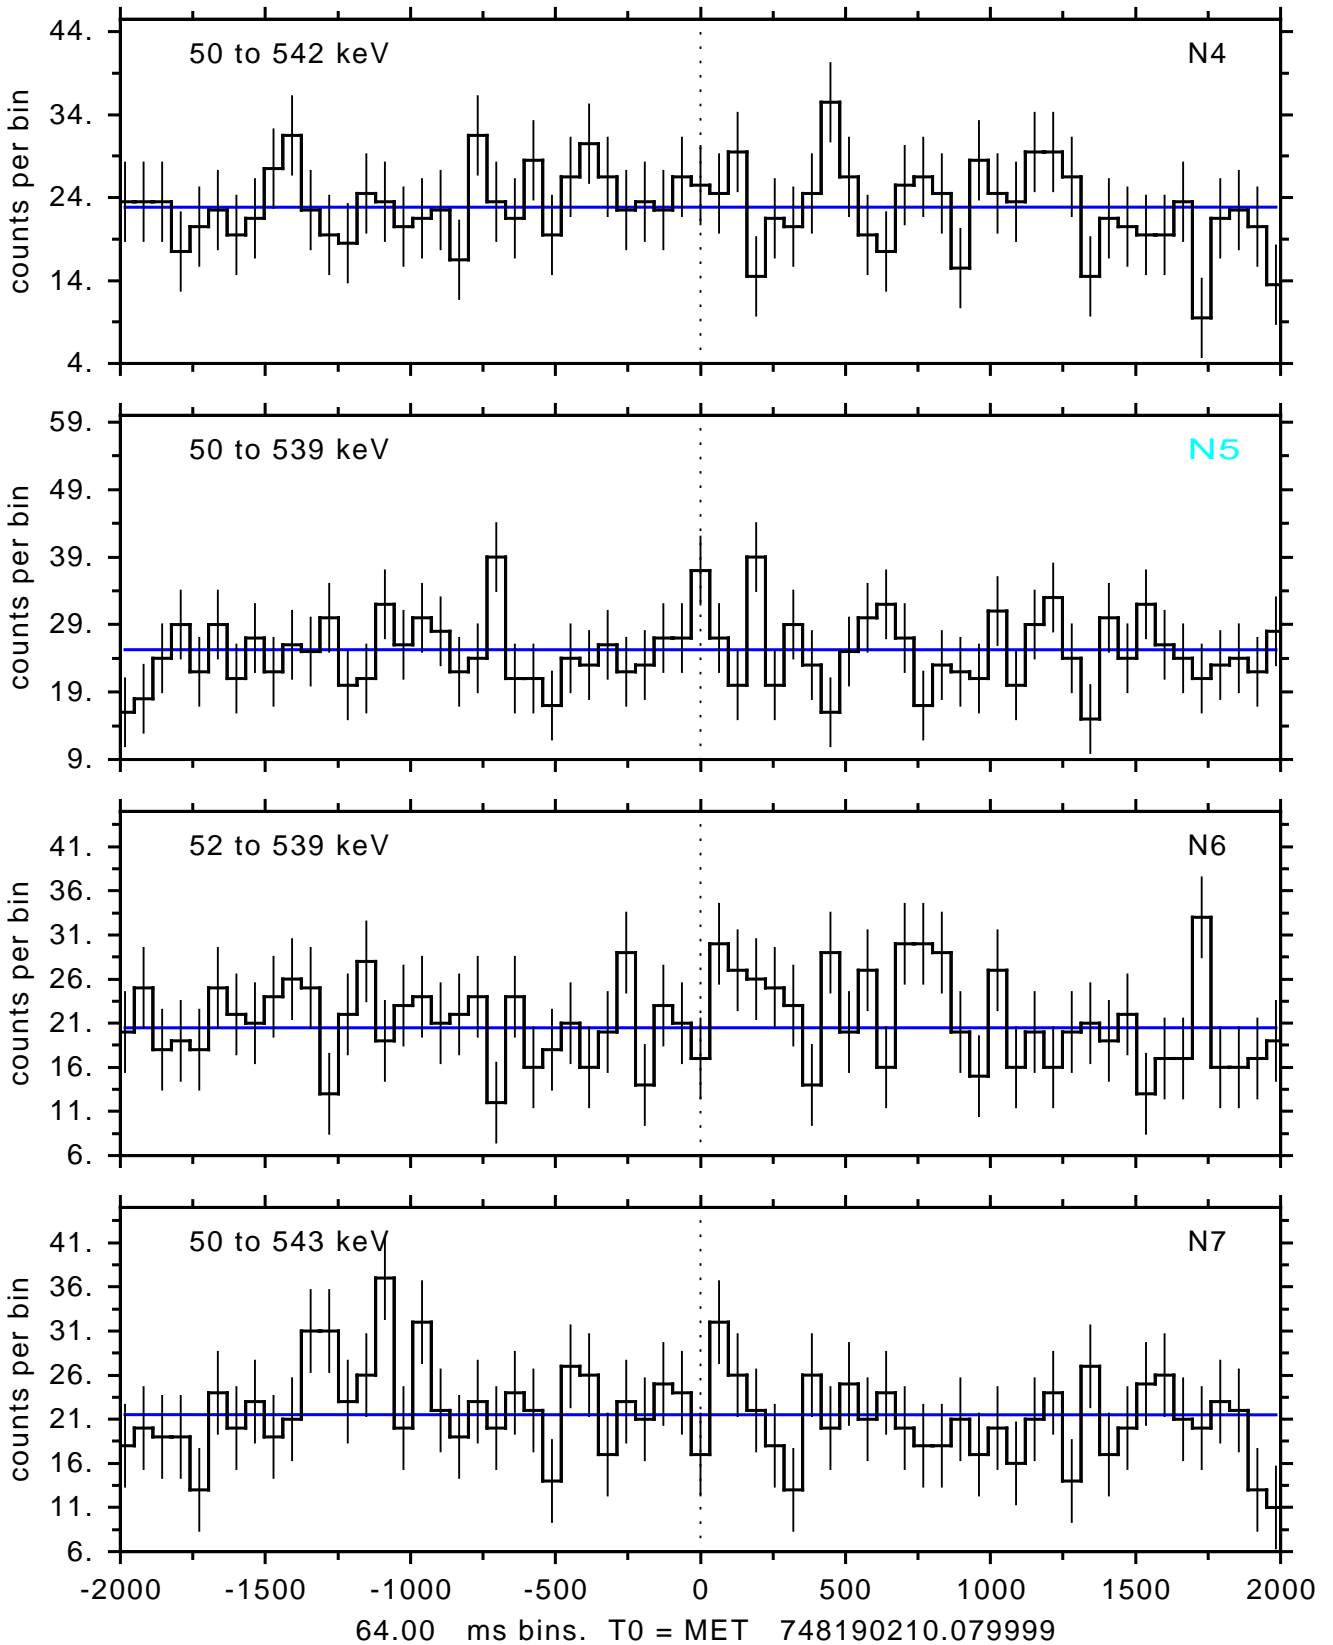

sGRB ver 120f of 2022 Dec 3 run on 2024-09-16 13:00:07

T0 = 748190210.079999 = 2024-09-16 14:36:45.080000

Algr: 2: P01 of F0001: glg_tte_b0_240916_14z_v00

sGRB ver 120f of 2022 Dec 3 run on 2024-09-16 13:00:07
T0 = 748190210.079999 = 2024-09-16 14:36:45.080000
Algr: 2: P01 of F0001: glg_tte_b0_240916_14z_v00