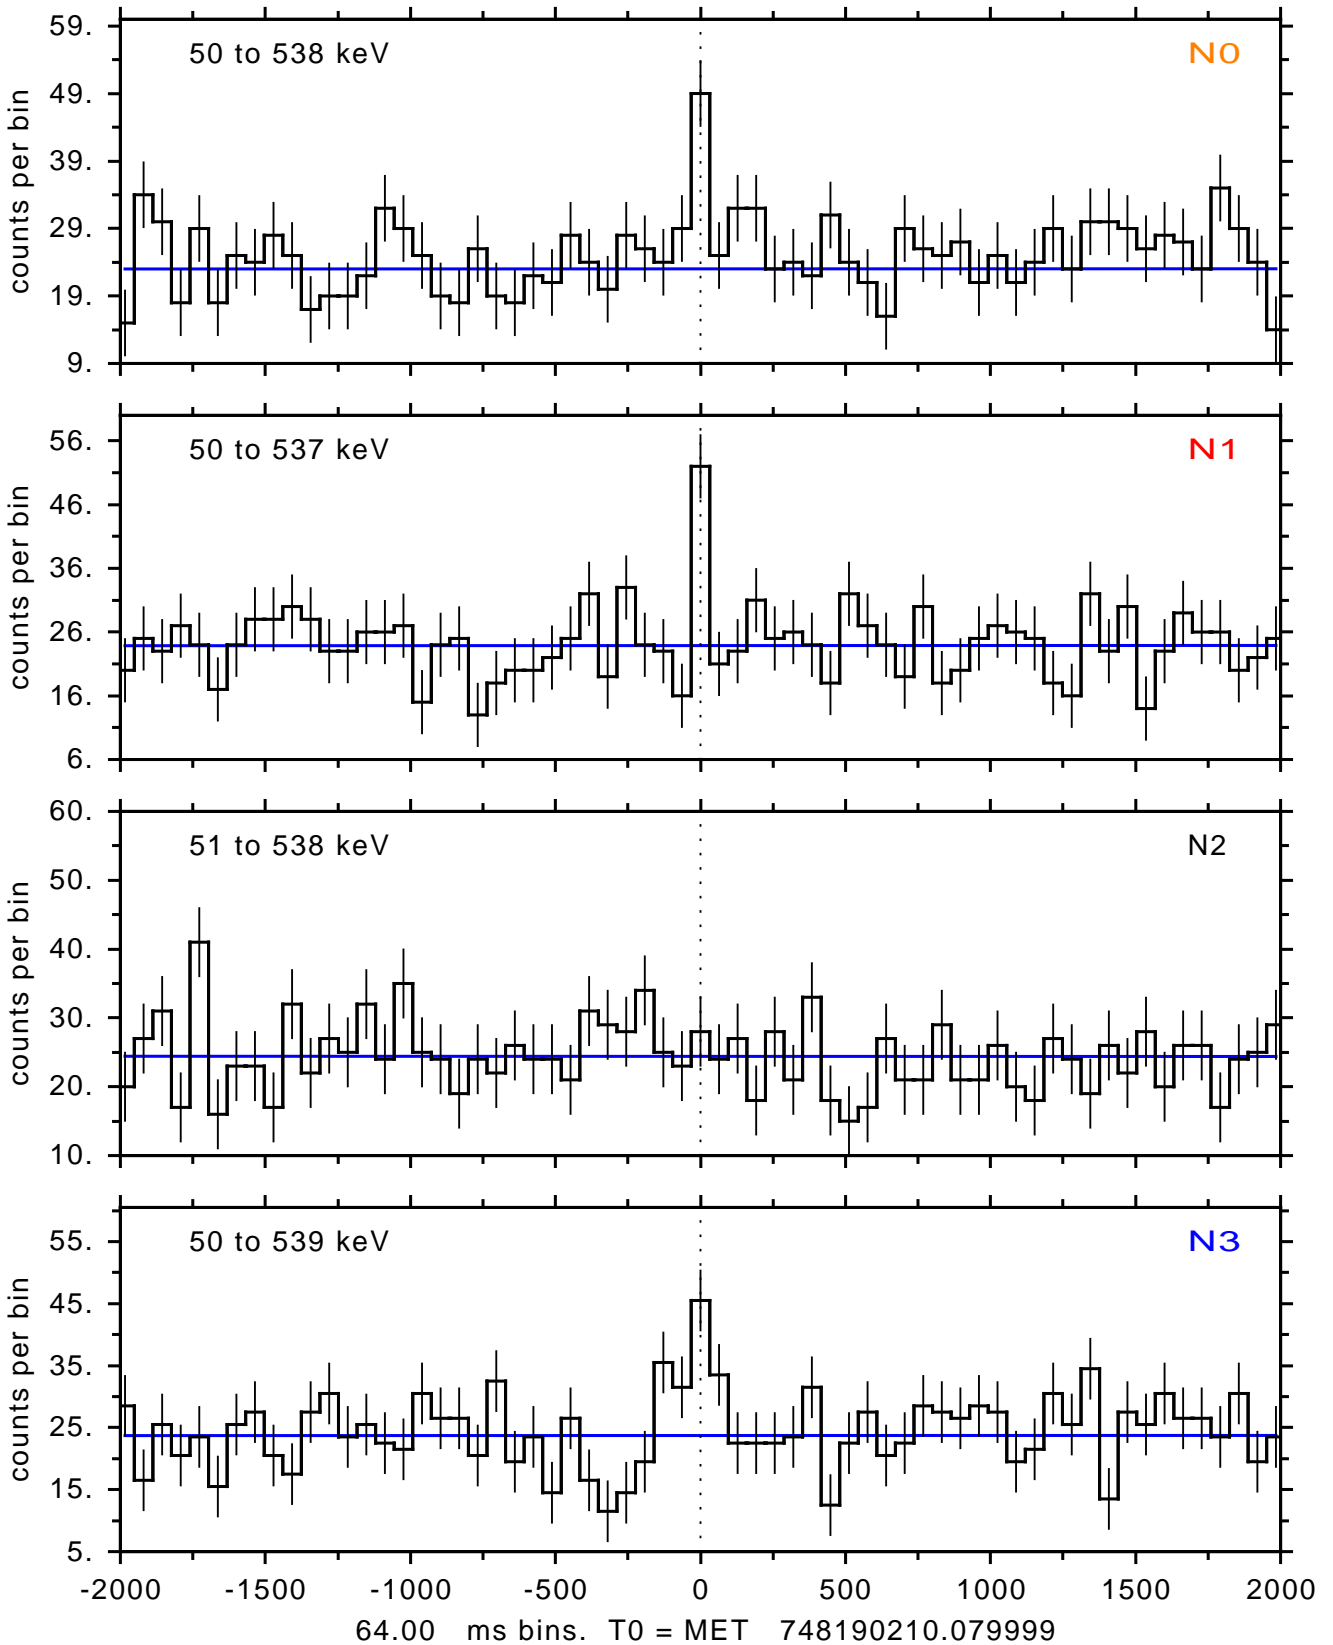

sGRB ver 120f of 2022 Dec 3 run on 2024-09-16 13:00:07

T0 = 748190210.079999 = 2024-09-16 14:36:45.080000

Algr: 2: P01 of F0001: glg_tte_b0_240916_14z_v00

sGRB ver 120f of 2022 Dec 3 run on 2024-09-16 13:00:07
T0 = 748190210.079999 = 2024-09-16 14:36:45.080000
Algr: 2: P01 of F0001: glg_tte_b0_240916_14z_v00