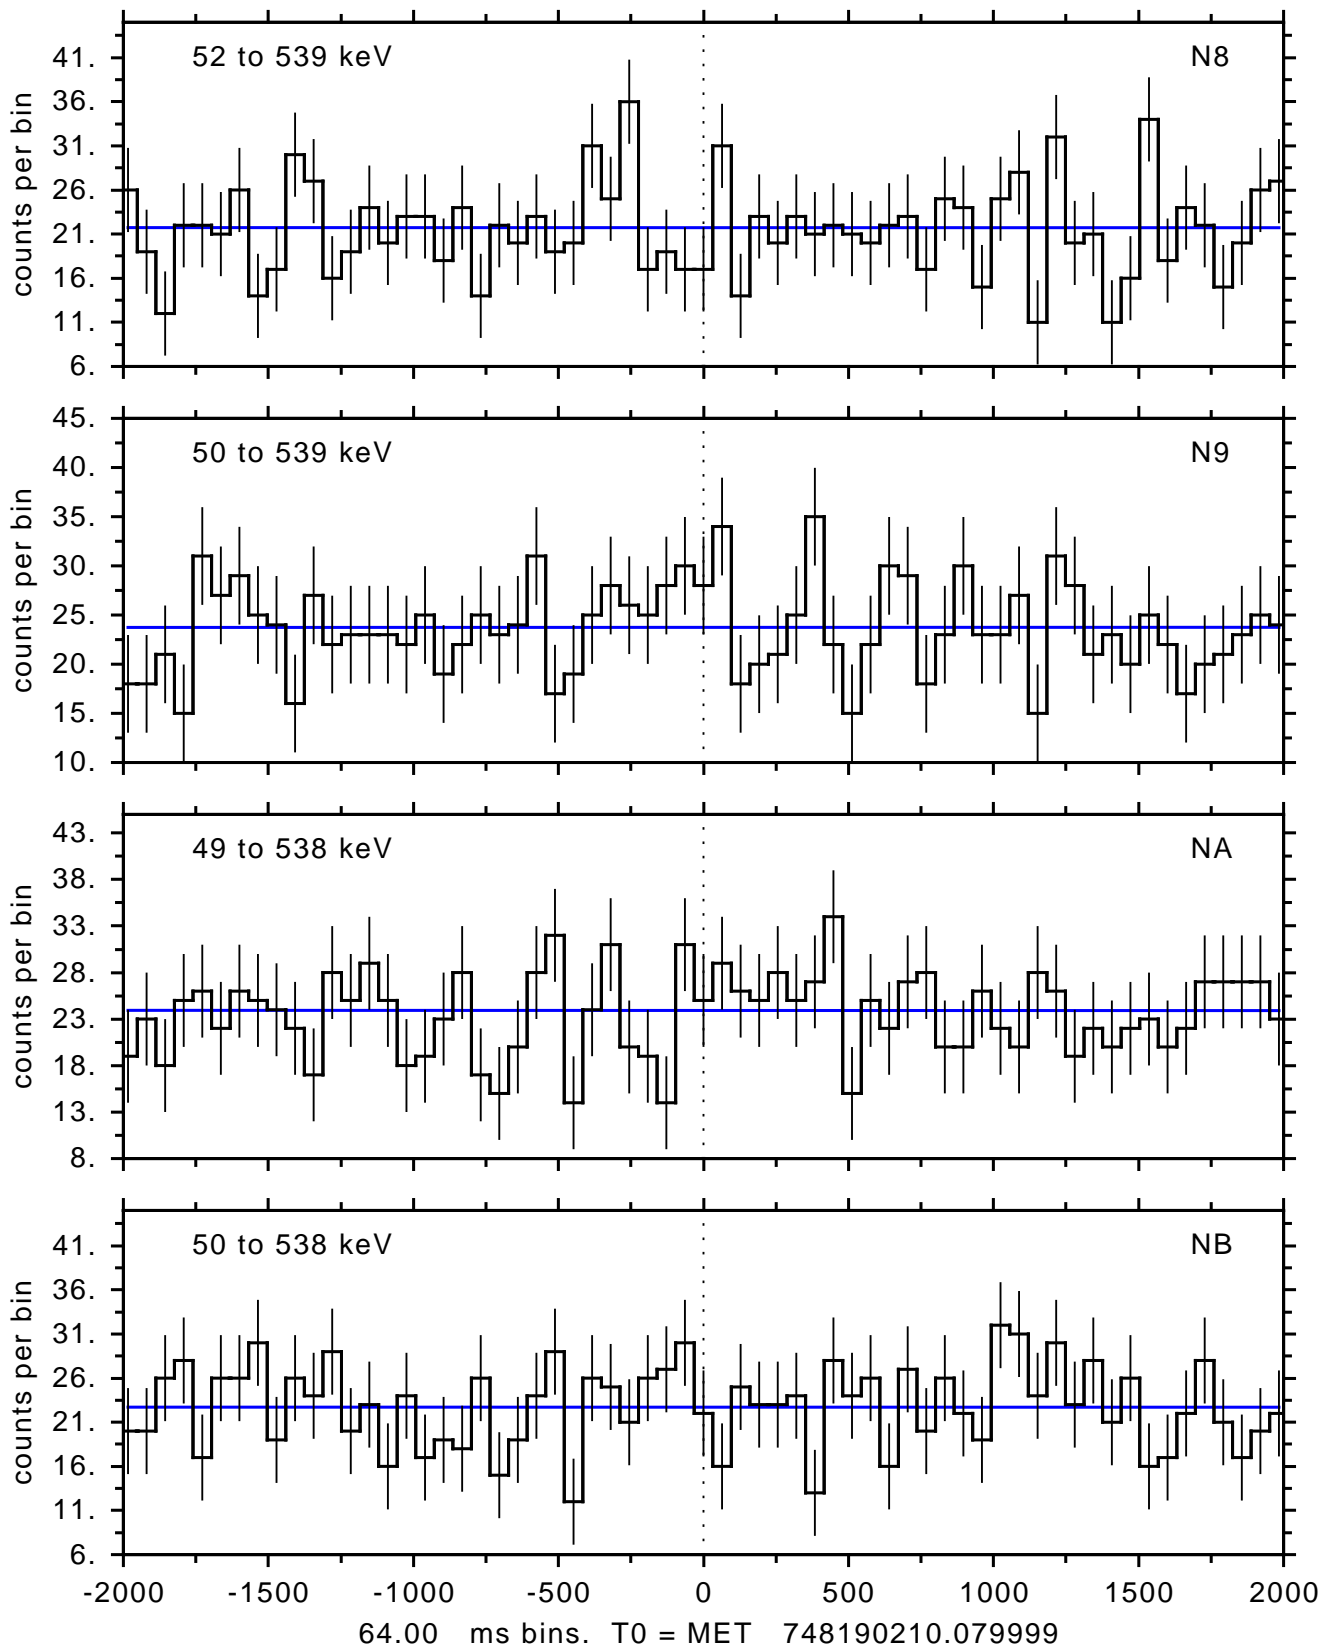

sGRB ver 120f of 2022 Dec 3 run on 2024-09-16 13:00:07

T0 = 748190210.079999 = 2024-09-16 14:36:45.080000

Algr: 2: P01 of F0001: glg_tte_b0_240916_14z_v00

sGRB ver 120f of 2022 Dec 3 run on 2024-09-16 13:00:07
T0 = 748190210.079999 = 2024-09-16 14:36:45.080000
Algr: 2: P01 of F0001: glg_tte_b0_240916_14z_v00