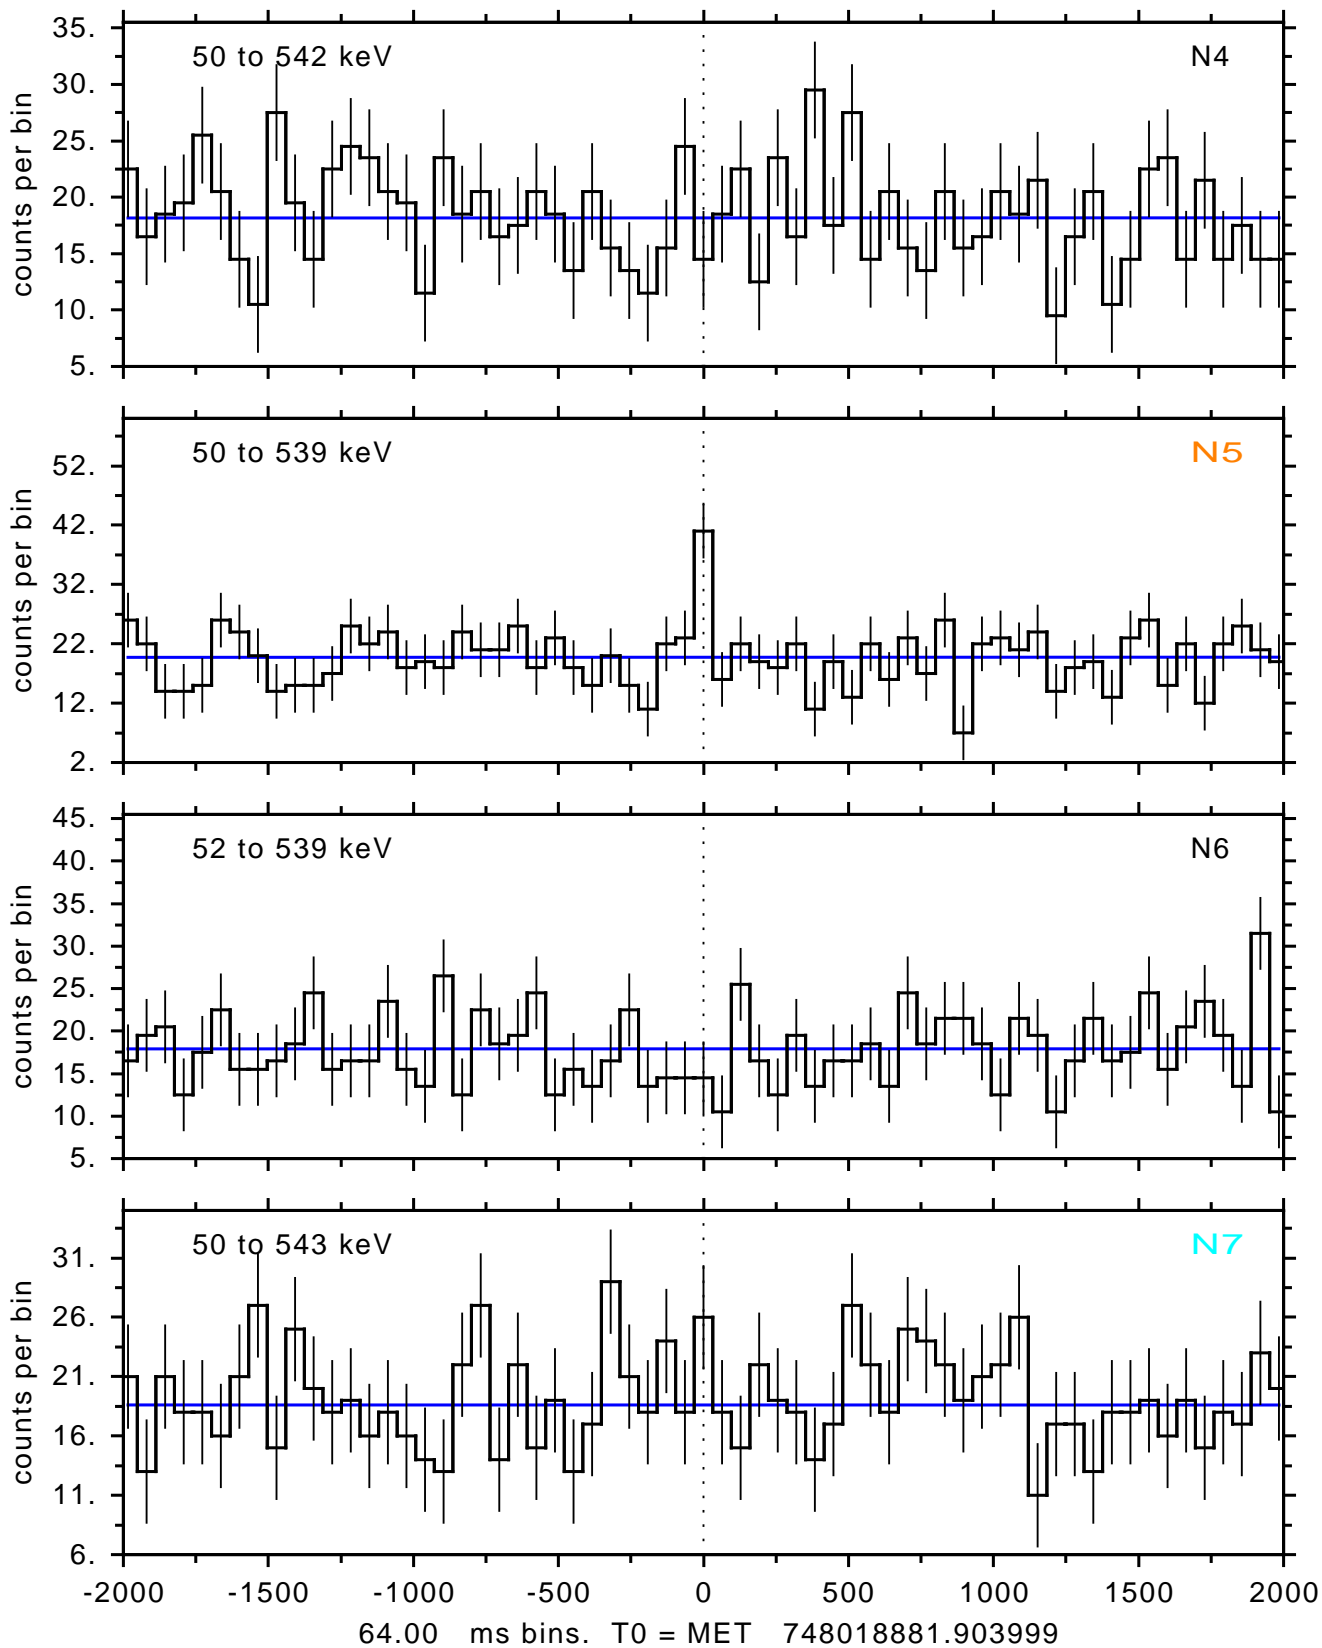

sGRB ver 120f of 2022 Dec 3 run on 2024-09-14 15:10:32  
T0 = 748018881.903999 = 2024-09-14 15:01:16.904000  
Algr: 2: P01 of F0001: glg\_tte\_b0\_240914\_15z\_v00

sGRB ver 120f of 2022 Dec 3 run on 2024-09-14 15:10:32

T0 = 748018881.903999 = 2024-09-14 15:01:16.904000

Algr: 2: P01 of F0001: glg\_tte\_b0\_240914\_15z\_v00

sGRB ver 120f of 2022 Dec 3 run on 2024-09-14 15:10:32

T0 = 748018881.903999 = 2024-09-14 15:01:16.904000

Algr: 2: P01 of F0001: glg\_tte\_b0\_240914\_15z\_v00

sGRB ver 120f of 2022 Dec 3 run on 2024-09-14 15:10:32  
T0 = 748018881.903999 = 2024-09-14 15:01:16.904000  
Algr: 2: P01 of F0001: glg\_tte\_b0\_240914\_15z\_v00