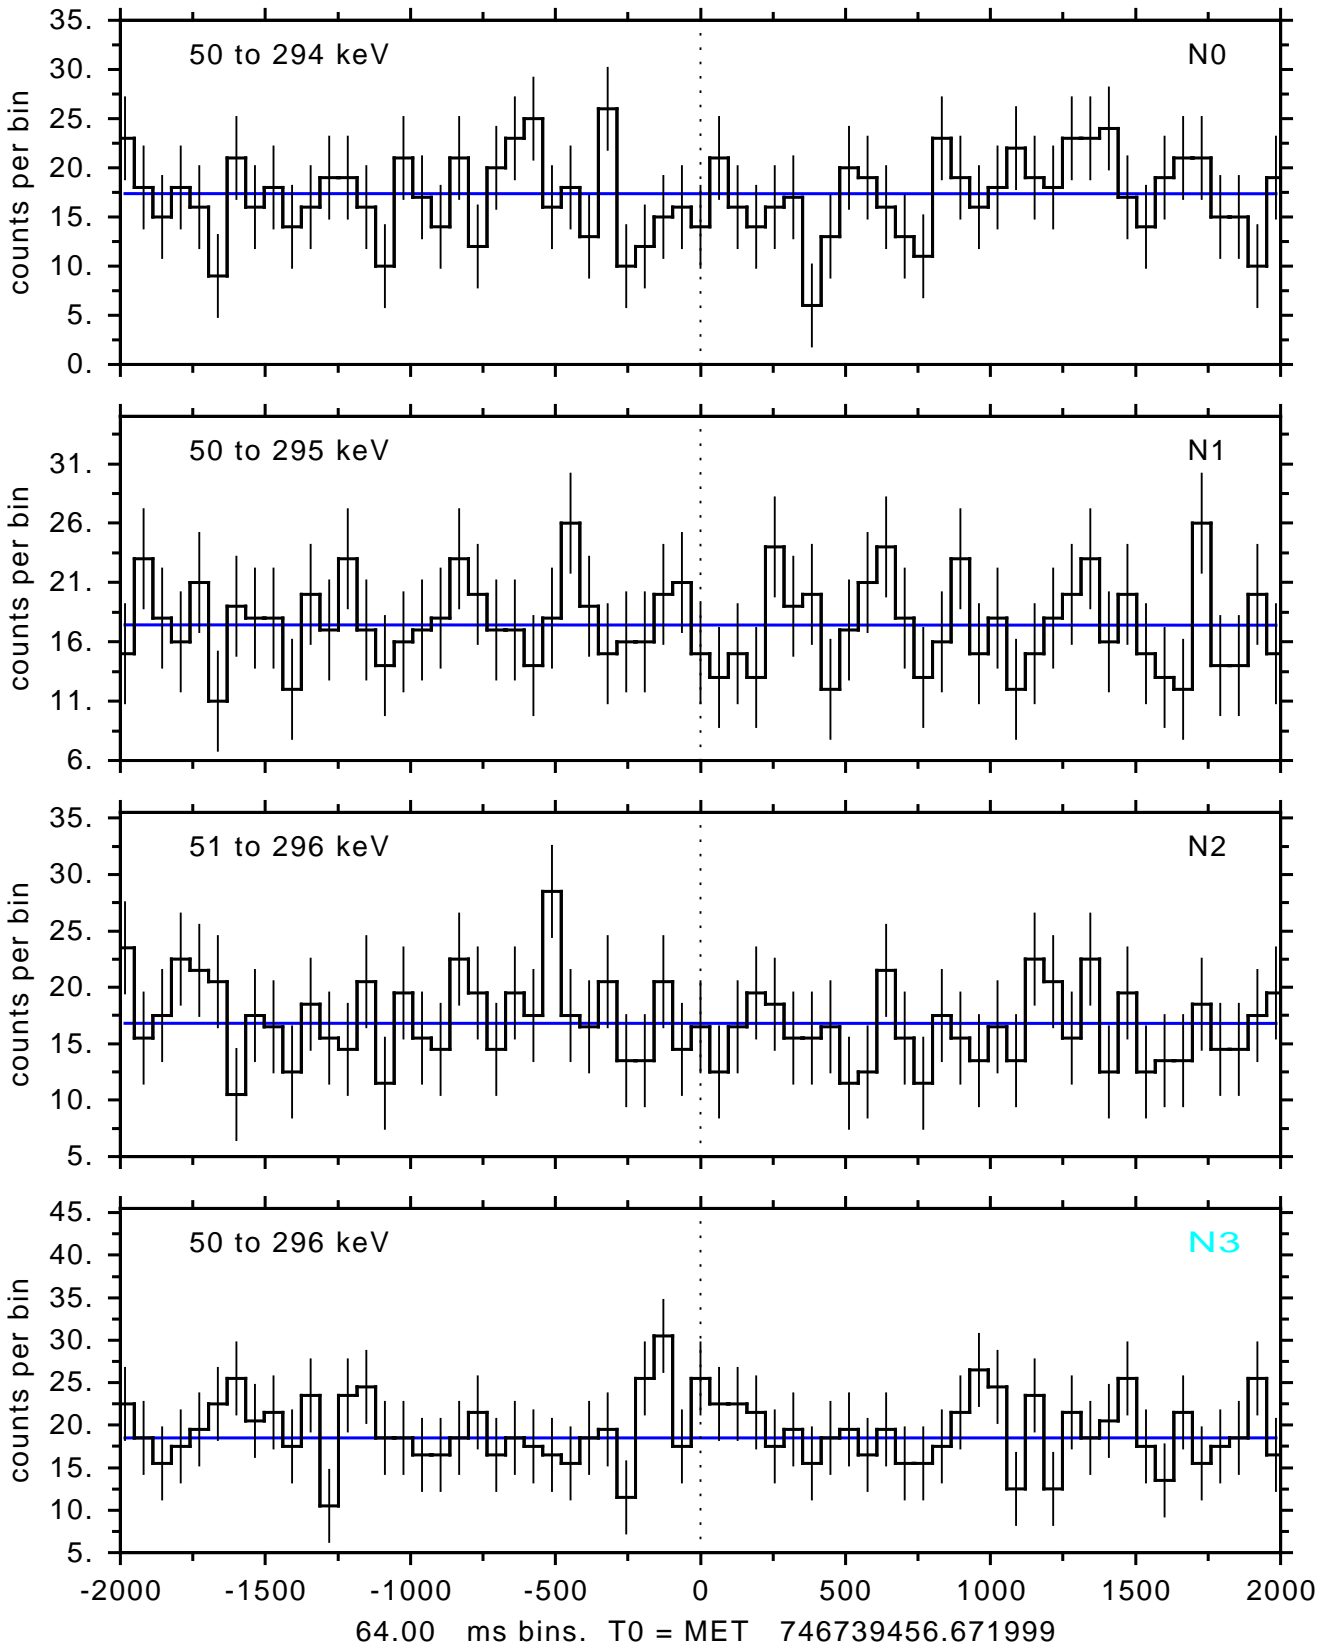

sGRB ver 120f of 2022 Dec 3 run on 2024-08-30 18:06:33
T0 = 746739456.671999 = 2024-08-30 19:37:31.672000
Algr: 4: P01 of F0001: glg_tte_b0_240830_19z_v00

sGRB ver 120f of 2022 Dec 3 run on 2024-08-30 18:06:33
T0 = 746739456.671999 = 2024-08-30 19:37:31.672000
Algr: 4: P01 of F0001: glg_tte_b0_240830_19z_v00