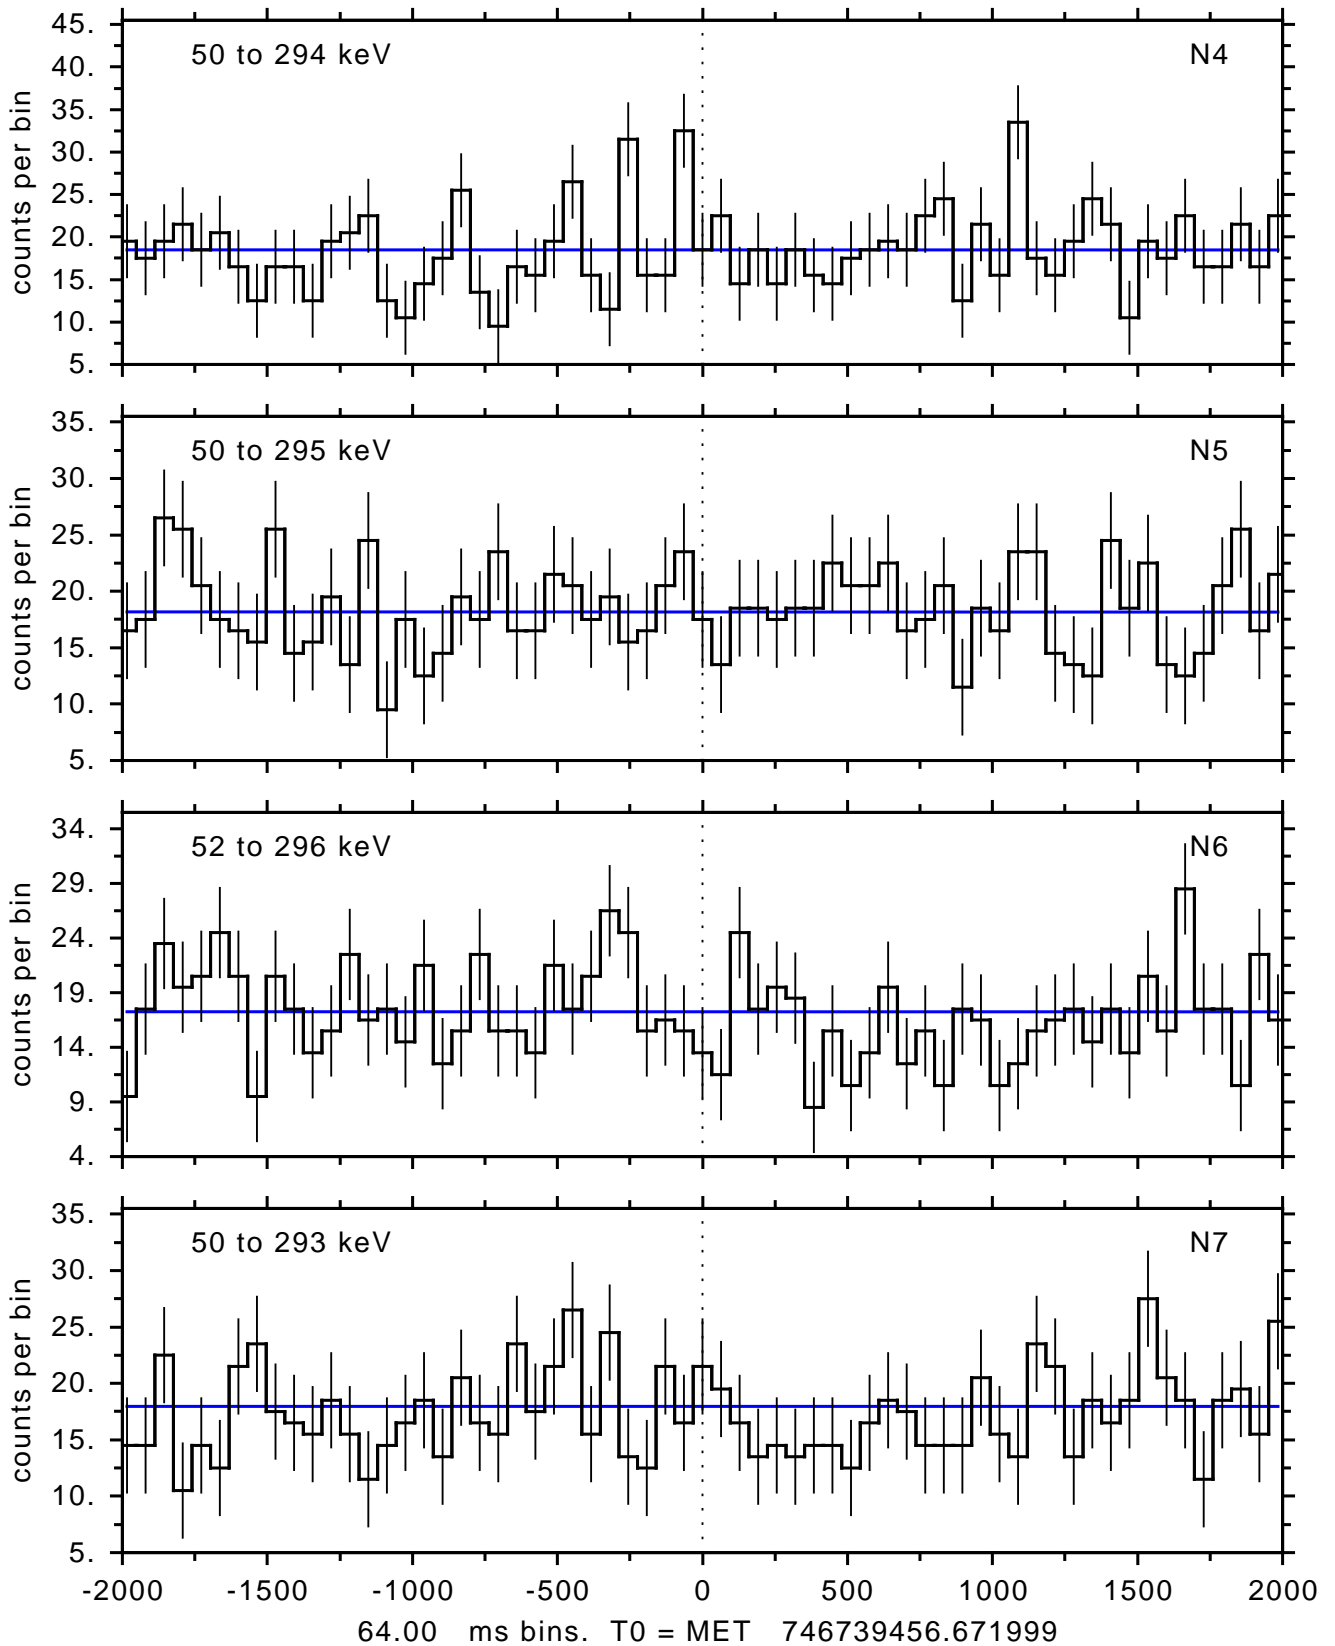

sGRB ver 120f of 2022 Dec 3 run on 2024-08-30 18:06:33
T0 = 746739456.671999 = 2024-08-30 19:37:31.672000
Algr: 4: P01 of F0001: glg_tte_b0_240830_19z_v00

sGRB ver 120f of 2022 Dec 3 run on 2024-08-30 18:06:33
T0 = 746739456.671999 = 2024-08-30 19:37:31.672000
Algr: 4: P01 of F0001: glg_tte_b0_240830_19z_v00