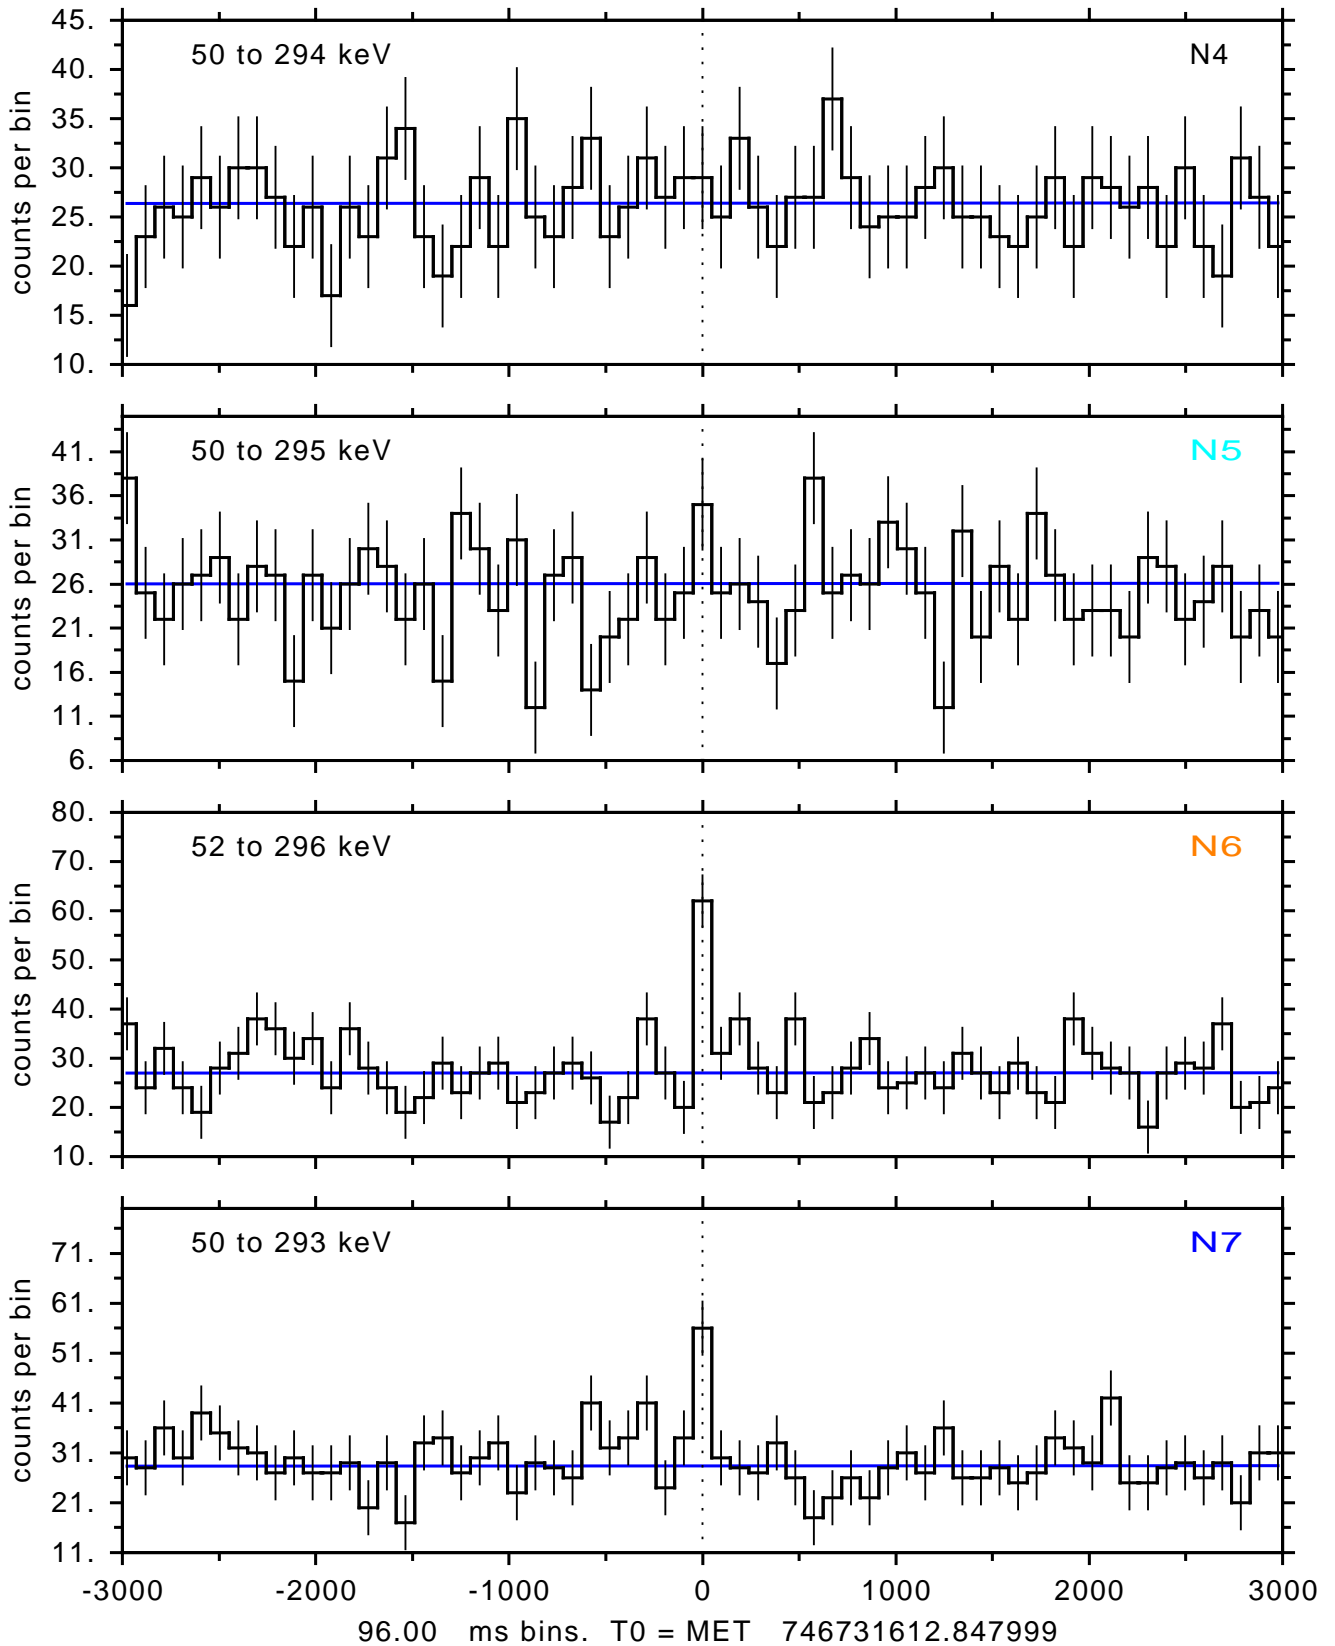

sGRB ver 120f of 2022 Dec 3 run on 2024-08-30 15:20:09  
T0 = 746731612.847999 = 2024-08-30 17:26:47.848000  
Algr: 4: P01 of F0001: glg\_tte\_b0\_240830\_17z\_v00

sGRB ver 120f of 2022 Dec 3 run on 2024-08-30 15:20:09

T0 = 746731612.847999 = 2024-08-30 17:26:47.848000

Algr: 4: P01 of F0001: glg\_tte\_b0\_240830\_17z\_v00

sGRB ver 120f of 2022 Dec 3 run on 2024-08-30 15:20:09  
T0 = 746731612.847999 = 2024-08-30 17:26:47.848000  
Algr: 4: P01 of F0001: glg\_tte\_b0\_240830\_17z\_v00

sGRB ver 120f of 2022 Dec 3 run on 2024-08-30 15:20:09  
T0 = 746731612.847999 = 2024-08-30 17:26:47.848000  
Algr: 4: P01 of F0001: glg\_tte\_b0\_240830\_17z\_v00