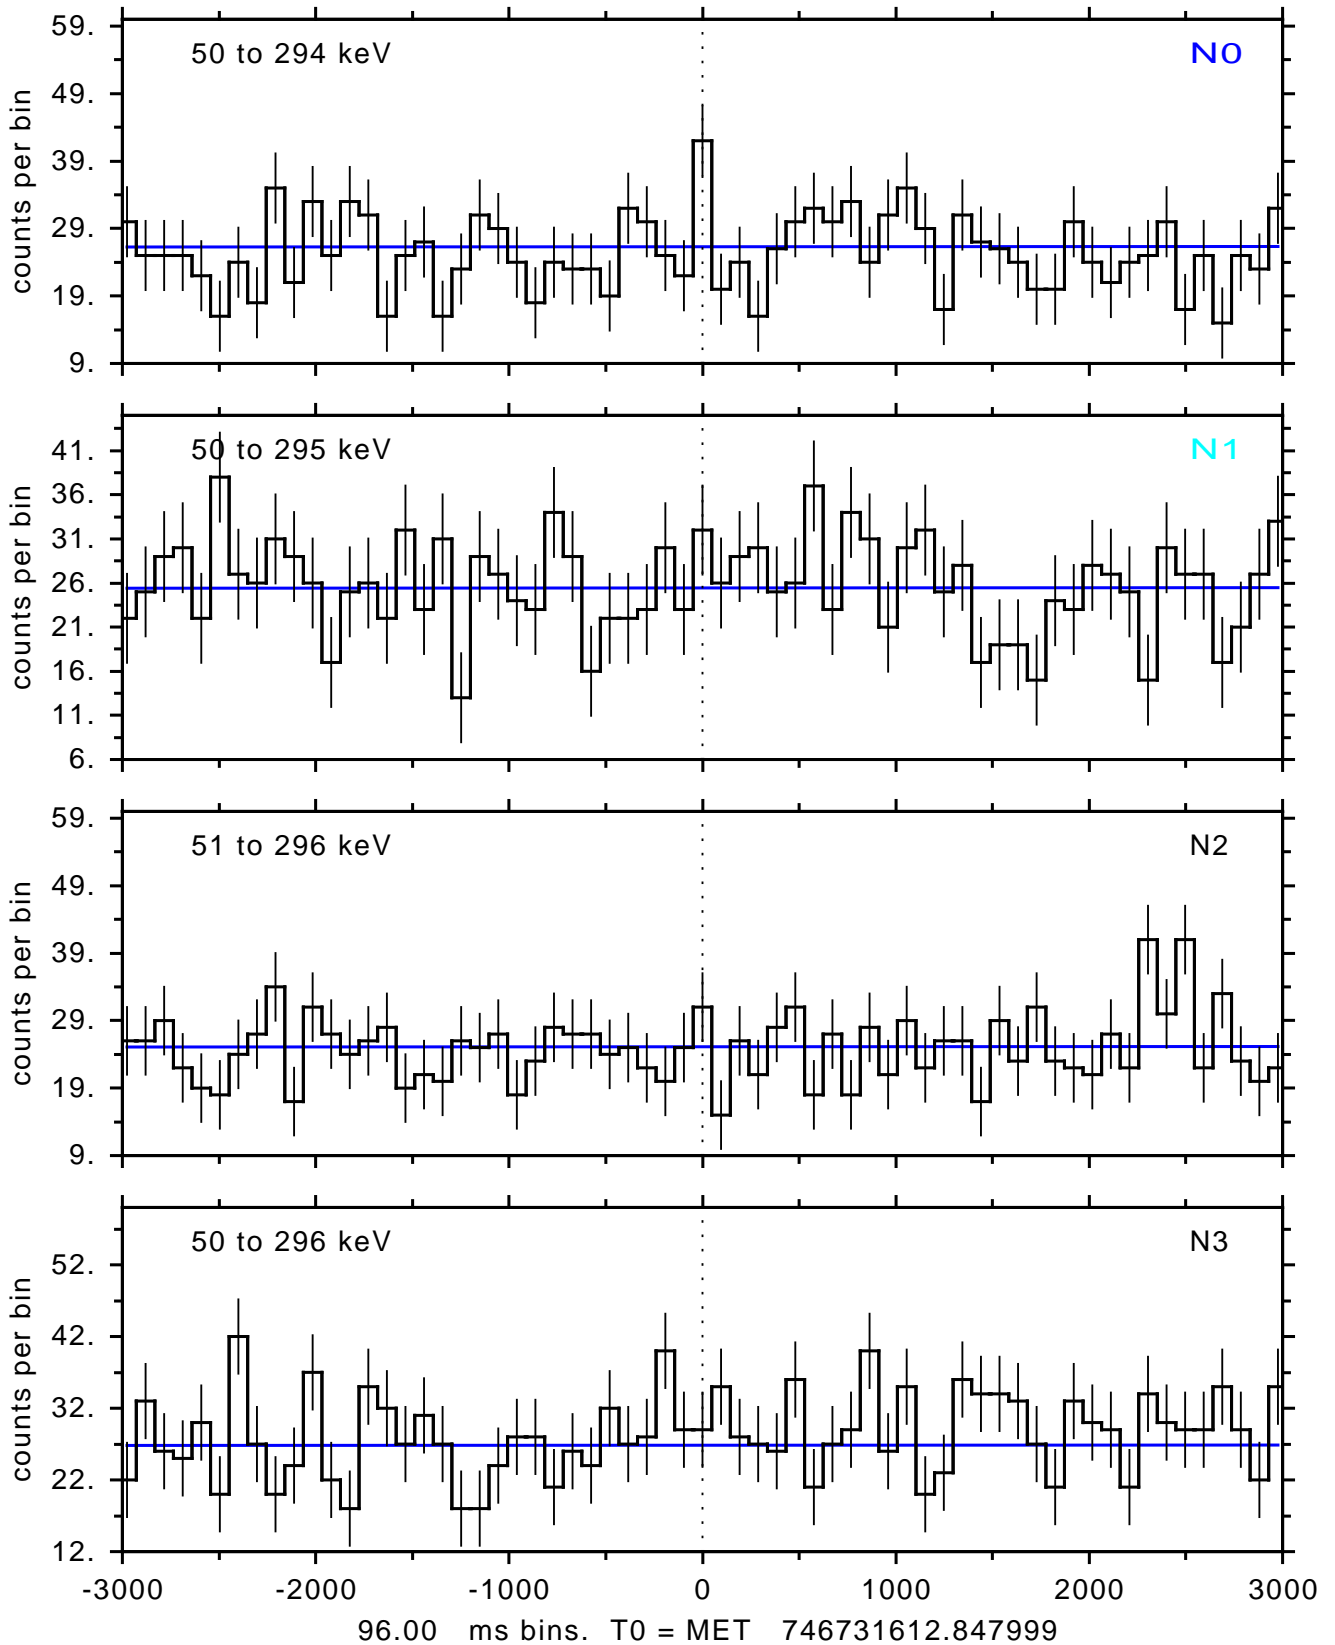

sGRB ver 120f of 2022 Dec 3 run on 2024-08-30 15:20:09  
T0 = 746731612.847999 = 2024-08-30 17:26:47.848000  
Algr: 4: P01 of F0001: glg\_tte\_b0\_240830\_17z\_v00

sGRB ver 120f of 2022 Dec 3 run on 2024-08-30 15:20:09

T0 = 746731612.847999 = 2024-08-30 17:26:47.848000

Algr: 4: P01 of F0001: glg\_tte\_b0\_240830\_17z\_v00

sGRB ver 120f of 2022 Dec 3 run on 2024-08-30 15:20:09  
T0 = 746731612.847999 = 2024-08-30 17:26:47.848000  
Algr: 4: P01 of F0001: glg\_tte\_b0\_240830\_17z\_v00

sGRB ver 120f of 2022 Dec 3 run on 2024-08-30 15:20:09  
T0 = 746731612.847999 = 2024-08-30 17:26:47.848000  
Algr: 4: P01 of F0001: glg\_tte\_b0\_240830\_17z\_v00