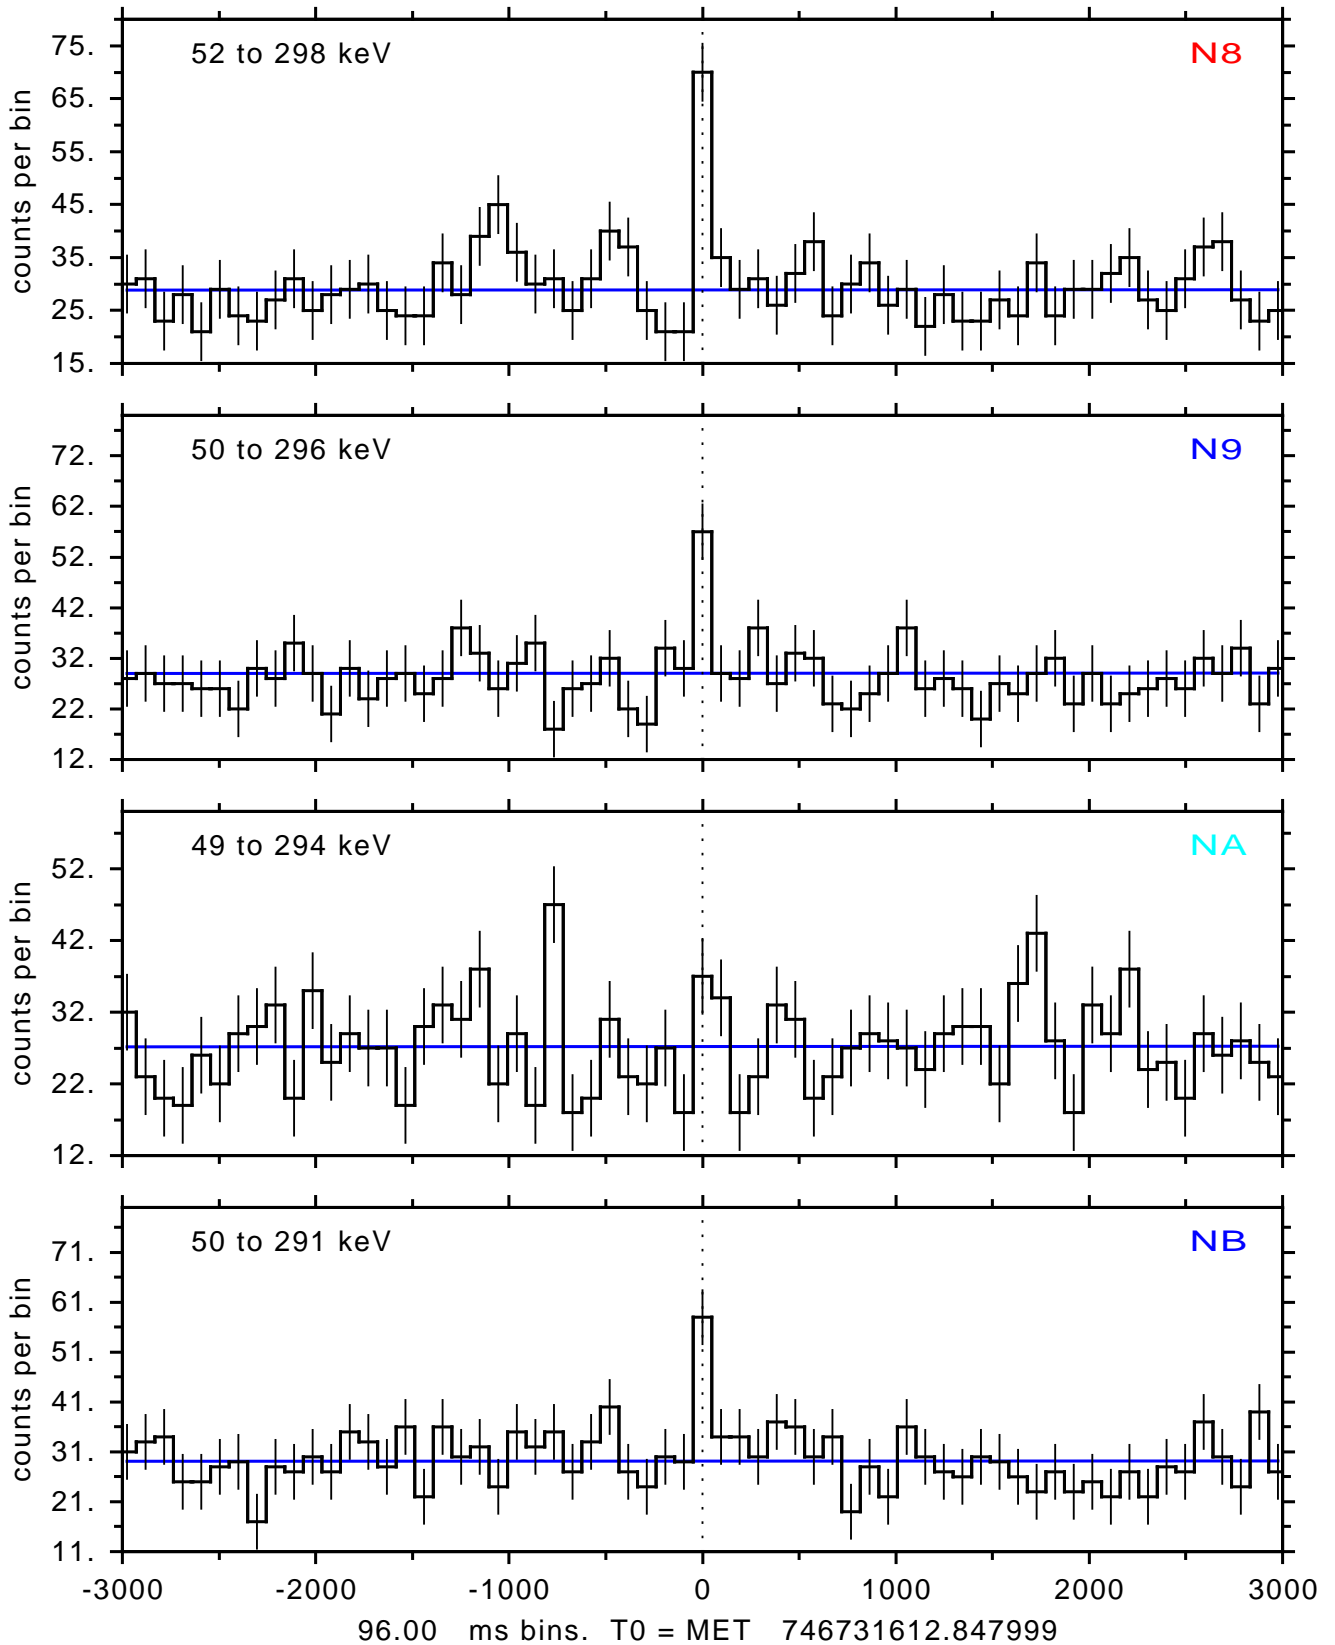

sGRB ver 120f of 2022 Dec 3 run on 2024-08-30 15:20:09  
T0 = 746731612.847999 = 2024-08-30 17:26:47.848000  
Algr: 4: P01 of F0001: glg\_tte\_b0\_240830\_17z\_v00

sGRB ver 120f of 2022 Dec 3 run on 2024-08-30 15:20:09

T0 = 746731612.847999 = 2024-08-30 17:26:47.848000

Algr: 4: P01 of F0001: glg\_tte\_b0\_240830\_17z\_v00

sGRB ver 120f of 2022 Dec 3 run on 2024-08-30 15:20:09  
T0 = 746731612.847999 = 2024-08-30 17:26:47.848000  
Algr: 4: P01 of F0001: glg\_tte\_b0\_240830\_17z\_v00

sGRB ver 120f of 2022 Dec 3 run on 2024-08-30 15:20:09  
T0 = 746731612.847999 = 2024-08-30 17:26:47.848000  
Algr: 4: P01 of F0001: glg\_tte\_b0\_240830\_17z\_v00