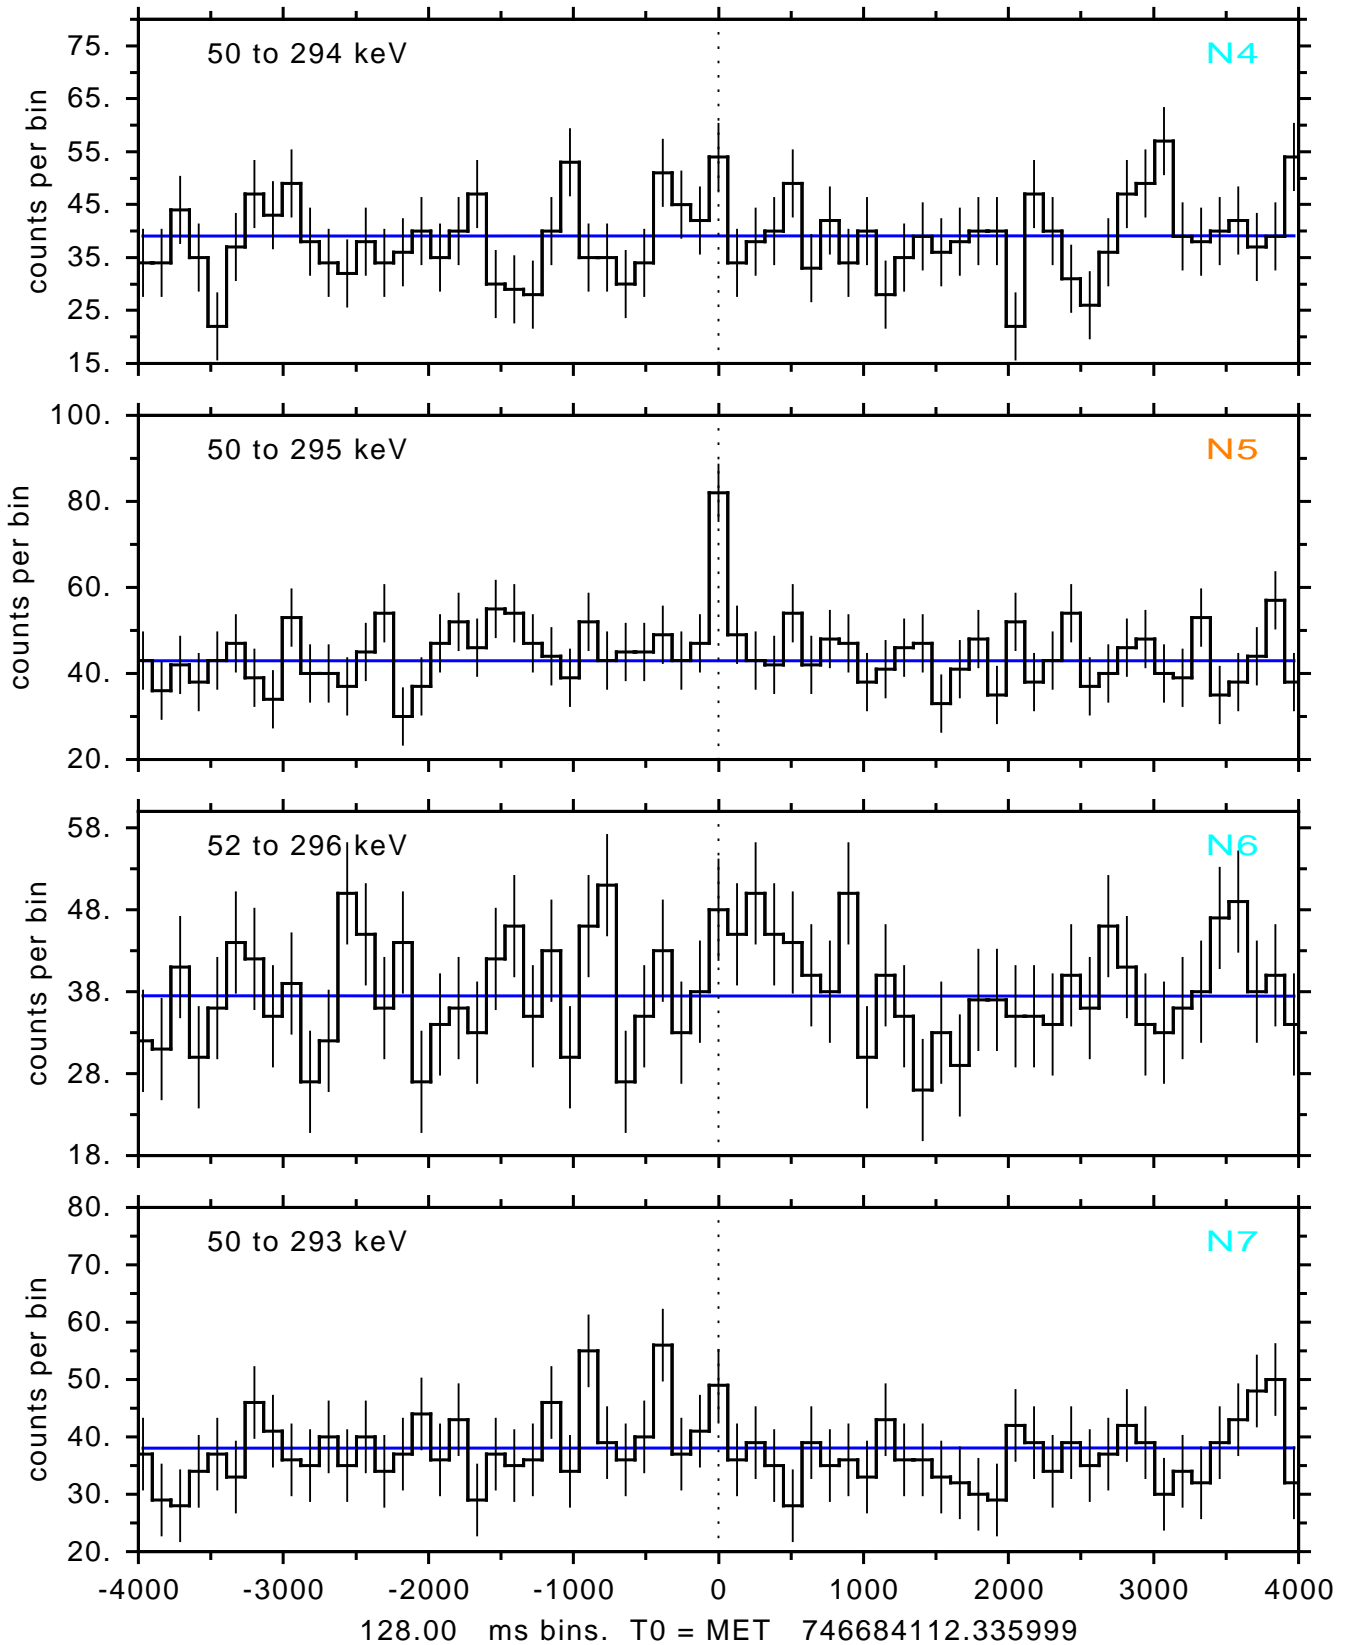

sGRB ver 120f of 2022 Dec 3 run on 2024-08-30 03:51:38
T0 = 746684112.335999 = 2024-08-30 04:15:07.336000
Algr: 4: P02 of F0001: glg_tte_b0_240830_04z_v00

sGRB ver 120f of 2022 Dec 3 run on 2024-08-30 03:51:38
T0 = 746684112.335999 = 2024-08-30 04:15:07.336000
Algr: 4: P02 of F0001: glg_tte_b0_240830_04z_v00