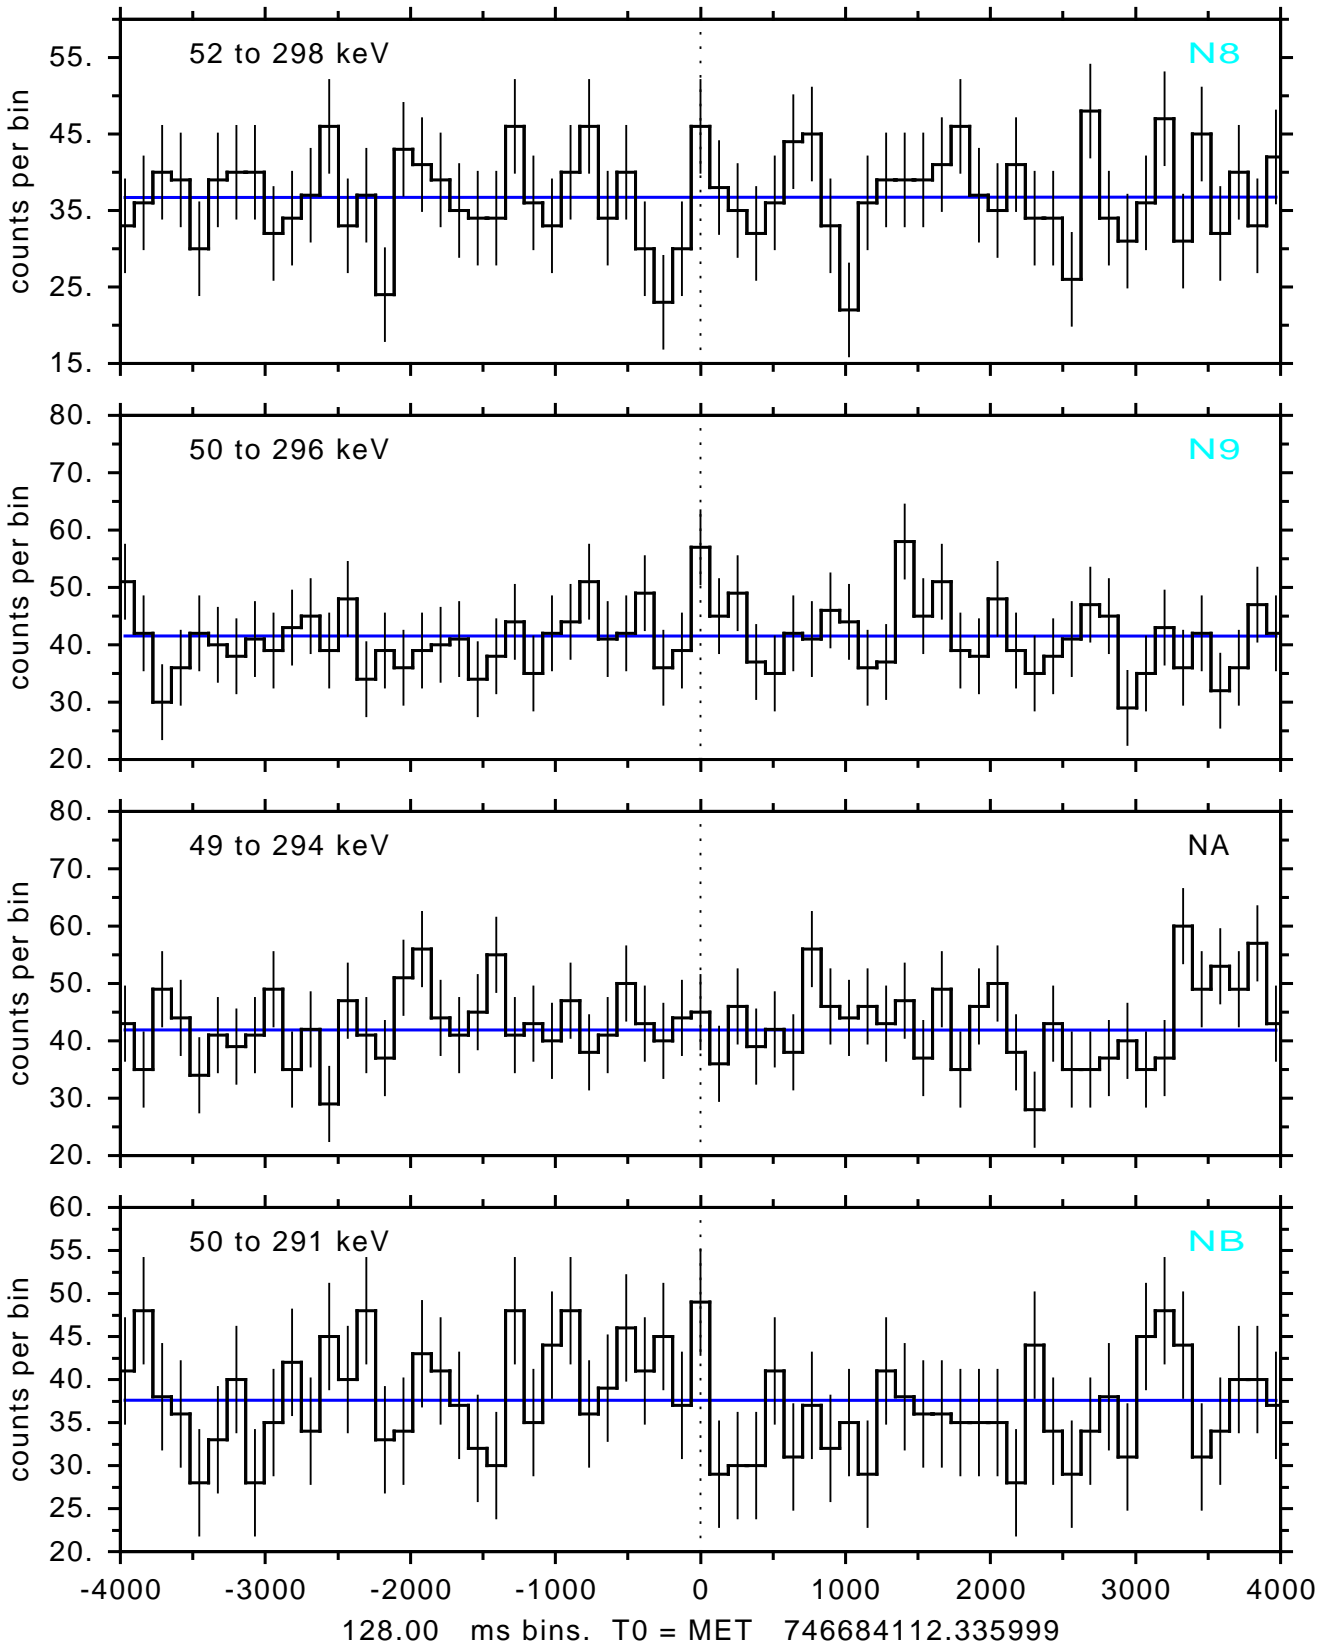

sGRB ver 120f of 2022 Dec 3 run on 2024-08-30 03:51:38
T0 = 746684112.335999 = 2024-08-30 04:15:07.336000
Algr: 4: P02 of F0001: glg_tte_b0_240830_04z_v00

sGRB ver 120f of 2022 Dec 3 run on 2024-08-30 03:51:38
T0 = 746684112.335999 = 2024-08-30 04:15:07.336000
Algr: 4: P02 of F0001: glg_tte_b0_240830_04z_v00