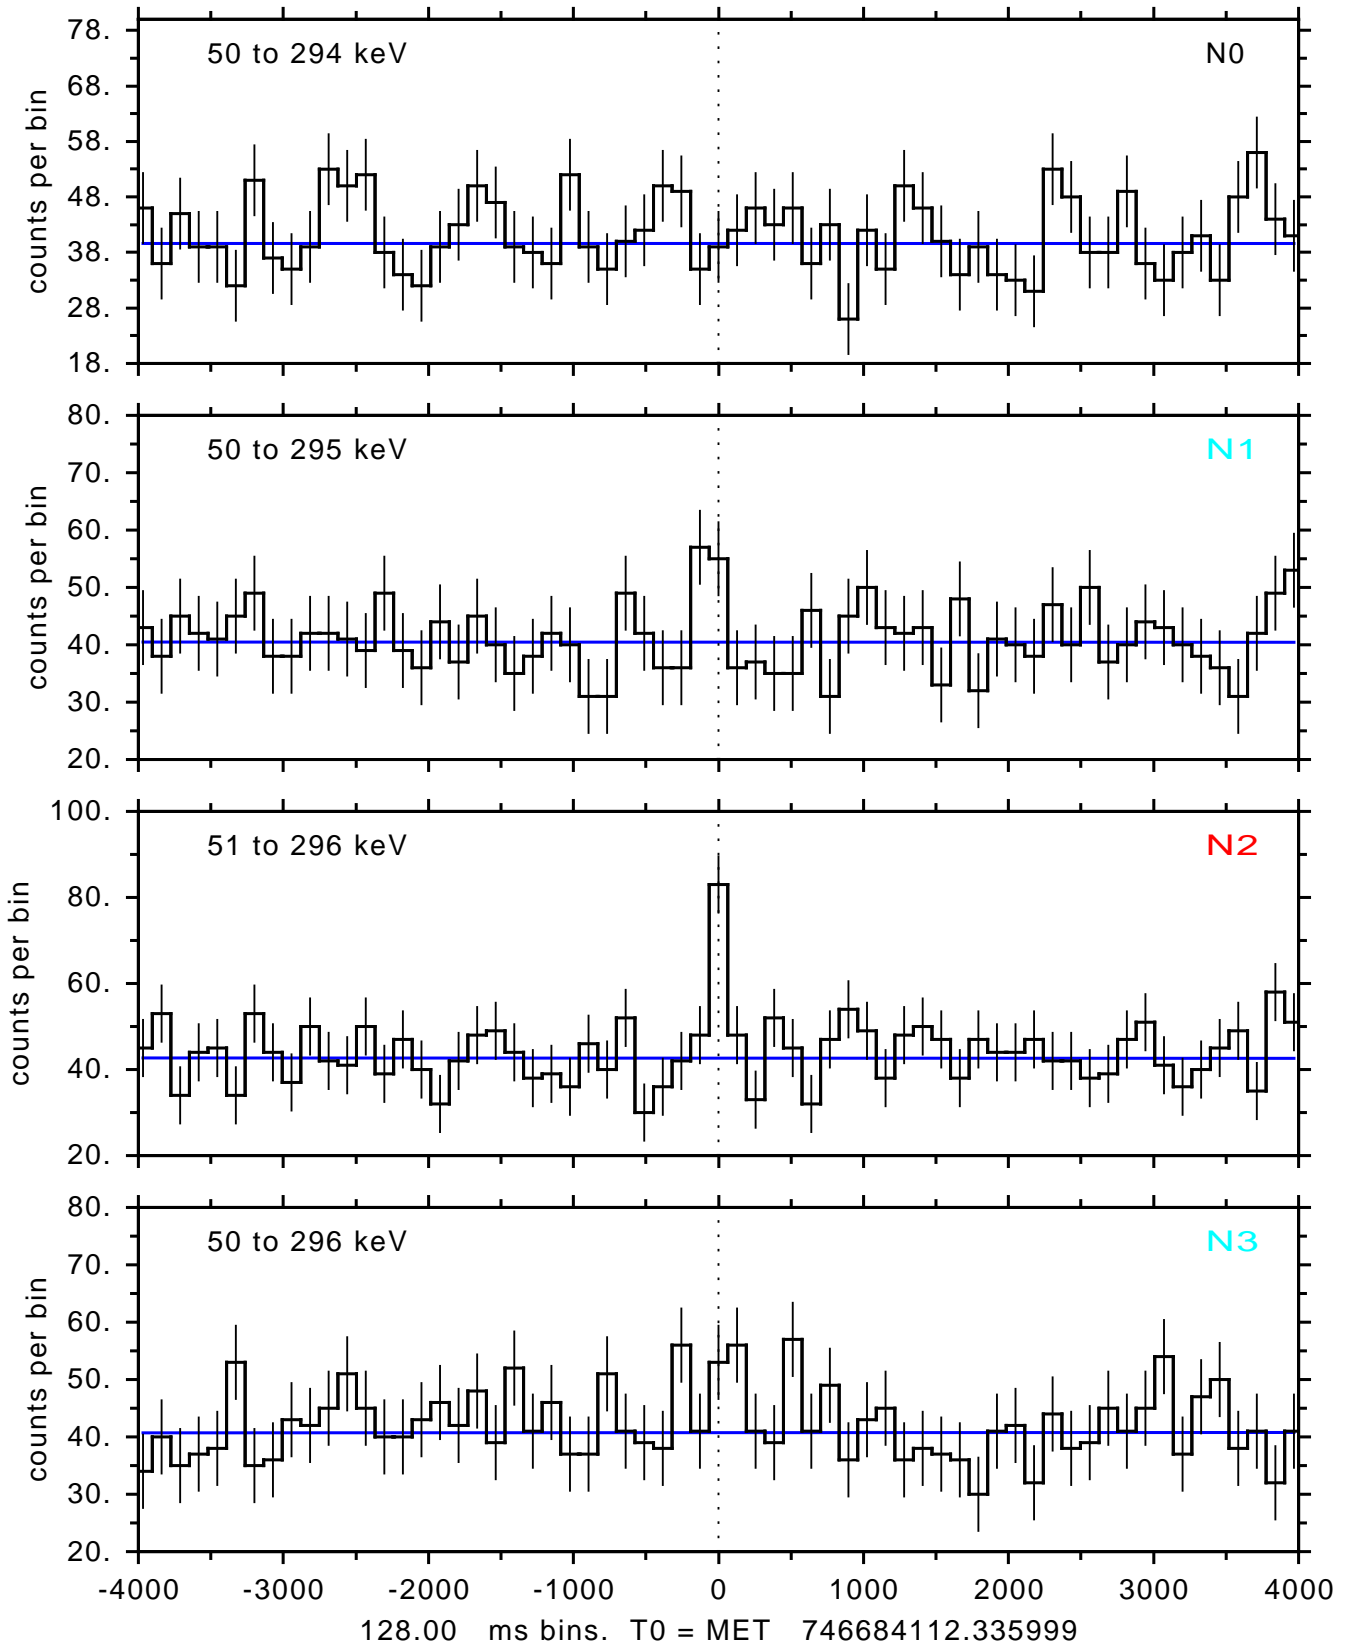

sGRB ver 120f of 2022 Dec 3 run on 2024-08-30 03:51:38
T0 = 746684112.335999 = 2024-08-30 04:15:07.336000
Algr: 4: P02 of F0001: glg_tte_b0_240830_04z_v00

sGRB ver 120f of 2022 Dec 3 run on 2024-08-30 03:51:38
T0 = 746684112.335999 = 2024-08-30 04:15:07.336000
Algr: 4: P02 of F0001: glg_tte_b0_240830_04z_v00