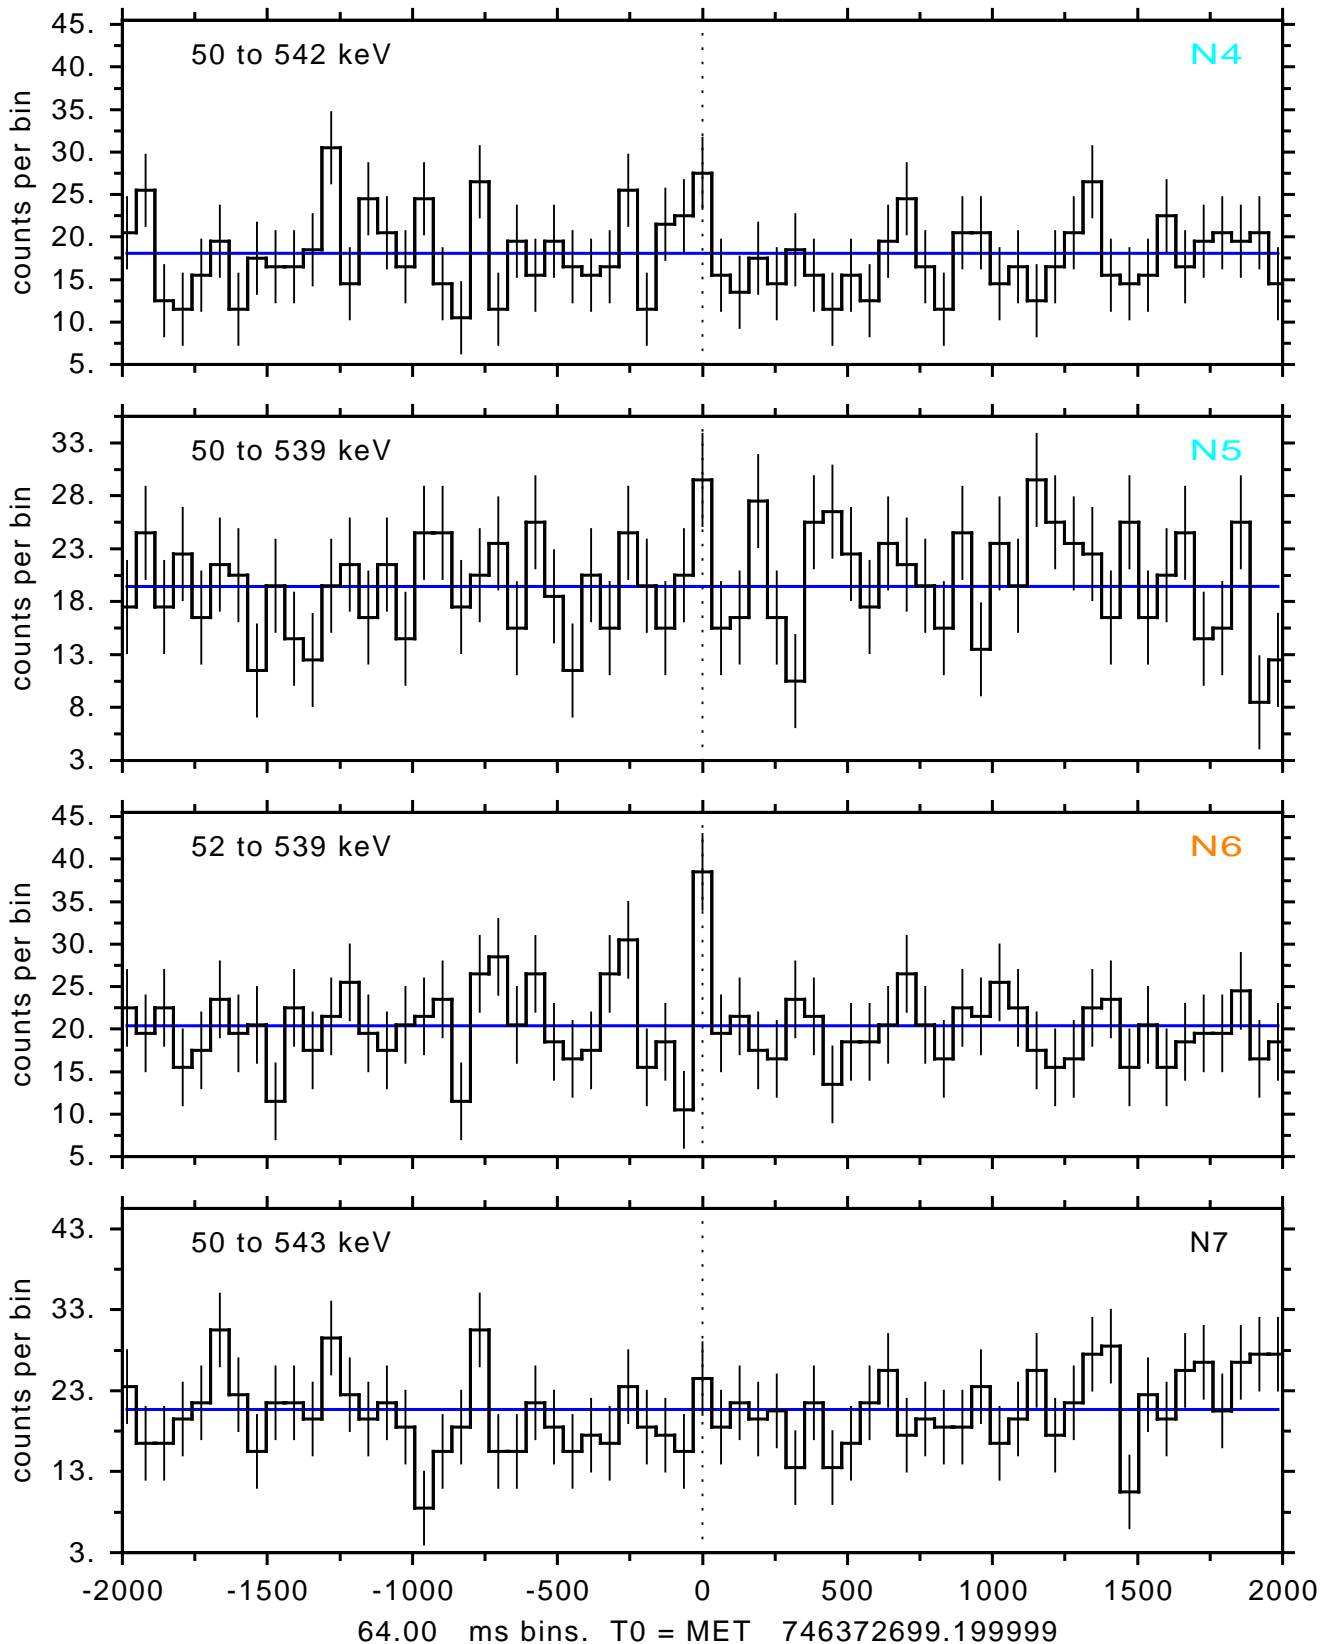

sGRB ver 120f of 2022 Dec 3 run on 2024-08-26 11:50:07
T0 = 746372699.199999 = 2024-08-26 13:44:54.200000
Algr: 2: P02 of F0001: glg_tte_b0_240826_13z_v00

sGRB ver 120f of 2022 Dec 3 run on 2024-08-26 11:50:07

T0 = 746372699.199999 = 2024-08-26 13:44:54.200000

Algr: 2: P02 of F0001: glg_tte_b0_240826_13z_v00

sGRB ver 120f of 2022 Dec 3 run on 2024-08-26 11:50:07

T0 = 746372699.199999 = 2024-08-26 13:44:54.200000

Algr: 2: P02 of F0001: glg_tte_b0_240826_13z_v00

sGRB ver 120f of 2022 Dec 3 run on 2024-08-26 11:50:07
T0 = 746372699.199999 = 2024-08-26 13:44:54.200000
Algr: 2: P02 of F0001: glg_tte_b0_240826_13z_v00