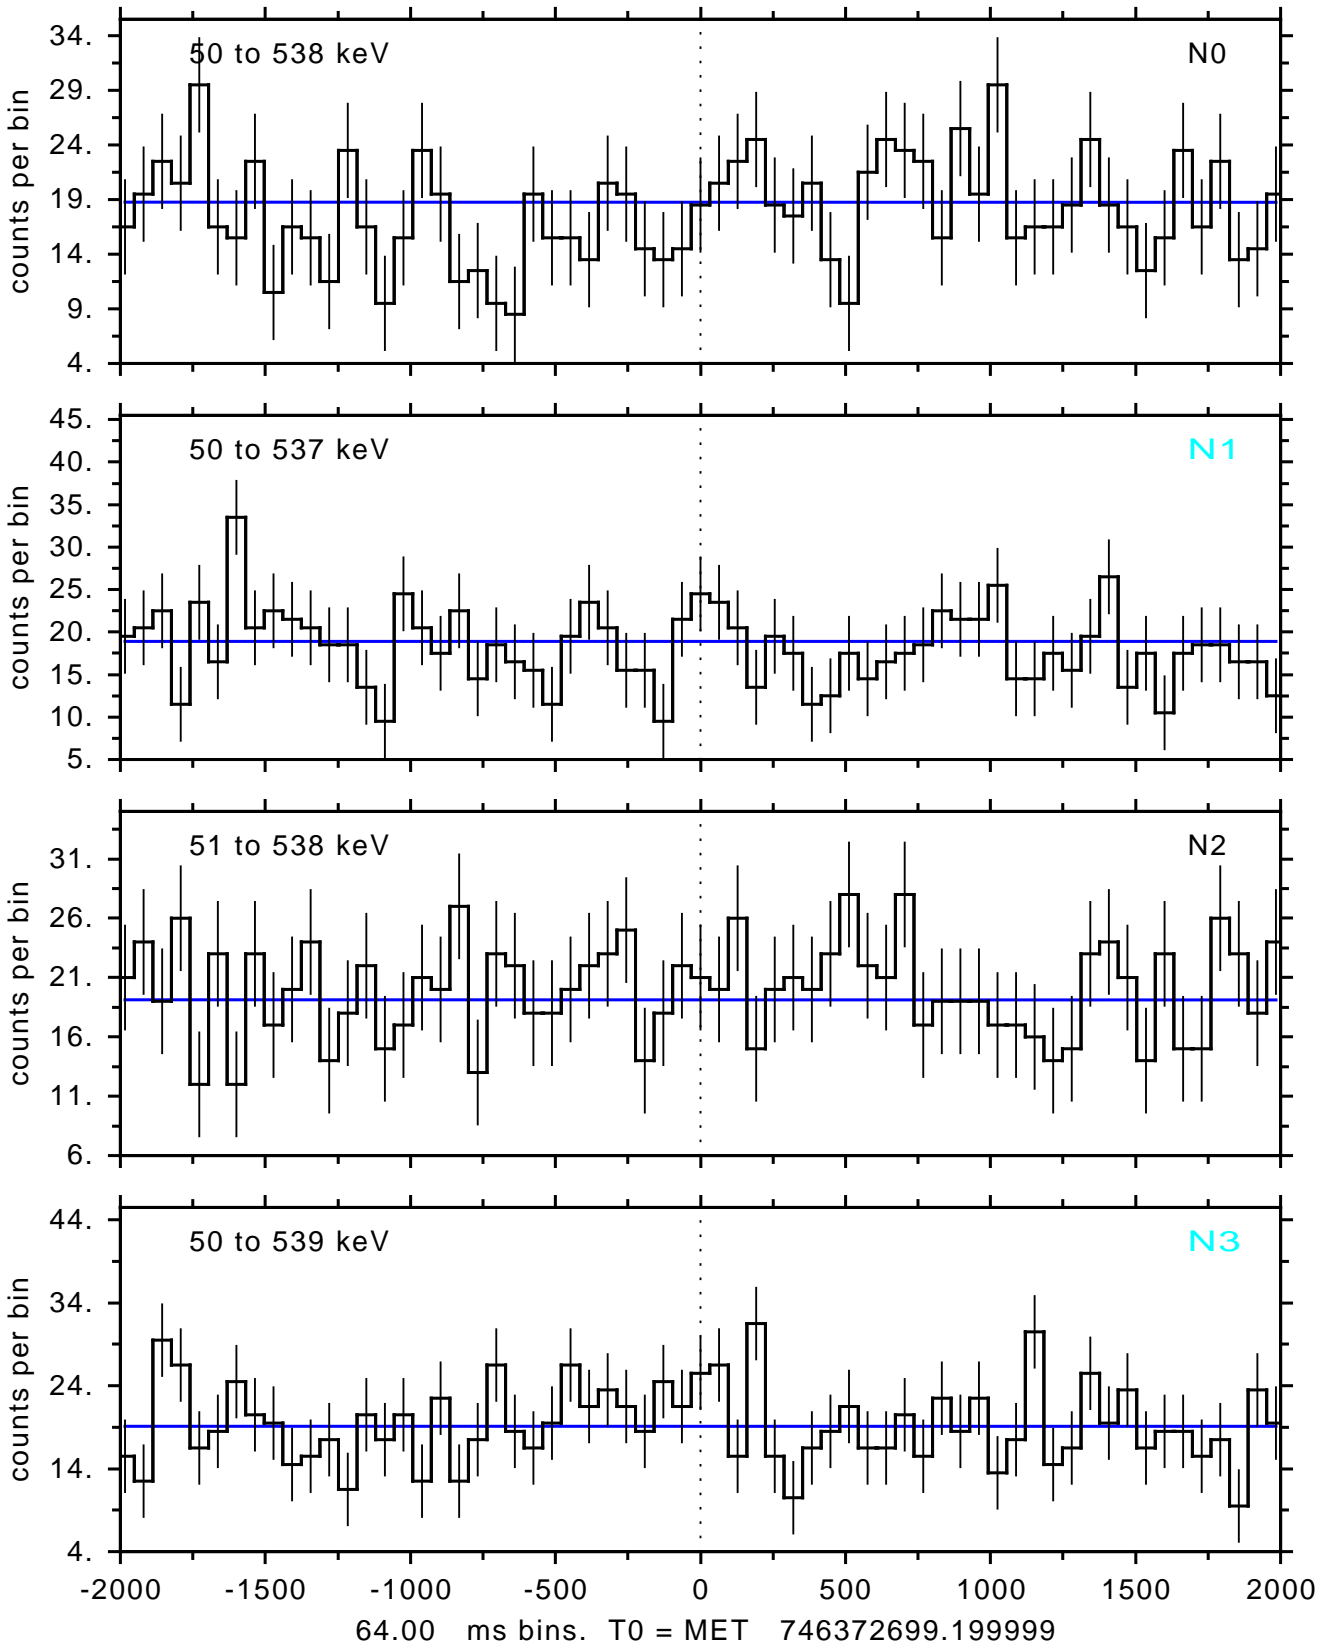

sGRB ver 120f of 2022 Dec 3 run on 2024-08-26 11:50:07
T0 = 746372699.199999 = 2024-08-26 13:44:54.200000
Algr: 2: P02 of F0001: glg_tte_b0_240826_13z_v00

sGRB ver 120f of 2022 Dec 3 run on 2024-08-26 11:50:07

T0 = 746372699.199999 = 2024-08-26 13:44:54.200000

Algr: 2: P02 of F0001: glg_tte_b0_240826_13z_v00

sGRB ver 120f of 2022 Dec 3 run on 2024-08-26 11:50:07

T0 = 746372699.199999 = 2024-08-26 13:44:54.200000

Algr: 2: P02 of F0001: glg_tte_b0_240826_13z_v00

sGRB ver 120f of 2022 Dec 3 run on 2024-08-26 11:50:07
T0 = 746372699.199999 = 2024-08-26 13:44:54.200000
Algr: 2: P02 of F0001: glg_tte_b0_240826_13z_v00