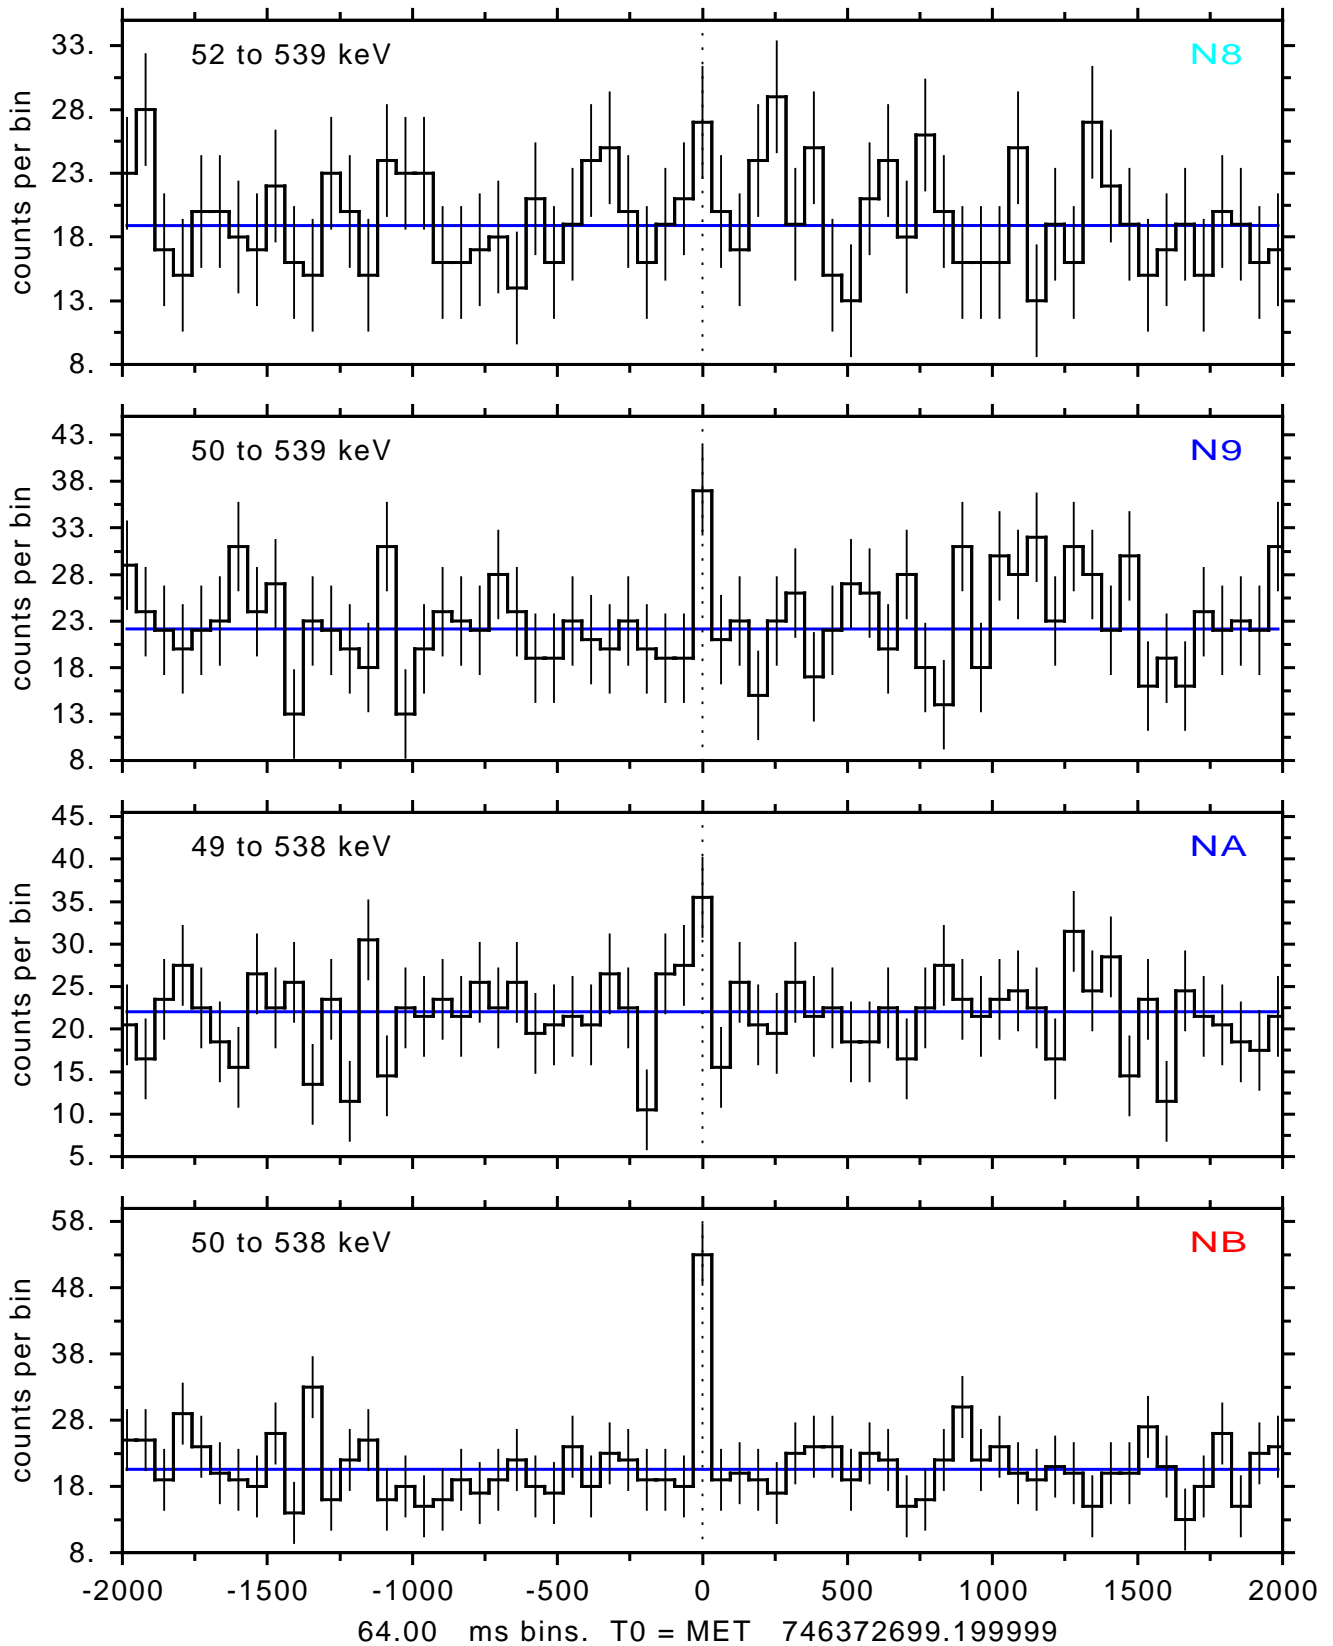

sGRB ver 120f of 2022 Dec 3 run on 2024-08-26 11:50:07
T0 = 746372699.199999 = 2024-08-26 13:44:54.200000
Algr: 2: P02 of F0001: glg_tte_b0_240826_13z_v00

sGRB ver 120f of 2022 Dec 3 run on 2024-08-26 11:50:07

T0 = 746372699.199999 = 2024-08-26 13:44:54.200000

Algr: 2: P02 of F0001: glg_tte_b0_240826_13z_v00

sGRB ver 120f of 2022 Dec 3 run on 2024-08-26 11:50:07

T0 = 746372699.199999 = 2024-08-26 13:44:54.200000

Algr: 2: P02 of F0001: glg_tte_b0_240826_13z_v00

sGRB ver 120f of 2022 Dec 3 run on 2024-08-26 11:50:07
T0 = 746372699.199999 = 2024-08-26 13:44:54.200000
Algr: 2: P02 of F0001: glg_tte_b0_240826_13z_v00