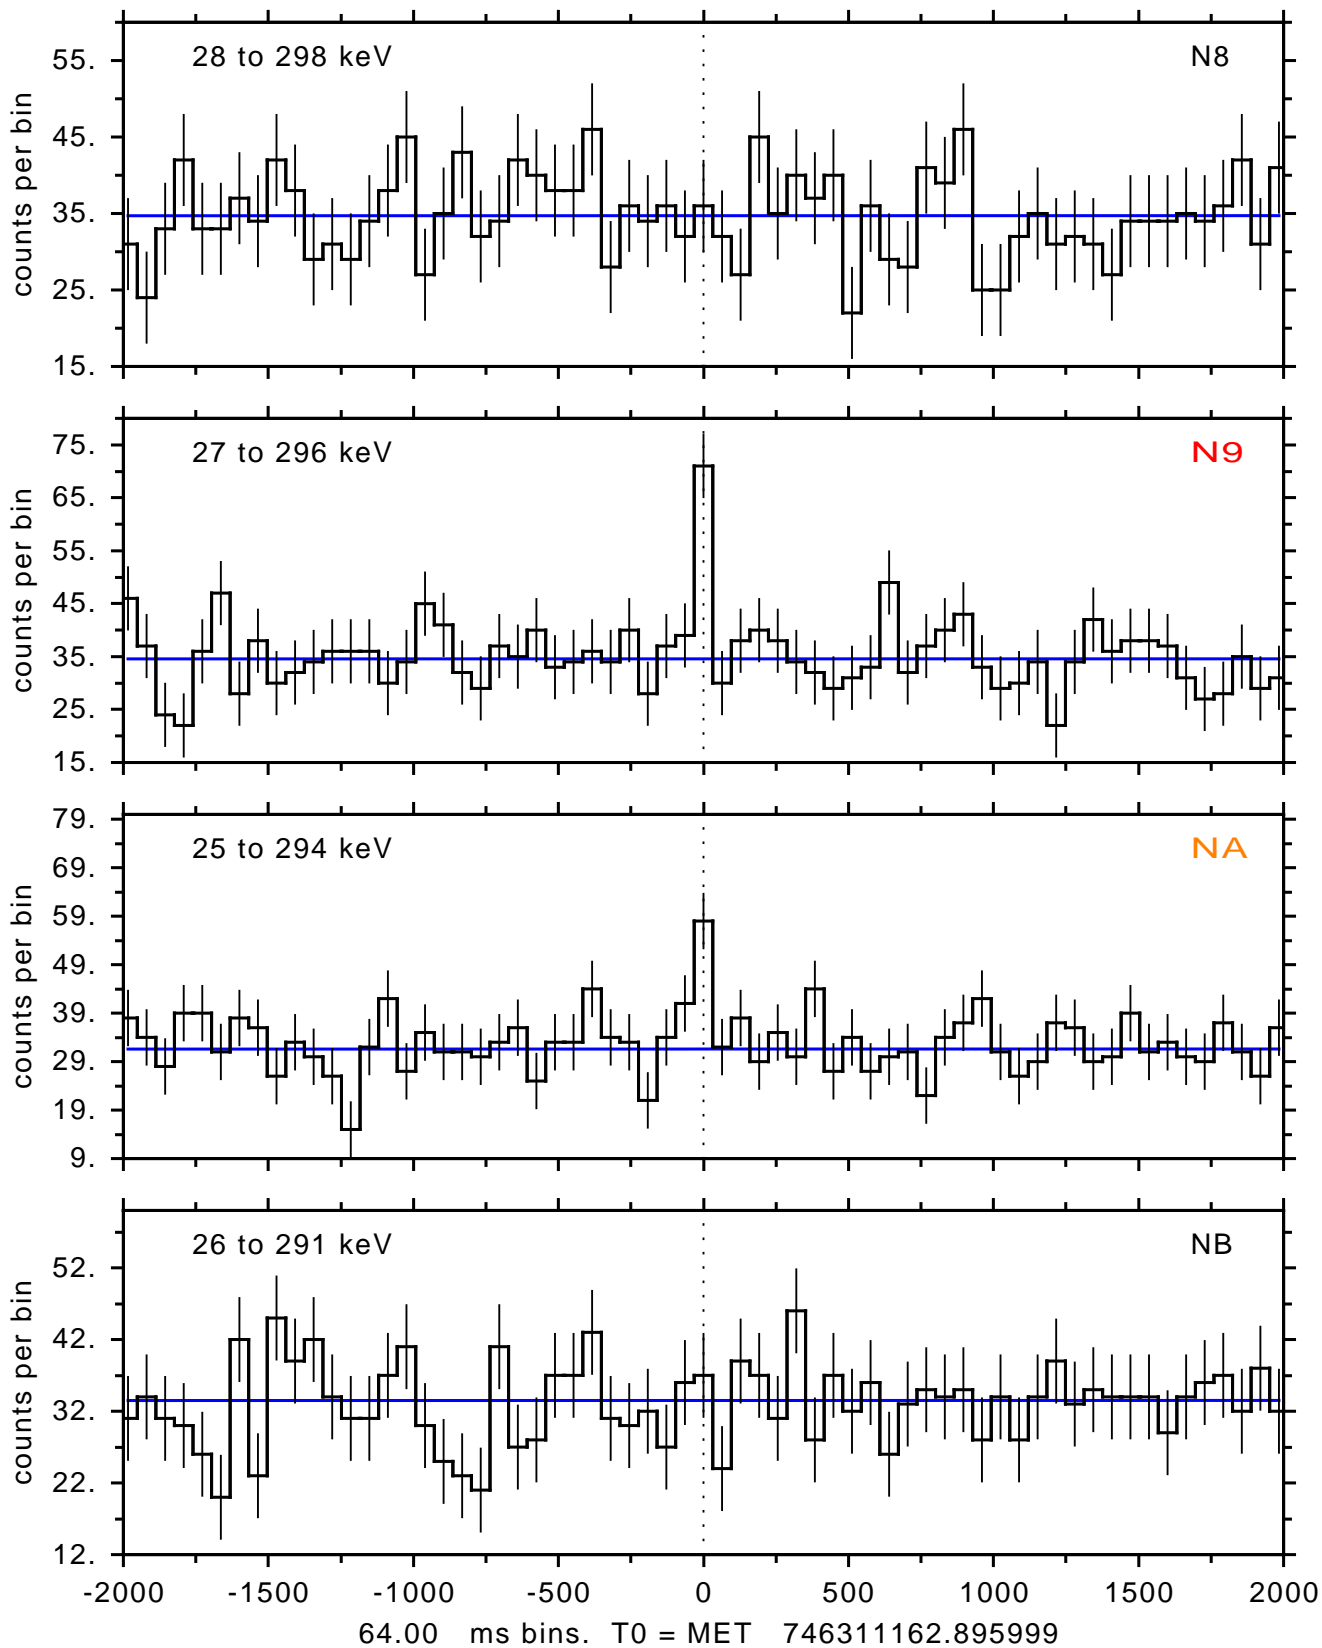

sGRB ver 120f of 2022 Dec 3 run on 2024-08-25 18:26:08
T0 = 74631162.895999 = 2024-08-25 20:39:17.896000
Algr: 3: P01 of F0001: glg_tte_b0_240825_20z_v00

sGRB ver 120f of 2022 Dec 3 run on 2024-08-25 18:26:08
T0 = 746311162.895999 = 2024-08-25 20:39:17.896000
Algr: 3: P01 of F0001: glg_tte_b0_240825_20z_v00

sGRB ver 120f of 2022 Dec 3 run on 2024-08-25 18:26:08

T0 = 746311162.895999 = 2024-08-25 20:39:17.896000

Algr: 3: P01 of F0001: glg_tte_b0_240825_20z_v00

sGRB ver 120f of 2022 Dec 3 run on 2024-08-25 18:26:08
T0 = 746311162.895999 = 2024-08-25 20:39:17.896000
Algr: 3: P01 of F0001: glg_tte_b0_240825_20z_v00