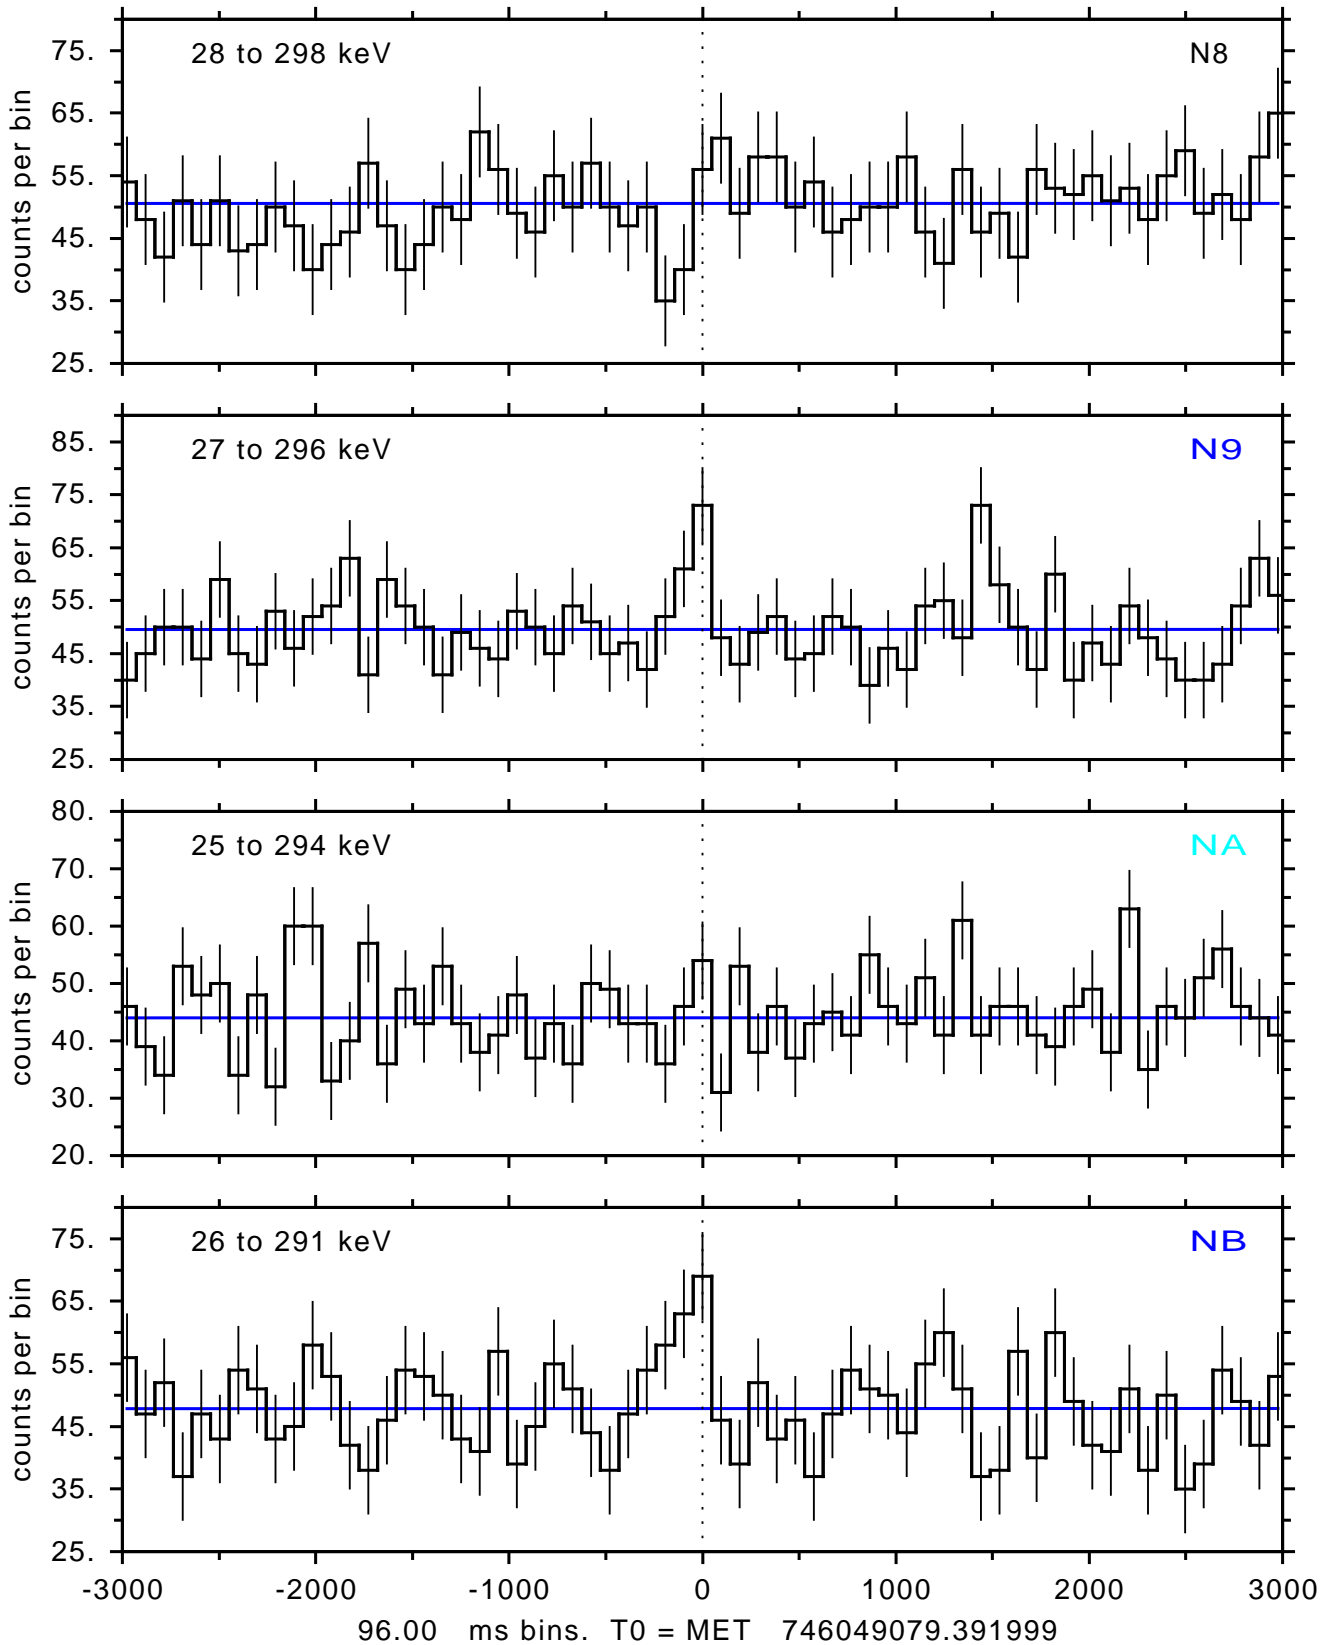

sGRB ver 120f of 2022 Dec 3 run on 2024-08-22 16:40:07
T0 = 746049079.391999 = 2024-08-22 19:51:14.392000
Algr: 3: P01 of F0001: glg_tte_b0_240822_19z_v00

sGRB ver 120f of 2022 Dec 3 run on 2024-08-22 16:40:07
T0 = 746049079.391999 = 2024-08-22 19:51:14.392000
Algr: 3: P01 of F0001: glg_tte_b0_240822_19z_v00