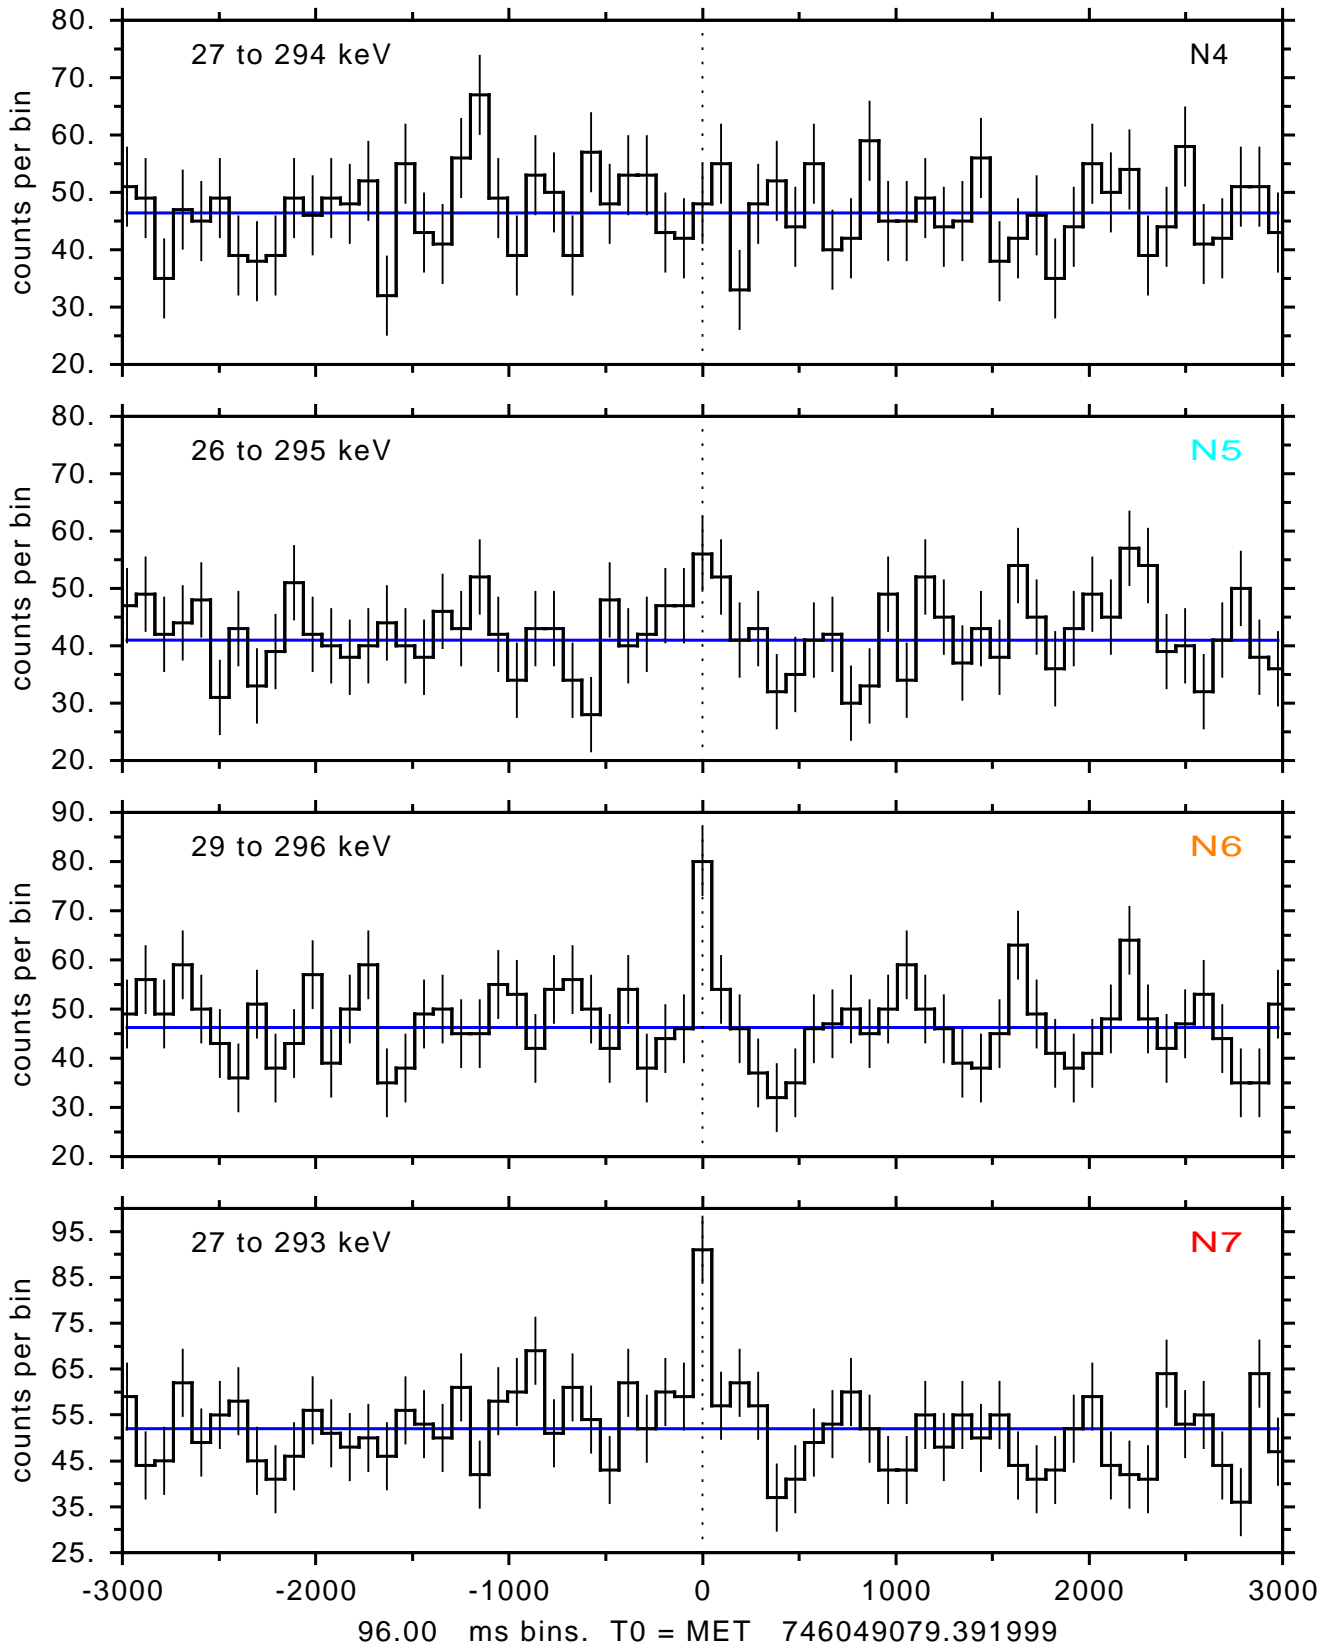

sGRB ver 120f of 2022 Dec 3 run on 2024-08-22 16:40:07
T0 = 746049079.391999 = 2024-08-22 19:51:14.392000
Algr: 3: P01 of F0001: glg_tte_b0_240822_19z_v00

sGRB ver 120f of 2022 Dec 3 run on 2024-08-22 16:40:07
T0 = 746049079.391999 = 2024-08-22 19:51:14.392000
Algr: 3: P01 of F0001: glg_tte_b0_240822_19z_v00