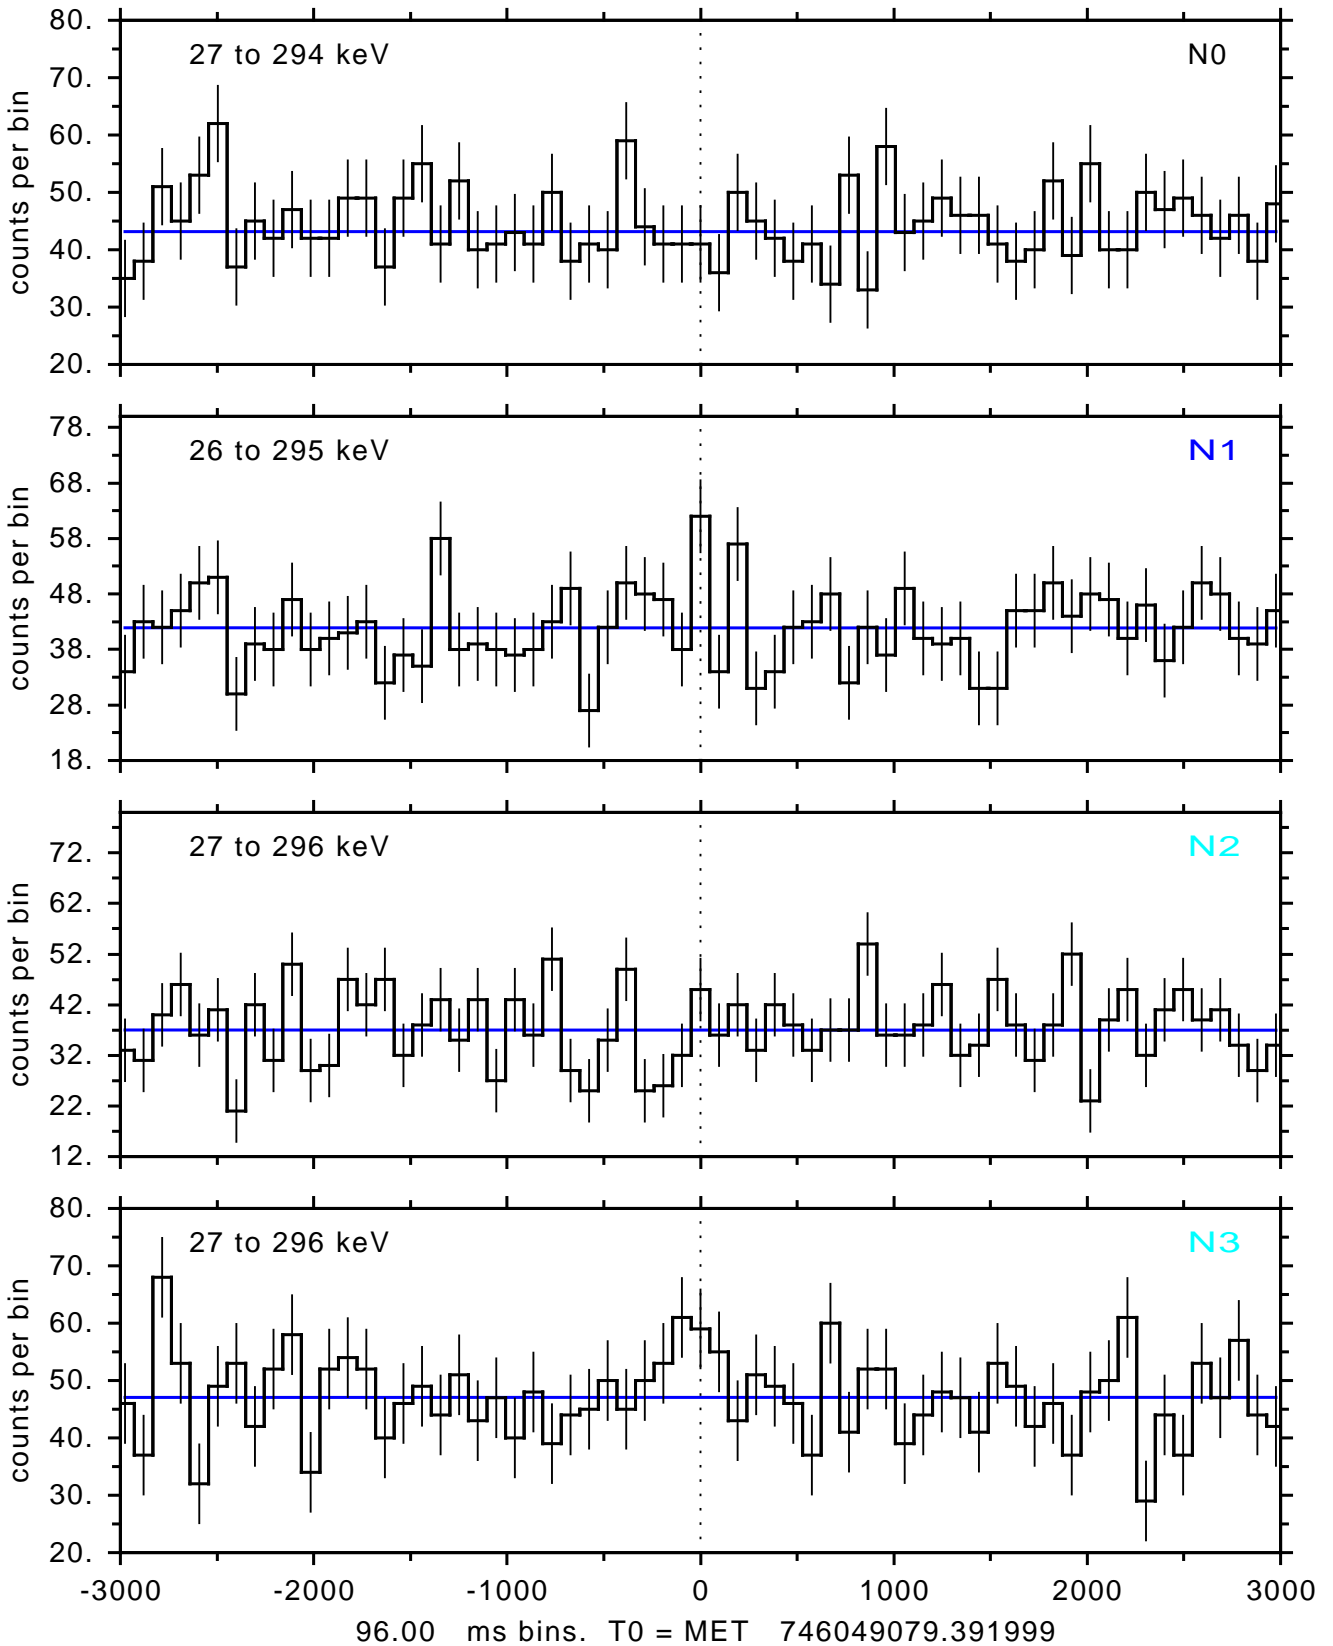

sGRB ver 120f of 2022 Dec 3 run on 2024-08-22 16:40:07
T0 = 746049079.391999 = 2024-08-22 19:51:14.392000
Algr: 3: P01 of F0001: glg_tte_b0_240822_19z_v00

sGRB ver 120f of 2022 Dec 3 run on 2024-08-22 16:40:07
T0 = 746049079.391999 = 2024-08-22 19:51:14.392000
Algr: 3: P01 of F0001: glg_tte_b0_240822_19z_v00