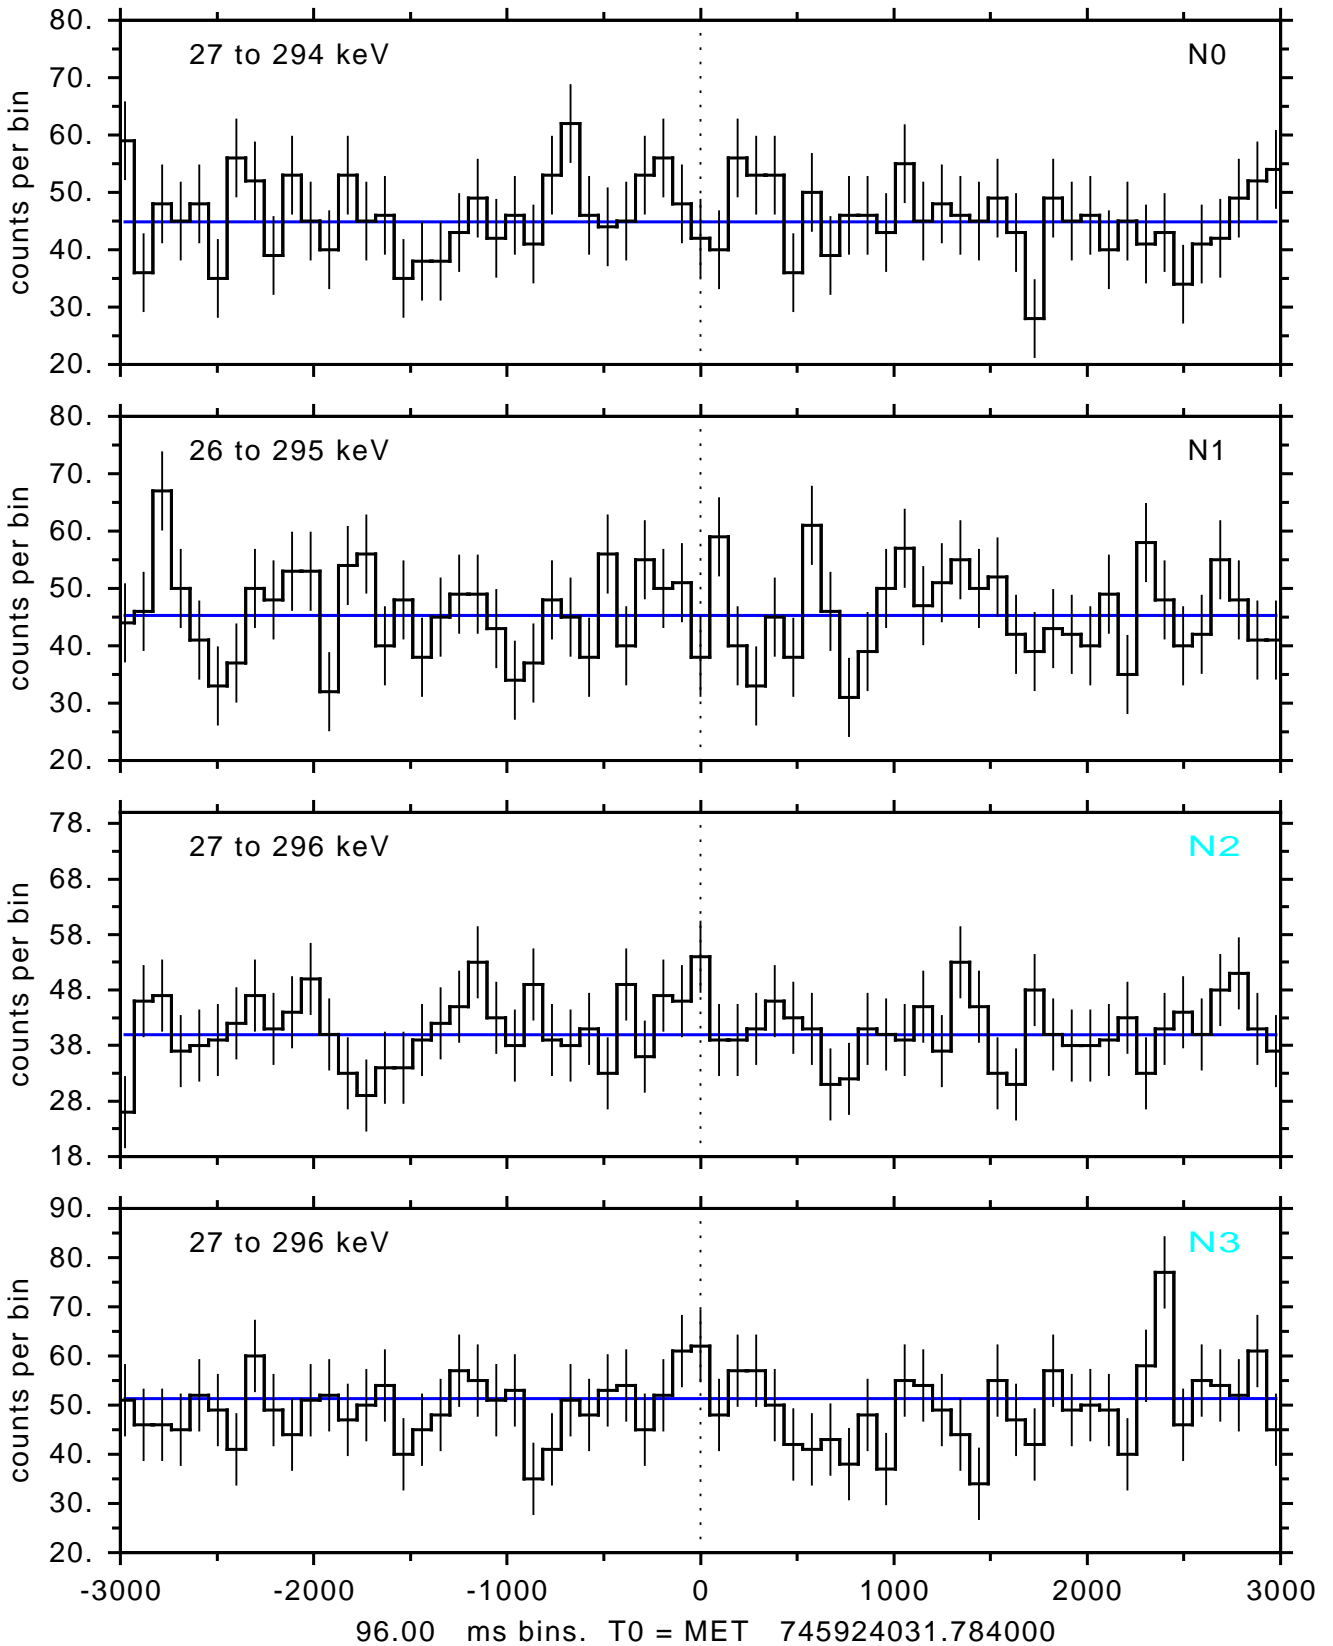

sGRB ver 120f of 2022 Dec 3 run on 2024-08-21 10:50:09
T0 = 745924031.784000 = 2024-08-21 09:07:06.784000
Algr: 3: P02 of F0001: glg_tte_b0_240821_09z_v00

sGRB ver 120f of 2022 Dec 3 run on 2024-08-21 10:50:09
T0 = 745924031.784000 = 2024-08-21 09:07:06.784000
Algr: 3: P02 of F0001: glg_tte_b0_240821_09z_v00