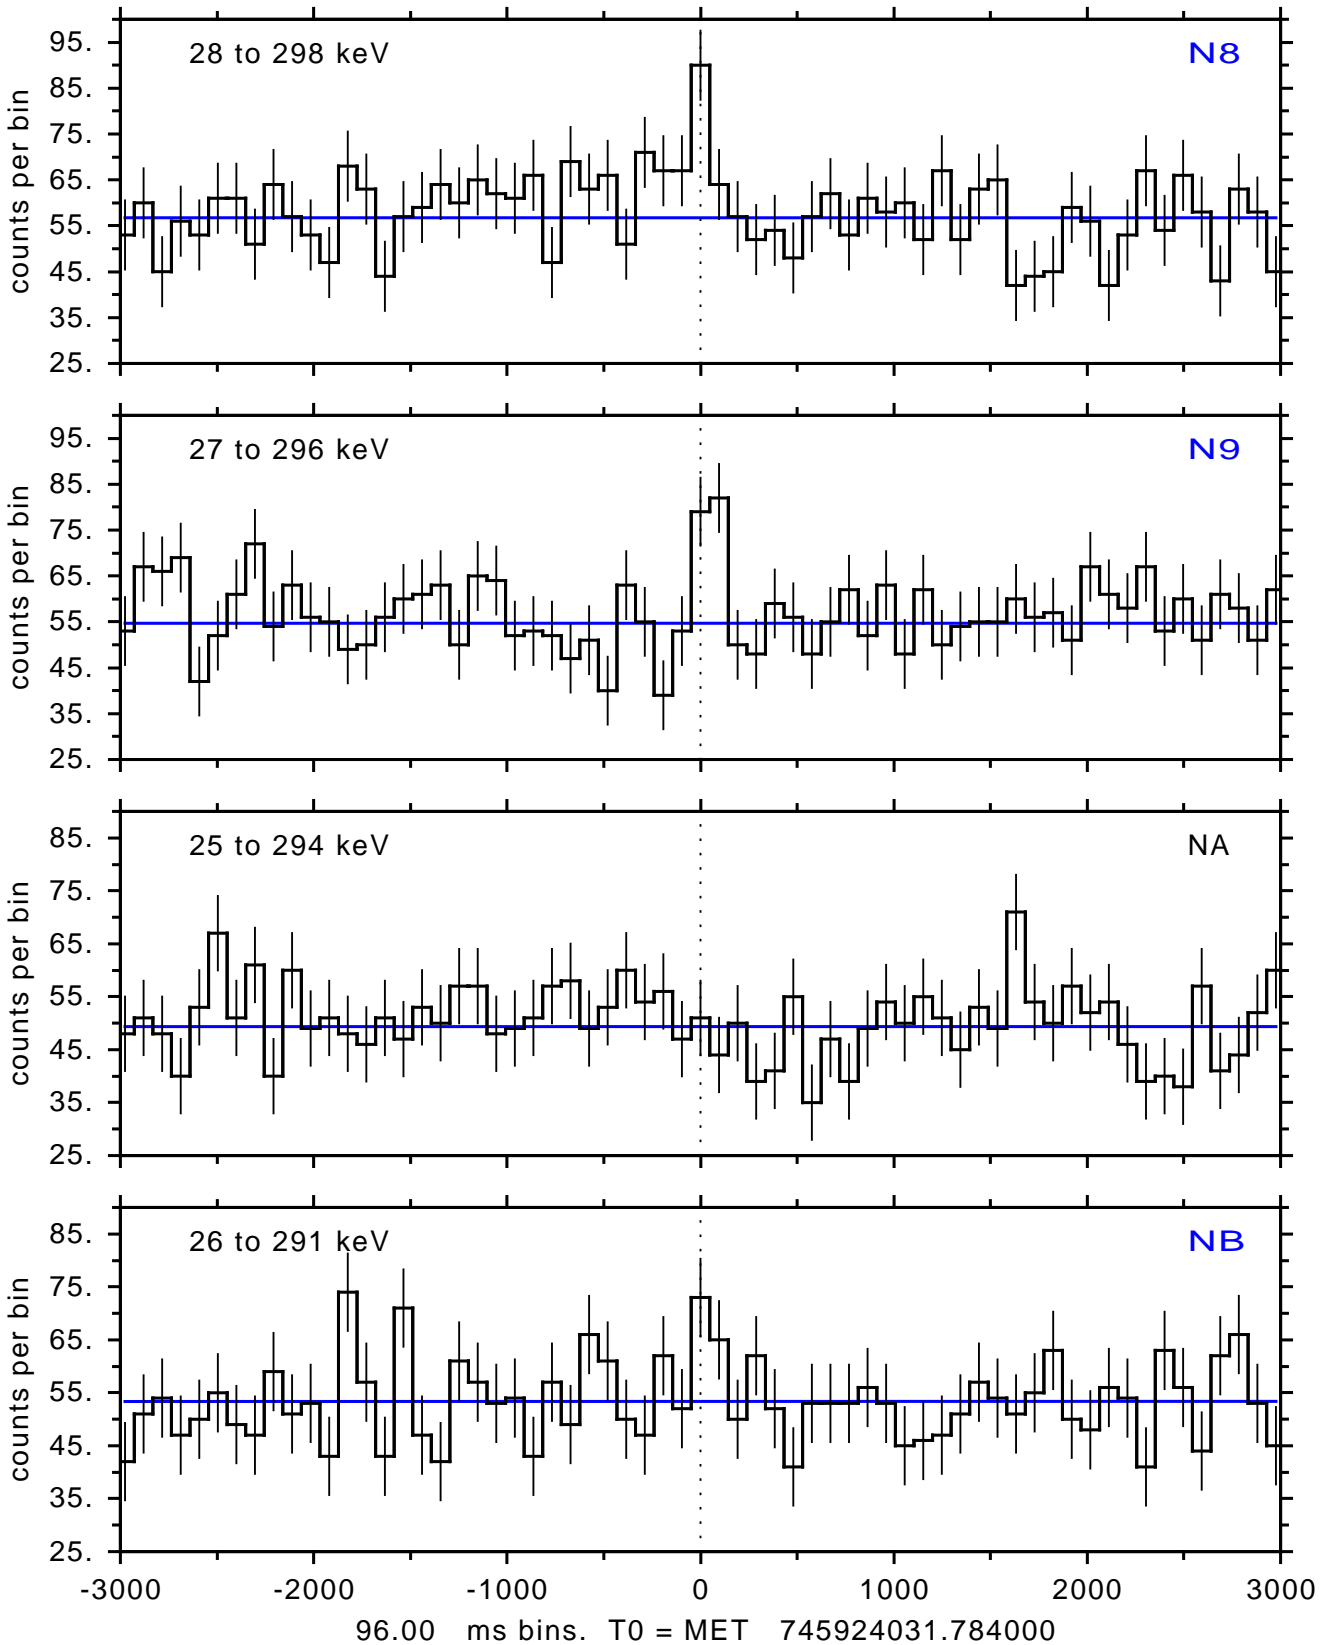

sGRB ver 120f of 2022 Dec 3 run on 2024-08-21 10:50:09
T0 = 745924031.784000 = 2024-08-21 09:07:06.784000
Algr: 3: P02 of F0001: glg_tte_b0_240821_09z_v00

sGRB ver 120f of 2022 Dec 3 run on 2024-08-21 10:50:09
T0 = 745924031.784000 = 2024-08-21 09:07:06.784000
Algr: 3: P02 of F0001: glg_tte_b0_240821_09z_v00