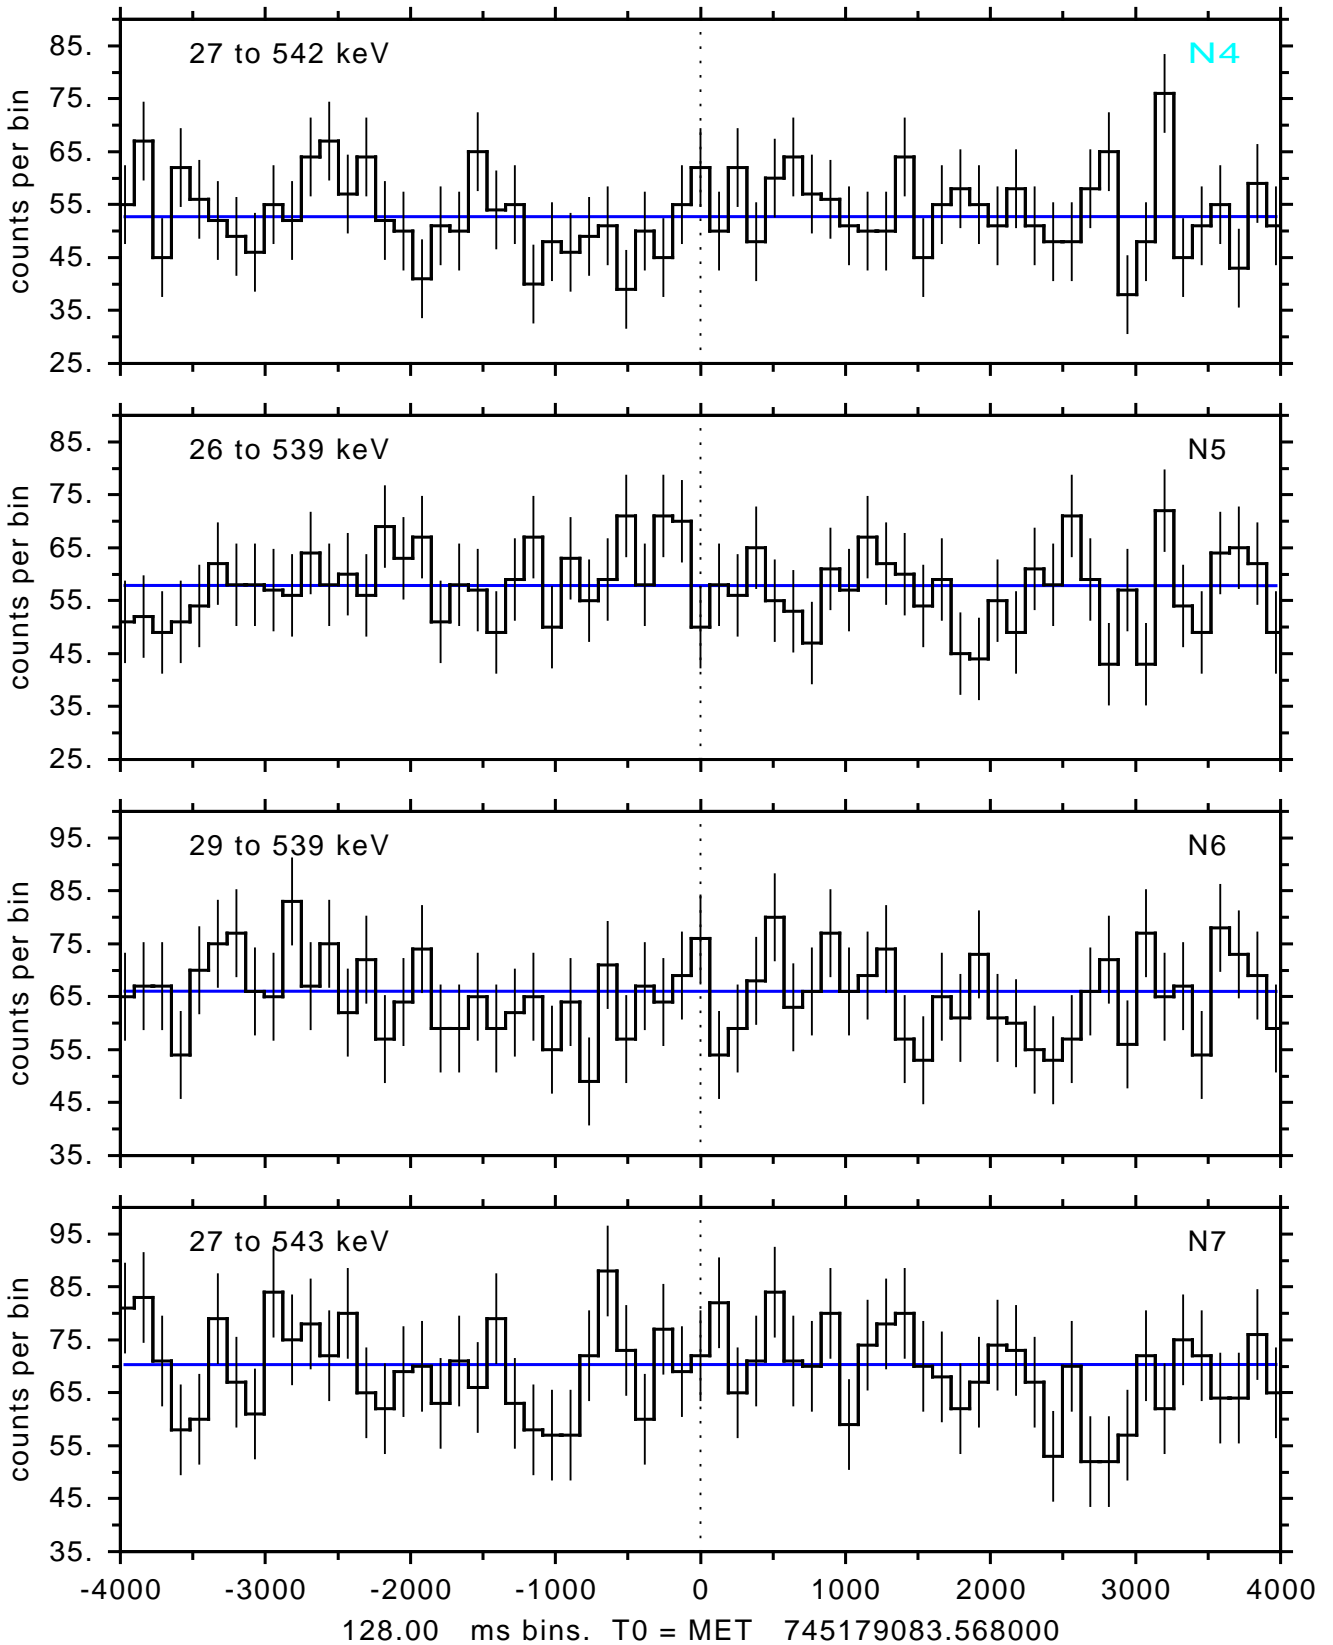

sGRB ver 120f of 2022 Dec 3 run on 2024-08-12 16:35:08
T0 = 745179083.568000 = 2024-08-12 18:11:18.568000
Algr: 1: P01 of F0001: glg_tte_b0_240812_18z_v00

sGRB ver 120f of 2022 Dec 3 run on 2024-08-12 16:35:08
T0 = 745179083.568000 = 2024-08-12 18:11:18.568000
Algr: 1: P01 of F0001: glg_tte_b0_240812_18z_v00