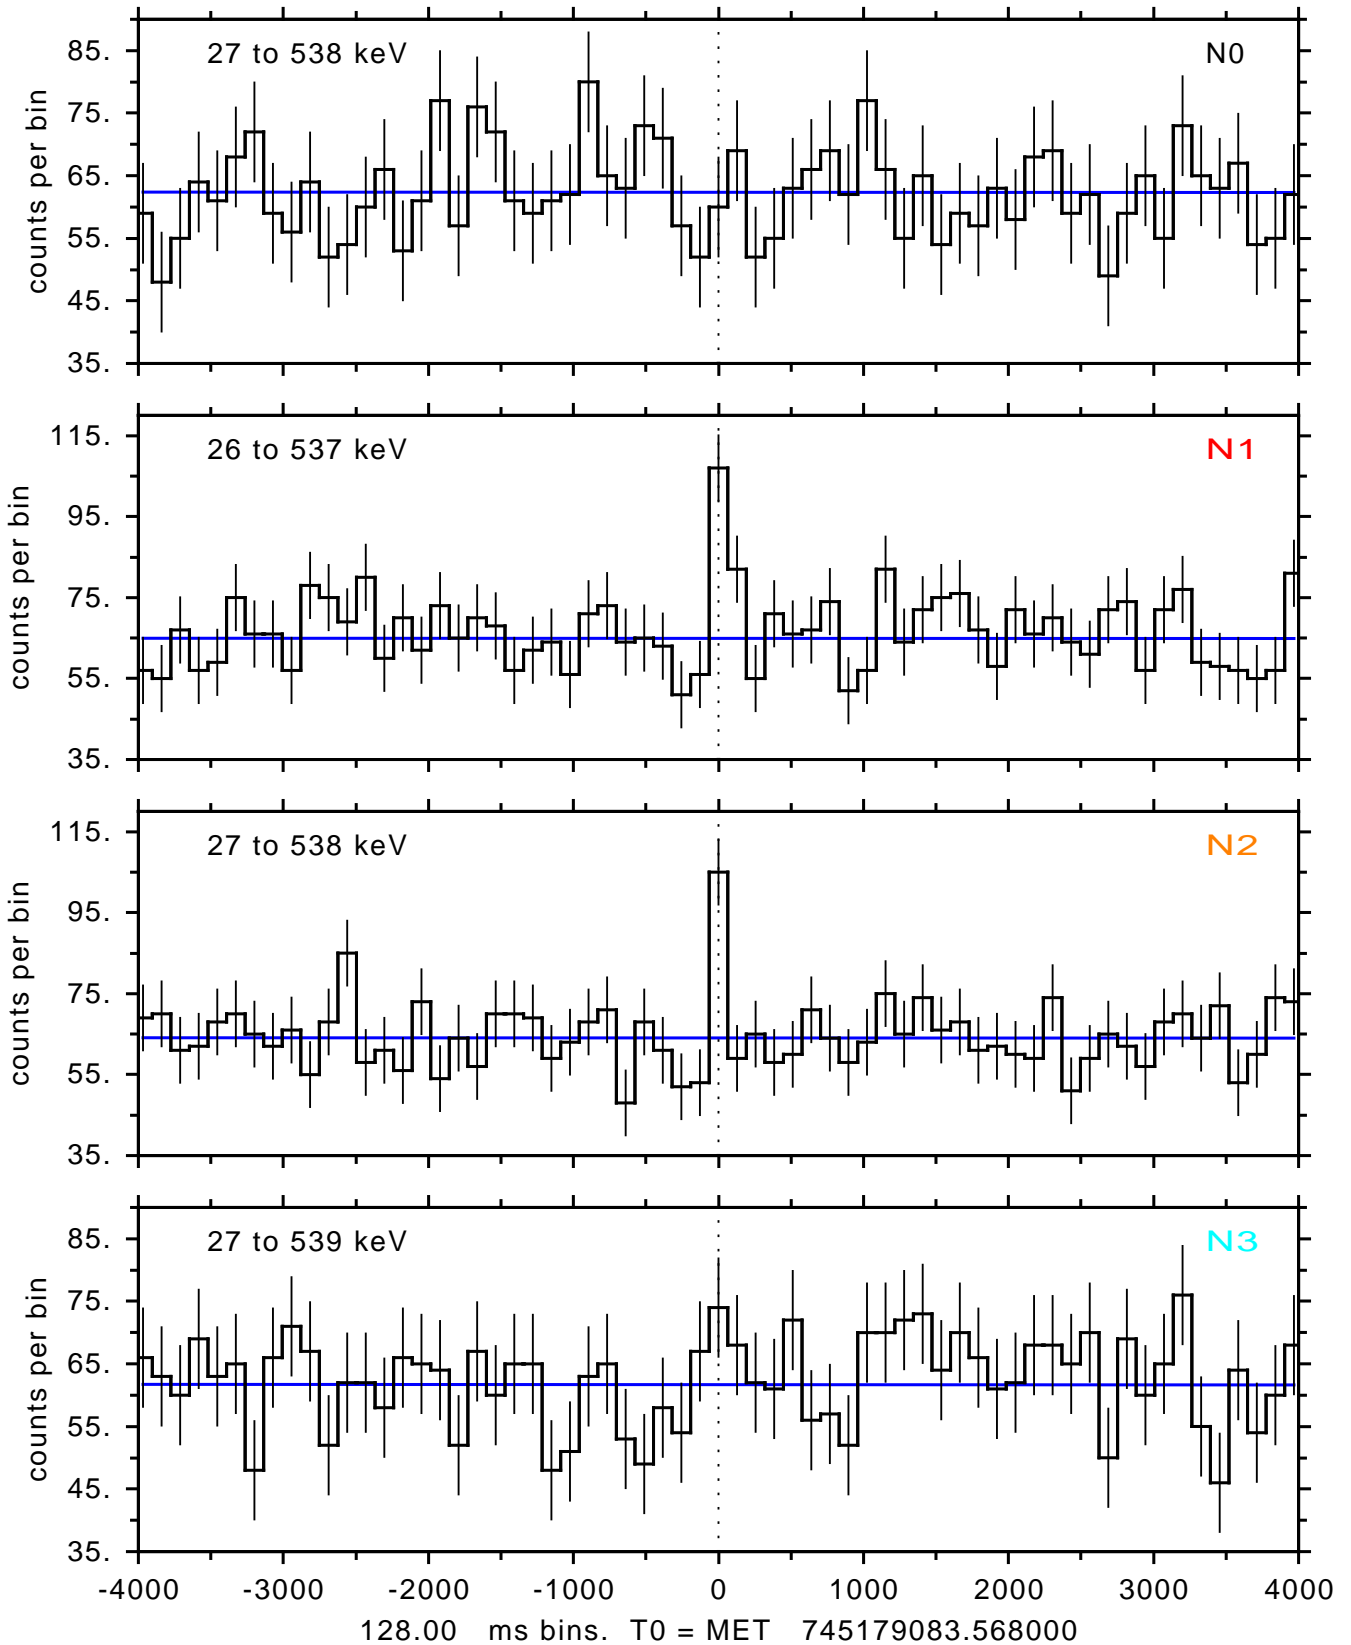

sGRB ver 120f of 2022 Dec 3 run on 2024-08-12 16:35:08
T0 = 745179083.568000 = 2024-08-12 18:11:18.568000
Algr: 1: P01 of F0001: glg_tte_b0_240812_18z_v00

sGRB ver 120f of 2022 Dec 3 run on 2024-08-12 16:35:08
T0 = 745179083.568000 = 2024-08-12 18:11:18.568000
Algr: 1: P01 of F0001: glg_tte_b0_240812_18z_v00