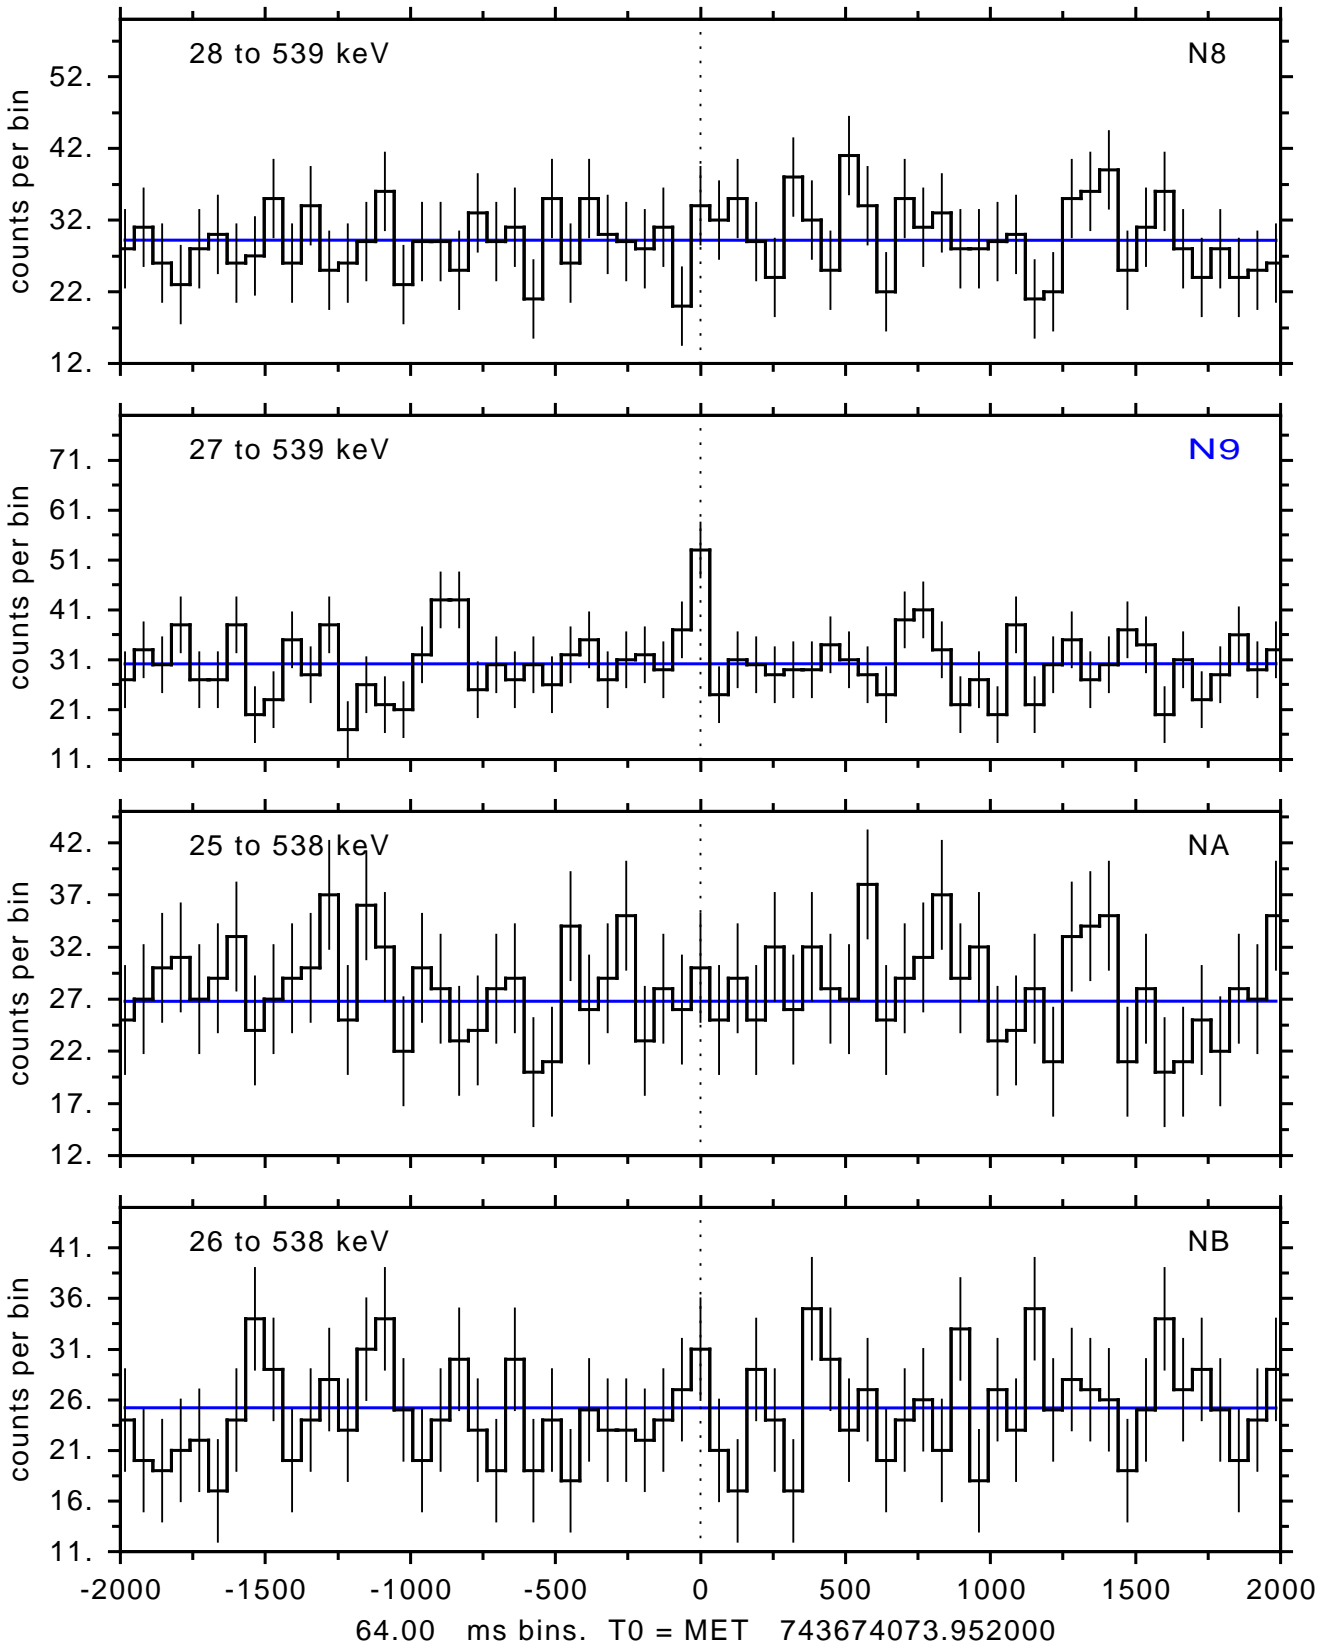

sGRB ver 120f of 2022 Dec 3 run on 2024-07-26 07:35:08
T0 = 743674073.952000 = 2024-07-26 08:07:48.952000
Algr: 1: P02 of F0001: glg_tte_b0_240726_08z_v00

sGRB ver 120f of 2022 Dec 3 run on 2024-07-26 07:35:08

T0 = 743674073.952000 = 2024-07-26 08:07:48.952000

Algr: 1: P02 of F0001: glg_tte_b0_240726_08z_v00

sGRB ver 120f of 2022 Dec 3 run on 2024-07-26 07:35:08
T0 = 743674073.952000 = 2024-07-26 08:07:48.952000
Algr: 1: P02 of F0001: glg_tte_b0_240726_08z_v00

sGRB ver 120f of 2022 Dec 3 run on 2024-07-26 07:35:08
T0 = 743674073.952000 = 2024-07-26 08:07:48.952000
Algr: 1: P02 of F0001: glg_tte_b0_240726_08z_v00