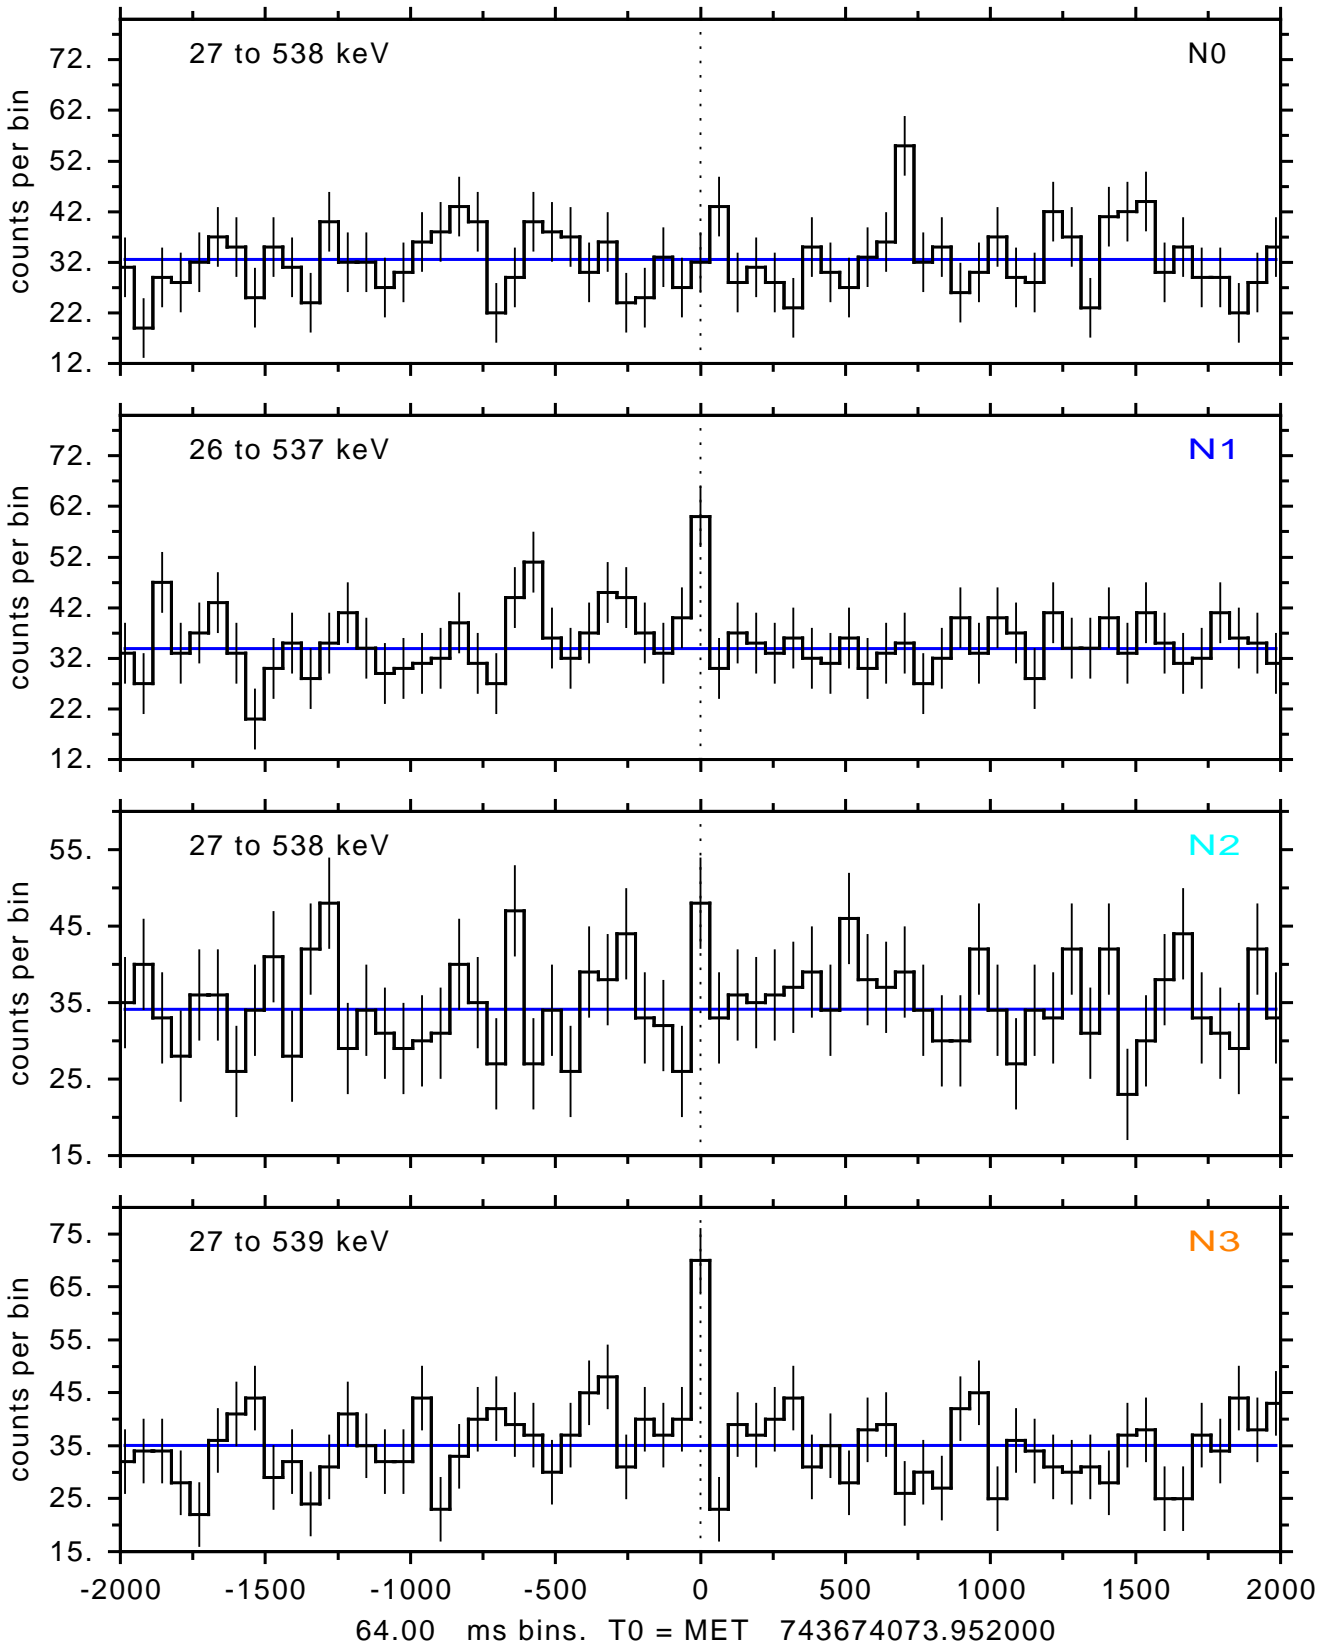

sGRB ver 120f of 2022 Dec 3 run on 2024-07-26 07:35:08
T0 = 743674073.952000 = 2024-07-26 08:07:48.952000
Algr: 1: P02 of F0001: glg_tte_b0_240726_08z_v00

sGRB ver 120f of 2022 Dec 3 run on 2024-07-26 07:35:08

T0 = 743674073.952000 = 2024-07-26 08:07:48.952000

Algr: 1: P02 of F0001: glg_tte_b0_240726_08z_v00

sGRB ver 120f of 2022 Dec 3 run on 2024-07-26 07:35:08
T0 = 743674073.952000 = 2024-07-26 08:07:48.952000
Algr: 1: P02 of F0001: glg_tte_b0_240726_08z_v00

sGRB ver 120f of 2022 Dec 3 run on 2024-07-26 07:35:08
T0 = 743674073.952000 = 2024-07-26 08:07:48.952000
Algr: 1: P02 of F0001: glg_tte_b0_240726_08z_v00