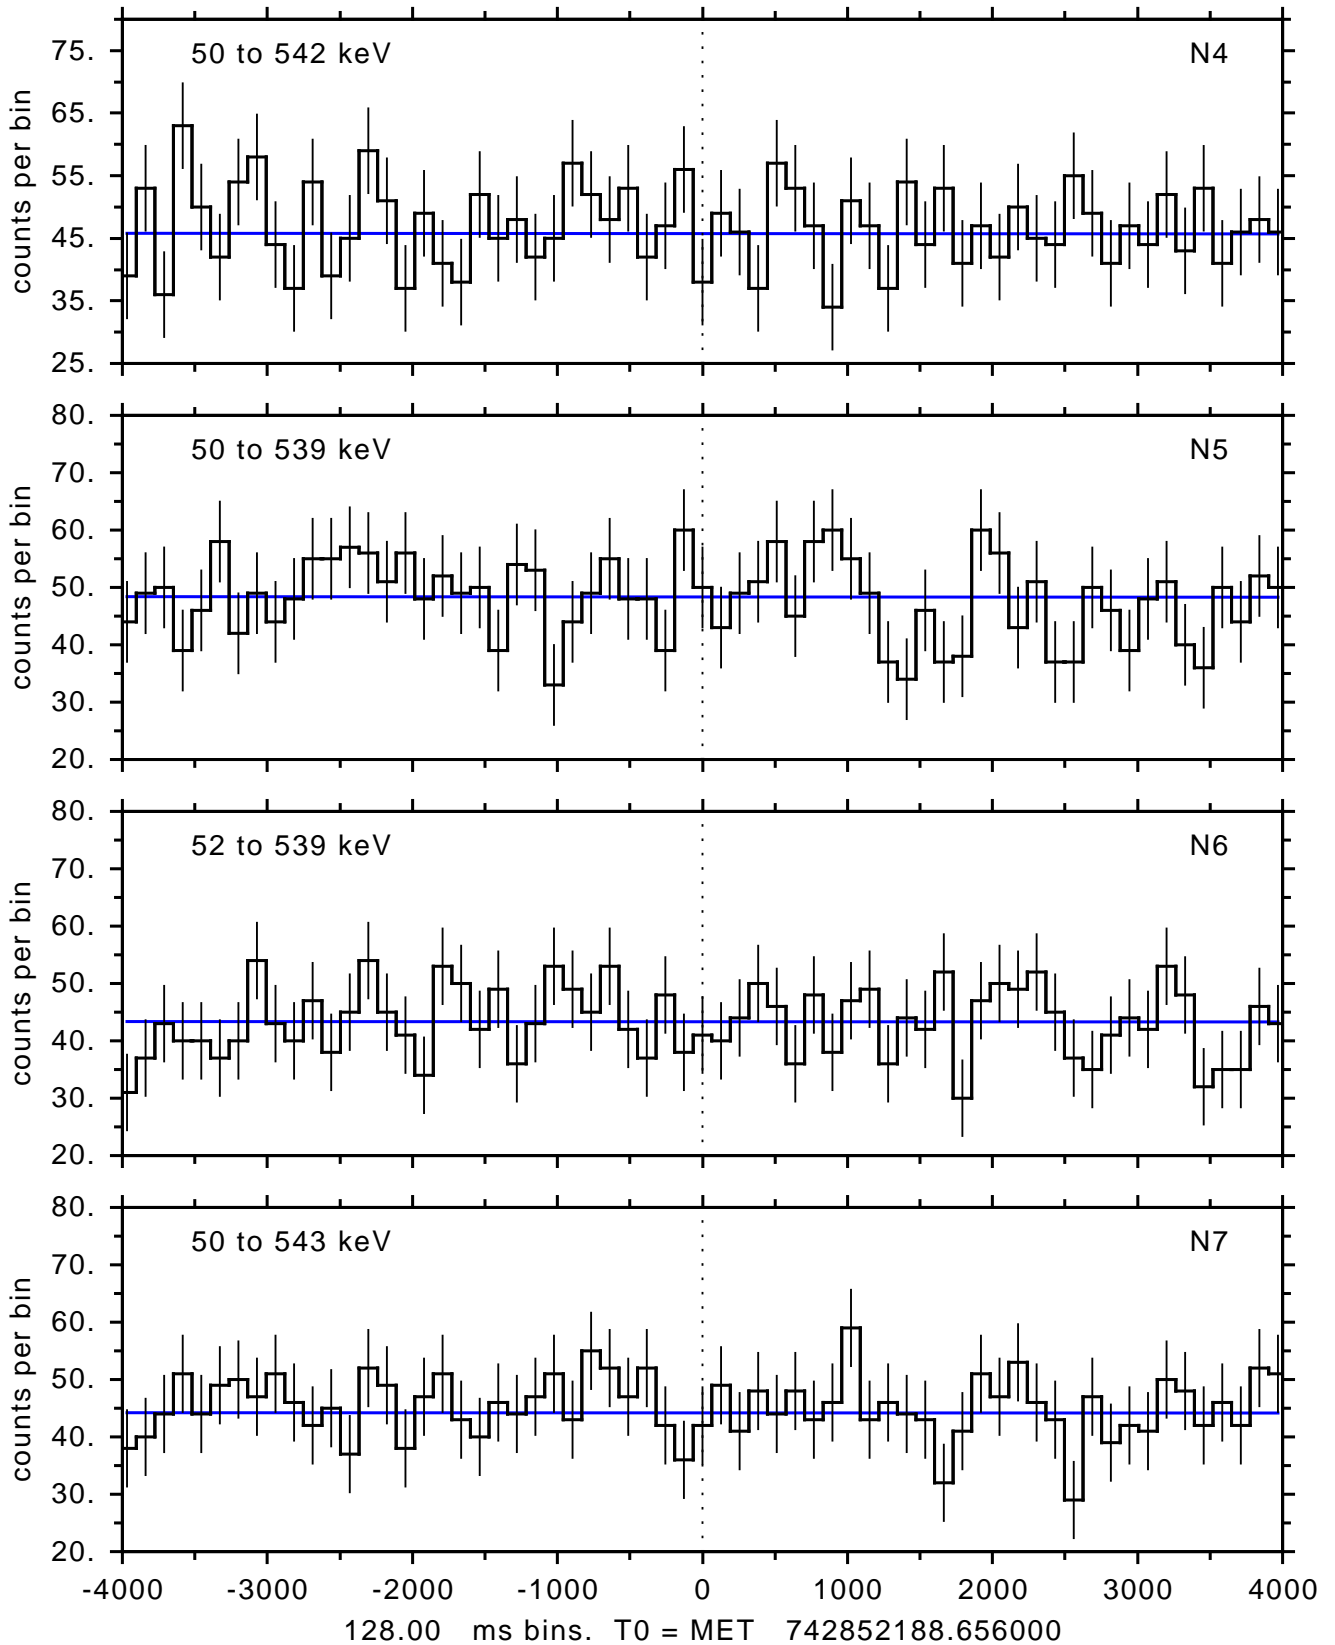

sGRB ver 120f of 2022 Dec 3 run on 2024-07-16 20:10:08

T0 = 742852188.656000 = 2024-07-16 19:49:43.656000

Algr: 2: P01 of F0001: glg_tte_b0_240716_19z_v00

sGRB ver 120f of 2022 Dec 3 run on 2024-07-16 20:10:08
T0 = 742852188.656000 = 2024-07-16 19:49:43.656000
Algr: 2: P01 of F0001: glg_tte_b0_240716_19z_v00