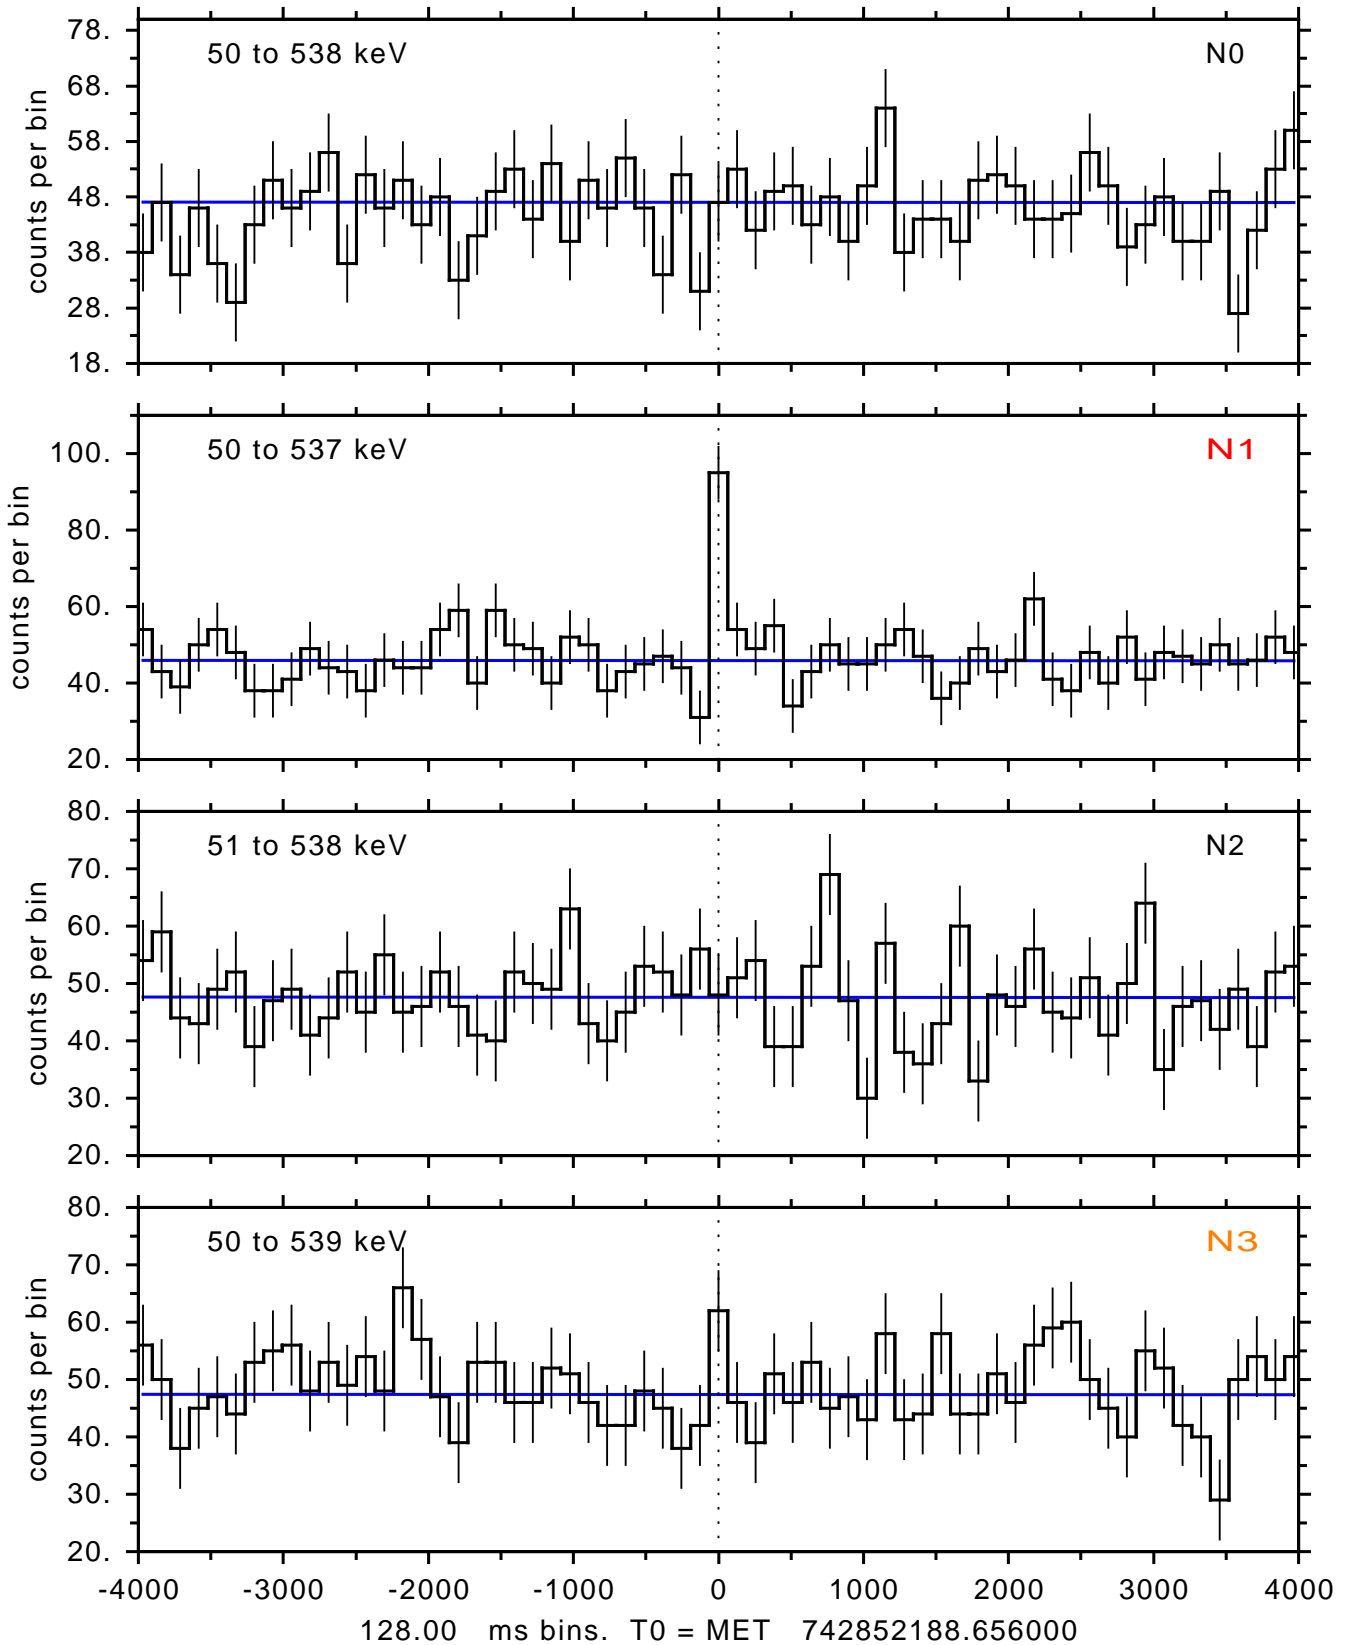

sGRB ver 120f of 2022 Dec 3 run on 2024-07-16 20:10:08

T0 = 742852188.656000 = 2024-07-16 19:49:43.656000

Algr: 2: P01 of F0001: glg_tte_b0_240716_19z_v00

sGRB ver 120f of 2022 Dec 3 run on 2024-07-16 20:10:08
T0 = 742852188.656000 = 2024-07-16 19:49:43.656000
Algr: 2: P01 of F0001: glg_tte_b0_240716_19z_v00