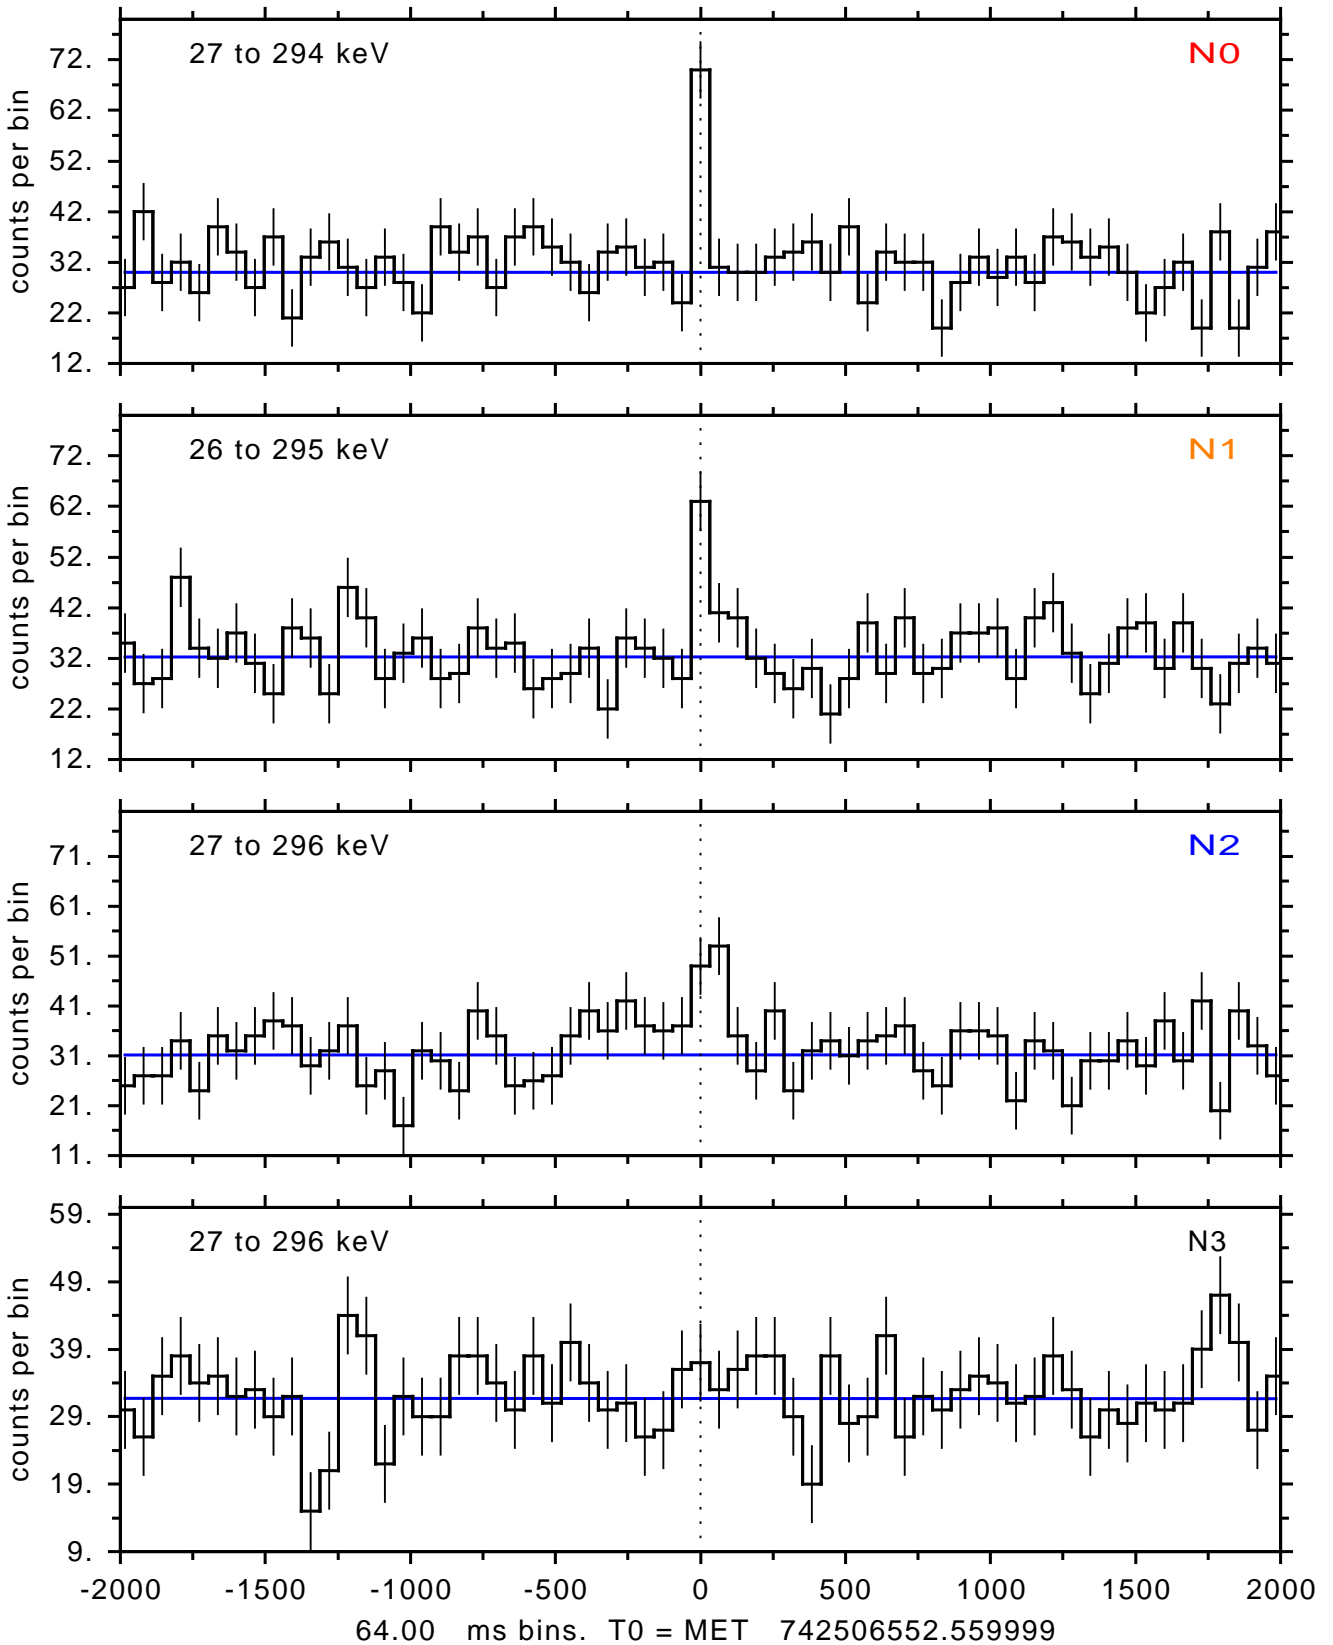

sGRB ver 120f of 2022 Dec 3 run on 2024-07-12 18:06:41

T0 = 742506552.559999 = 2024-07-12 19:49:07.560000

Algr: 3: P01 of F0001: glg_tte_b0_240712_19z_v00

sGRB ver 120f of 2022 Dec 3 run on 2024-07-12 18:06:41
T0 = 742506552.559999 = 2024-07-12 19:49:07.560000
Algr: 3: P01 of F0001: glg_tte_b0_240712_19z_v00