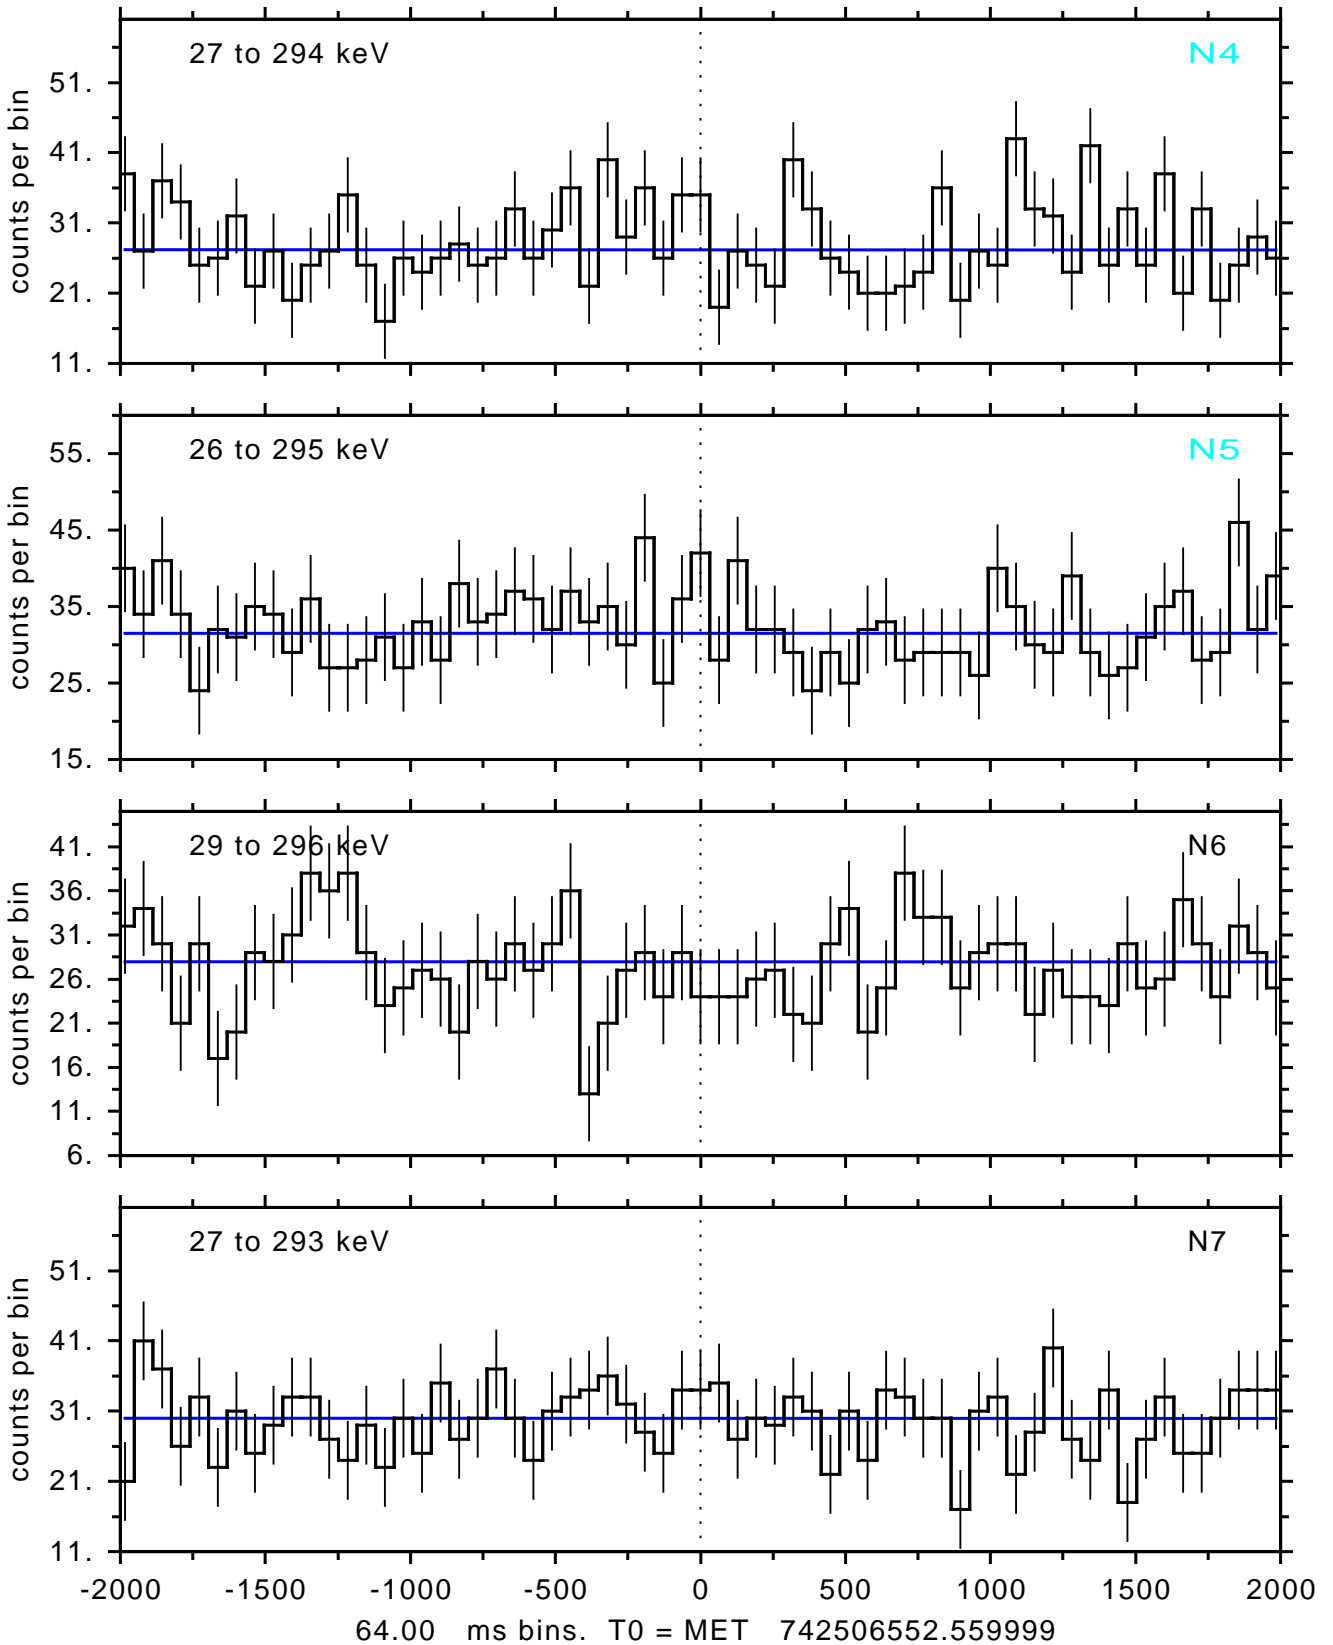

sGRB ver 120f of 2022 Dec 3 run on 2024-07-12 18:06:41

T0 = 742506552.559999 = 2024-07-12 19:49:07.560000

Algr: 3: P01 of F0001: glg_tte_b0_240712_19z_v00

sGRB ver 120f of 2022 Dec 3 run on 2024-07-12 18:06:41
T0 = 742506552.559999 = 2024-07-12 19:49:07.560000
Algr: 3: P01 of F0001: glg_tte_b0_240712_19z_v00