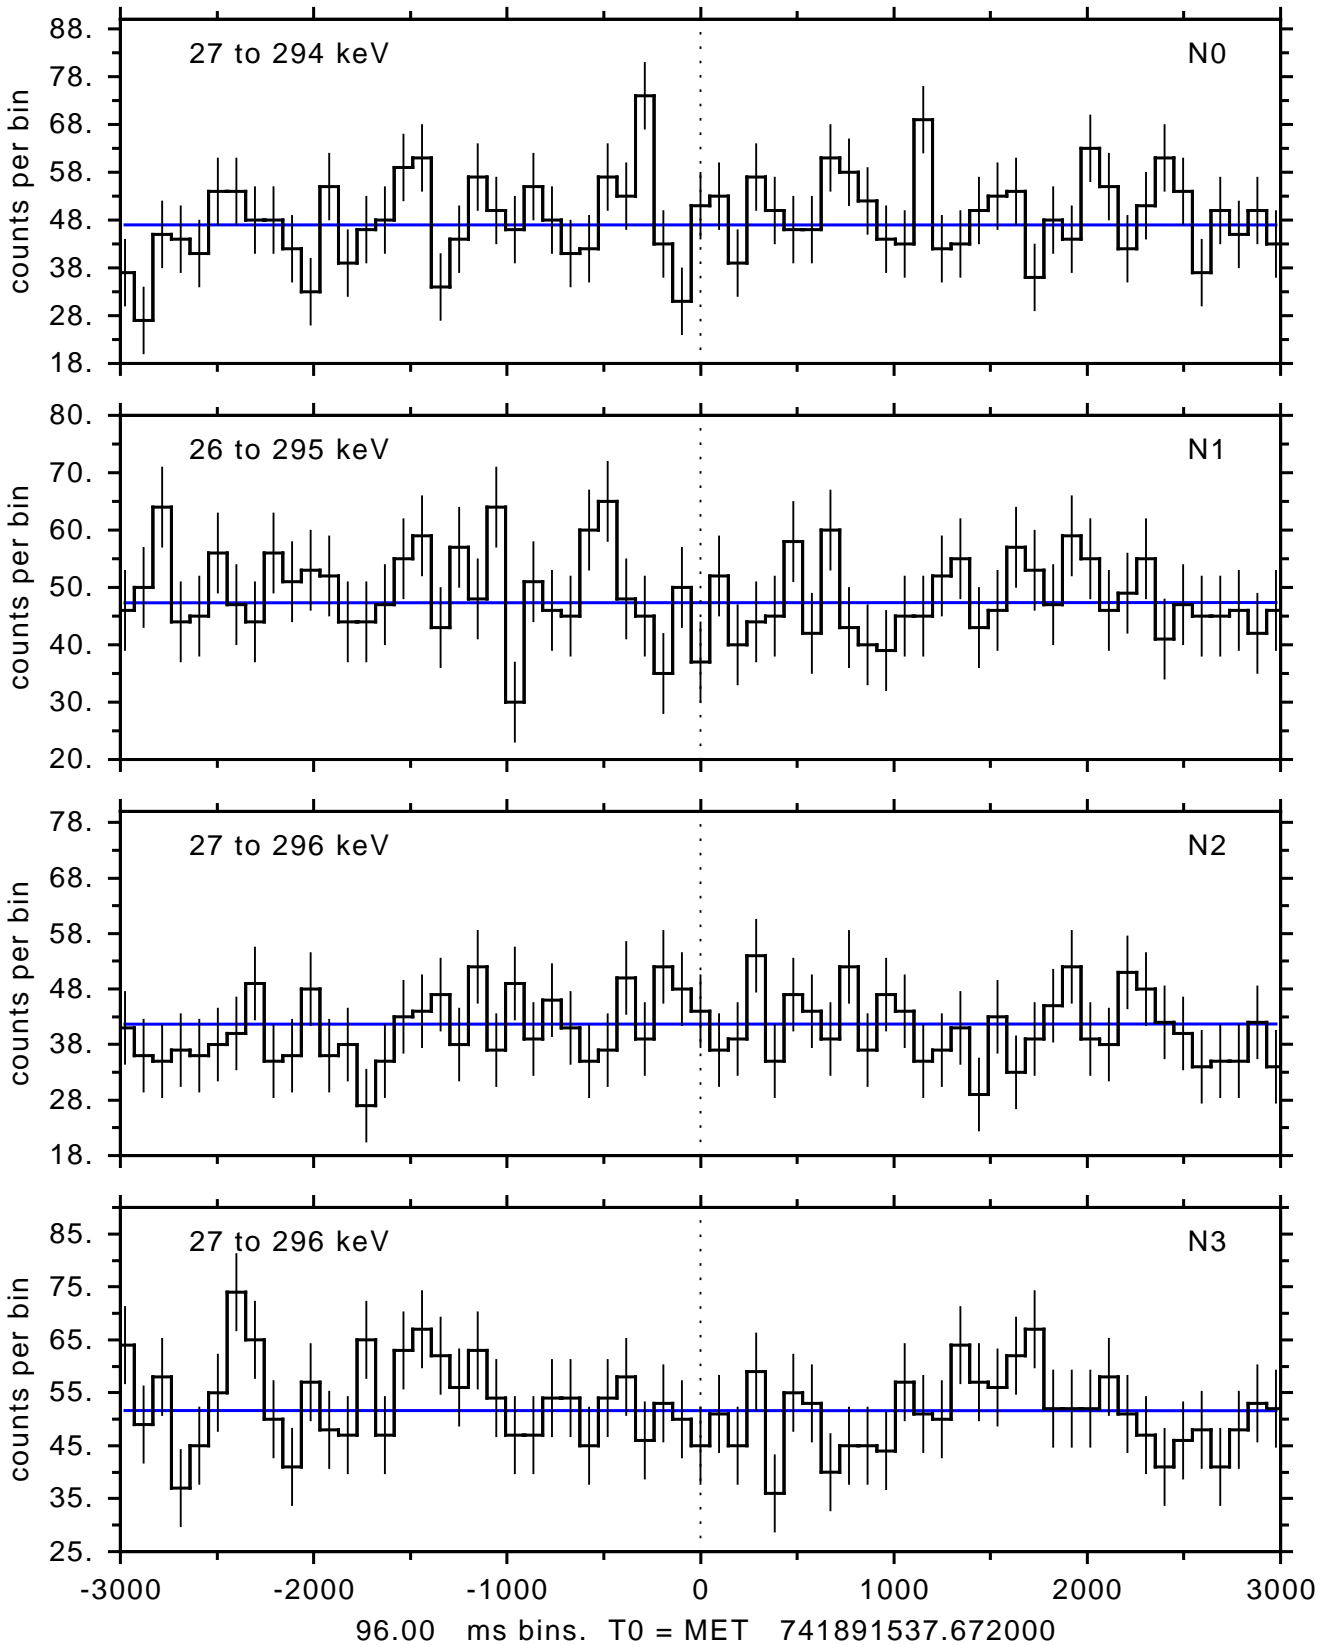

sGRB ver 120f of 2022 Dec 3 run on 2024-07-05 14:51:22
T0 = 741891537.672000 = 2024-07-05 16:58:52.672000
Algr: 3: P01 of F0001: glg_tte_b0_240705_16z_v00

sGRB ver 120f of 2022 Dec 3 run on 2024-07-05 14:51:22
T0 = 741891537.672000 = 2024-07-05 16:58:52.672000
Algr: 3: P01 of F0001: glg_tte_b0_240705_16z_v00