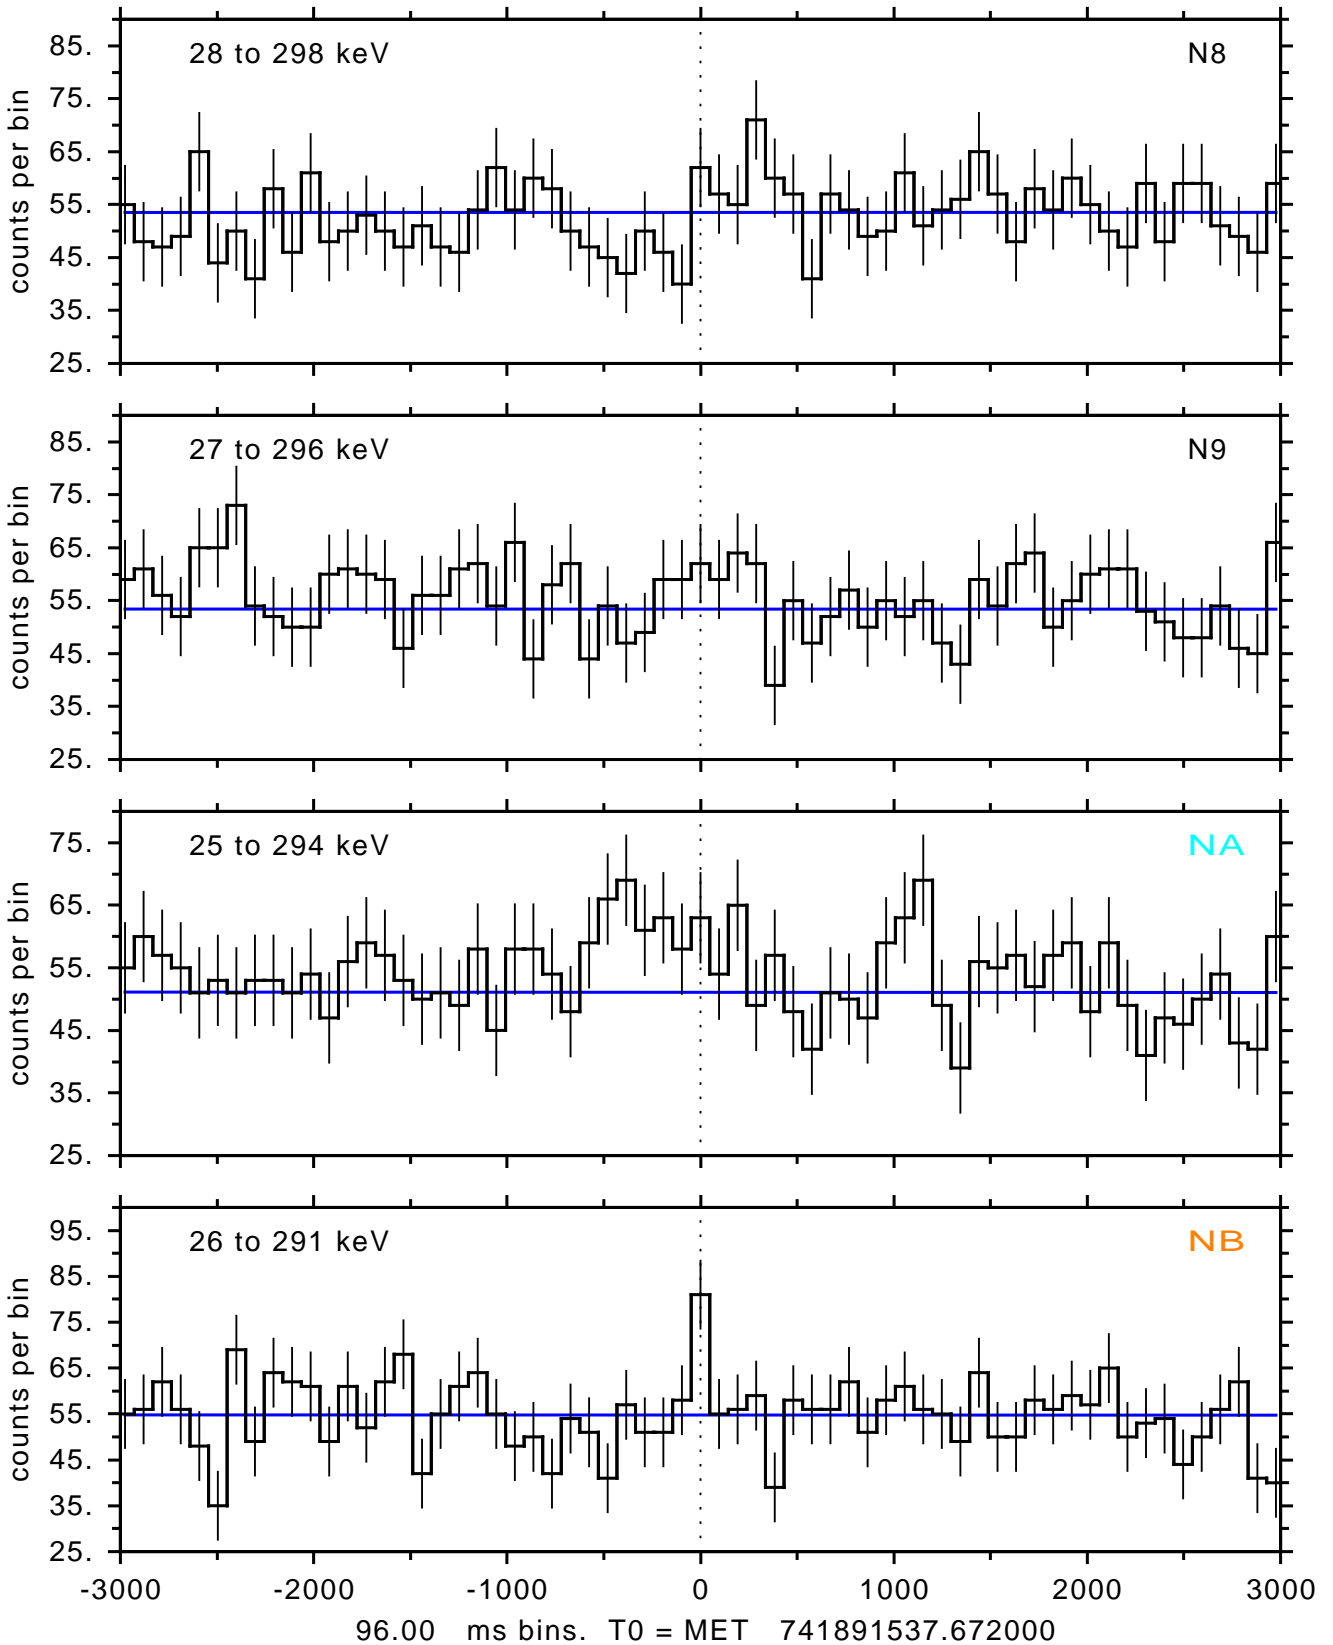

sGRB ver 120f of 2022 Dec 3 run on 2024-07-05 14:51:22
T0 = 741891537.672000 = 2024-07-05 16:58:52.672000
Algr: 3: P01 of F0001: glg_tte_b0_240705_16z_v00

sGRB ver 120f of 2022 Dec 3 run on 2024-07-05 14:51:22
T0 = 741891537.672000 = 2024-07-05 16:58:52.672000
Algr: 3: P01 of F0001: glg_tte_b0_240705_16z_v00