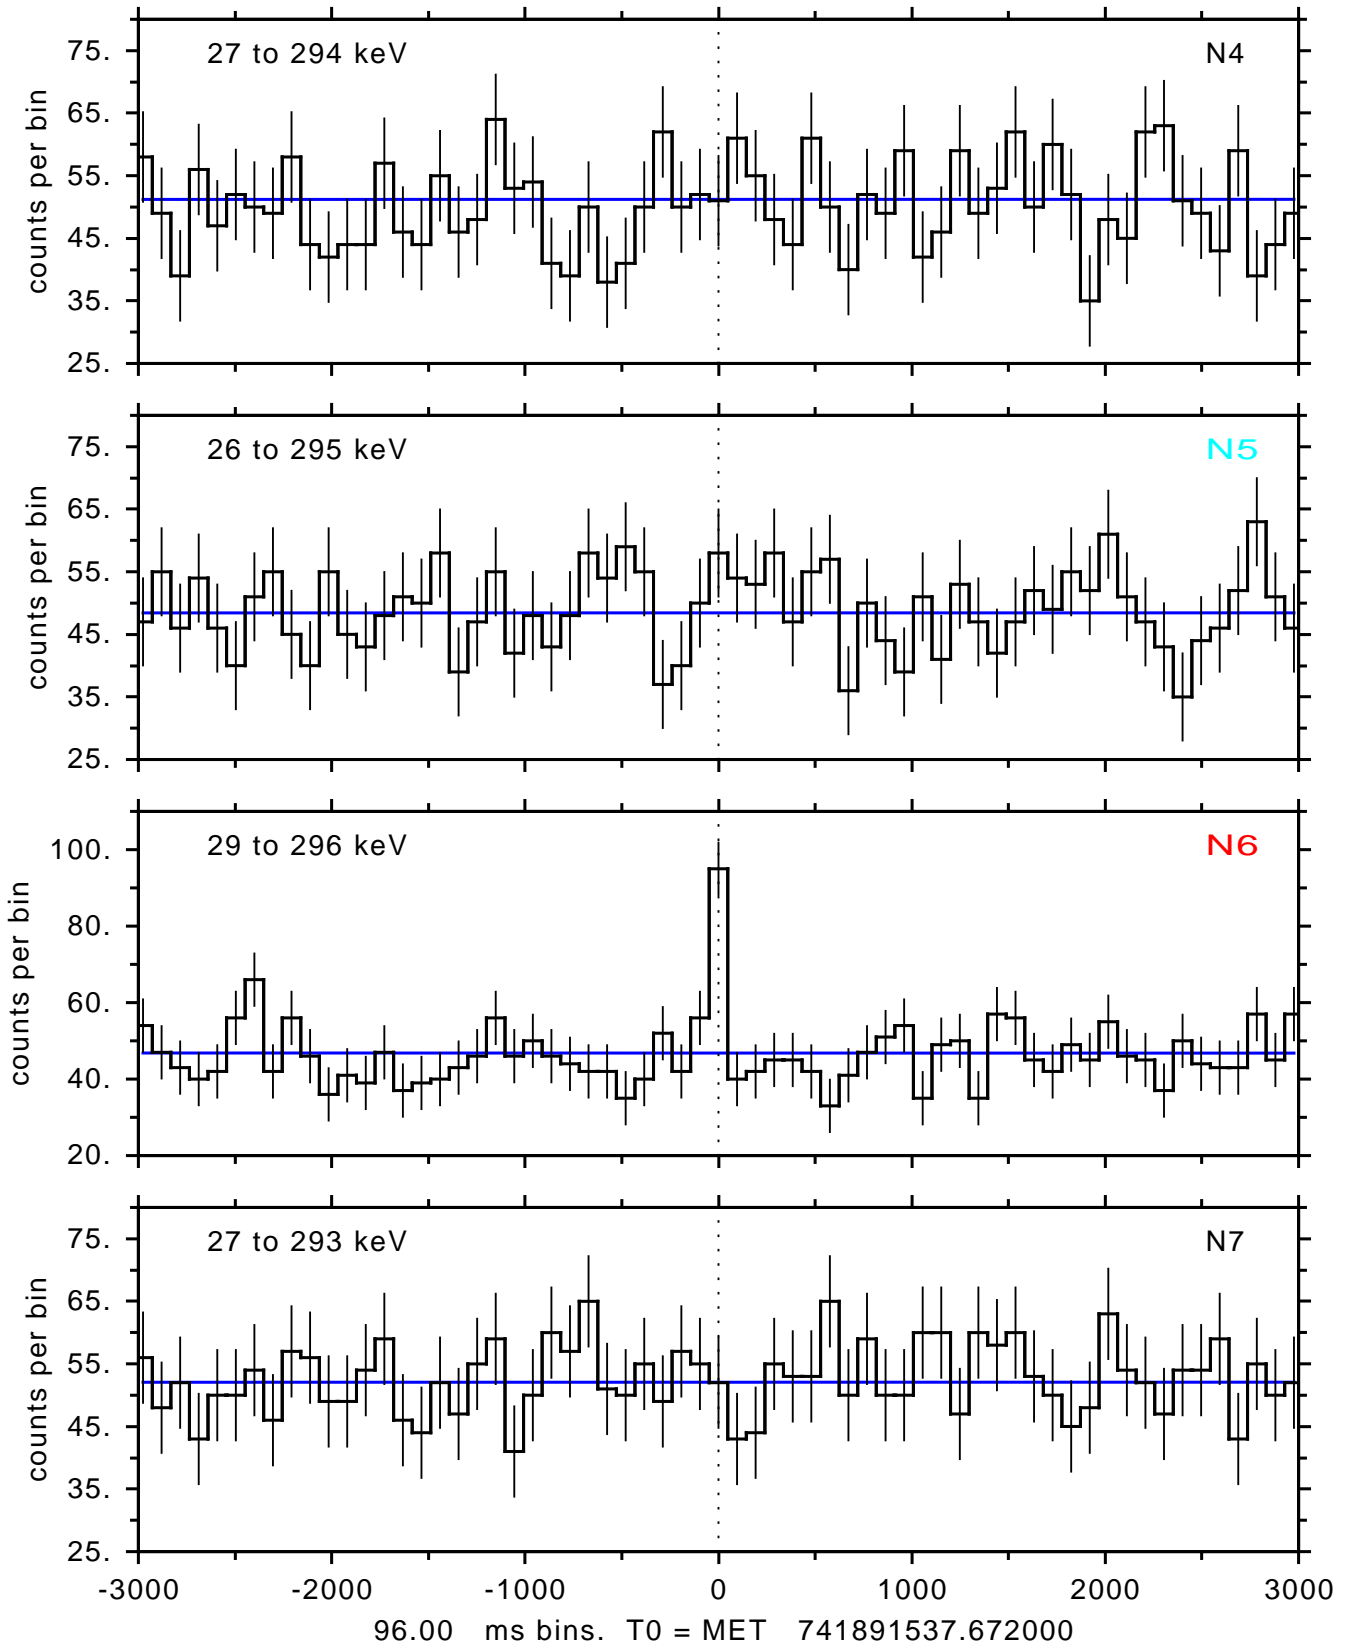

sGRB ver 120f of 2022 Dec 3 run on 2024-07-05 14:51:22
T0 = 741891537.672000 = 2024-07-05 16:58:52.672000
Algr: 3: P01 of F0001: glg_tte_b0_240705_16z_v00

sGRB ver 120f of 2022 Dec 3 run on 2024-07-05 14:51:22
T0 = 741891537.672000 = 2024-07-05 16:58:52.672000
Algr: 3: P01 of F0001: glg_tte_b0_240705_16z_v00