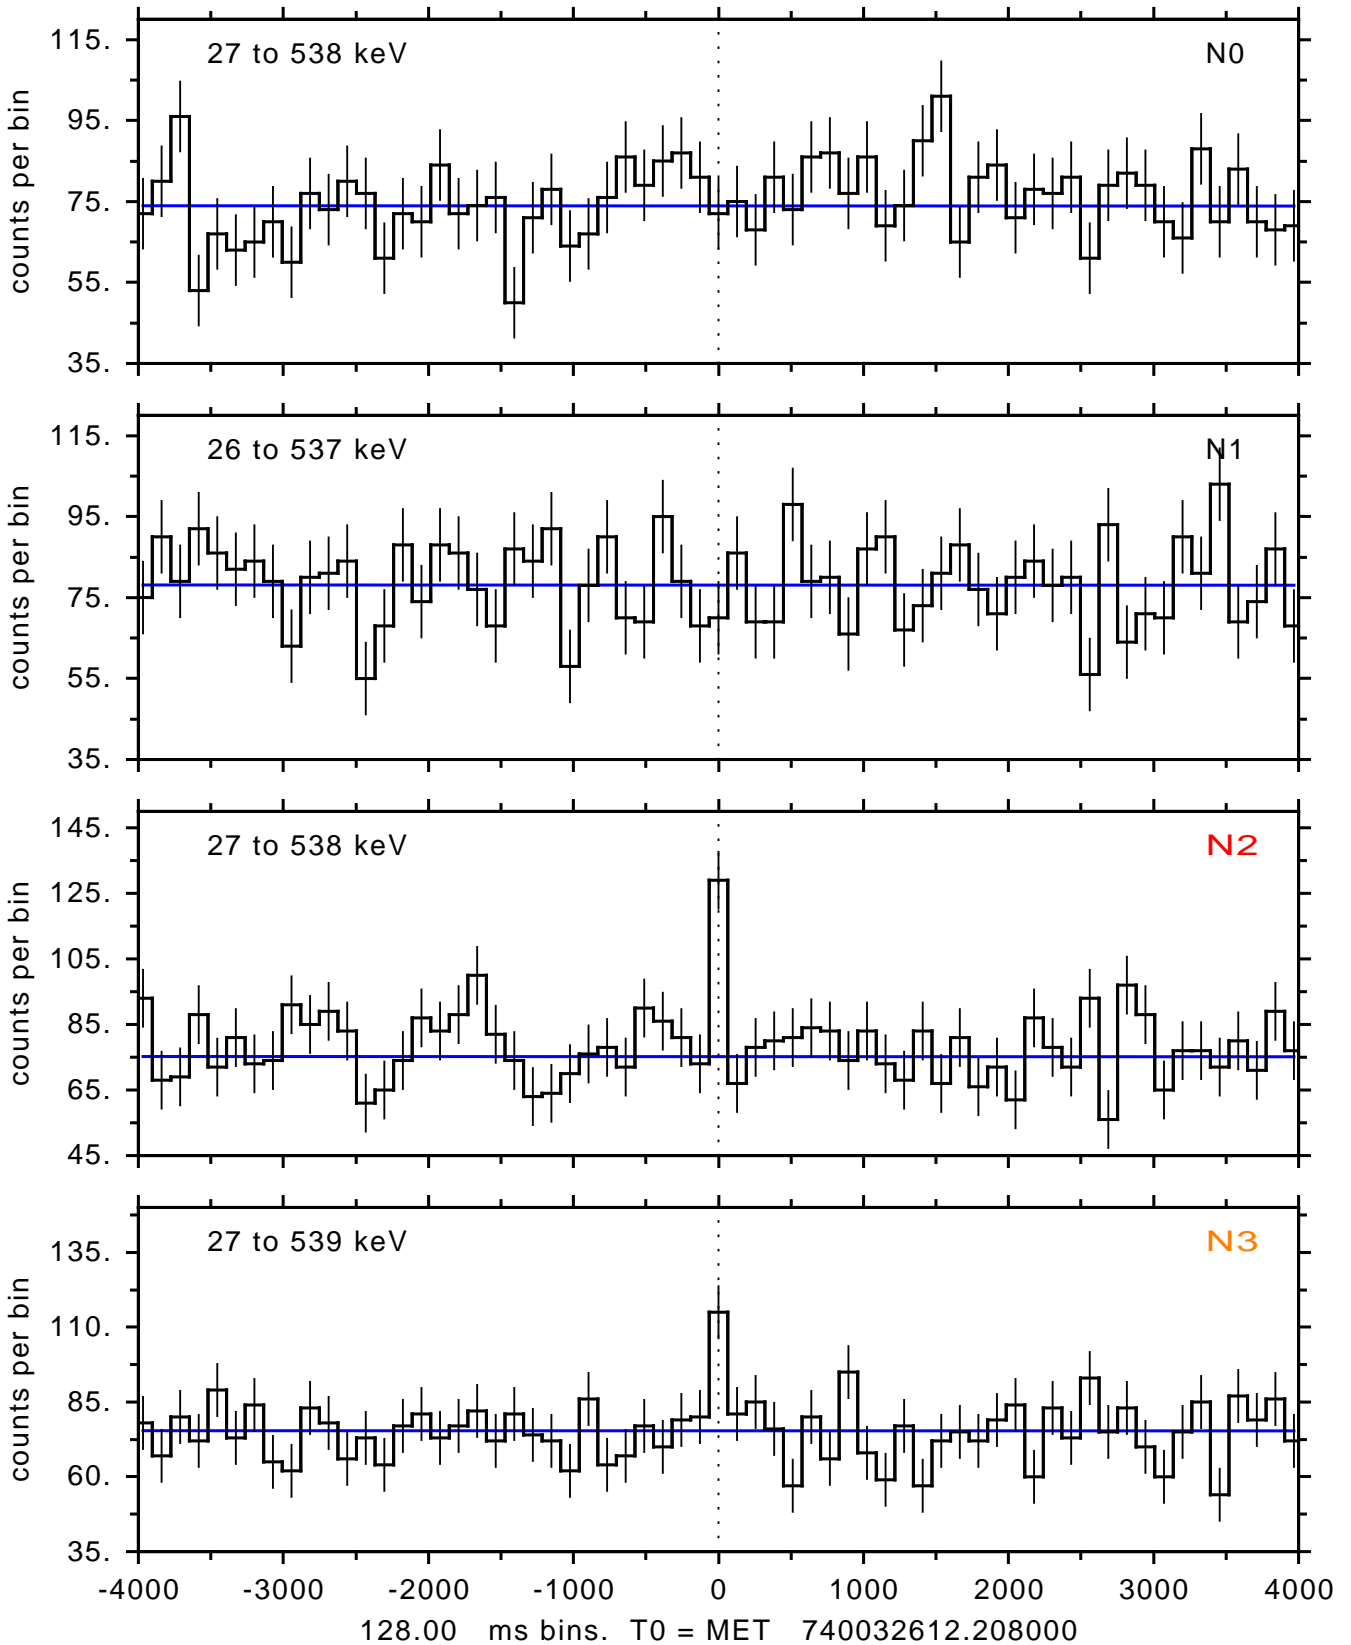

sGRB ver 120f of 2022 Dec 3 run on 2024-06-14 02:21:19
T0 = 740032612.208000 = 2024-06-14 04:36:47.208000
Algr: 1: P02 of F0001: glg_tte_b0_240614_04z_v00

sGRB ver 120f of 2022 Dec 3 run on 2024-06-14 02:21:19
T0 = 740032612.208000 = 2024-06-14 04:36:47.208000
Algr: 1: P02 of F0001: glg_tte_b0_240614_04z_v00