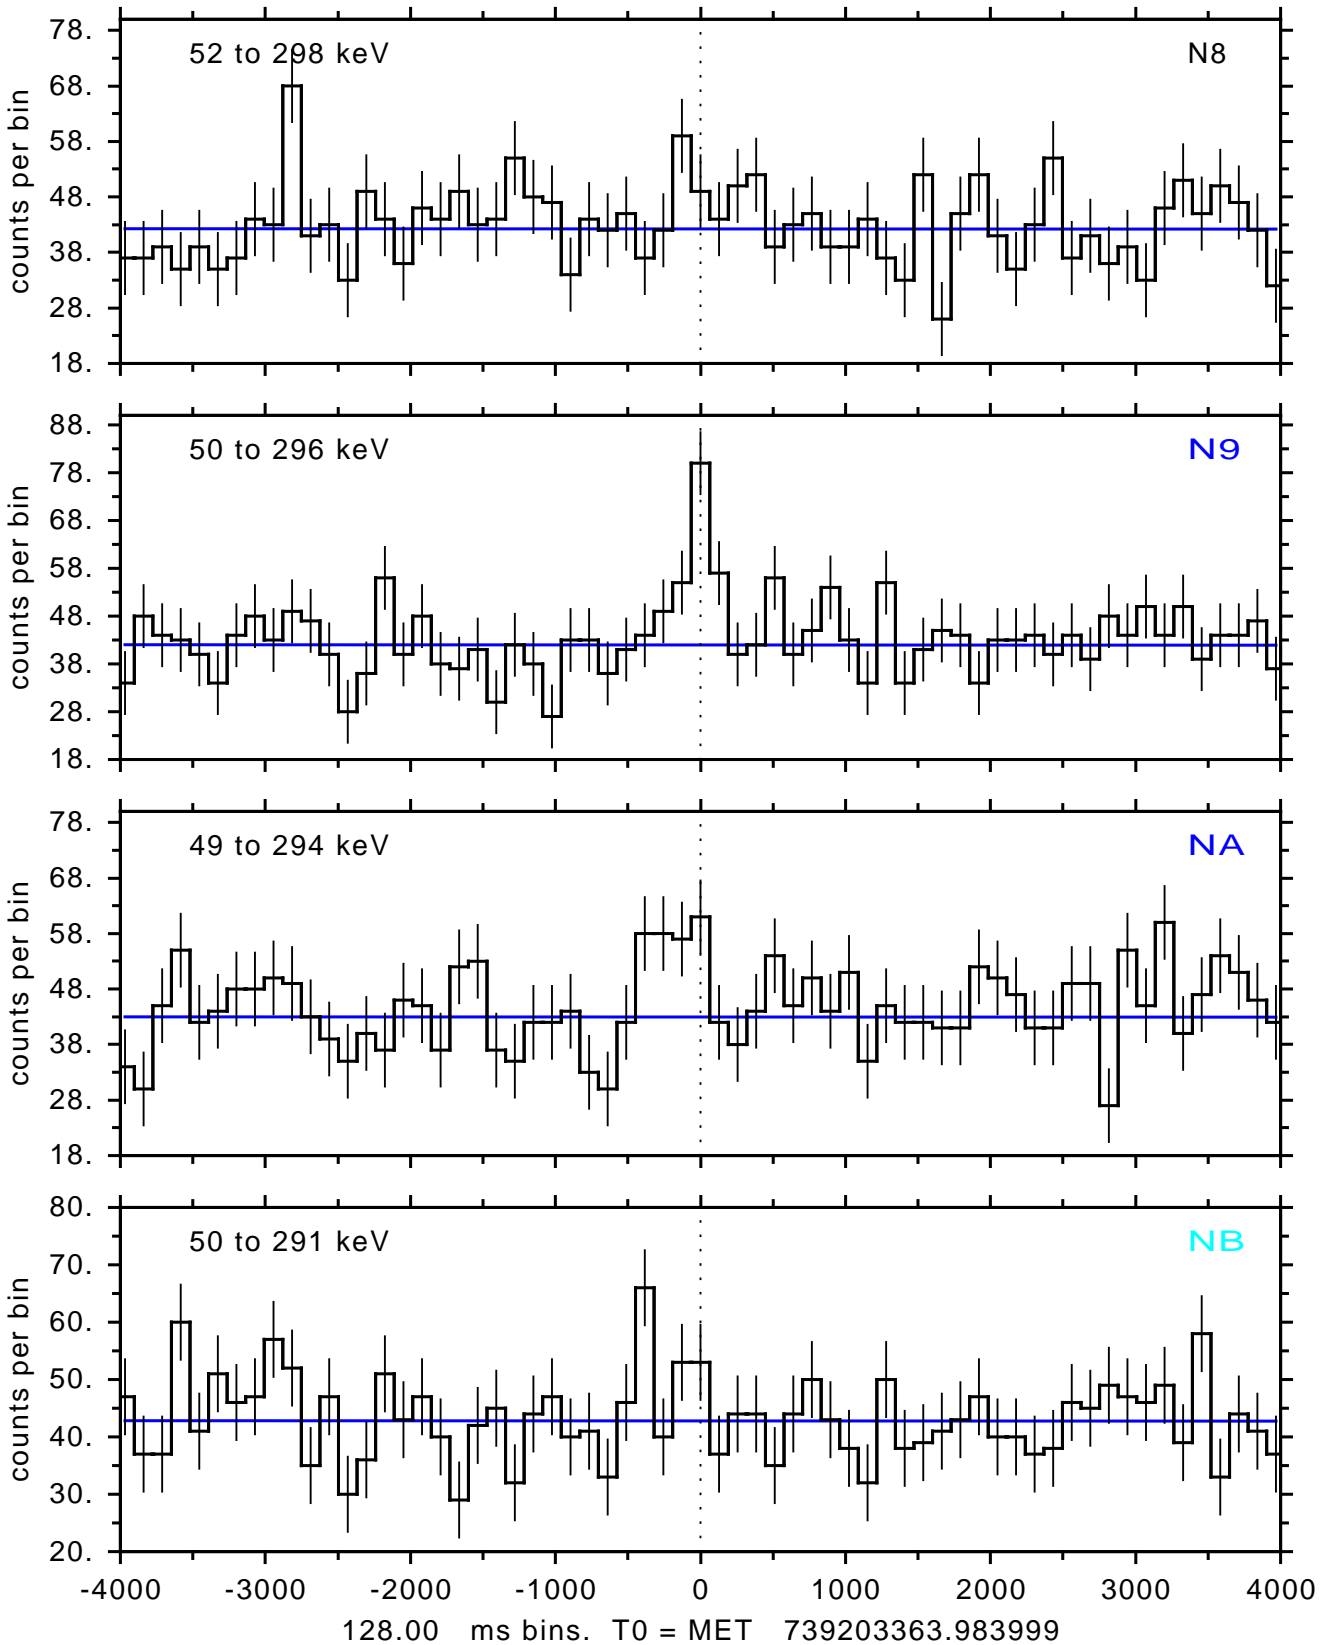

sGRB ver 120f of 2022 Dec 3 run on 2024-06-04 12:36:23
T0 = 739203363.983999 = 2024-06-04 14:15:58.984000
Algr: 4: P02 of F0001: glg_tte_b0_240604_14z_v00

sGRB ver 120f of 2022 Dec 3 run on 2024-06-04 12:36:23
T0 = 739203363.983999 = 2024-06-04 14:15:58.984000
Algr: 4: P02 of F0001: glg_tte_b0_240604_14z_v00