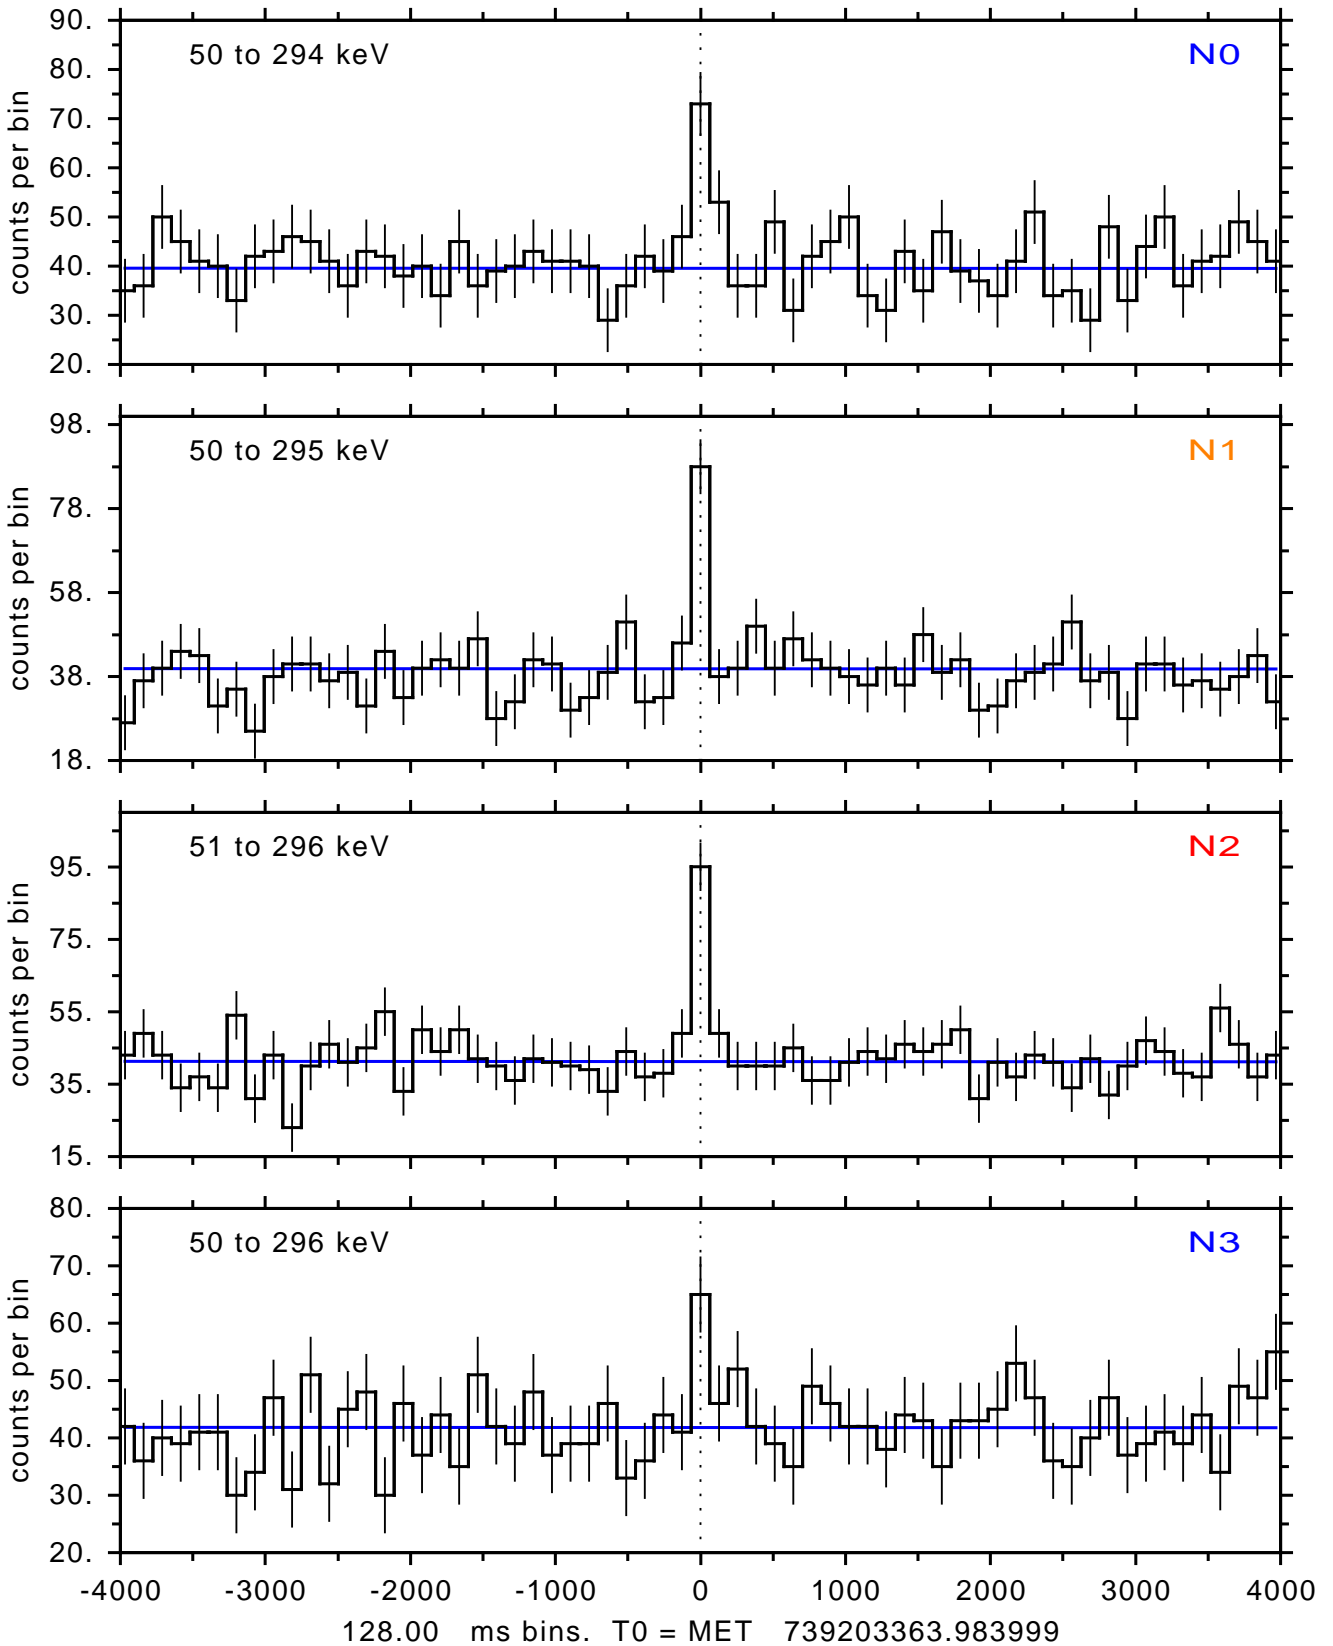

sGRB ver 120f of 2022 Dec 3 run on 2024-06-04 12:36:23
T0 = 739203363.983999 = 2024-06-04 14:15:58.984000
Algr: 4: P02 of F0001: glg_tte_b0_240604_14z_v00

sGRB ver 120f of 2022 Dec 3 run on 2024-06-04 12:36:23
T0 = 739203363.983999 = 2024-06-04 14:15:58.984000
Algr: 4: P02 of F0001: glg_tte_b0_240604_14z_v00