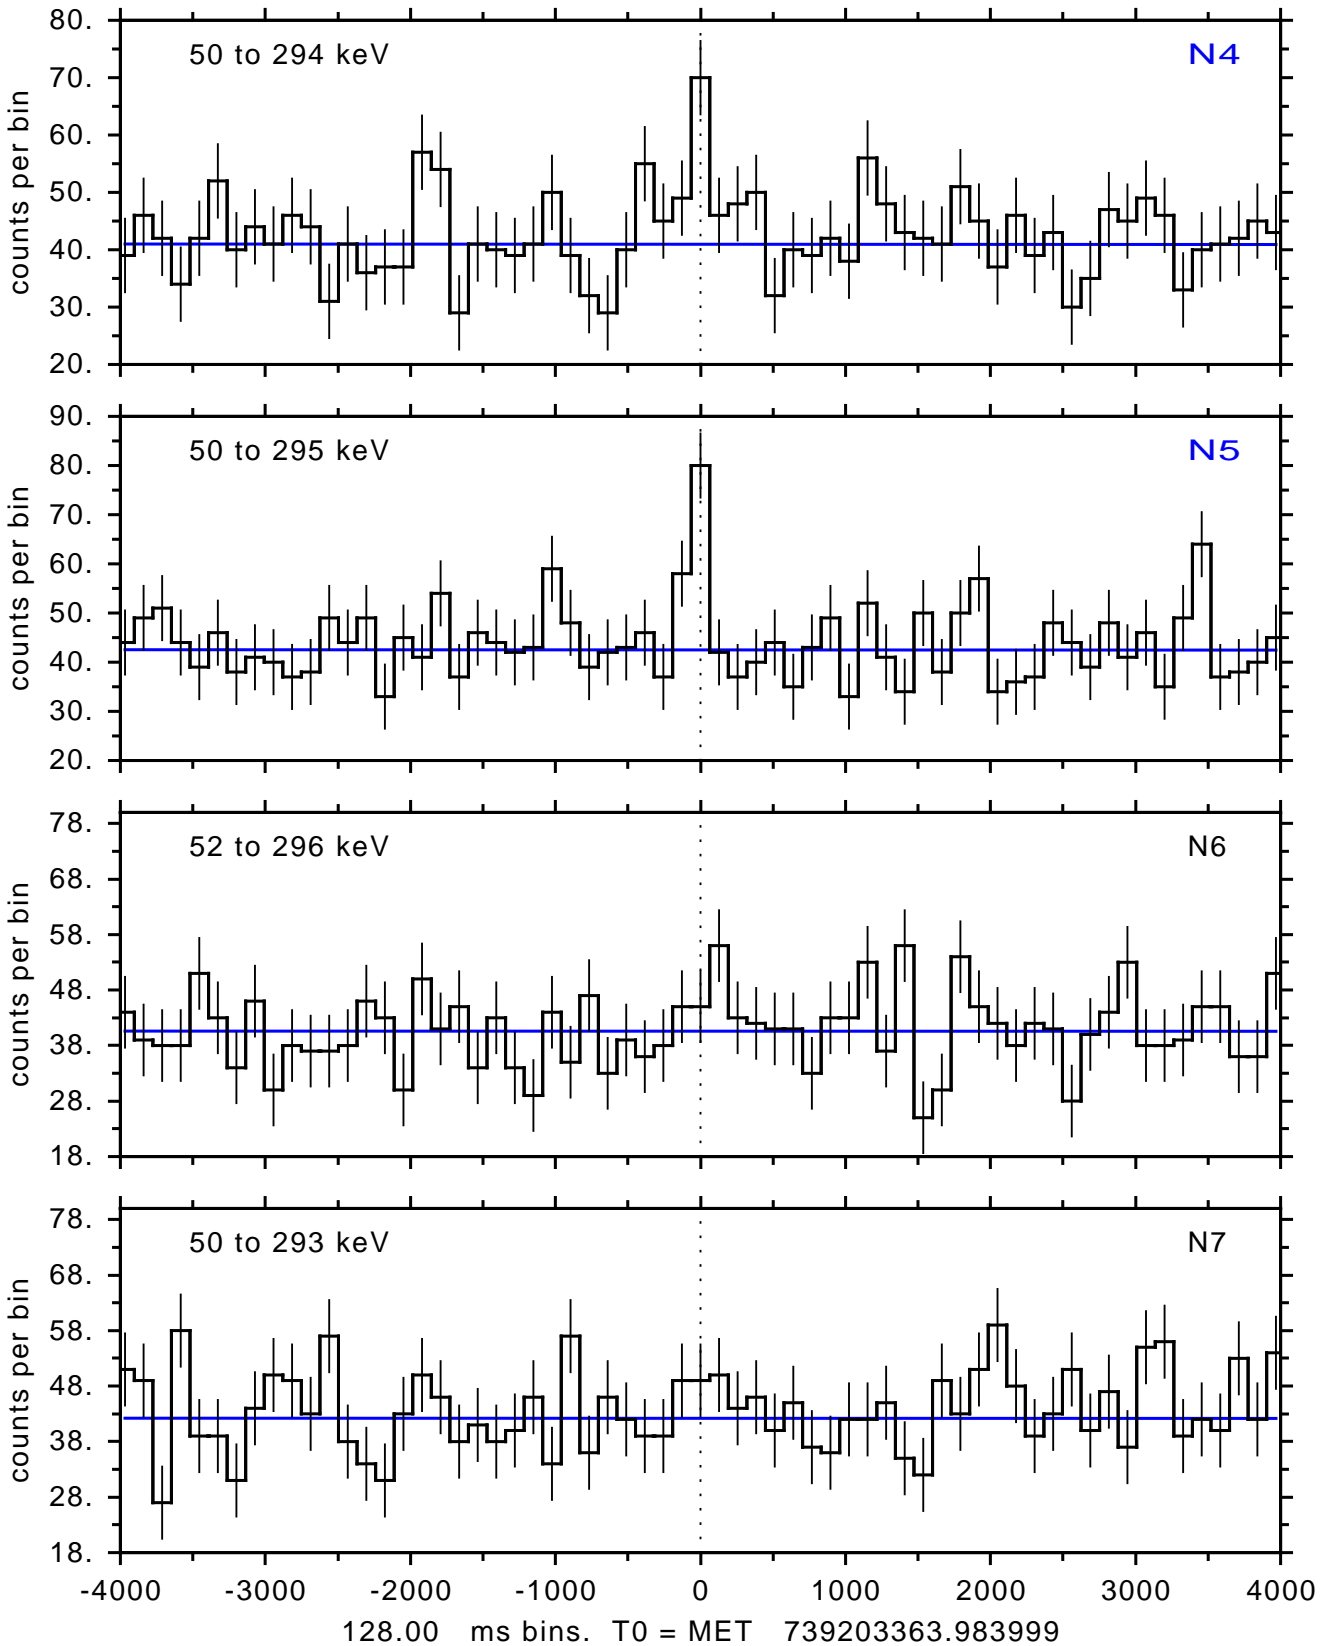

sGRB ver 120f of 2022 Dec 3 run on 2024-06-04 12:36:23
T0 = 739203363.983999 = 2024-06-04 14:15:58.984000
Algr: 4: P02 of F0001: glg_tte_b0_240604_14z_v00

sGRB ver 120f of 2022 Dec 3 run on 2024-06-04 12:36:23
T0 = 739203363.983999 = 2024-06-04 14:15:58.984000
Algr: 4: P02 of F0001: glg_tte_b0_240604_14z_v00