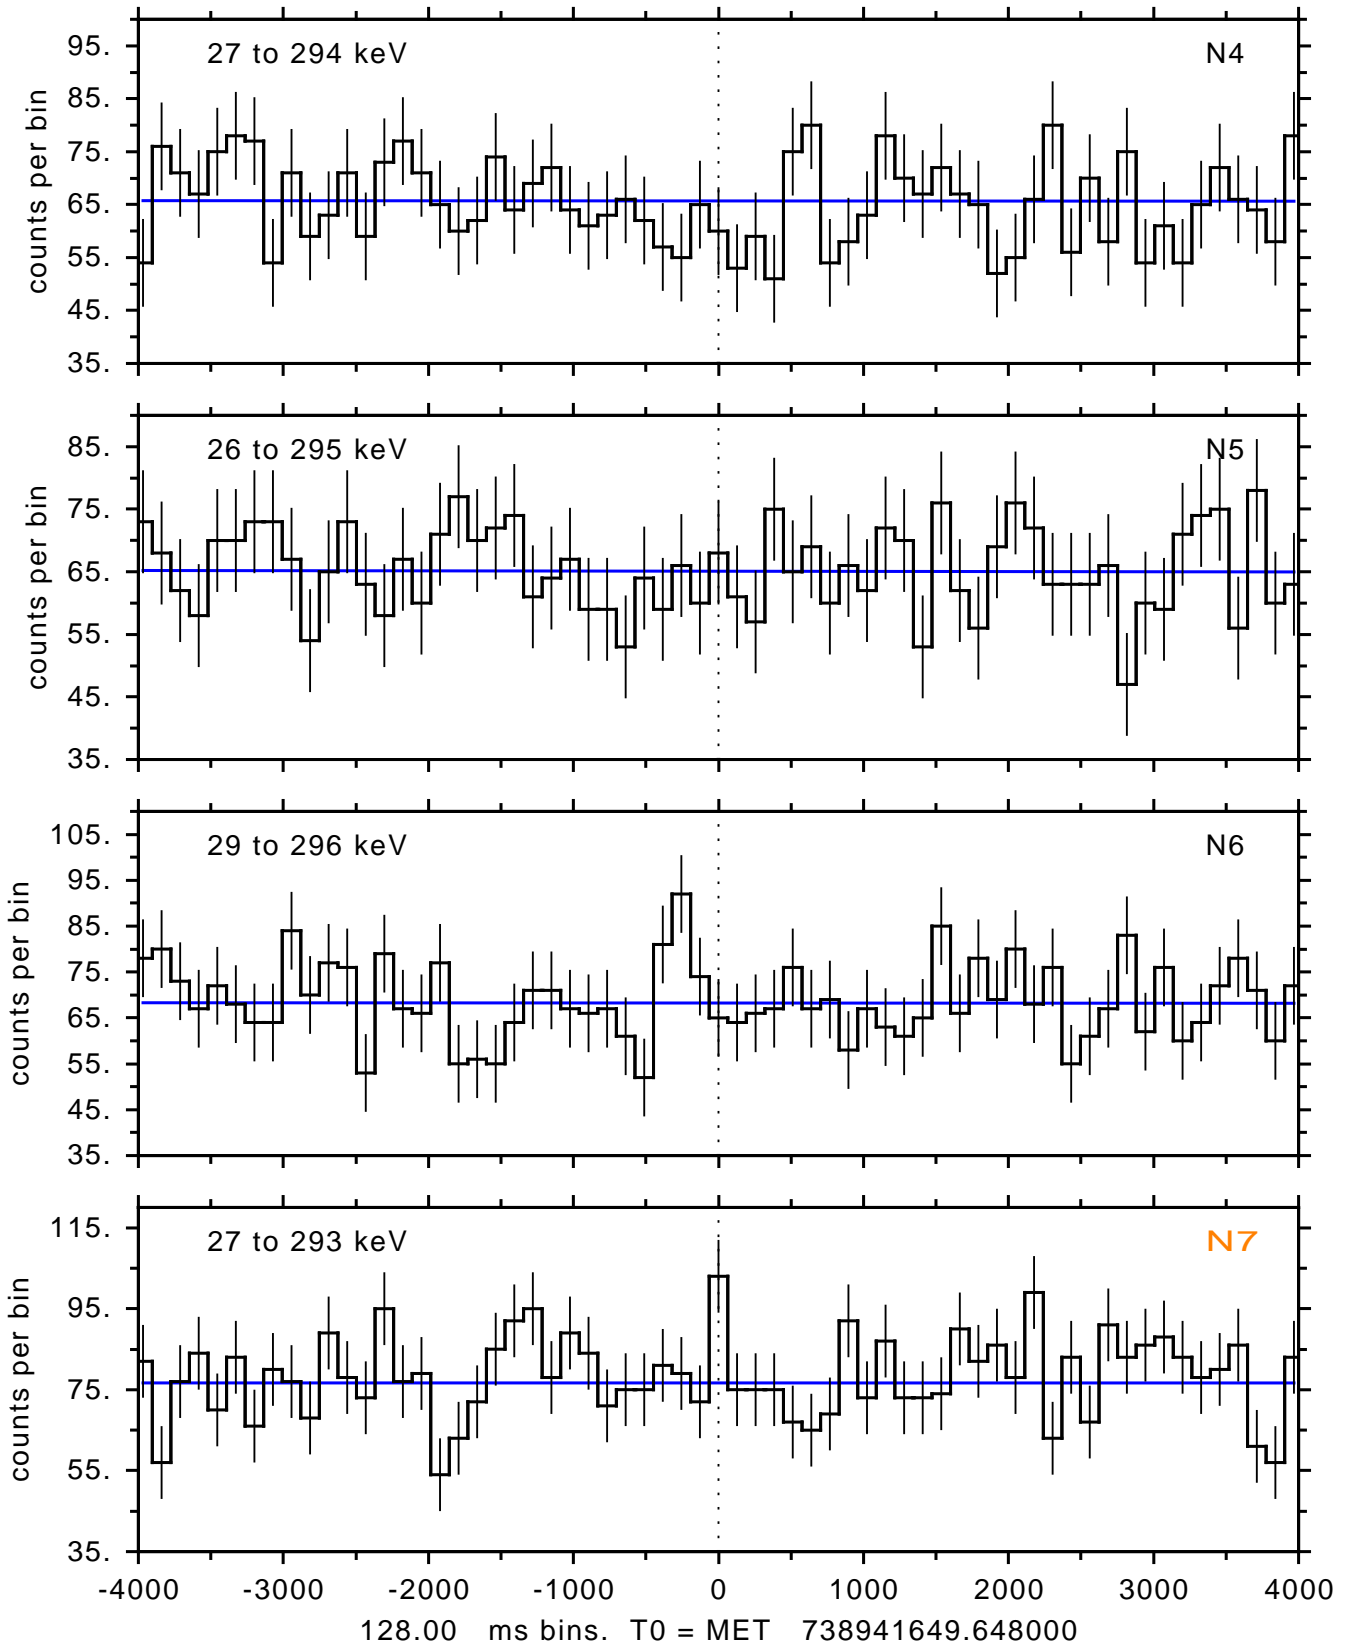

sGRB ver 120f of 2022 Dec 3 run on 2024-06-01 12:05:12
T0 = 738941649.648000 = 2024-06-01 13:34:04.648000
Algr: 3: P01 of F0001: glg_tte_b0_240601_13z_v00

sGRB ver 120f of 2022 Dec 3 run on 2024-06-01 12:05:12
T0 = 738941649.648000 = 2024-06-01 13:34:04.648000
Algr: 3: P01 of F0001: glg_tte_b0_240601_13z_v00