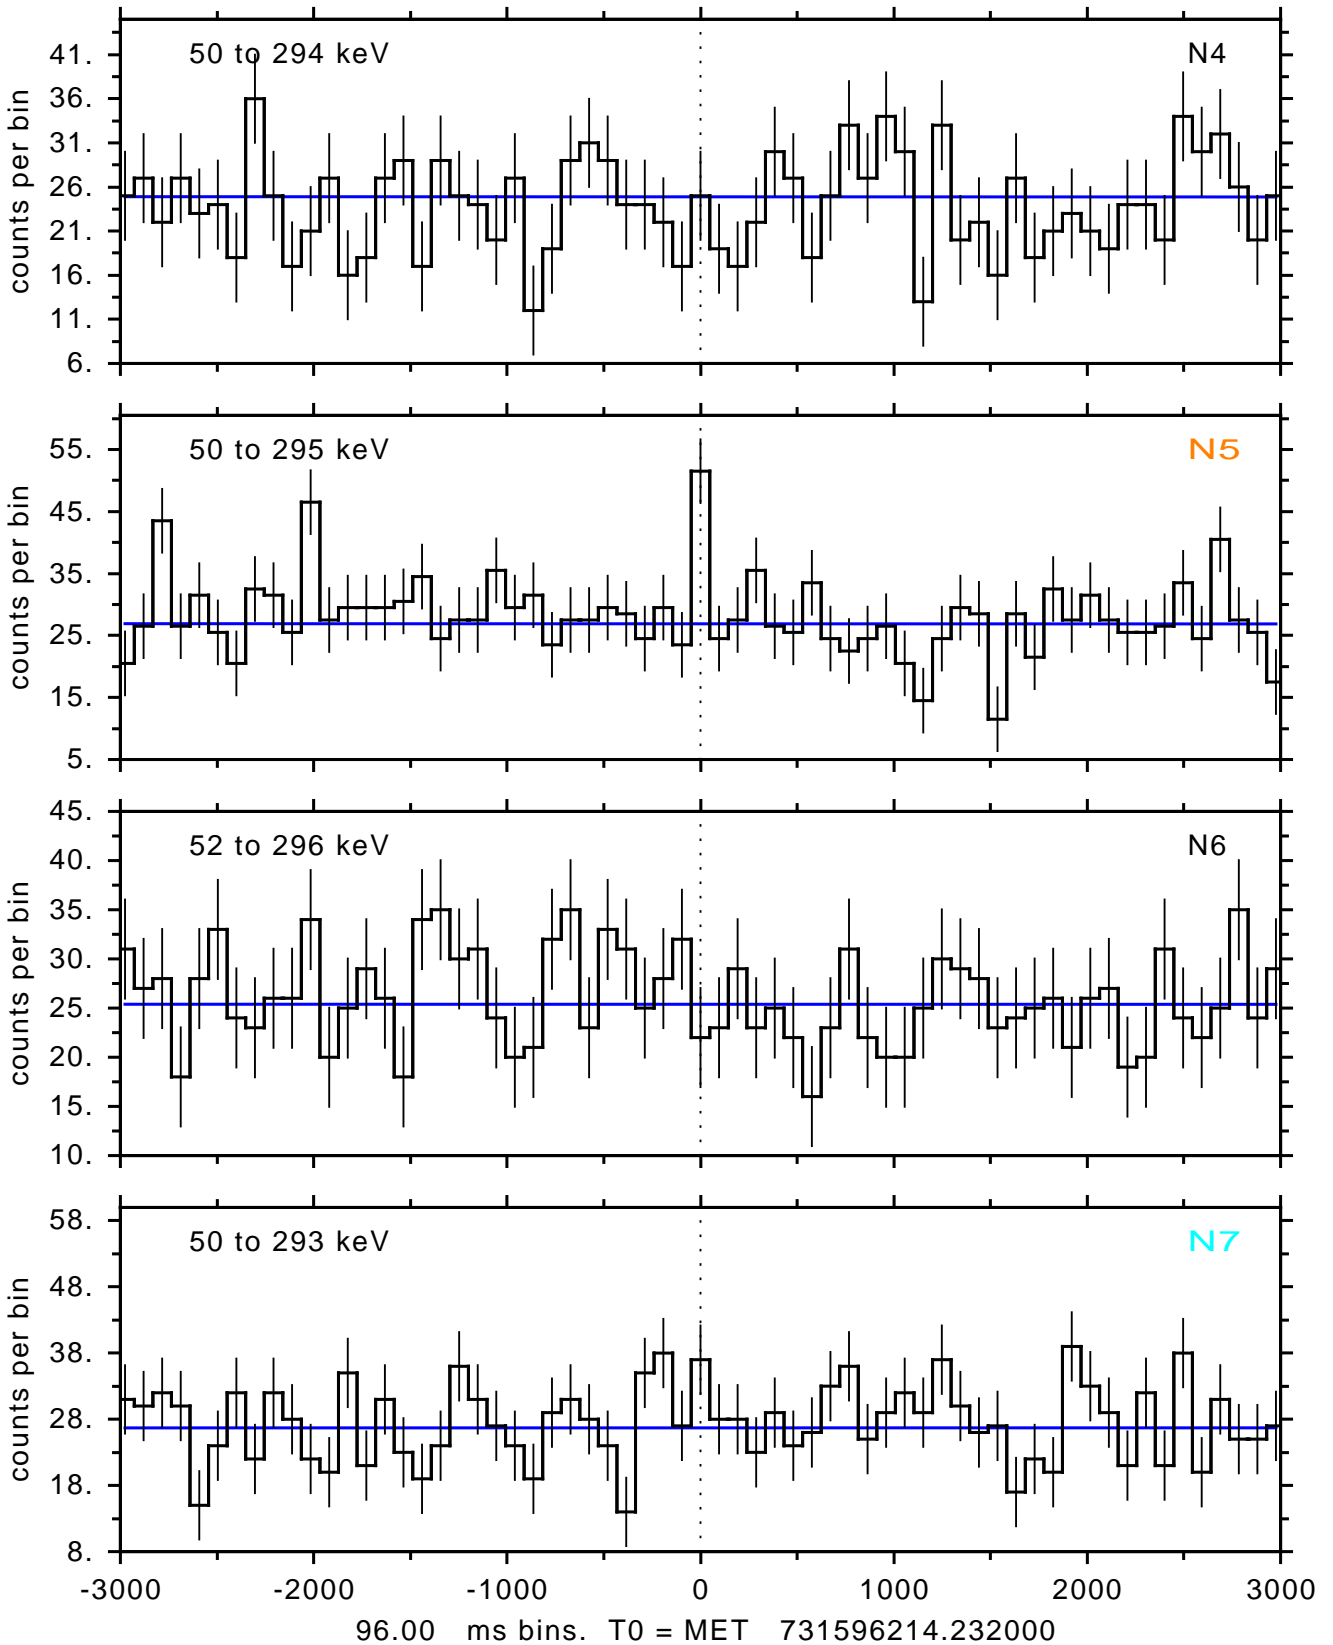

sGRB ver 120f of 2022 Dec 3 run on 2024-03-08 11:51:27
T0 = 731596214.232000 = 2024-03-08 13:10:09.232000
Algr: 4: P01 of F0001: glg_tte_b0_240308_13z_v00

sGRB ver 120f of 2022 Dec 3 run on 2024-03-08 11:51:27
T0 = 731596214.232000 = 2024-03-08 13:10:09.232000
Algr: 4: P01 of F0001: glg_tte_b0_240308_13z_v00