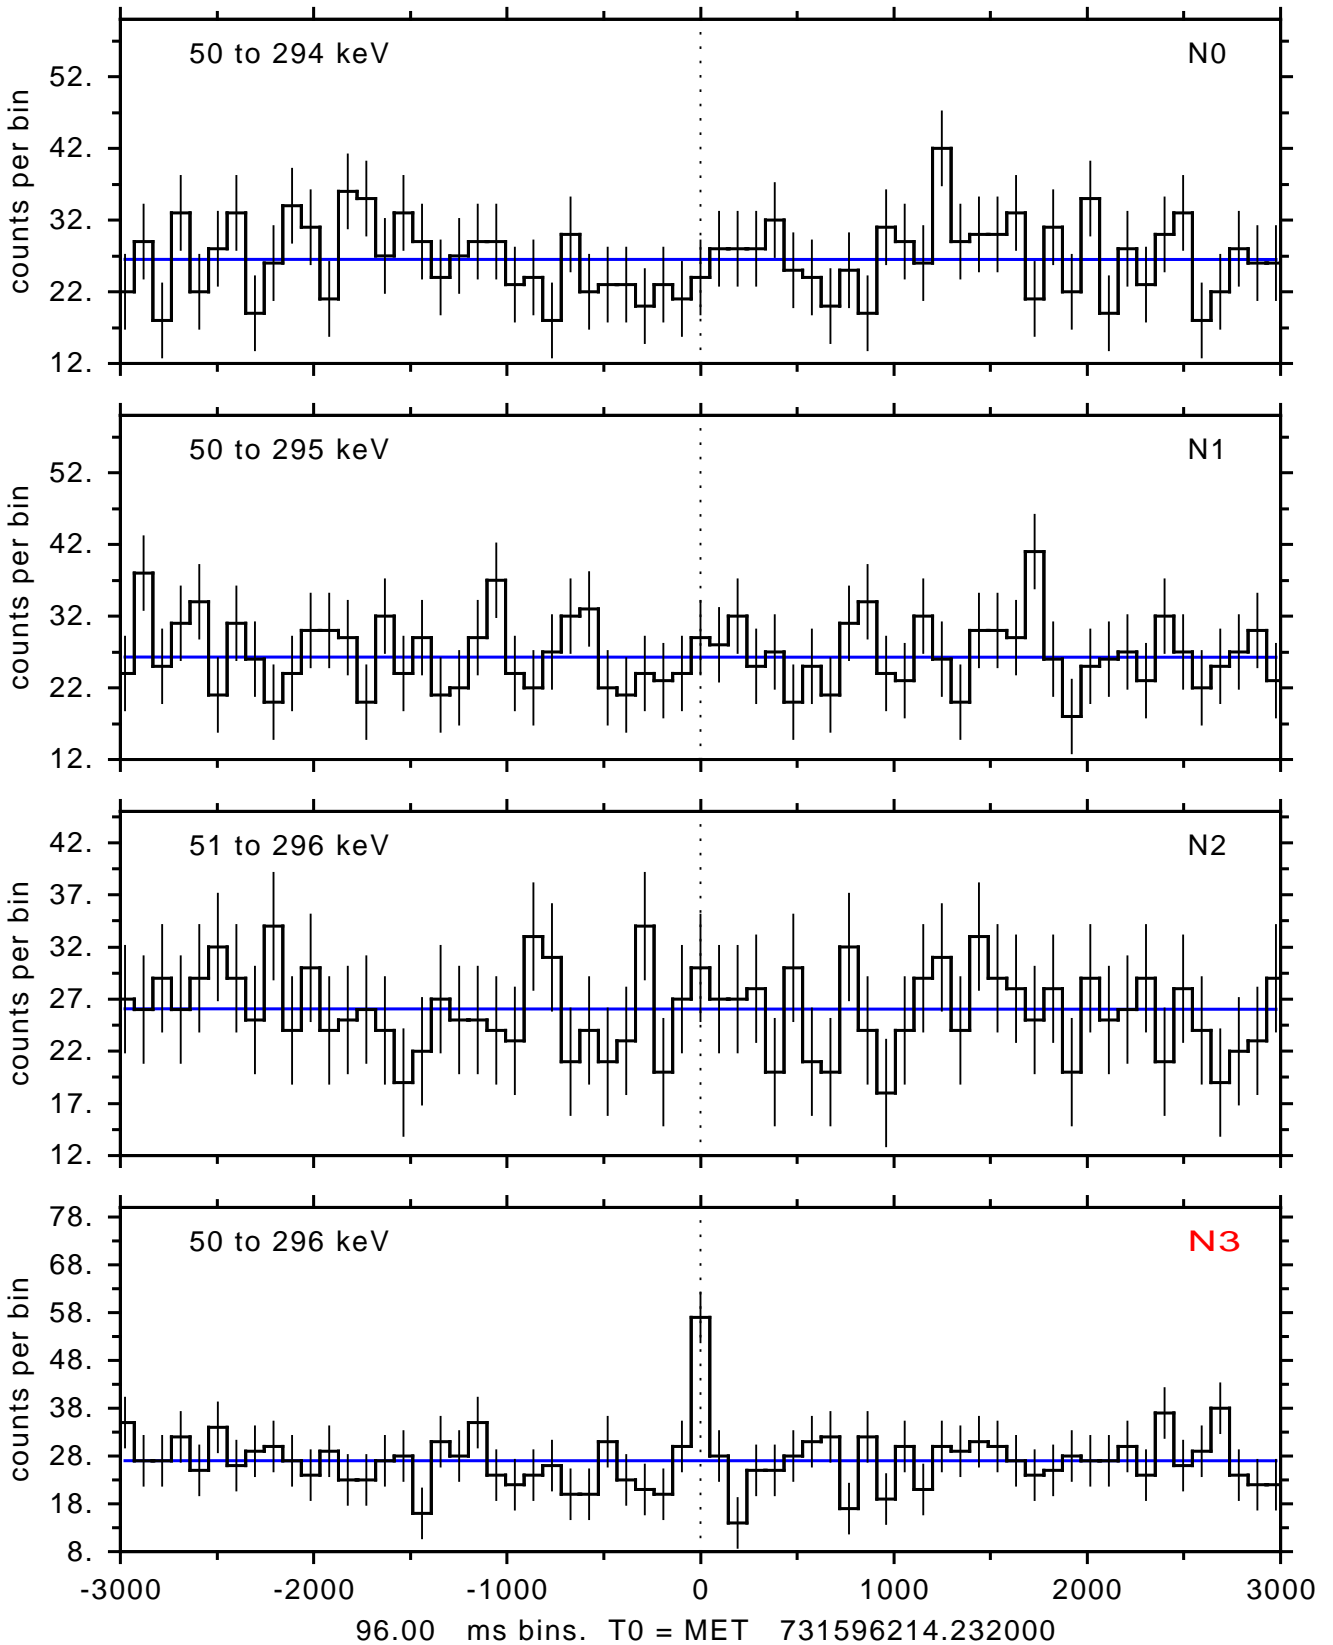

sGRB ver 120f of 2022 Dec 3 run on 2024-03-08 11:51:27
T0 = 731596214.232000 = 2024-03-08 13:10:09.232000
Algr: 4: P01 of F0001: glg_tte_b0_240308_13z_v00

sGRB ver 120f of 2022 Dec 3 run on 2024-03-08 11:51:27
T0 = 731596214.232000 = 2024-03-08 13:10:09.232000
Algr: 4: P01 of F0001: glg_tte_b0_240308_13z_v00