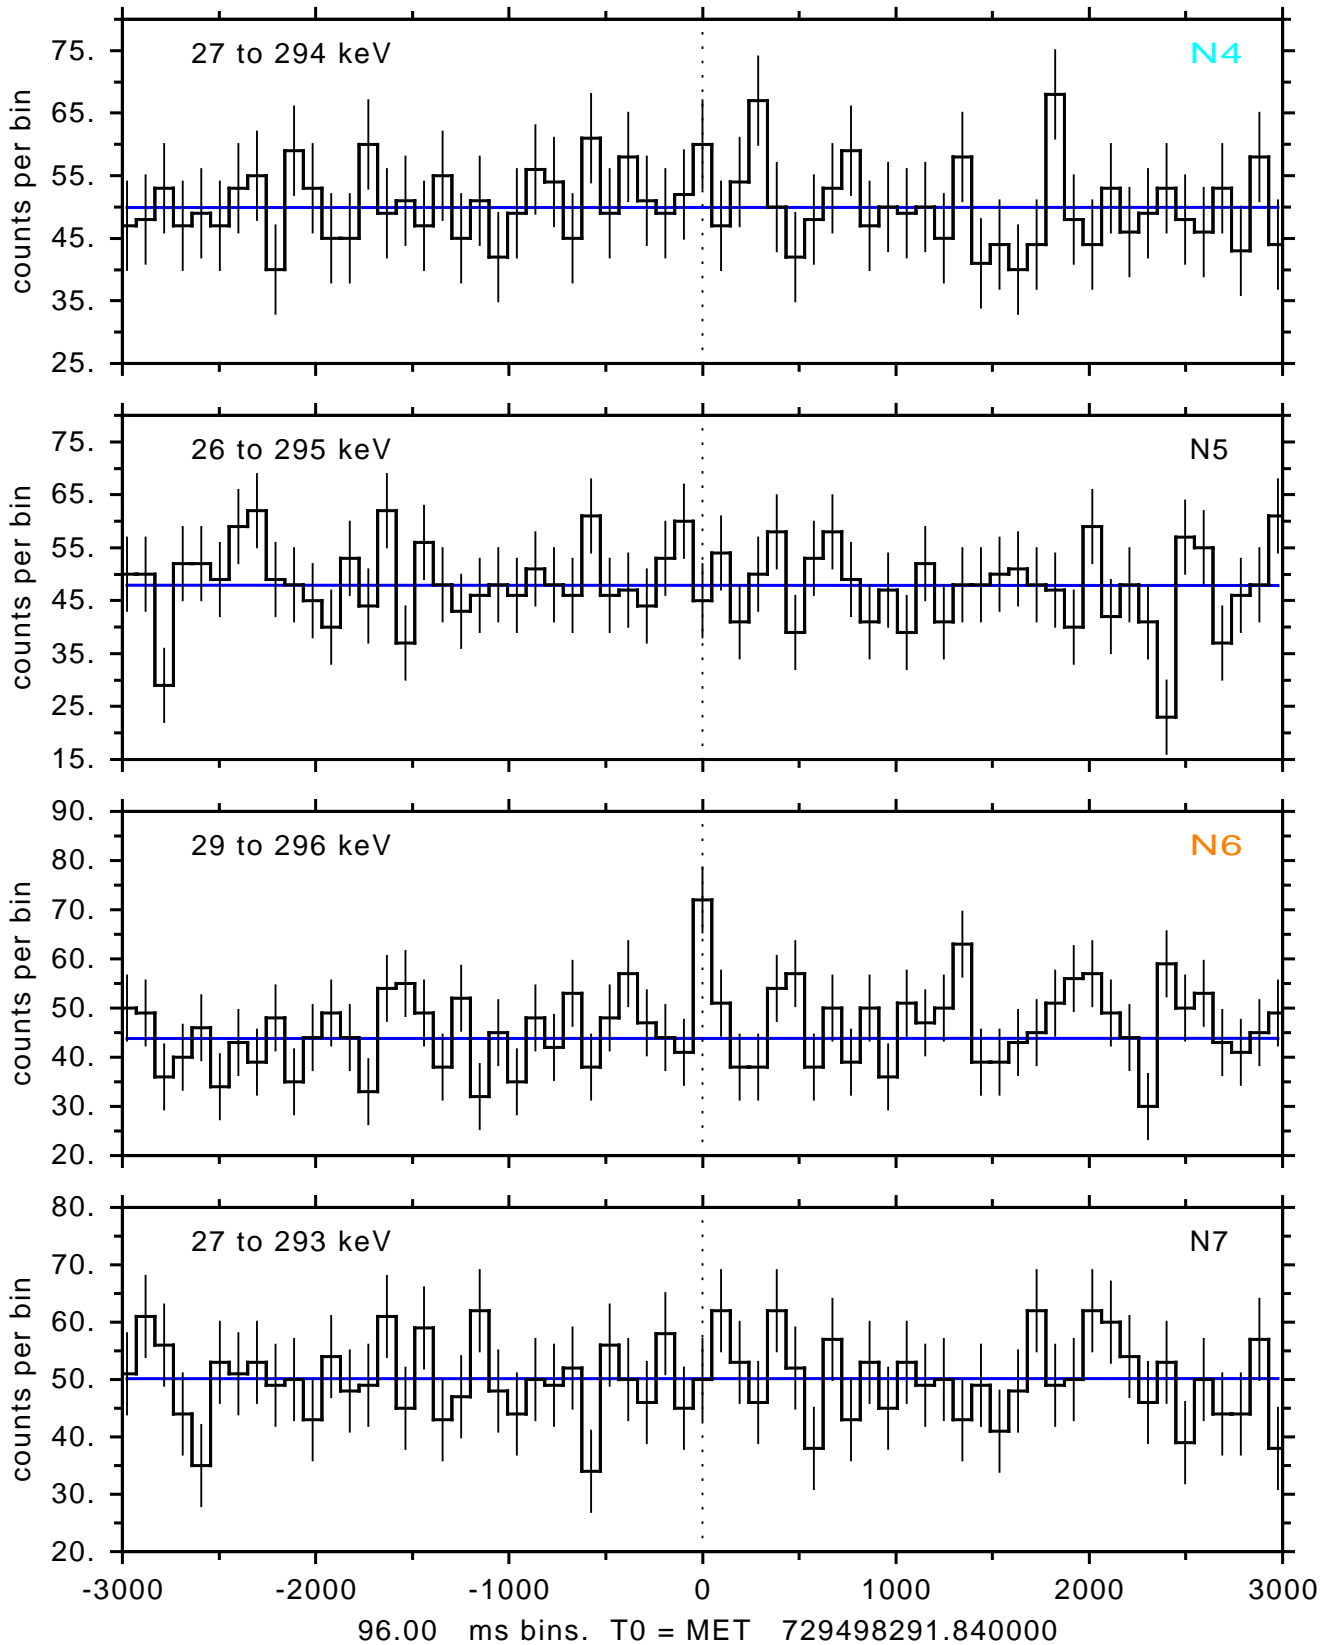

sGRB ver 120f of 2022 Dec 3 run on 2024-02-13 05:50:55
T0 = 729498291.840000 = 2024-02-13 06:24:46.840000
Algr: 3: P01 of F0001: glg_tte_b0_240213_06z_v00

sGRB ver 120f of 2022 Dec 3 run on 2024-02-13 05:50:55
T0 = 729498291.840000 = 2024-02-13 06:24:46.840000
Algr: 3: P01 of F0001: glg_tte_b0_240213_06z_v00