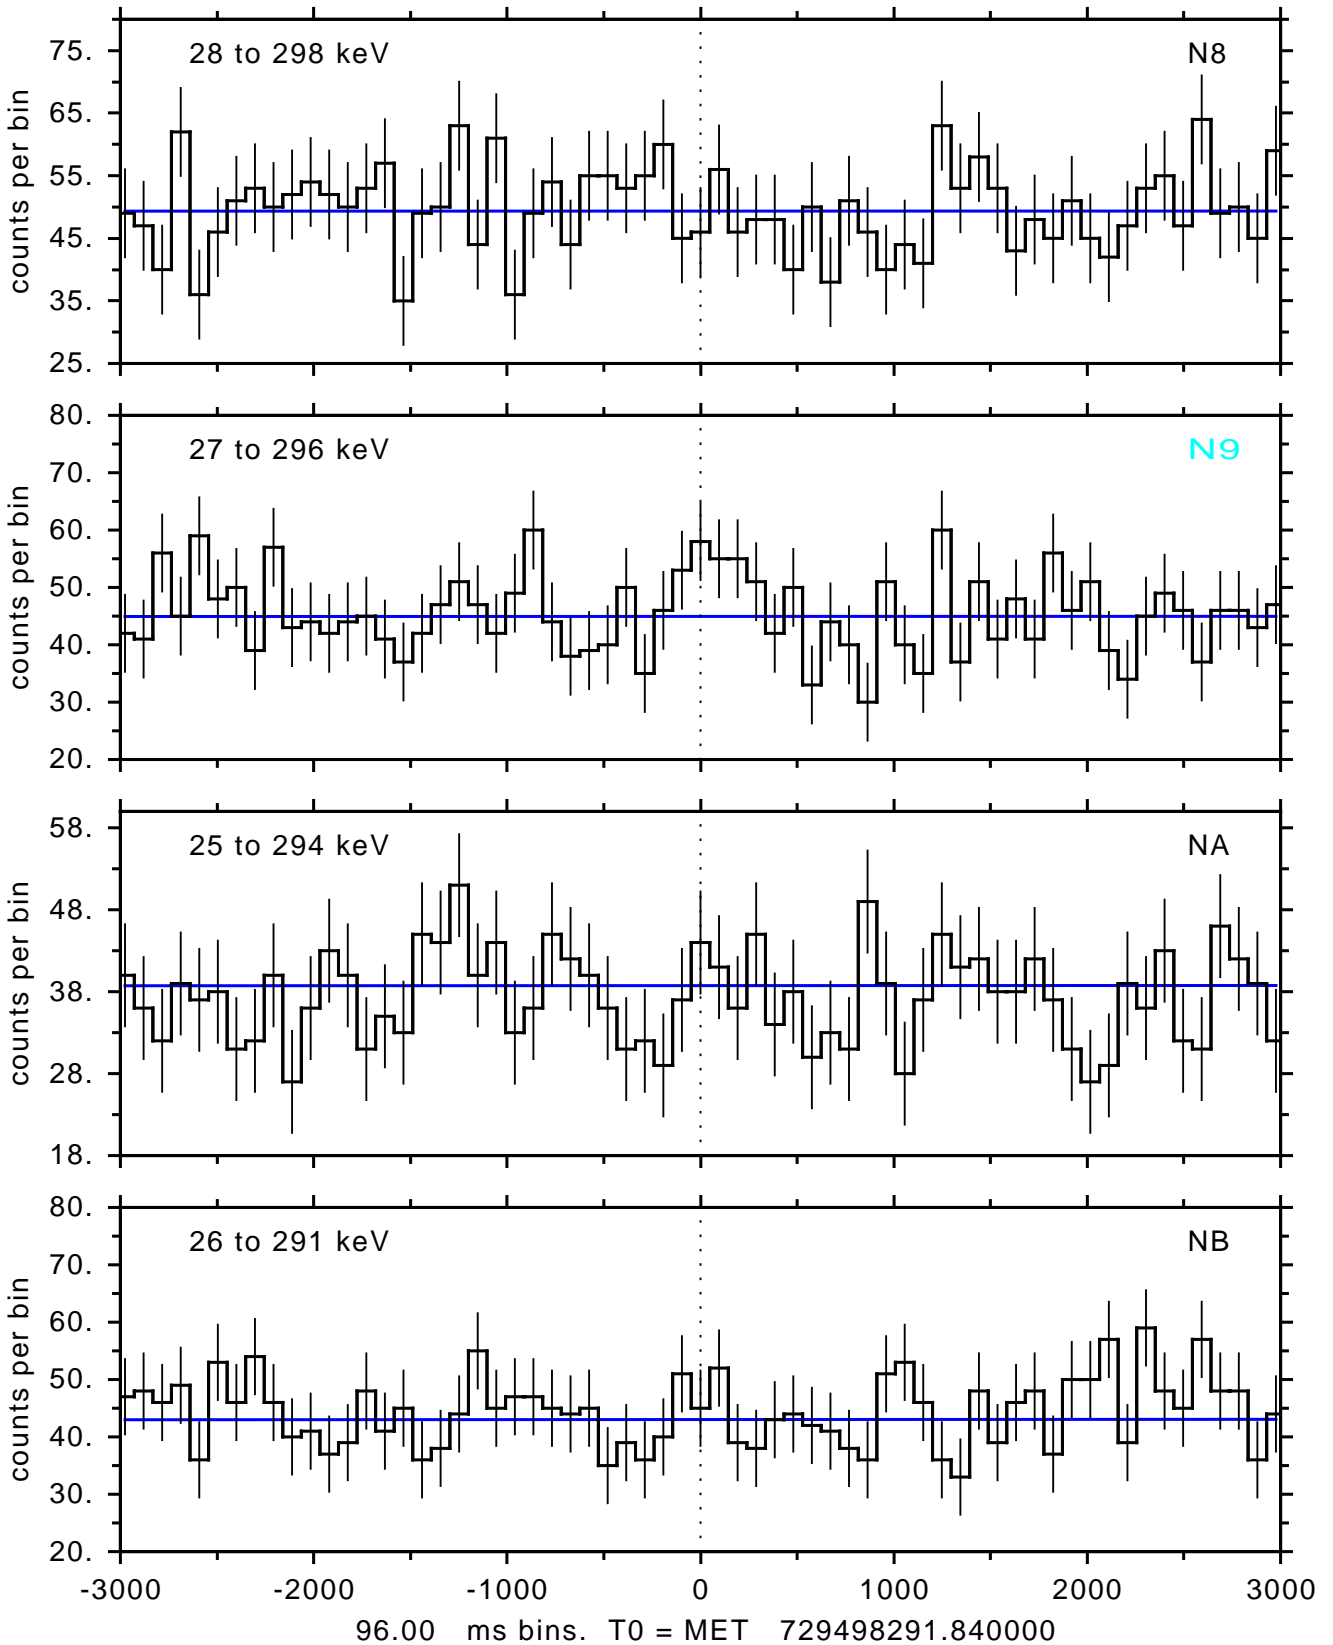

sGRB ver 120f of 2022 Dec 3 run on 2024-02-13 05:50:55
T0 = 729498291.840000 = 2024-02-13 06:24:46.840000
Algr: 3: P01 of F0001: glg_tte_b0_240213_06z_v00

sGRB ver 120f of 2022 Dec 3 run on 2024-02-13 05:50:55
T0 = 729498291.840000 = 2024-02-13 06:24:46.840000
Algr: 3: P01 of F0001: glg_tte_b0_240213_06z_v00