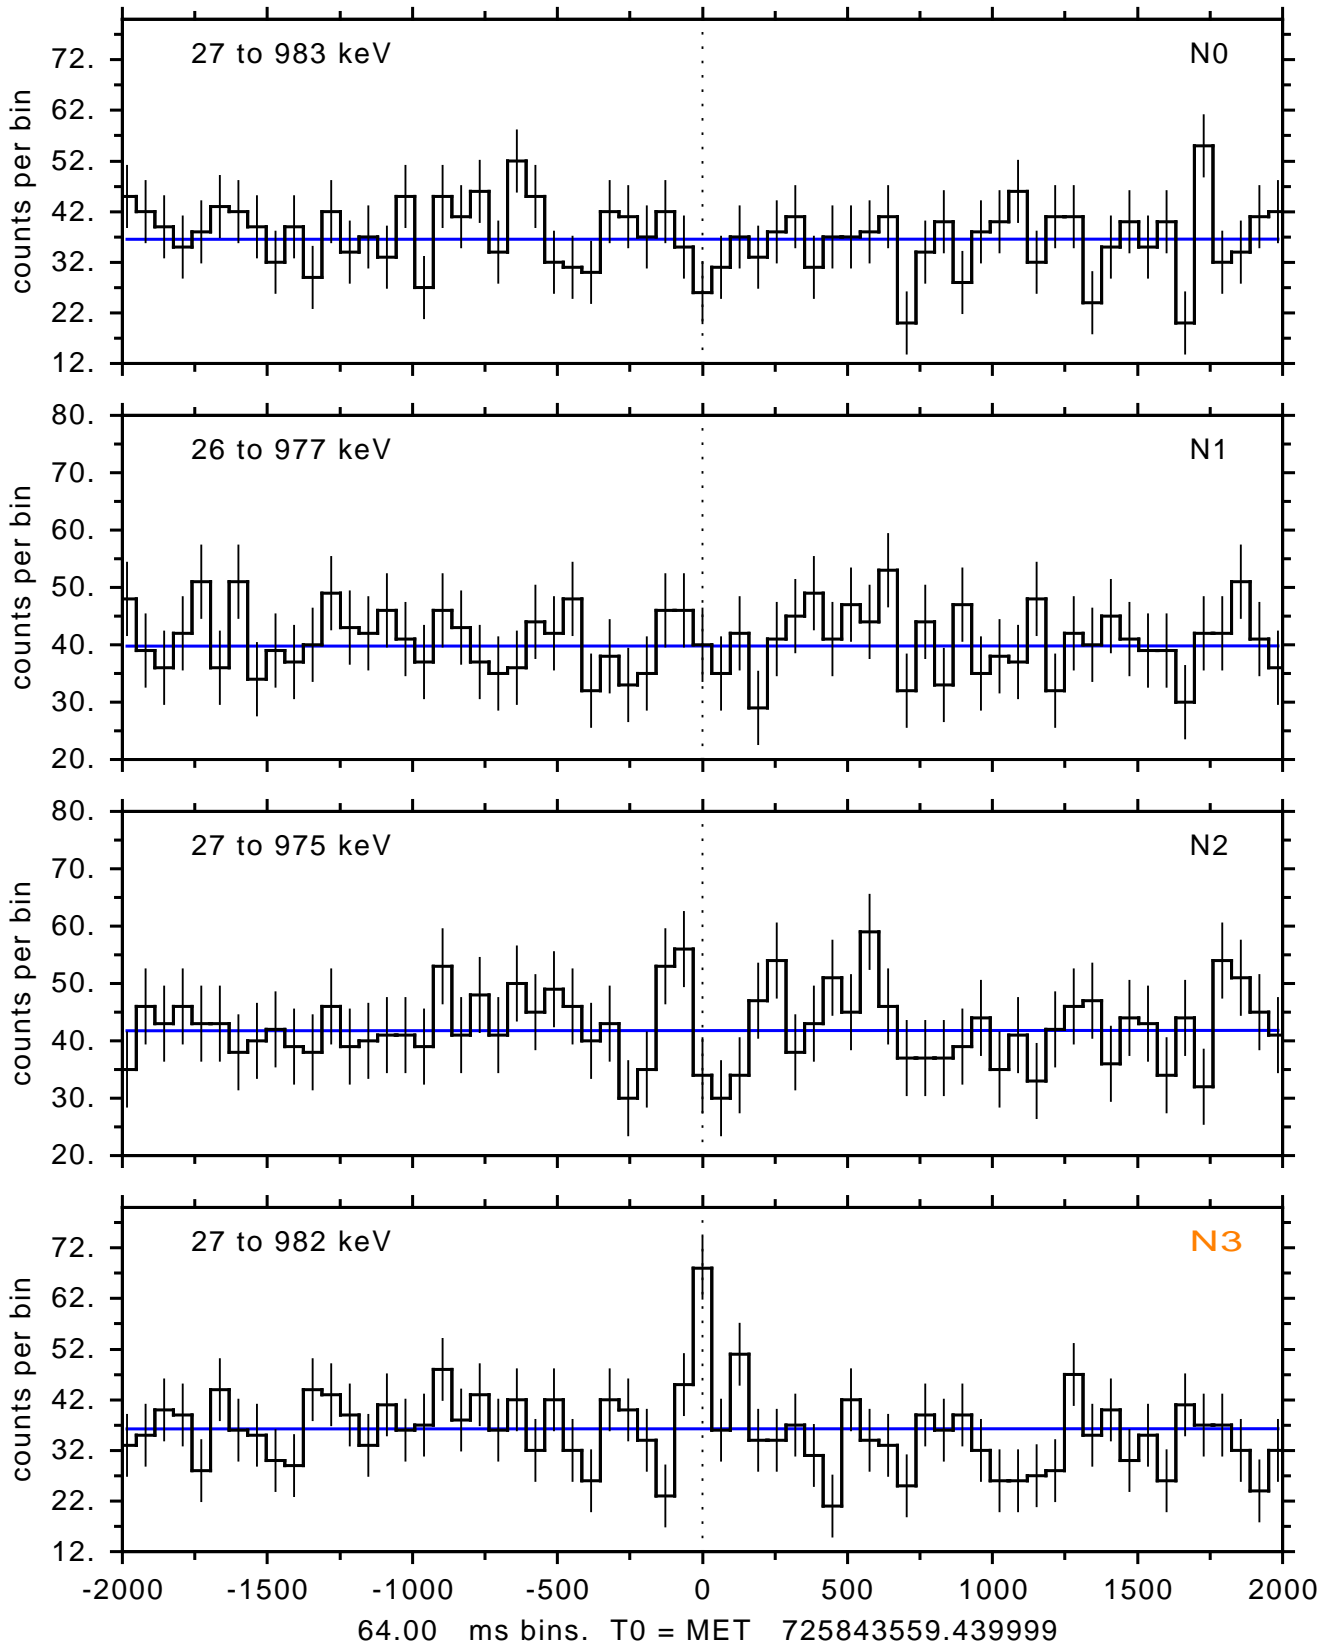

sGRB ver 120f of 2022 Dec 3 run on 2024-01-01 22:53:01  
T0 = 725843559.439999 = 2024-01-01 23:12:34.440000  
Algr: 5: P01 of F0001: glg\_tte\_b0\_240101\_23z\_v00

sGRB ver 120f of 2022 Dec 3 run on 2024-01-01 22:53:01  
T0 = 725843559.439999 = 2024-01-01 23:12:34.440000  
Algr: 5: P01 of F0001: glg\_tte\_b0\_240101\_23z\_v00