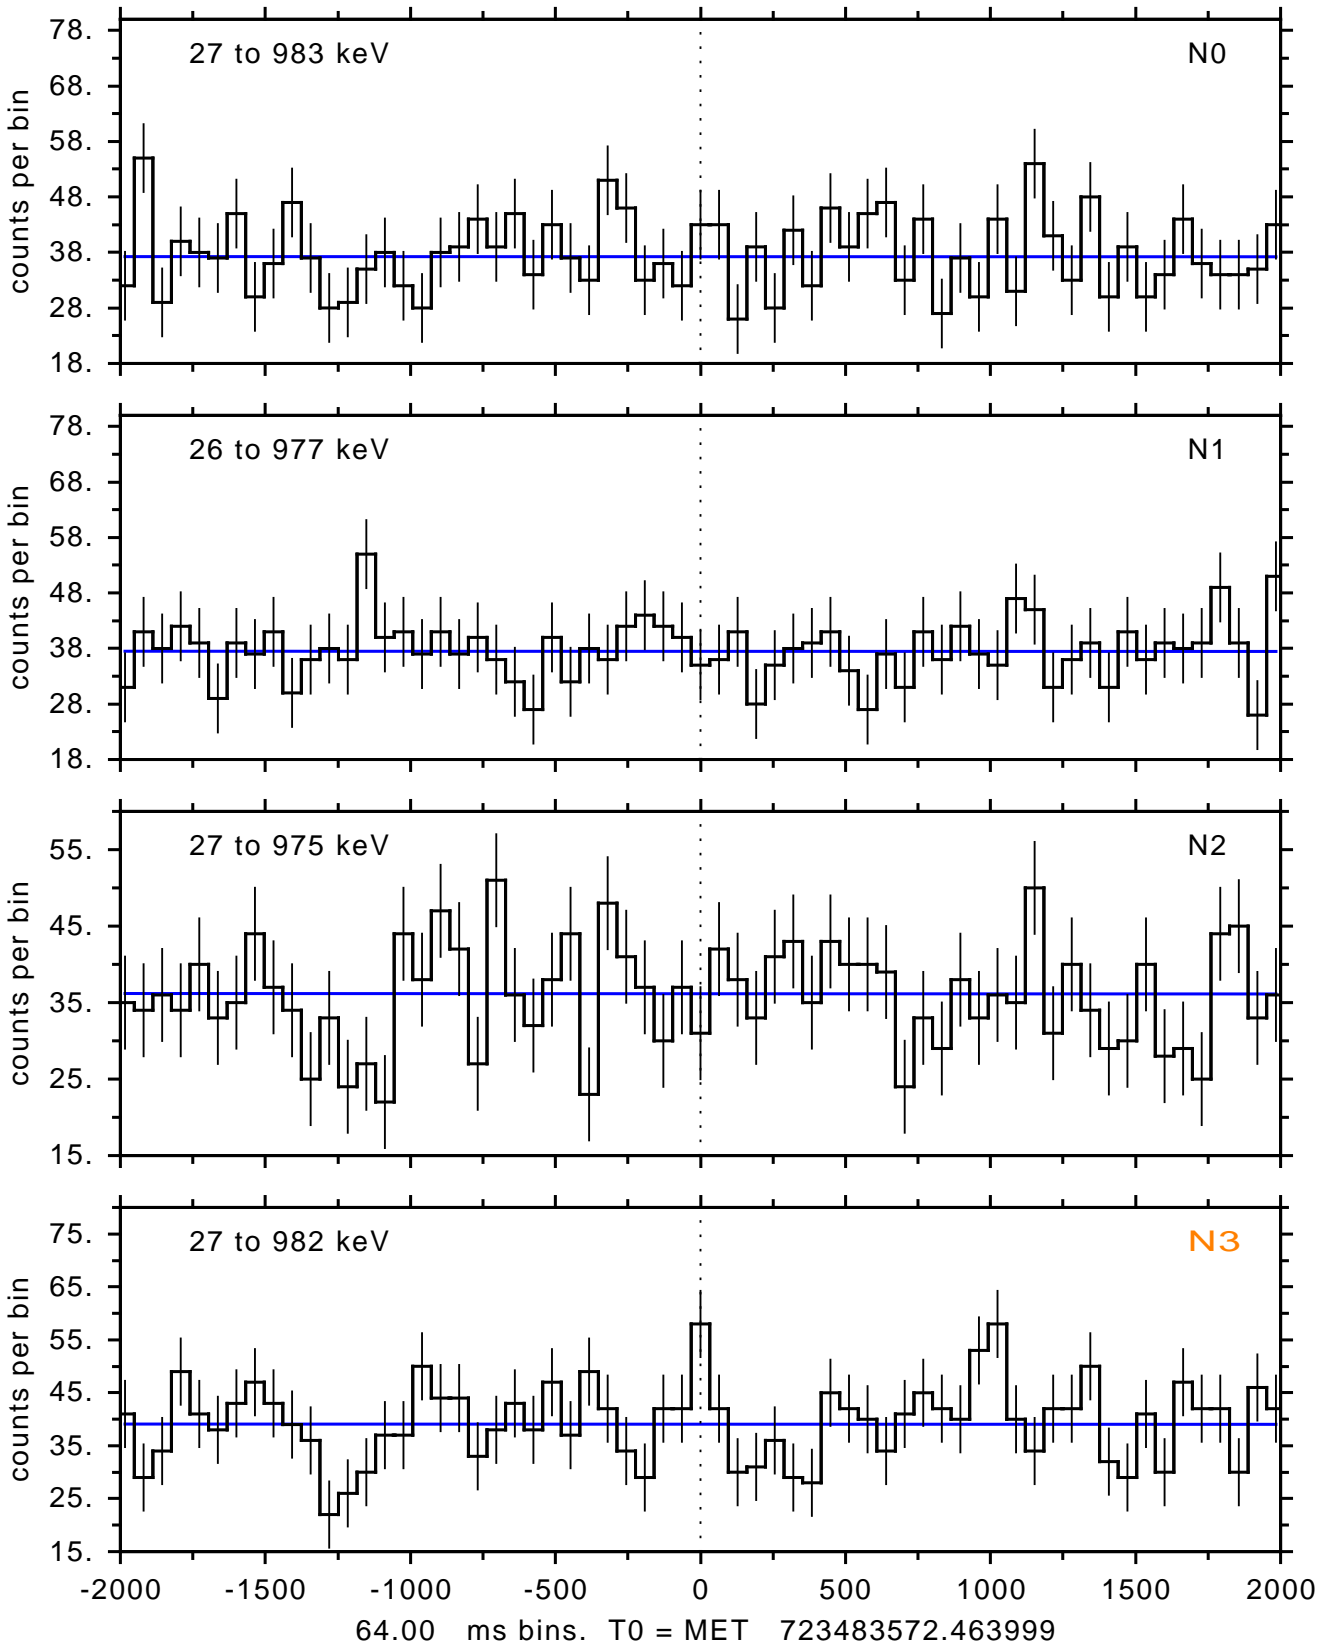

sGRB ver 120f of 2022 Dec 3 run on 2023-12-05 15:35:08
T0 = 723483572.463999 = 2023-12-05 15:39:27.464000
Algr: 5: P01 of F0001: glg_tte_b0_231205_15z_v00

sGRB ver 120f of 2022 Dec 3 run on 2023-12-05 15:35:08
T0 = 723483572.463999 = 2023-12-05 15:39:27.464000
Algr: 5: P01 of F0001: glg_tte_b0_231205_15z_v00