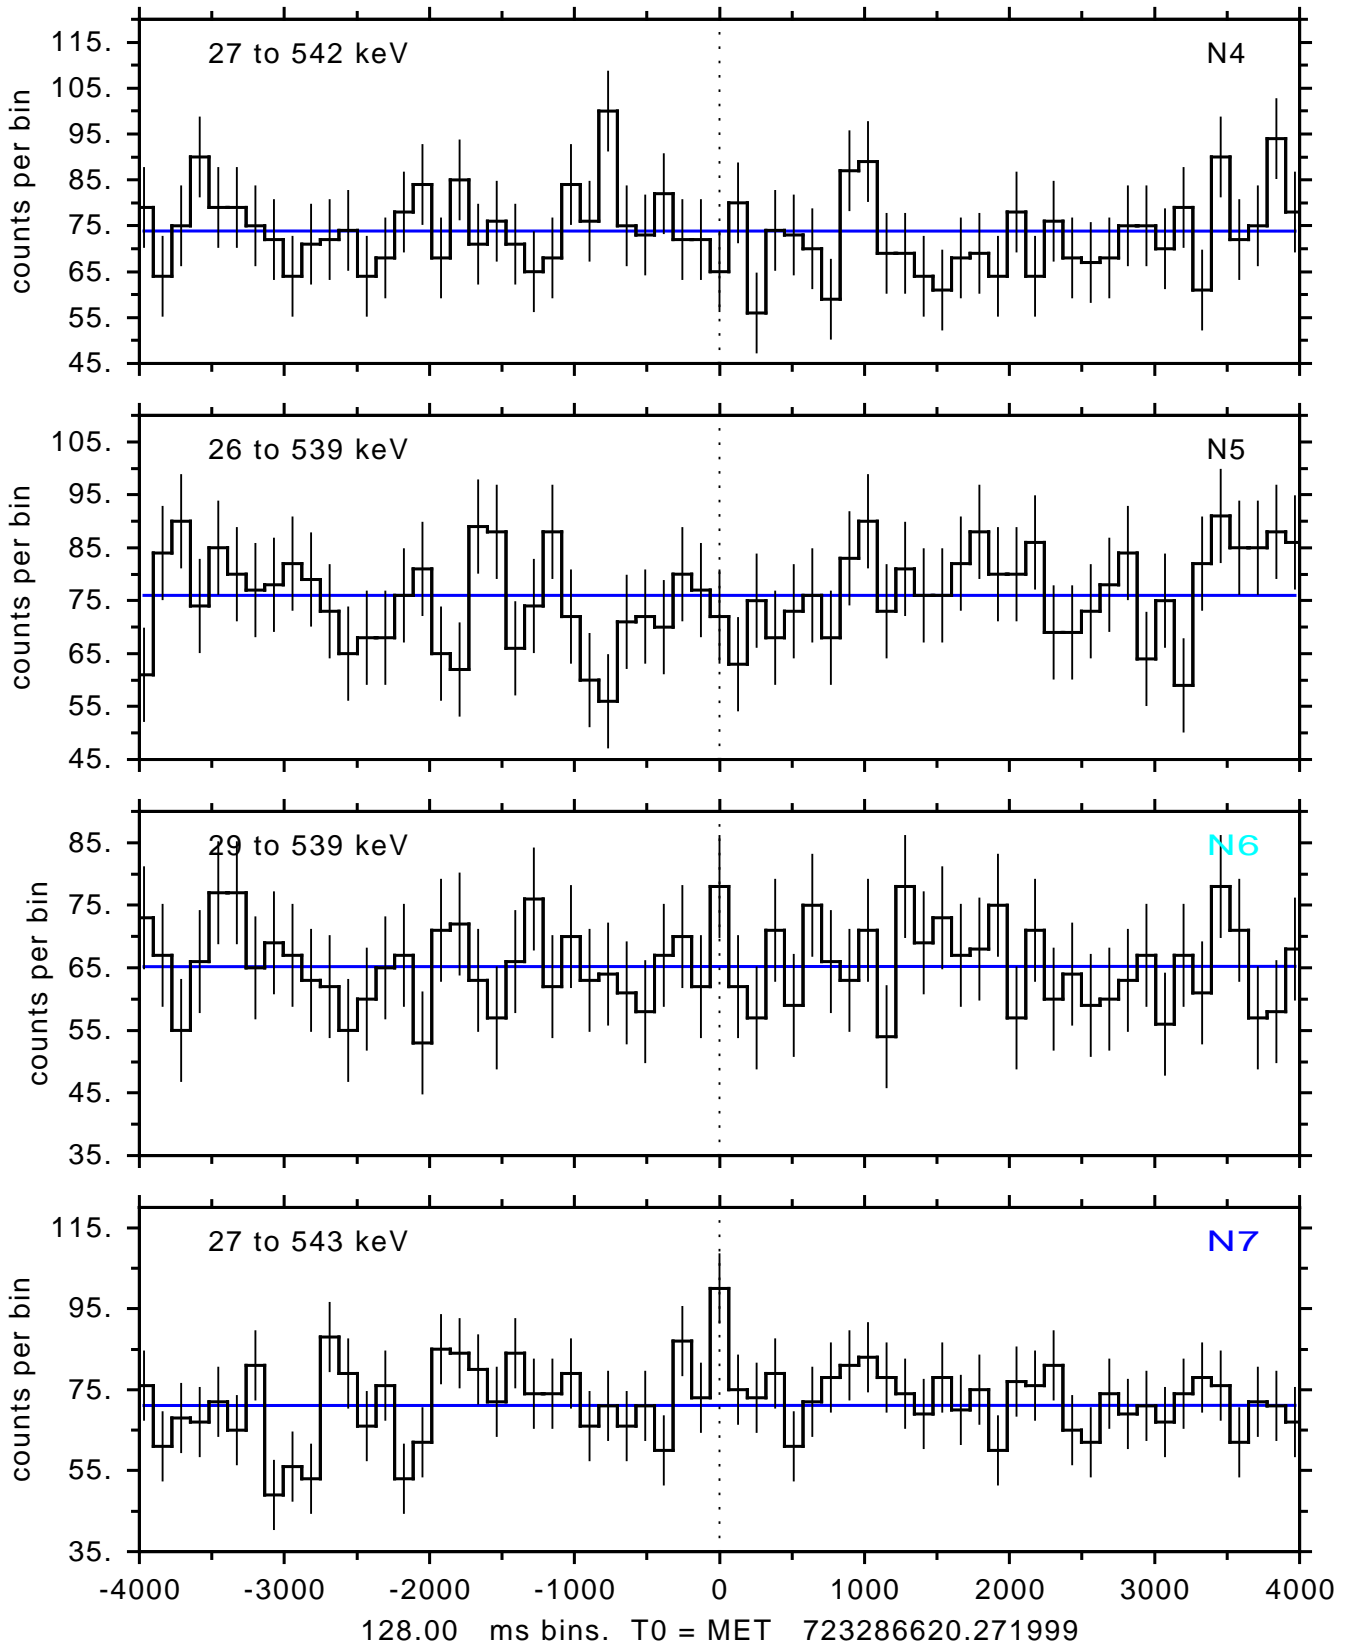

sGRB ver 120f of 2022 Dec 3 run on 2023-12-03 05:05:08
T0 = 72328620.271999 = 2023-12-03 08:56:55.272000
Algr: 1: P01 of F0001: glg_tte_b0_231203_08z_v00

sGRB ver 120f of 2022 Dec 3 run on 2023-12-03 05:05:08
T0 = 723286620.271999 = 2023-12-03 08:56:55.272000
Algr: 1: P01 of F0001: glg_tte_b0_231203_08z_v00