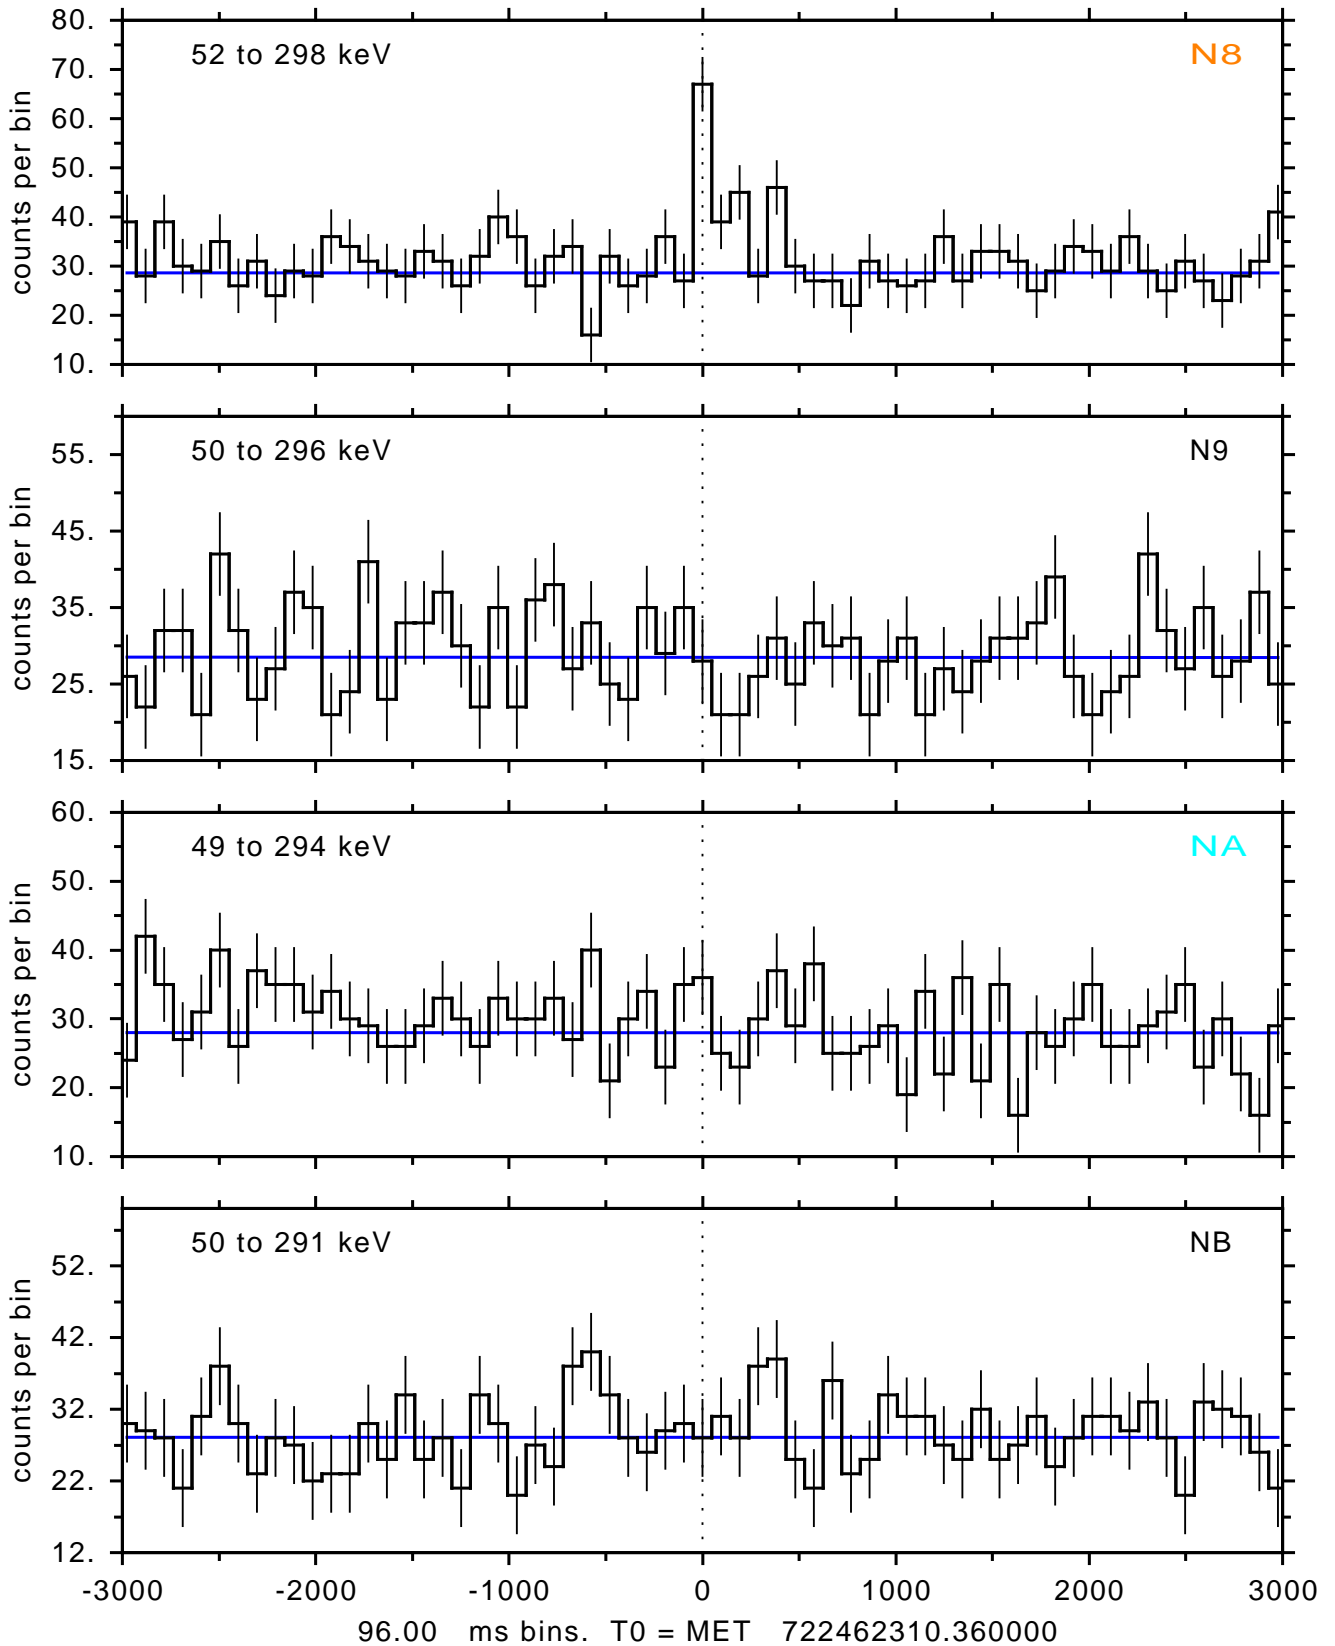

sGRB ver 120f of 2022 Dec 3 run on 2023-11-23 16:05:08  
T0 = 722462310.360000 = 2023-11-23 19:58:25.360000  
Algr: 4: P01 of F0001: glg\_tte\_b0\_231123\_19z\_v00

sGRB ver 120f of 2022 Dec 3 run on 2023-11-23 16:05:08  
T0 = 722462310.360000 = 2023-11-23 19:58:25.360000  
Algr: 4: P01 of F0001: glg\_tte\_b0\_231123\_19z\_v00