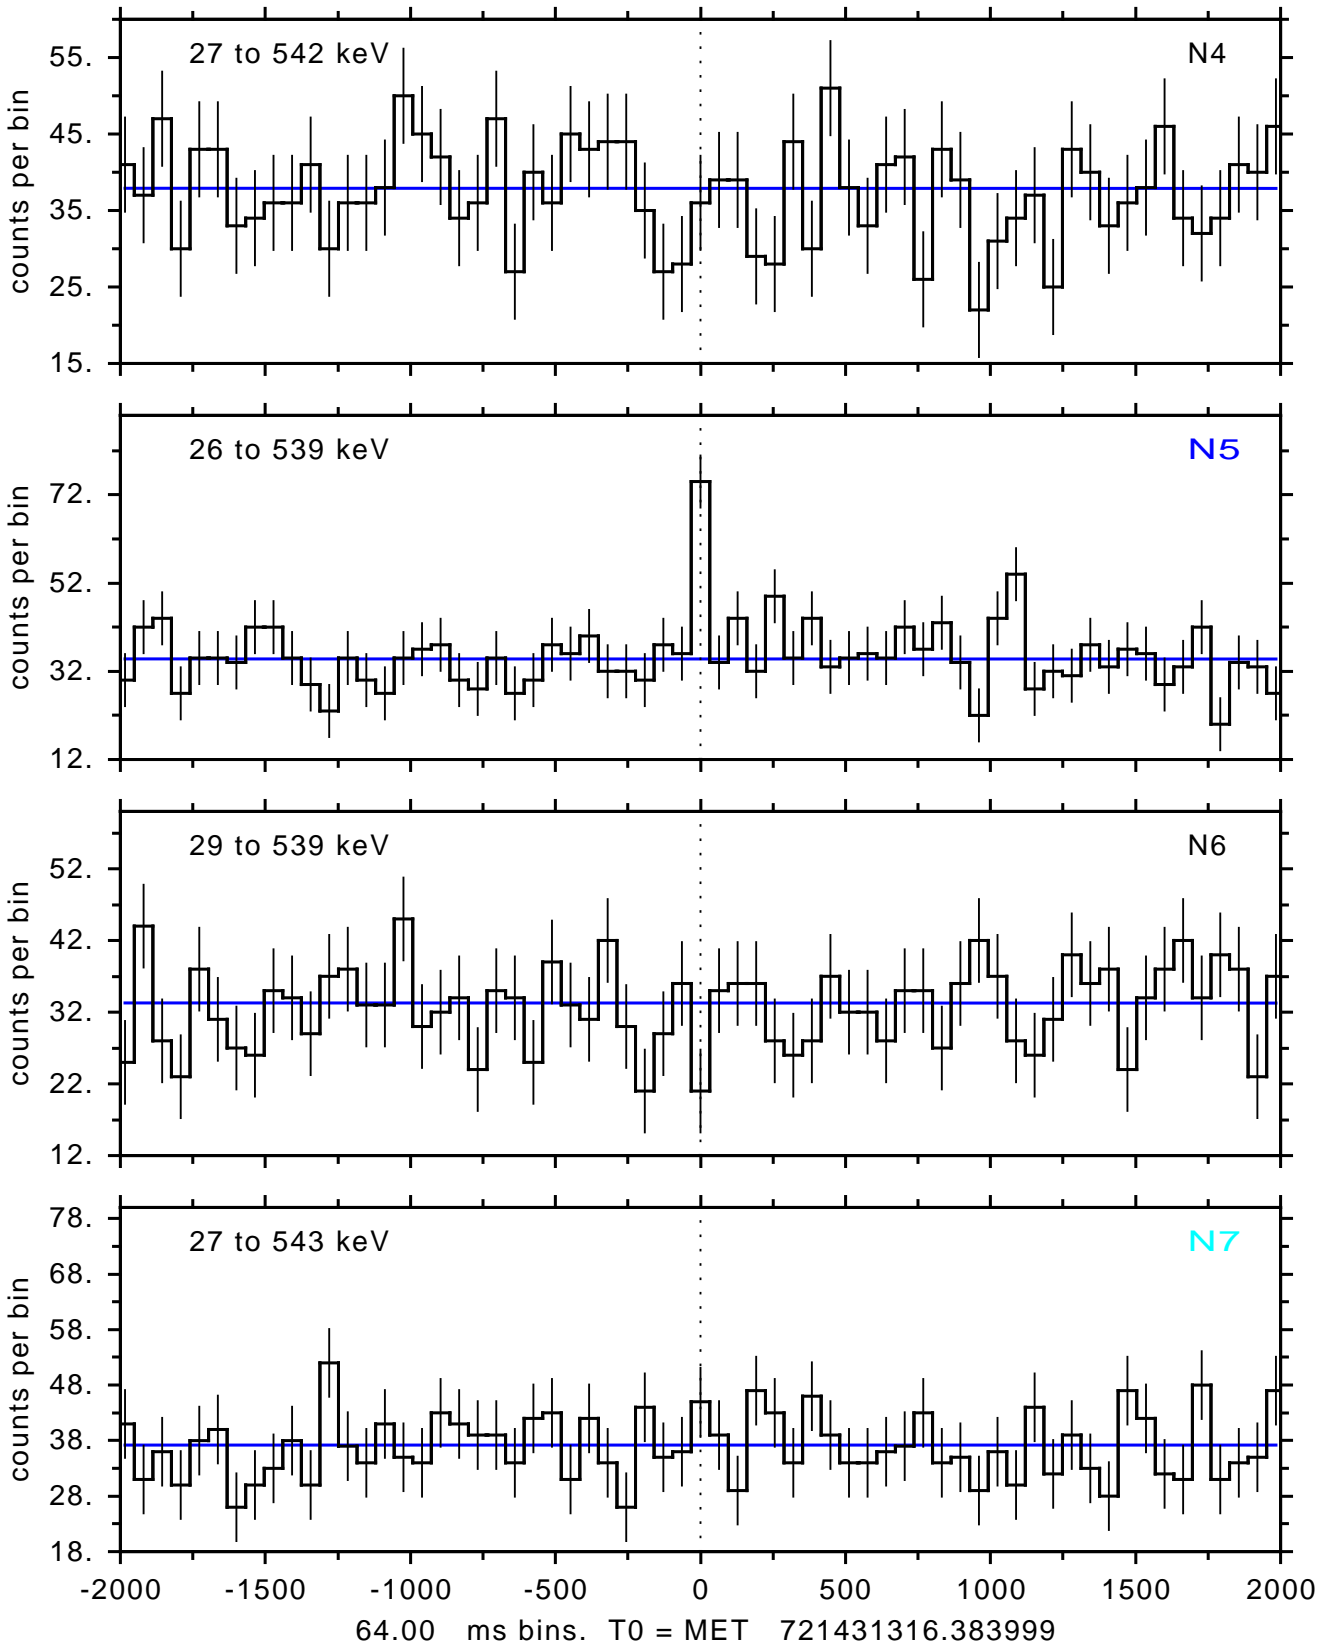

sGRB ver 120f of 2022 Dec 3 run on 2023-11-11 18:06:07

T0 = 721431316.383999 = 2023-11-11 21:35:11.384000

Algr: 1: P01 of F0001: glg_tte_b0_231111_21z_v00

sGRB ver 120f of 2022 Dec 3 run on 2023-11-11 18:06:07
T0 = 721431316.383999 = 2023-11-11 21:35:11.384000
Algr: 1: P01 of F0001: glg_tte_b0_231111_21z_v00