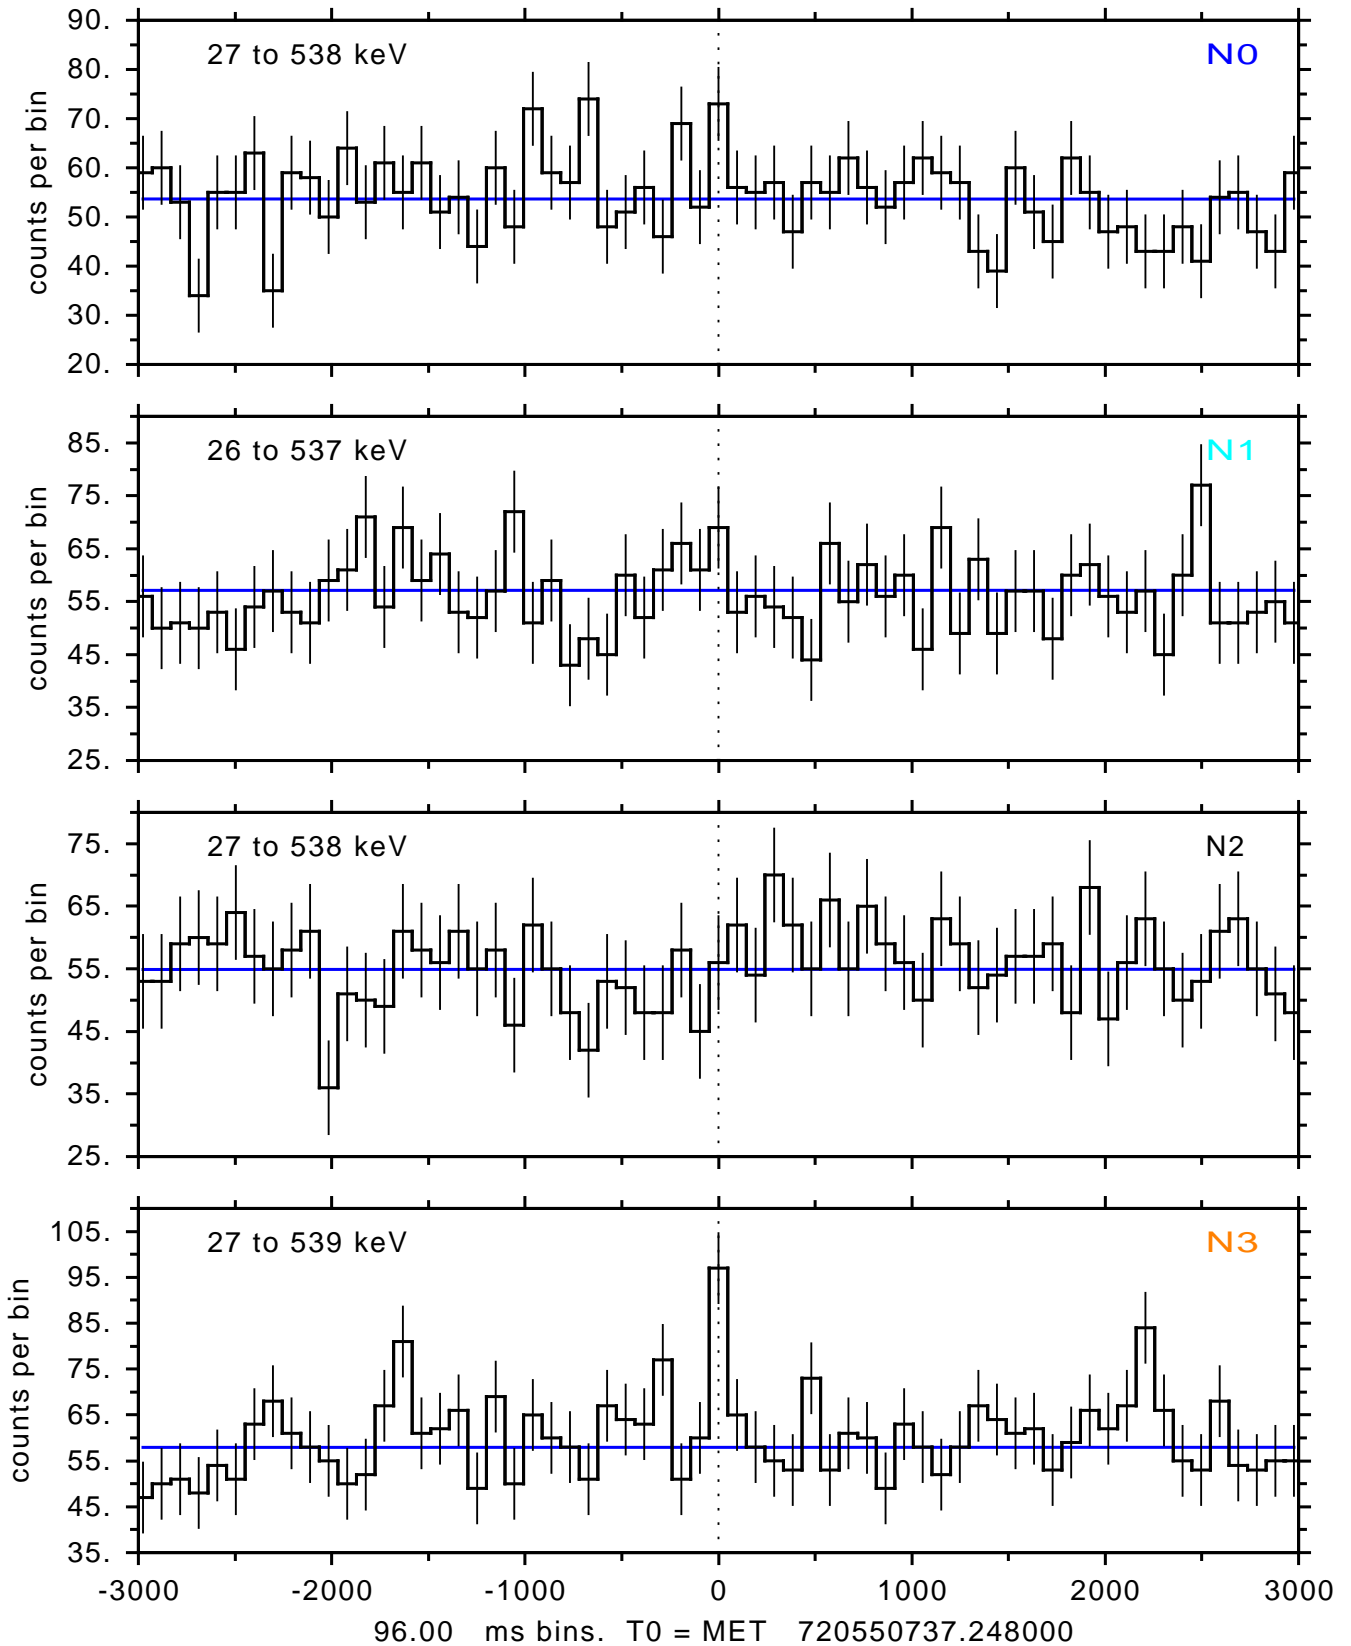

sGRB ver 120f of 2022 Dec 3 run on 2023-11-01 18:50:46
T0 = 720550737.248000 = 2023-11-01 16:58:52.248000
Algr: 1: P01 of F0001: glg_tte_b0_231101_16z_v00

sGRB ver 120f of 2022 Dec 3 run on 2023-11-01 18:50:46
T0 = 720550737.248000 = 2023-11-01 16:58:52.248000
Algr: 1: P01 of F0001: glg_tte_b0_231101_16z_v00