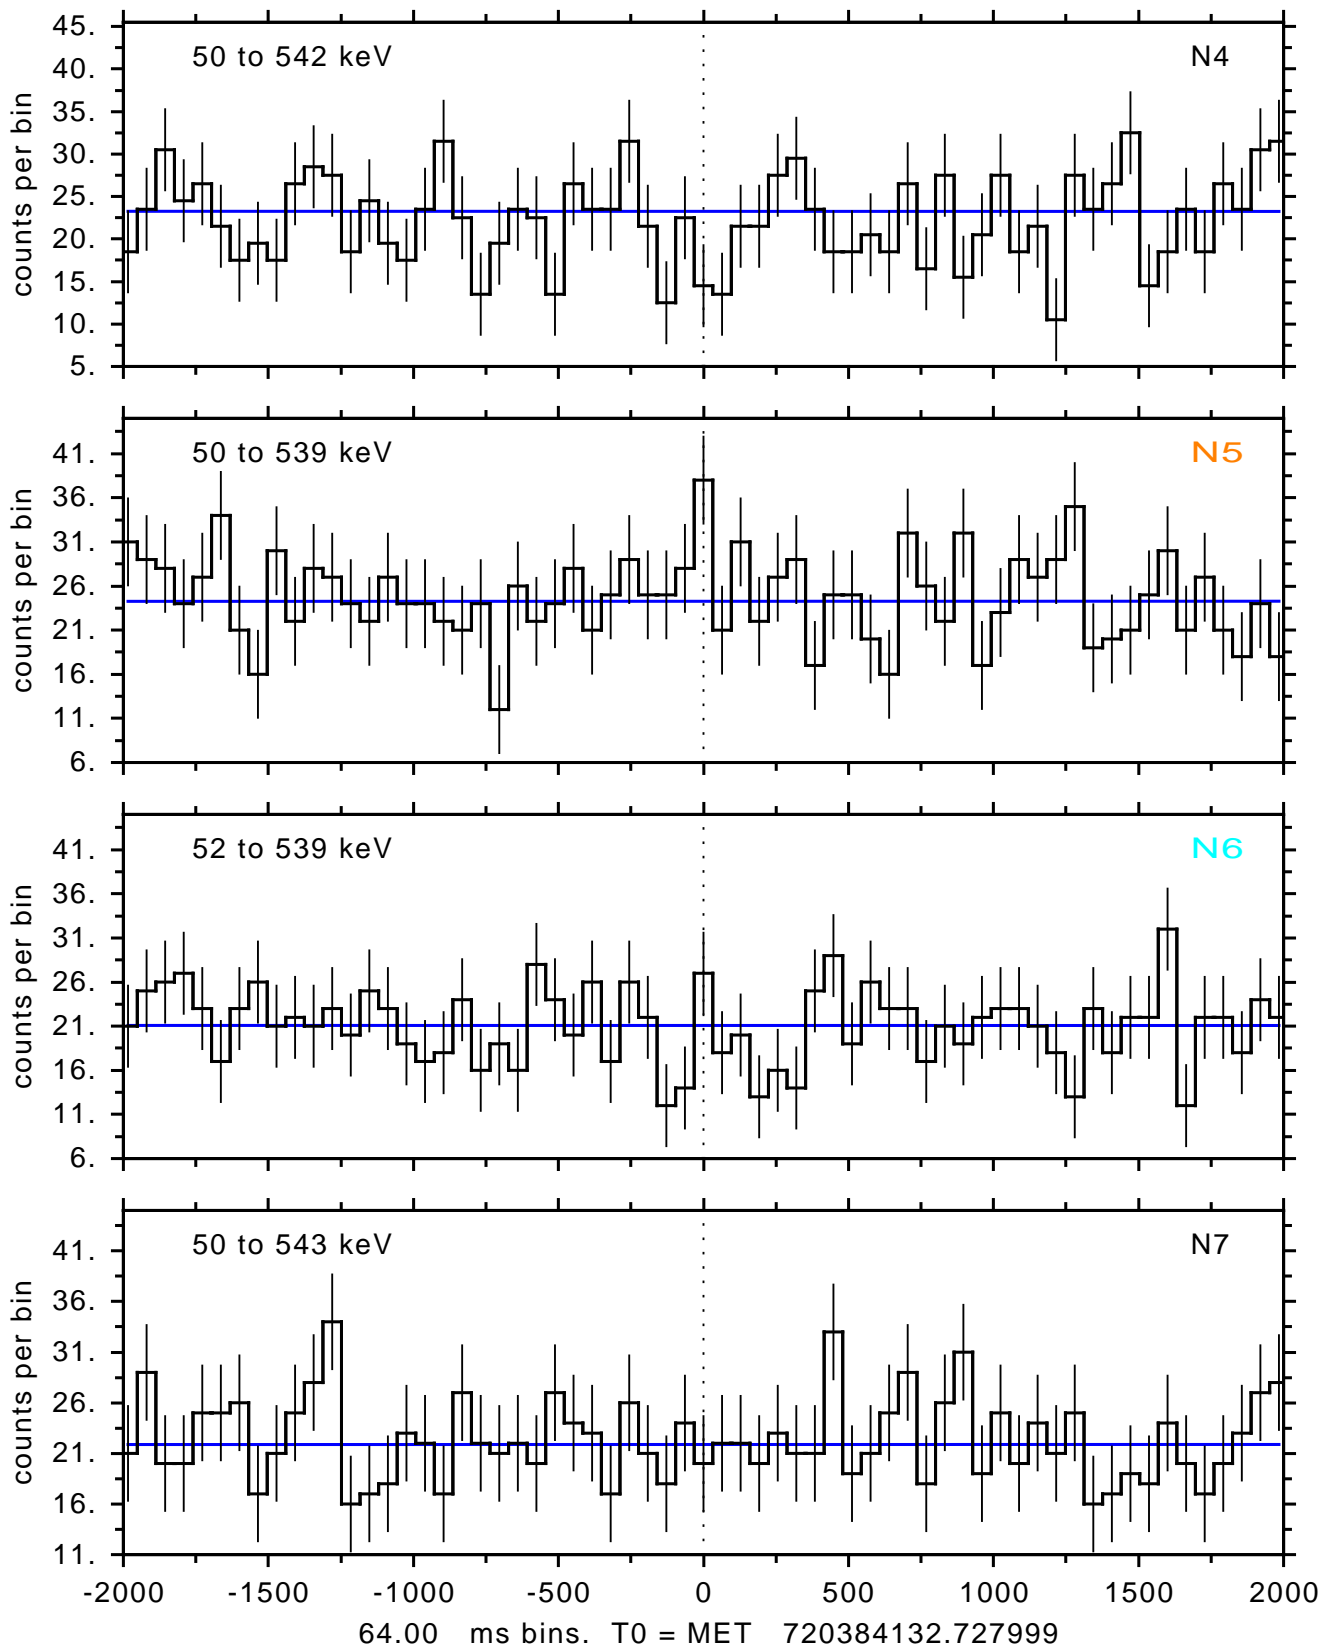

sGRB ver 120f of 2022 Dec 3 run on 2023-10-30 16:50:53  
T0 = 720384132.727999 = 2023-10-30 18:42:07.728000  
Algr: 2: P01 of F0001: glg\_tte\_b0\_231030\_18z\_v00

sGRB ver 120f of 2022 Dec 3 run on 2023-10-30 16:50:53

T0 = 720384132.727999 = 2023-10-30 18:42:07.728000

Algr: 2: P01 of F0001: glg\_tte\_b0\_231030\_18z\_v00

sGRB ver 120f of 2022 Dec 3 run on 2023-10-30 16:50:53  
T0 = 720384132.727999 = 2023-10-30 18:42:07.728000  
Algr: 2: P01 of F0001: glg\_tte\_b0\_231030\_18z\_v00

sGRB ver 120f of 2022 Dec 3 run on 2023-10-30 16:50:53  
T0 = 720384132.727999 = 2023-10-30 18:42:07.728000  
Algr: 2: P01 of F0001: glg\_tte\_b0\_231030\_18z\_v00