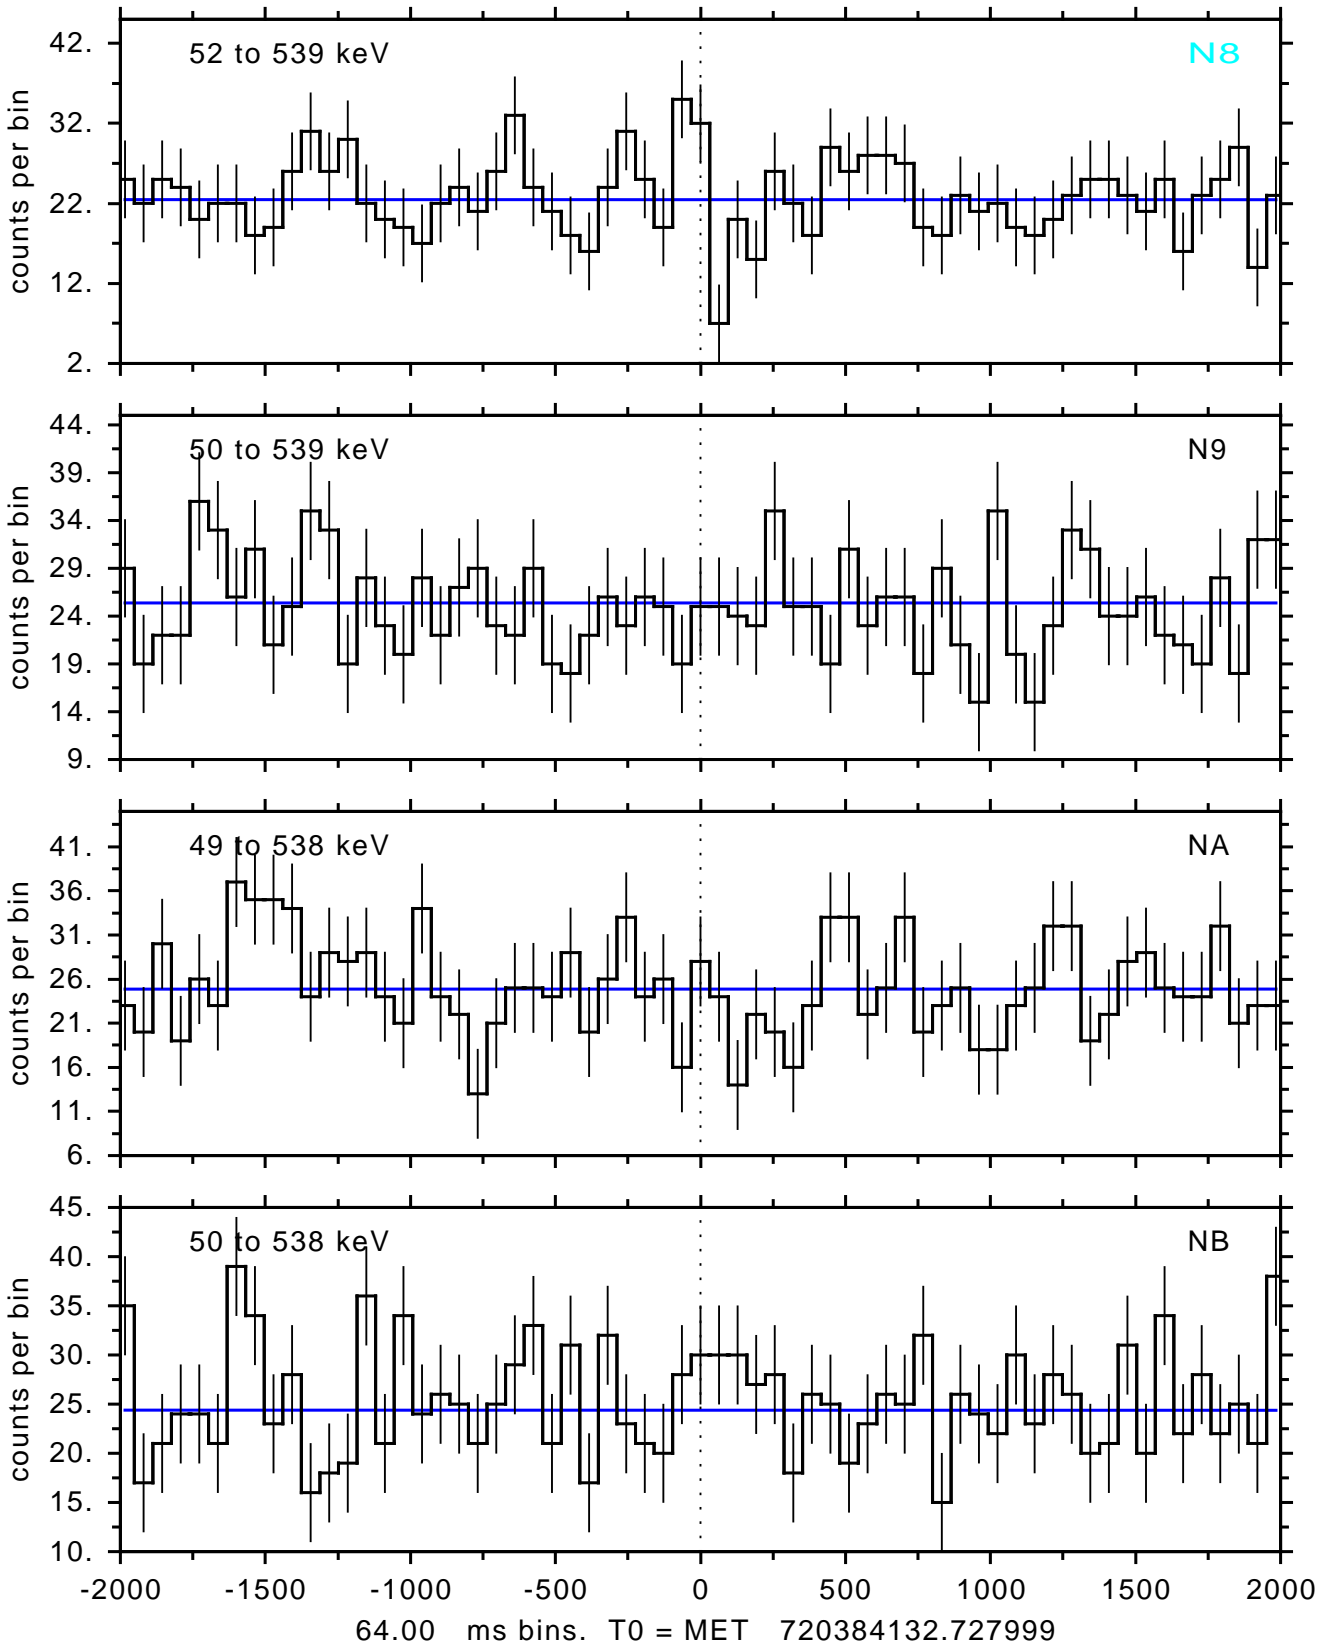

sGRB ver 120f of 2022 Dec 3 run on 2023-10-30 16:50:53  
T0 = 720384132.727999 = 2023-10-30 18:42:07.728000  
Algr: 2: P01 of F0001: glg\_tte\_b0\_231030\_18z\_v00

sGRB ver 120f of 2022 Dec 3 run on 2023-10-30 16:50:53

T0 = 720384132.727999 = 2023-10-30 18:42:07.728000

Algr: 2: P01 of F0001: glg\_tte\_b0\_231030\_18z\_v00

sGRB ver 120f of 2022 Dec 3 run on 2023-10-30 16:50:53  
T0 = 720384132.727999 = 2023-10-30 18:42:07.728000  
Algr: 2: P01 of F0001: glg\_tte\_b0\_231030\_18z\_v00

sGRB ver 120f of 2022 Dec 3 run on 2023-10-30 16:50:53  
T0 = 720384132.727999 = 2023-10-30 18:42:07.728000  
Algr: 2: P01 of F0001: glg\_tte\_b0\_231030\_18z\_v00