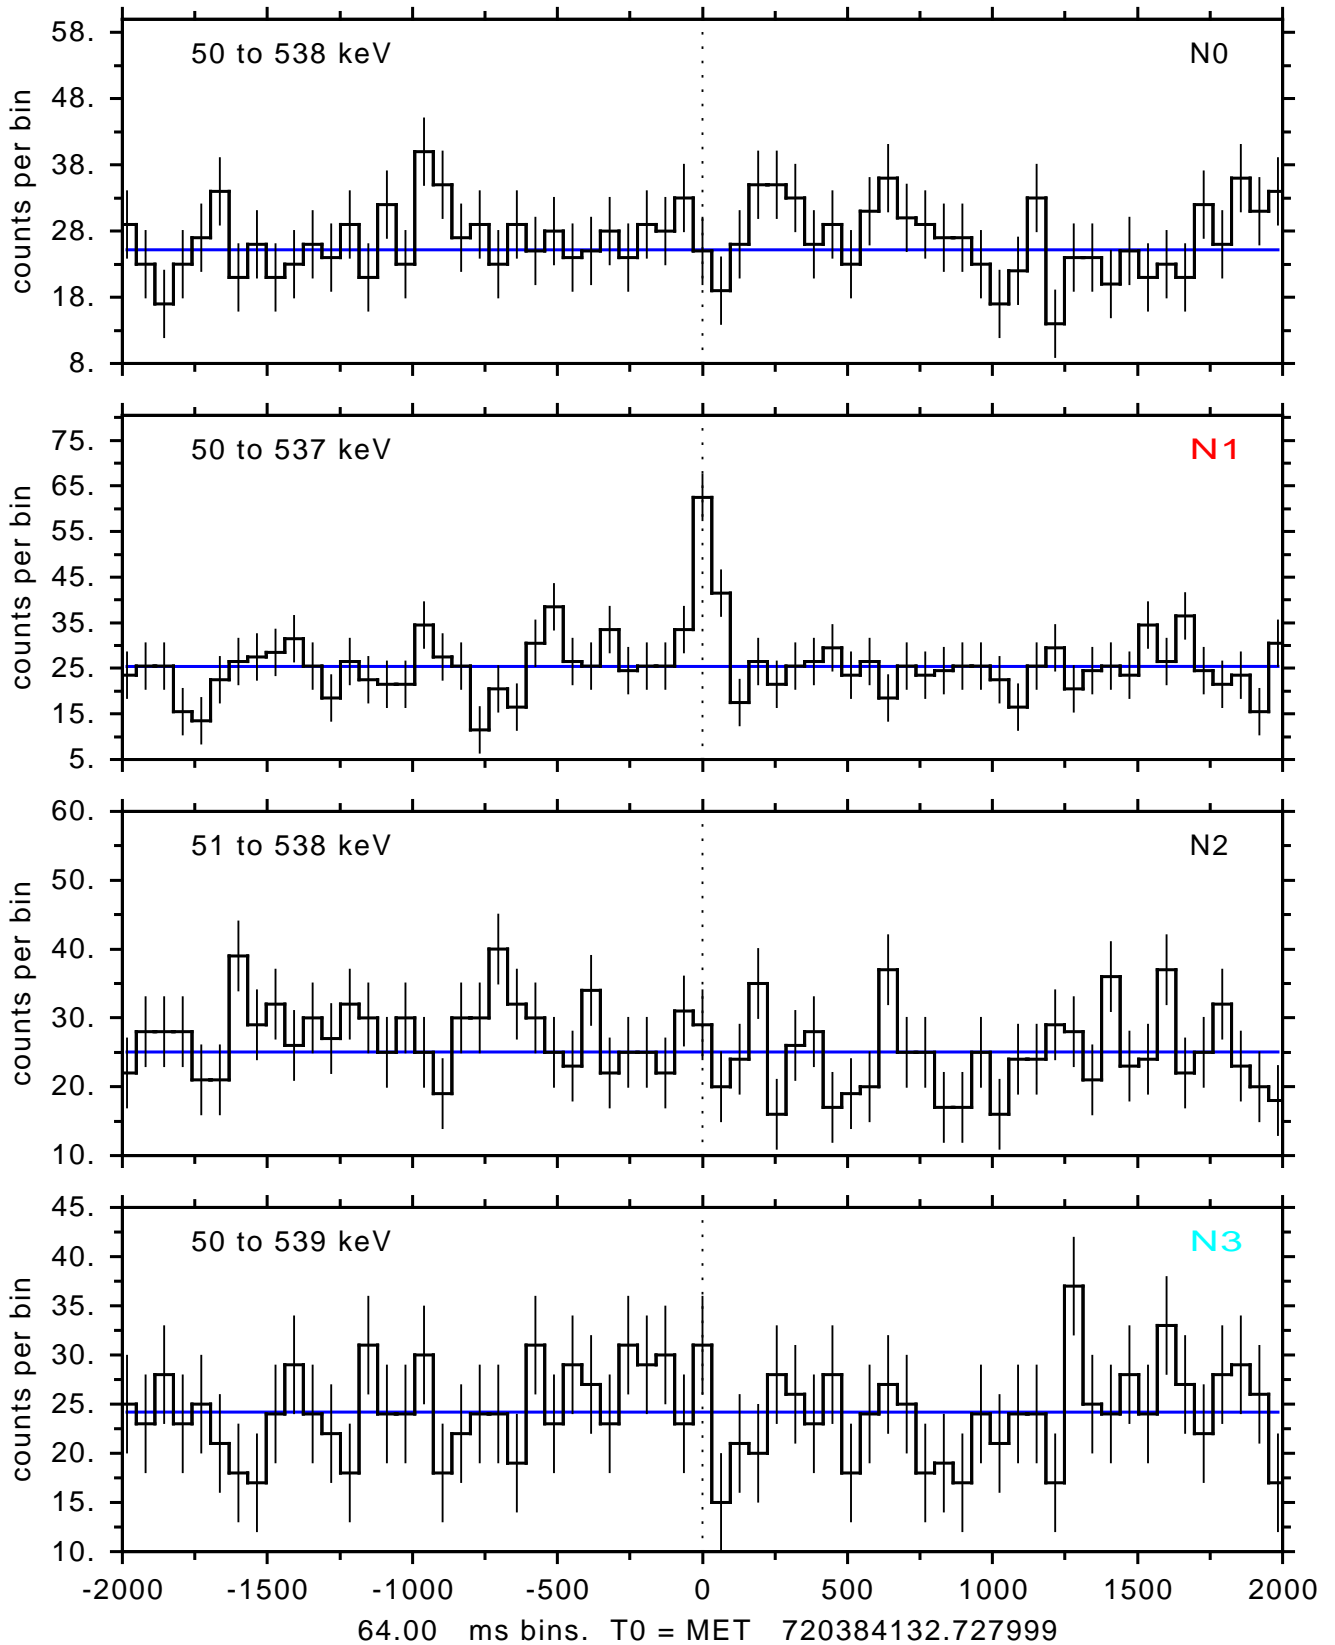

sGRB ver 120f of 2022 Dec 3 run on 2023-10-30 16:50:53  
T0 = 720384132.727999 = 2023-10-30 18:42:07.728000  
Algr: 2: P01 of F0001: glg\_tte\_b0\_231030\_18z\_v00

sGRB ver 120f of 2022 Dec 3 run on 2023-10-30 16:50:53

T0 = 720384132.727999 = 2023-10-30 18:42:07.728000

Algr: 2: P01 of F0001: glg\_tte\_b0\_231030\_18z\_v00

sGRB ver 120f of 2022 Dec 3 run on 2023-10-30 16:50:53  
T0 = 720384132.727999 = 2023-10-30 18:42:07.728000  
Algr: 2: P01 of F0001: glg\_tte\_b0\_231030\_18z\_v00

sGRB ver 120f of 2022 Dec 3 run on 2023-10-30 16:50:53  
T0 = 720384132.727999 = 2023-10-30 18:42:07.728000  
Algr: 2: P01 of F0001: glg\_tte\_b0\_231030\_18z\_v00