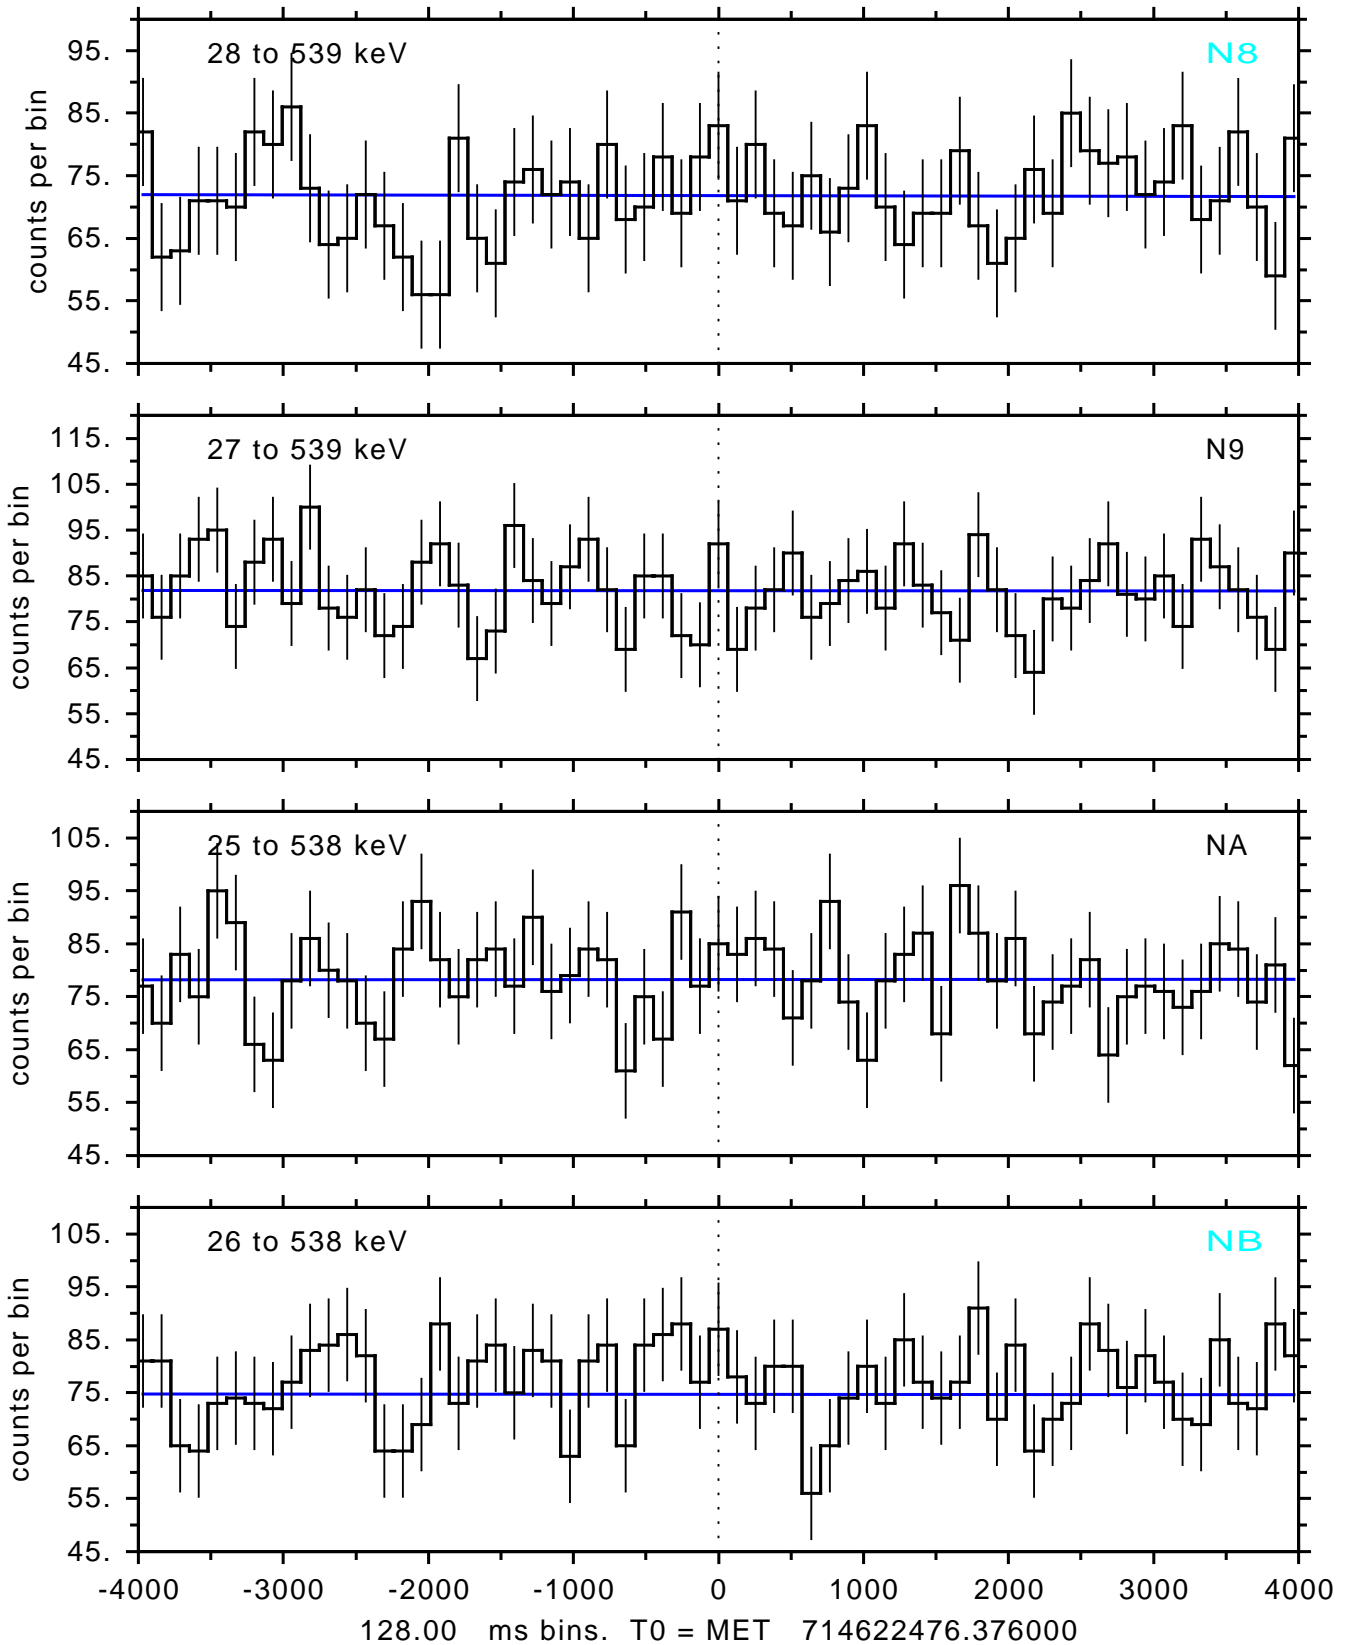

sGRB ver 120f of 2022 Dec 3 run on 2023-08-25 01:35:10
T0 = 714622476.376000 = 2023-08-25 02:14:31.376000
Algr: 1: P05 of F0001: glg_tte_b0_230825_02z_v00

sGRB ver 120f of 2022 Dec 3 run on 2023-08-25 01:35:10
T0 = 714622476.376000 = 2023-08-25 02:14:31.376000
Algr: 1: P05 of F0001: glg_tte_b0_230825_02z_v00