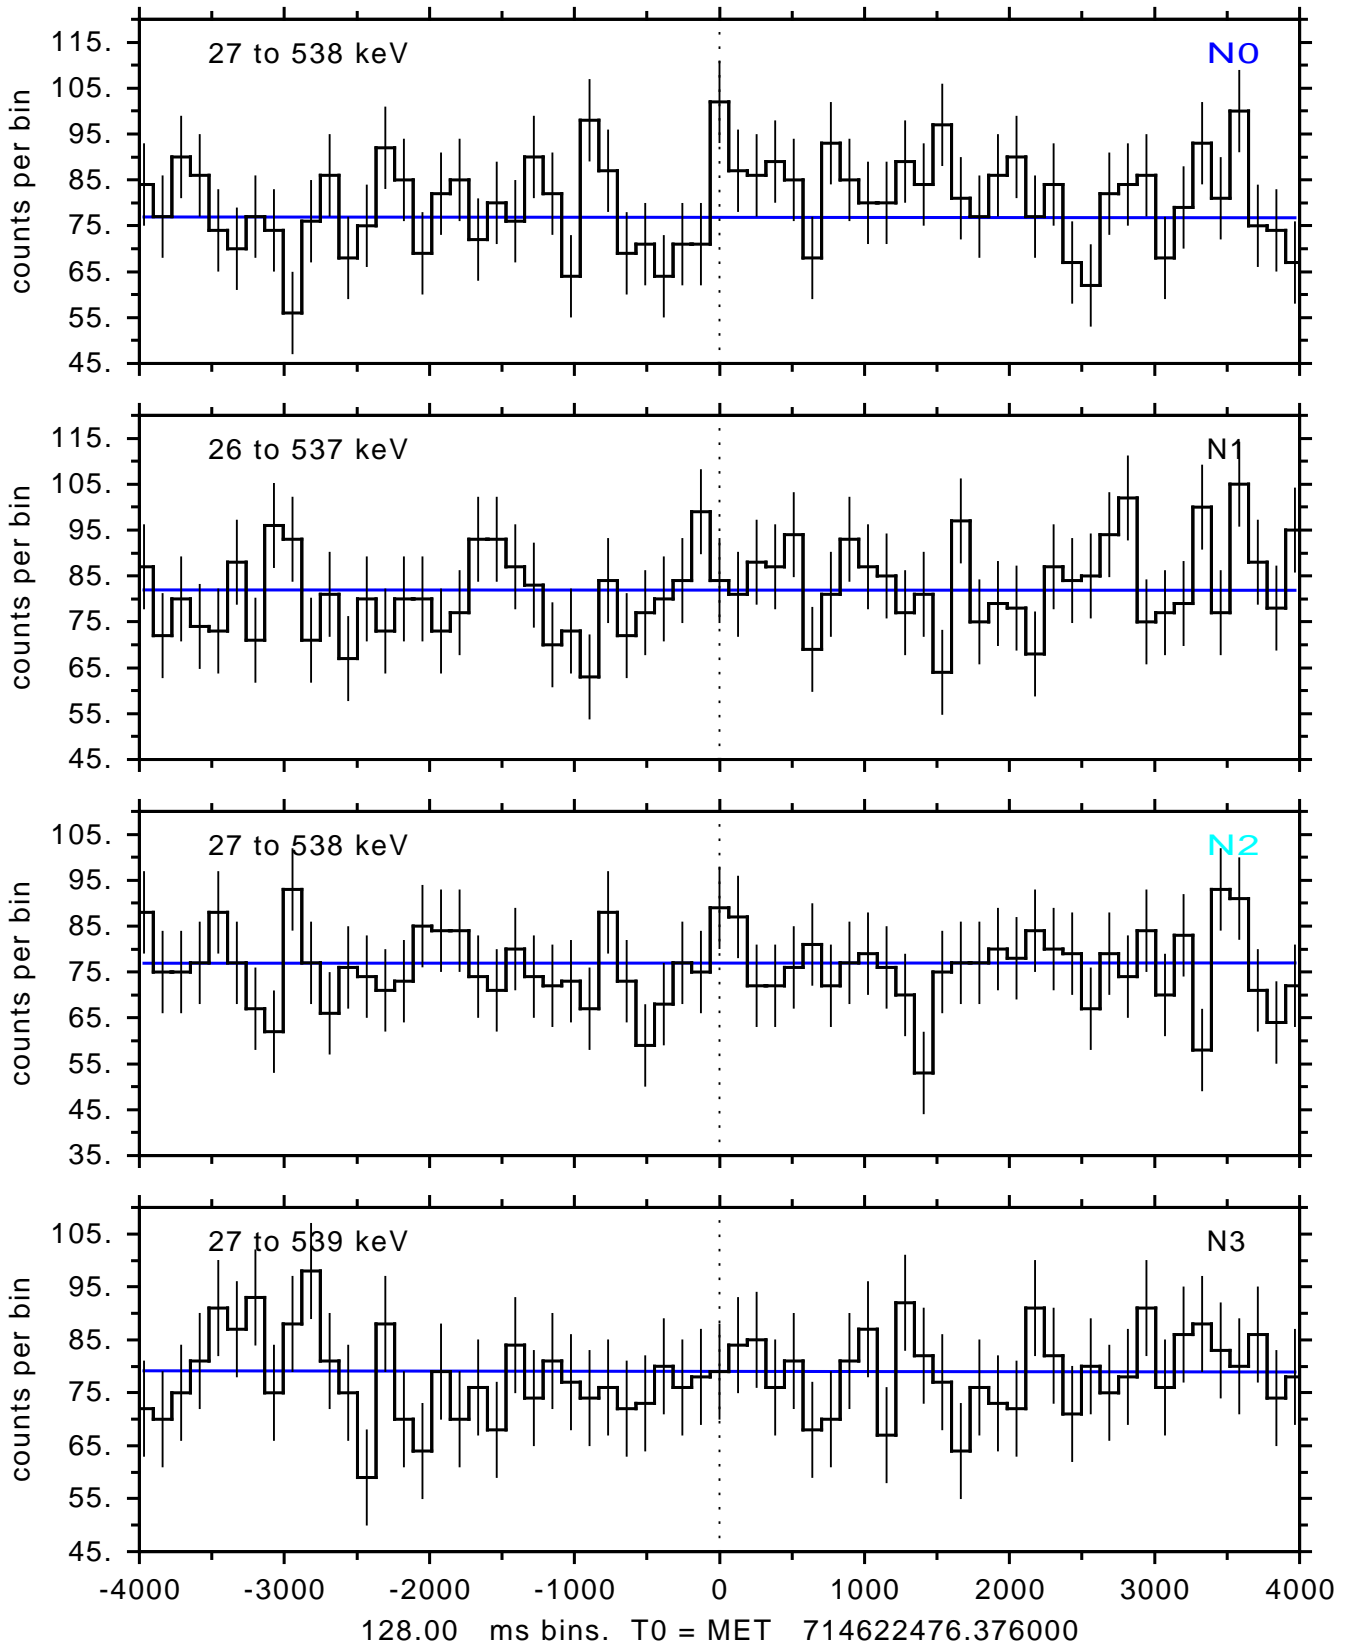

sGRB ver 120f of 2022 Dec 3 run on 2023-08-25 01:35:10
T0 = 714622476.376000 = 2023-08-25 02:14:31.376000
Algr: 1: P05 of F0001: glg_tte_b0_230825_02z_v00

sGRB ver 120f of 2022 Dec 3 run on 2023-08-25 01:35:10
T0 = 714622476.376000 = 2023-08-25 02:14:31.376000
Algr: 1: P05 of F0001: glg_tte_b0_230825_02z_v00