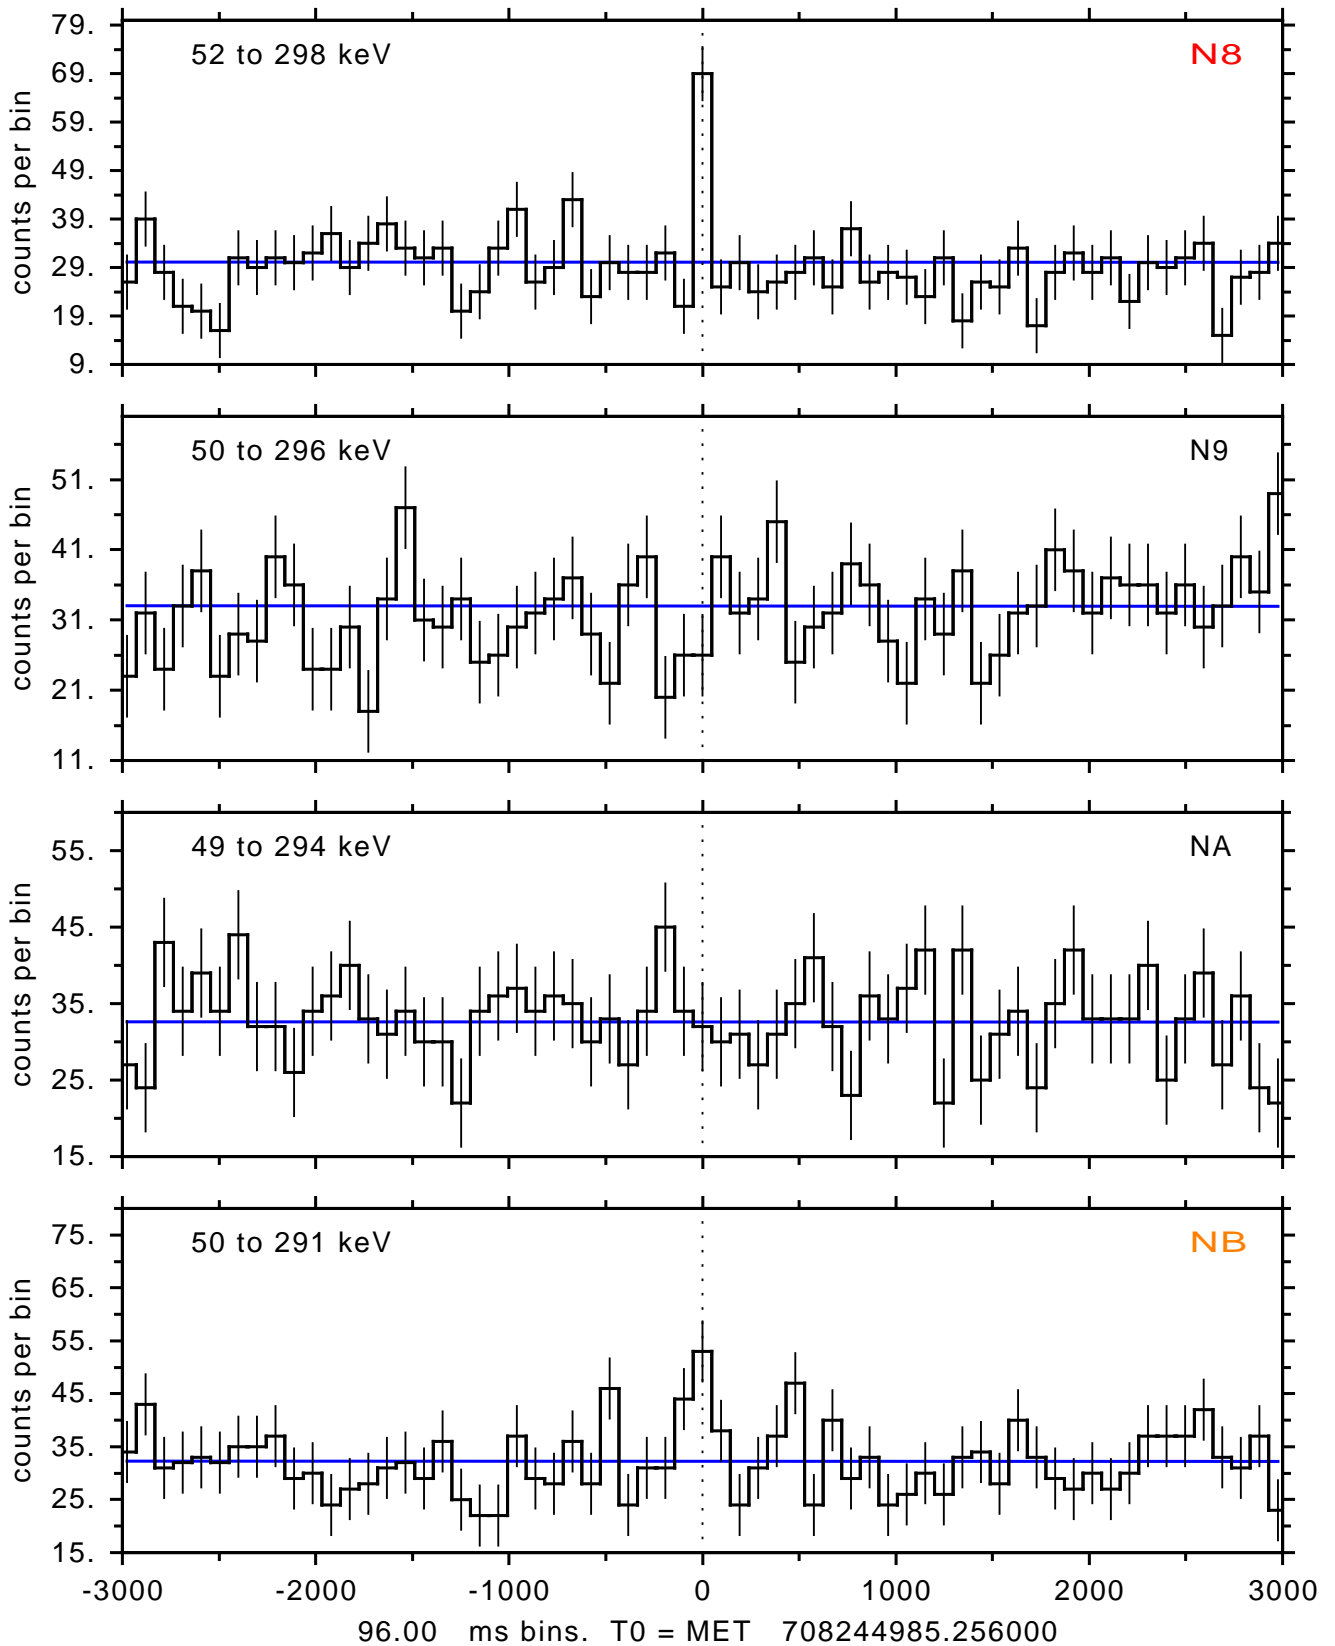

sGRB ver 120f of 2022 Dec 3 run on 2023-06-12 05:06:07
T0 = 708244985.256000 = 2023-06-12 06:43:00.256000
Algr: 4: P03 of F0001: glg_tte_b0_230612_06z_v00

sGRB ver 120f of 2022 Dec 3 run on 2023-06-12 05:06:07
T0 = 708244985.256000 = 2023-06-12 06:43:00.256000
Algr: 4: P03 of F0001: glg_tte_b0_230612_06z_v00